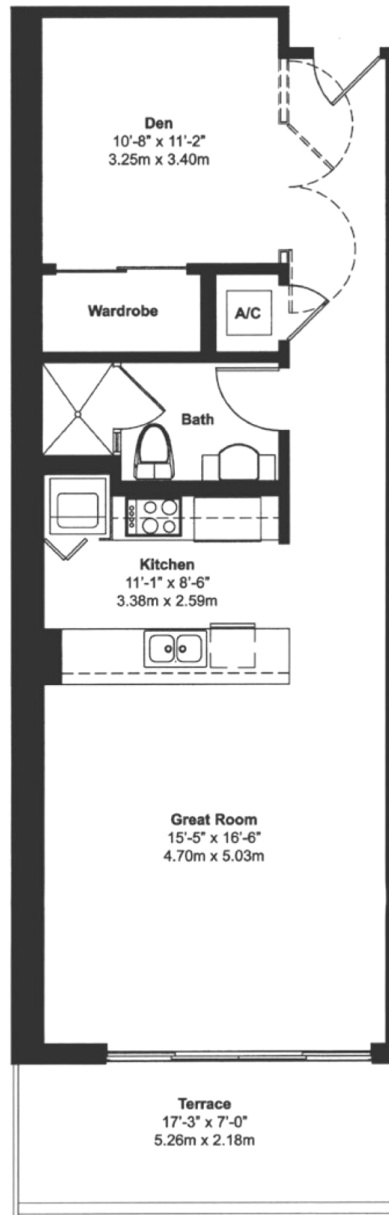

## Unit 05

1 BEDROOMS 1 BATHS

INTERIOR AREA: 811 SQ. FT. 75 M<sup>2</sup>

EXTERIOR AREA: 121 SQ. FT. 11 M<sup>2</sup>

[www.MiamiResidence.com](http://www.MiamiResidence.com)

305-751-1000

**Miami Residence Realty**