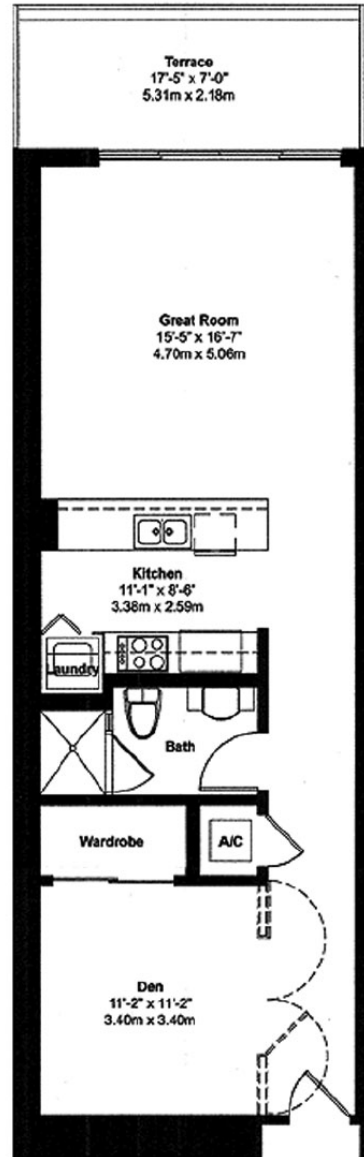

Beach Club II

Hallandale Beach

Unit 12

1 BEDROOMS 1 BATHS

INTERIOR AREA: 844 SQ. FT. 78 M²

EXTERIOR AREA: 122 SQ. FT. 11 M²

www.MiamiResidence.com

305-751-1000