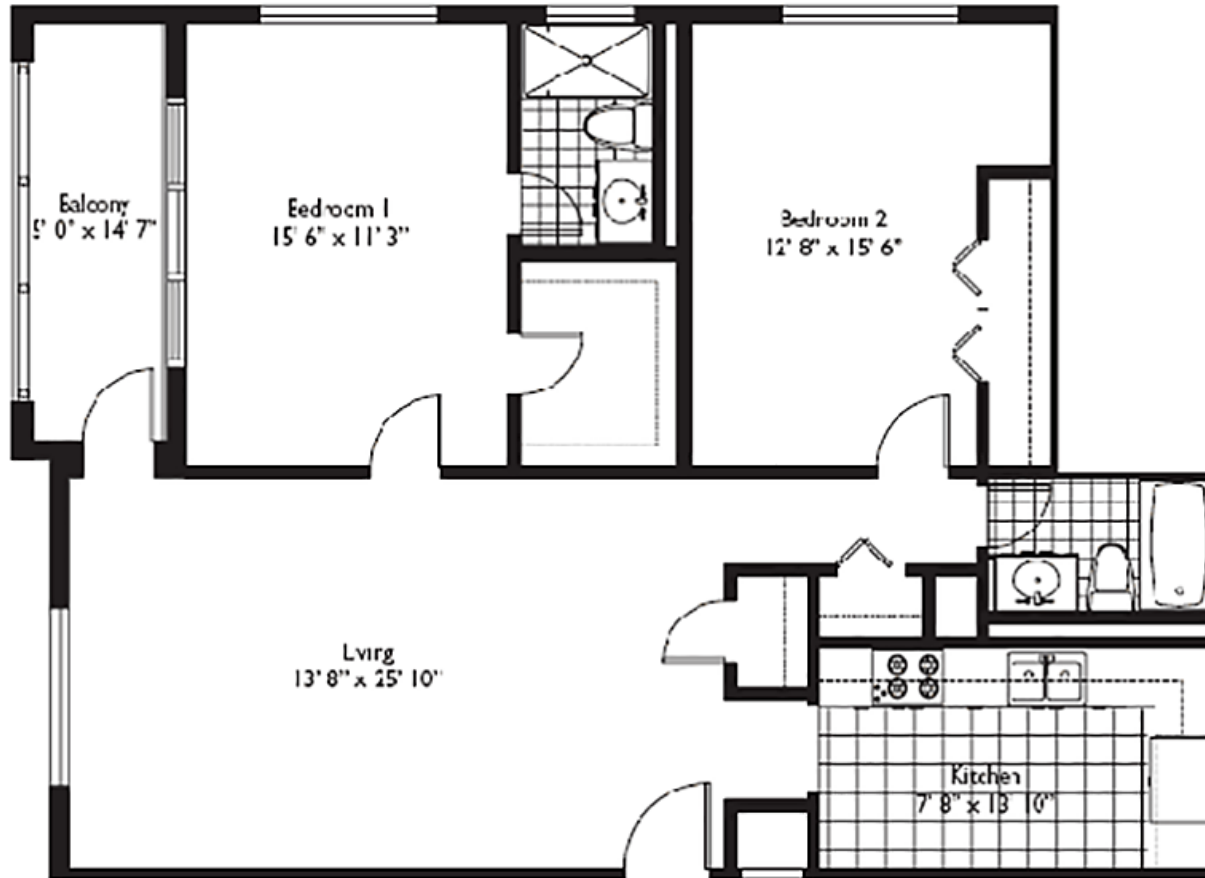

Residences on Hollywood Hollywood Beach

Unit 11

2 BEDROOMS 2 BATHS

INTERIOR AREA: 1208 SQ. FT. 122 M²

EXTERIOR AREA: 74 SQ. FT. 7 M²

www.MiamiResidence.com

305-751-1000

Miami Residence Realty