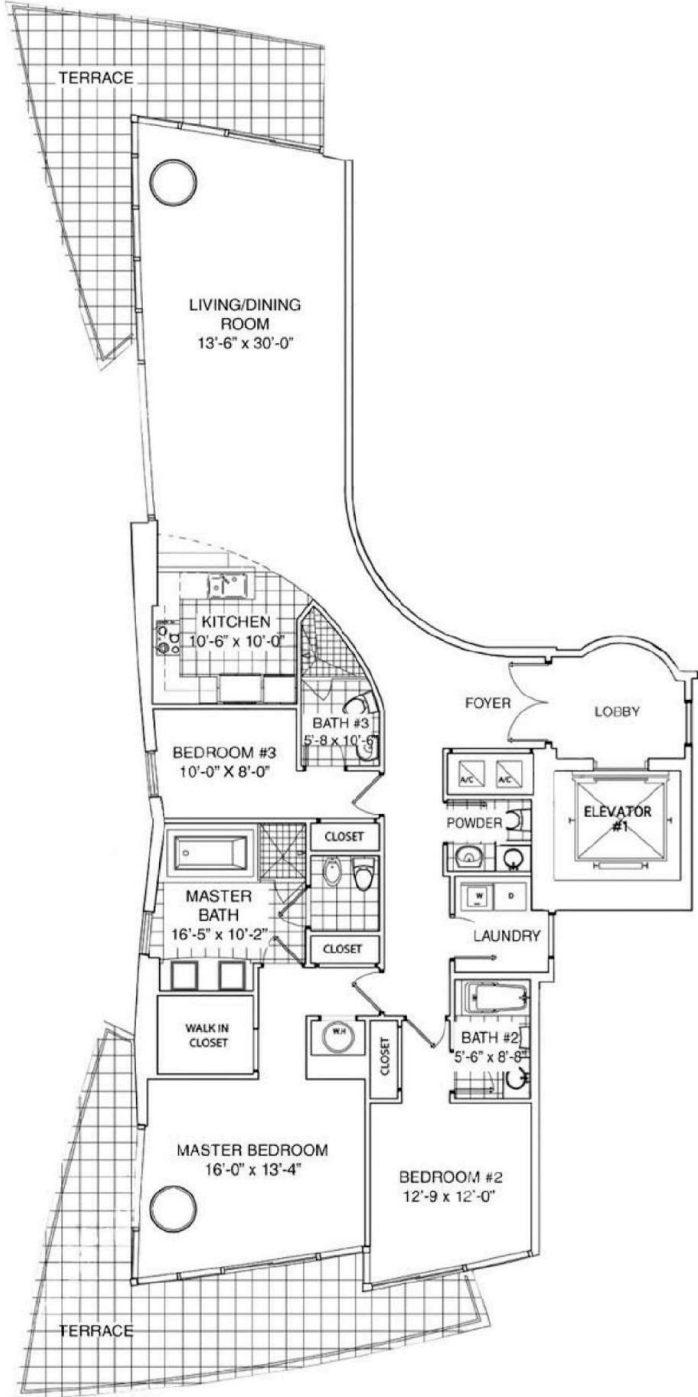

Jade Beach

Sunny Isles Beach

Units 01, 08

3 BEDROOMS 3.5 BATHS

INTERIOR AREA: 1863 SQ. FT. 173 M²
EXTERIOR AREA: 560 SQ. FT. 52 M²