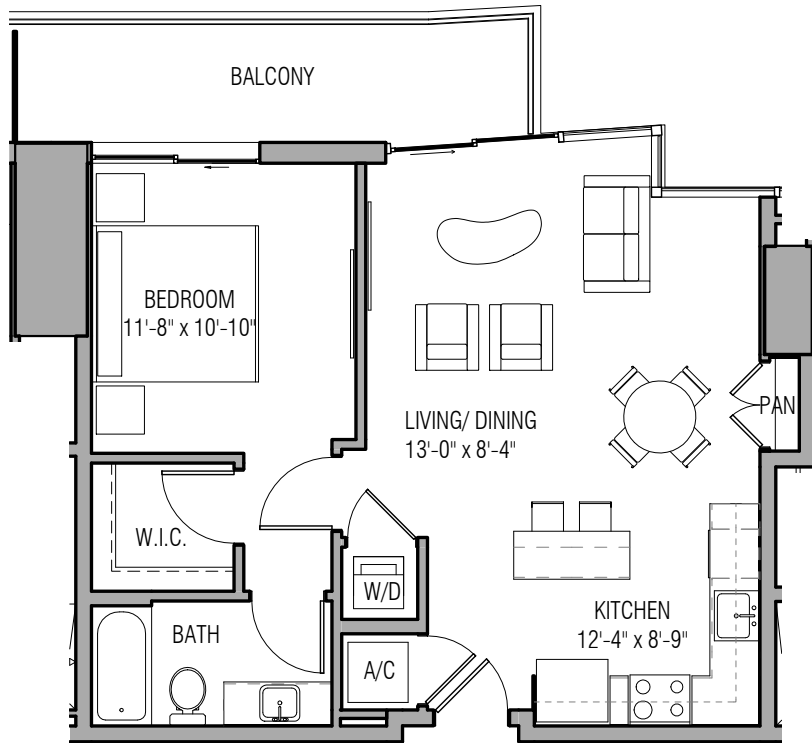

1 BEDROOM + 1 BATHROOM

INTERIOR: 886 SF / 82.3 SQ M

EXTERIOR: 128 SF / 11.9 SQ M

TOTAL: 1,014 SF / 94.2 SQ M

UNIT A-5

1 BEDROOM + 2 BATHROOM + DEN

INTERIOR: 1,108 SF / 103 SQ M

EXTERIOR: 121 SF / 11.2 SQ M

TOTAL: 1,129 SF / 104.9 SQ M

UNIT A-6

1 BEDROOM + 1 BATHROOM

INTERIOR: 921 SF / 85.6 SQ M

EXTERIOR: 121 SF / 11.2 SQ M

TOTAL: 1,042 SF / 90.8 SQ M

UNIT A-7

1 BEDROOM + 1 BATHROOM

INTERIOR: 724 SF / 67.3 SQ M

EXTERIOR: 119 SF / 11 SQ M

TOTAL: 843 SF / 78.3 SQ M

UNIT A-8

1 BEDROOM + 1 BATHROOM

INTERIOR: 743SF / 69 SQ M

EXTERIOR: 119 SF / 11 SQ M

TOTAL: 862 SF / 80 SQ M

UNIT A-9

1 BEDROOM + 1 BATHROOM

INTERIOR: 745SF / 69.2 SQ M

EXTERIOR: 124 SF / 11.5 SQ M

TOTAL: 869 SF / 80.7 SQ M

UNIT A-10

1 BEDROOM + 1 BATHROOM

INTERIOR: 698 SF / 64.8 SQ M