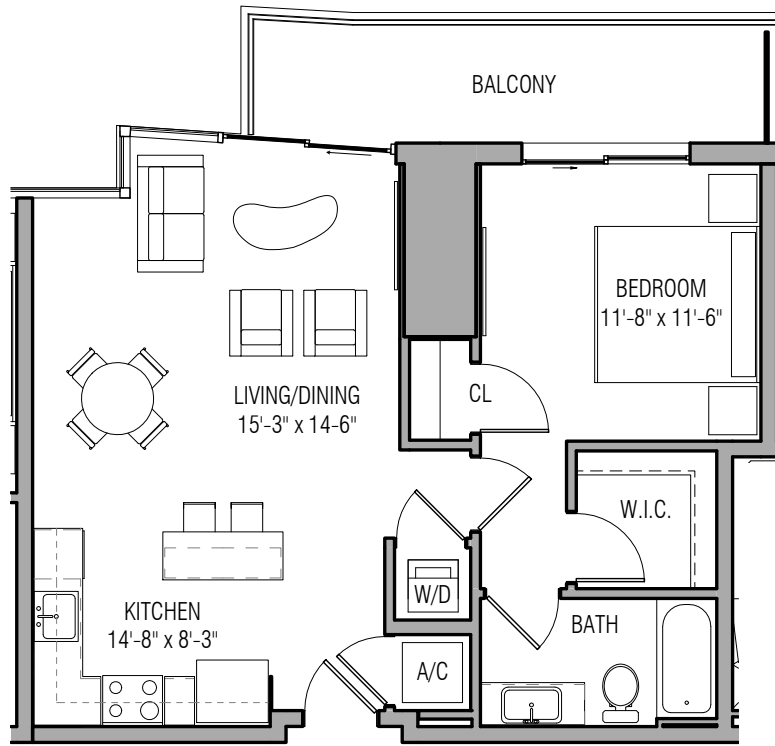

1 BEDROOM + 1 BATHROOM

INTERIOR: 886 SF / 82.3 SQ M

EXTERIOR: 128 SF / 11.9 SQ M

TOTAL: 1,014 SF / 94.2 SQ M

UNIT A-5

1 BEDROOM + 2 BATHROOM + DEN

INTERIOR: 1,108 SF / 103 SQ M

EXTERIOR: 121 SF / 11.2 SQ M

TOTAL: 1,129 SF / 104.9 SQ M

UNIT A-6

1 BEDROOM + 1 BATHROOM

INTERIOR: 921 SF / 85.6 SQ M

EXTERIOR: 121 SF / 11.2 SQ M

TOTAL: 1,042 SF / 90.8 SQ M

UNIT A-7

1 BEDROOM + 1 BATHROOM

INTERIOR: 724 SF / 67.3 SQ M

EXTERIOR: 119 SF / 11 SQ M

TOTAL: 843 SF / 78.3 SQ M

UNIT A-8

1 BEDROOM + 1 BATHROOM

INTERIOR: 743SF / 69 SQ M

EXTERIOR: 119 SF / 11 SQ M

TOTAL: 862 SF / 80 SQ M

UNIT A-9

1 BEDROOM + 1 BATHROOM

INTERIOR: 745SF / 69.2 SQ M

EXTERIOR: 124 SF / 11.5 SQ M

TOTAL: 869 SF / 80.7 SQ M

UNIT A-10

1 BEDROOM + 1 BATHROOM

INTERIOR: 698 SF / 64.8 SQ M