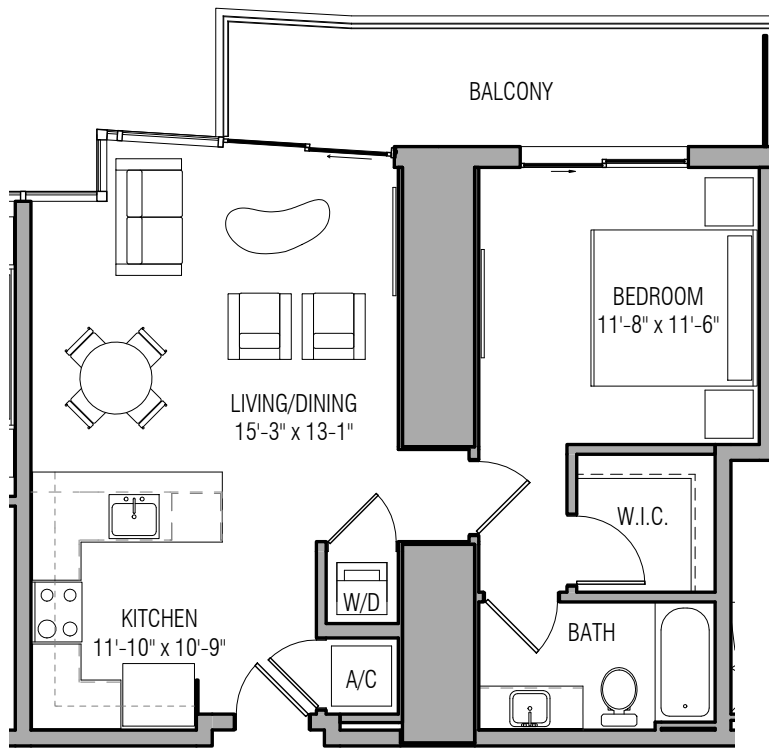

TOTAL: 1,129 SF / 104.9 SQ M

UNIT A-6

1 BEDROOM + 1 BATHROOM

INTERIOR: 921 SF / 85.6 SQ M

EXTERIOR: 121 SF / 11.2 SQ M

TOTAL: 1,042 SF / 90.8 SQ M

UNIT A-7

1 BEDROOM + 1 BATHROOM

INTERIOR: 724 SF / 67.3 SQ M

EXTERIOR: 119 SF / 11 SQ M

TOTAL: 843 SF / 78.3 SQ M

UNIT A-8

1 BEDROOM + 1 BATHROOM

INTERIOR: 743SF / 69 SQ M

EXTERIOR: 119 SF / 11 SQ M

TOTAL: 862 SF / 80 SQ M

UNIT A-9

1 BEDROOM + 1 BATHROOM

INTERIOR: 745SF / 69.2 SQ M

EXTERIOR: 124 SF / 11.5 SQ M

TOTAL: 869 SF / 80.7 SQ M

UNIT A-10

1 BEDROOM + 1 BATHROOM

INTERIOR: 698 SF / 64.8 SQ M

EXTERIOR: 152 SF / 14.1 SQ M

TOTAL: 850 SF / 80 SQ M

UNIT A-11

1 BEDROOM + 1 BATHROOM

INTERIOR: 756 SF / 70.2 SQ M

EXTERIOR: 130 SF / 12.1 SQ M

TOTAL: 886 SF / 82.3 SQ M

UNIT S-1