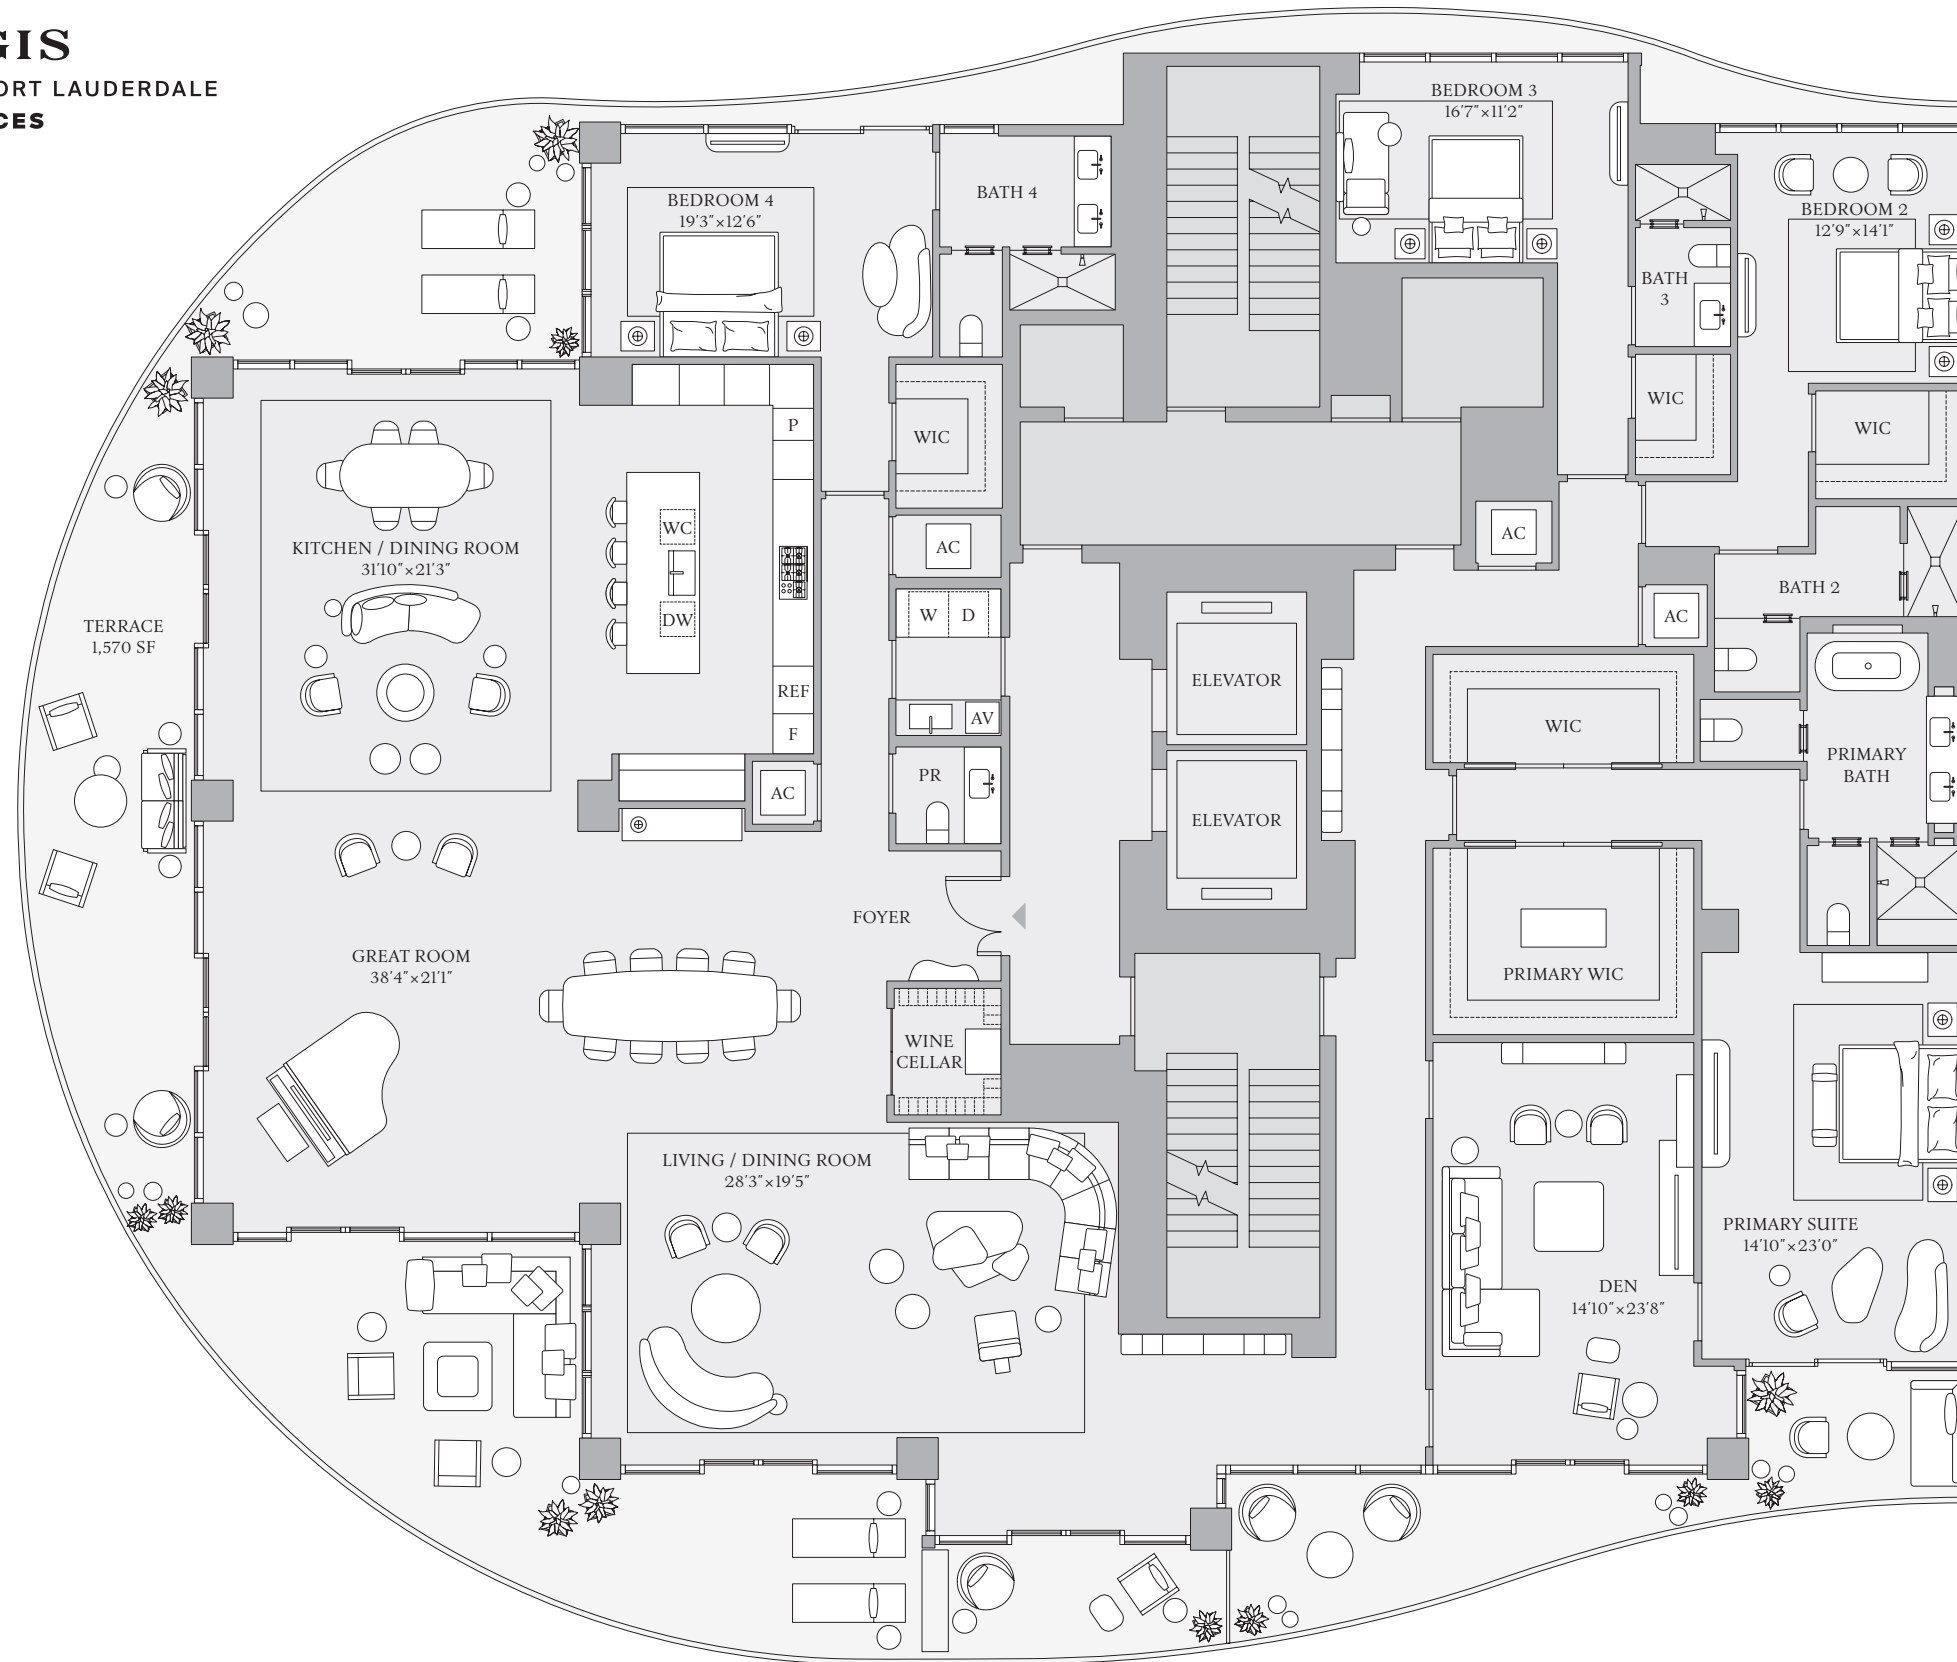

## TOWER 1 PENTHOUSE 1

FLOOR 23

4 BEDROOMS  
4 BATHROOMS  
POWDER ROOM  
DEN

INTERIOR  
6,161 SF | 572 SQM

EXTERIOR  
1,570 SF | 146 SQM

TOTAL  
7,731 SF | 718 SQM

INTRACOASTAL WATERWAY

**ST REGIS**  
 BAHIA MAR ♦ FORT LAUDERDALE  
 THE RESIDENCES

**TOWER 1  
 PENTHOUSE 2**

*FLOOR 23*

4 BEDROOMS  
 4 BATHROOMS  
 POWDER ROOM  
 DEN

INTERIOR  
 5,777 SF | 537 SQM

EXTERIOR  
 1,304 SF | 121 SQM

TOTAL  
 7,081 SF | 658 SQM

INTRACOASTAL WATERWAY

**ST REGIS**  
 BAHIA MAR ♦ FORT LAUDERDALE  
 THE RESIDENCES

**TOWER 1  
 RESIDENCE 01**

FLOORS 3-23

4 BEDROOMS  
 4 BATHROOMS  
 POWDER ROOM  
 DEN

INTERIOR  
 3,550 SF | 330 SQM

EXTERIOR  
 1,286 SF | 119 SQM

TOTAL  
 4,836 SF | 449 SQM

INTRACOASTAL WATERWAY

**ST REGIS**  
 BAHIA MAR ♦ FORT LAUDERDALE  
 THE RESIDENCES