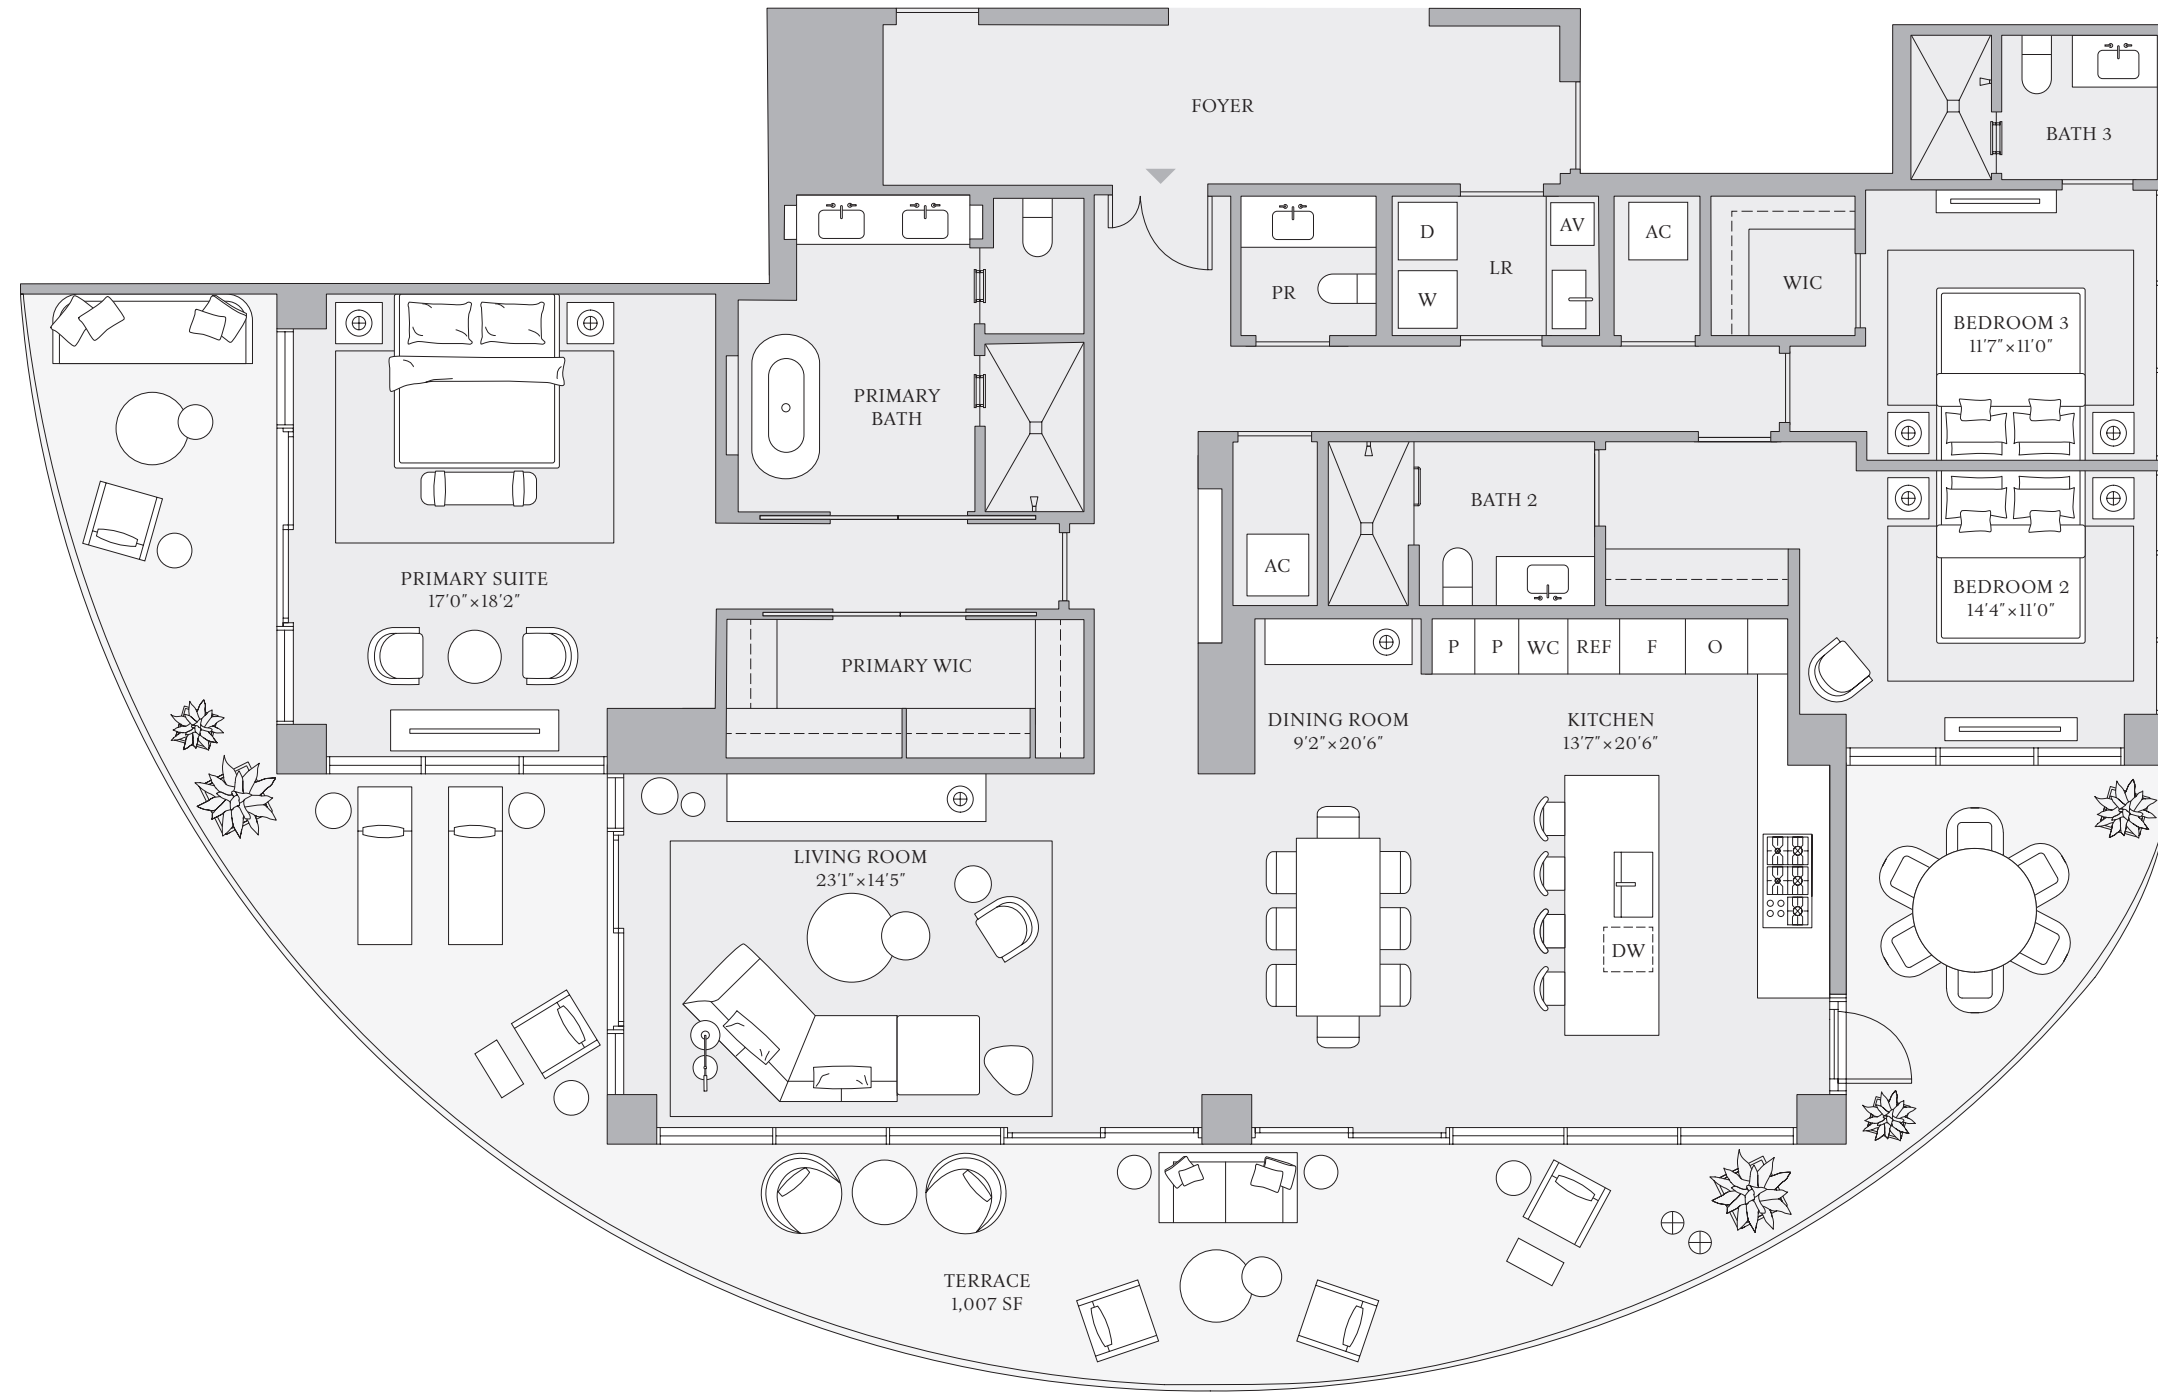

**TOWER 1  
 RESIDENCE 04**

FLOORS 3-23

3 BEDROOMS  
 3 BATHROOMS  
 POWDER ROOM

INTERIOR  
 2,766 SF | 257 SQM

EXTERIOR  
 1,007 SF | 94 SQM

TOTAL  
 3,773 SF | 351 SQM

INTRACOASTAL WATERWAY