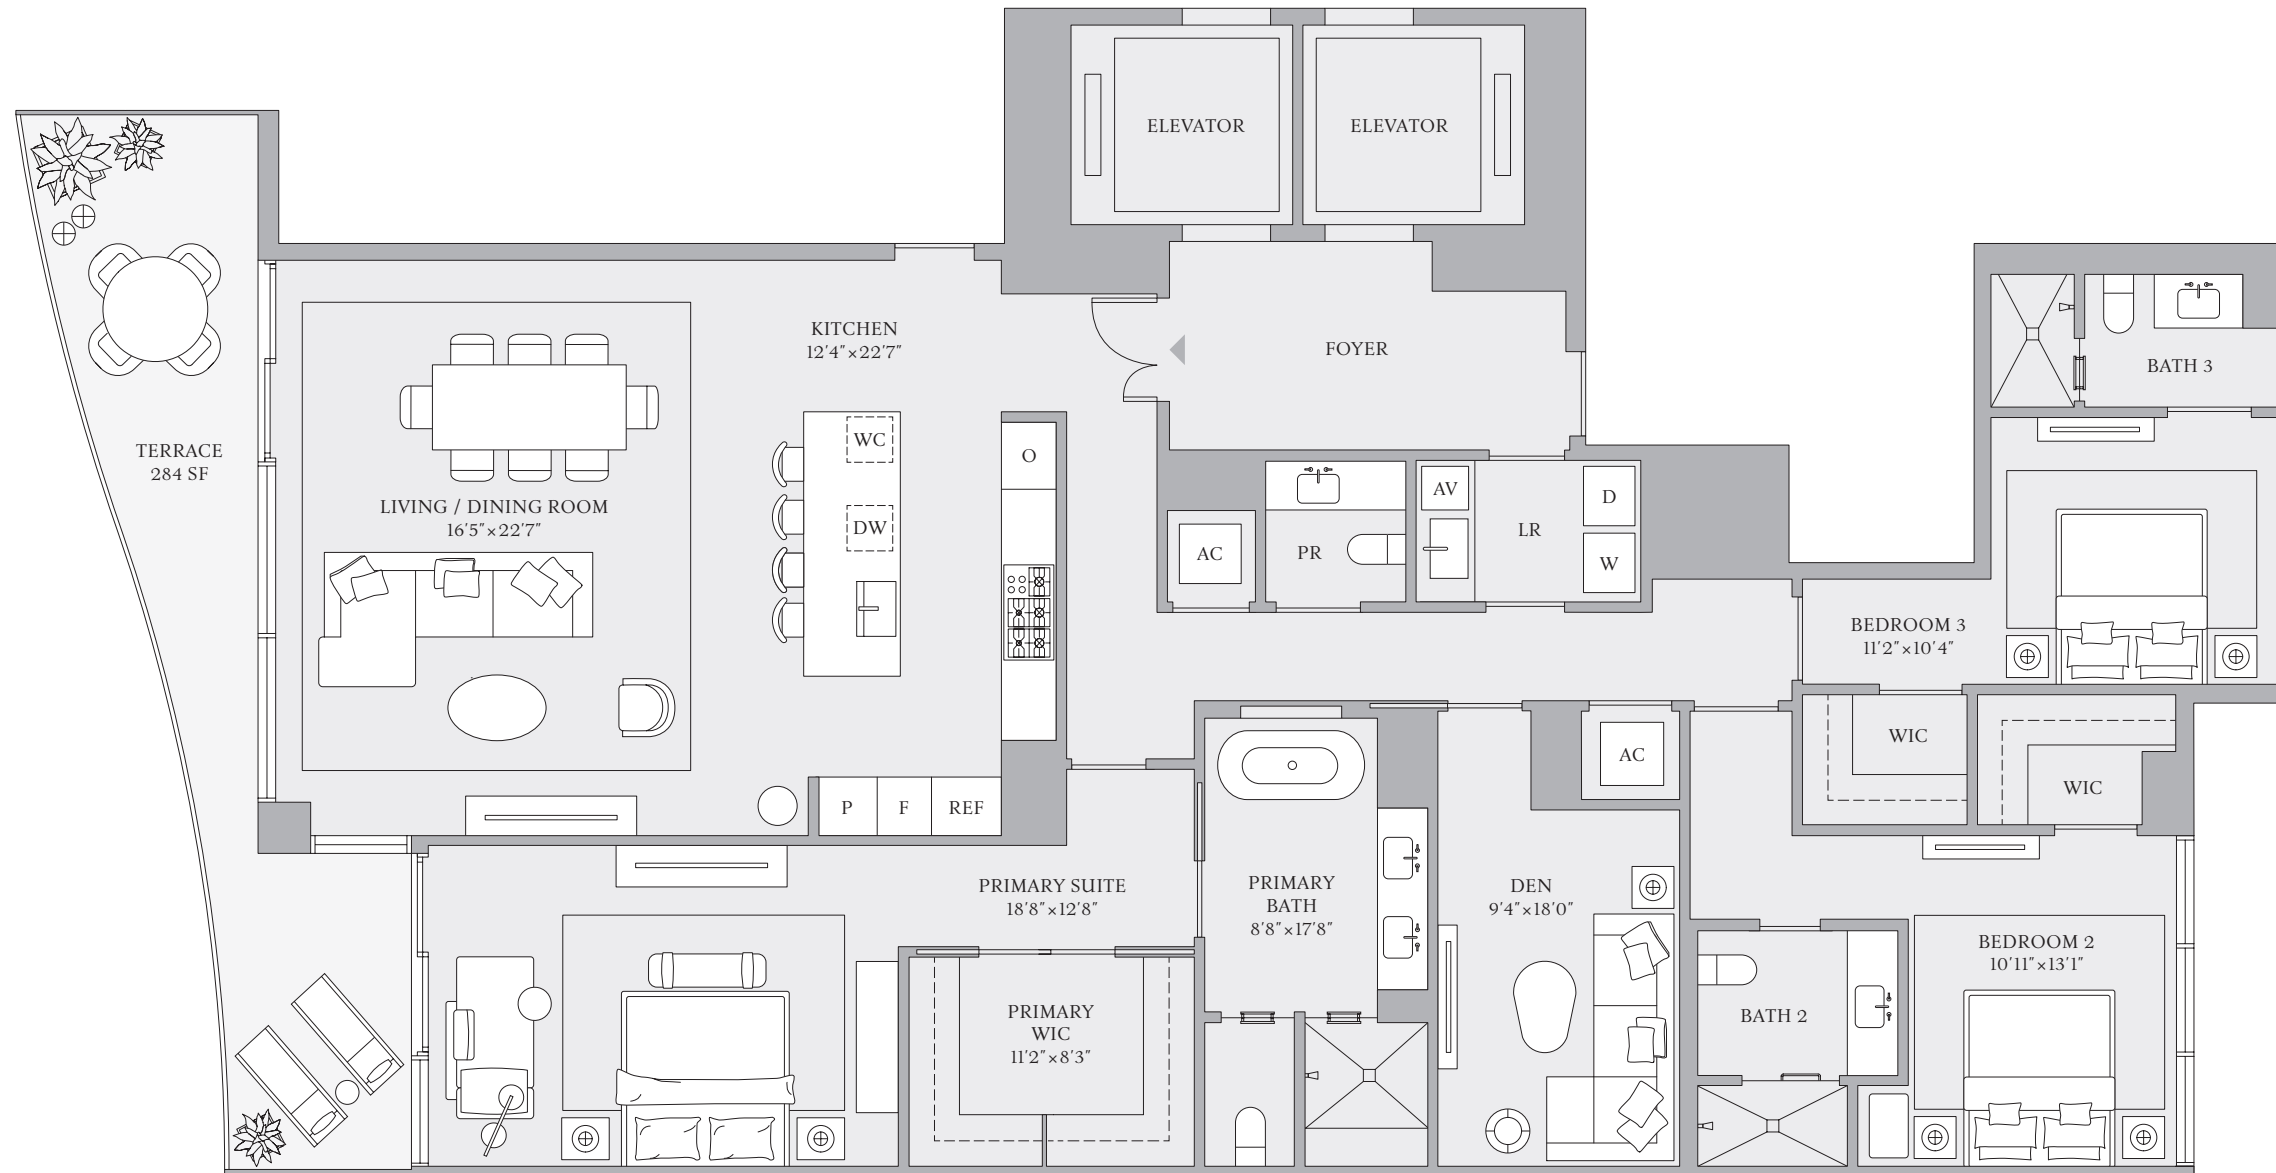

**TOWER 1  
 RESIDENCE 02**

FLOORS 3-23

3 BEDROOMS  
 3 BATHROOMS  
 POWDER ROOM  
 DEN

INTERIOR  
 2,611 SF | 242 SQM

EXTERIOR  
 284 SF | 26 SQM

TOTAL  
 2,895 SF | 268 SQM

INTRACOASTAL WATERWAY

**ST REGIS**  
 BAHIA MAR ♦ FORT LAUDERDALE  
 THE RESIDENCES