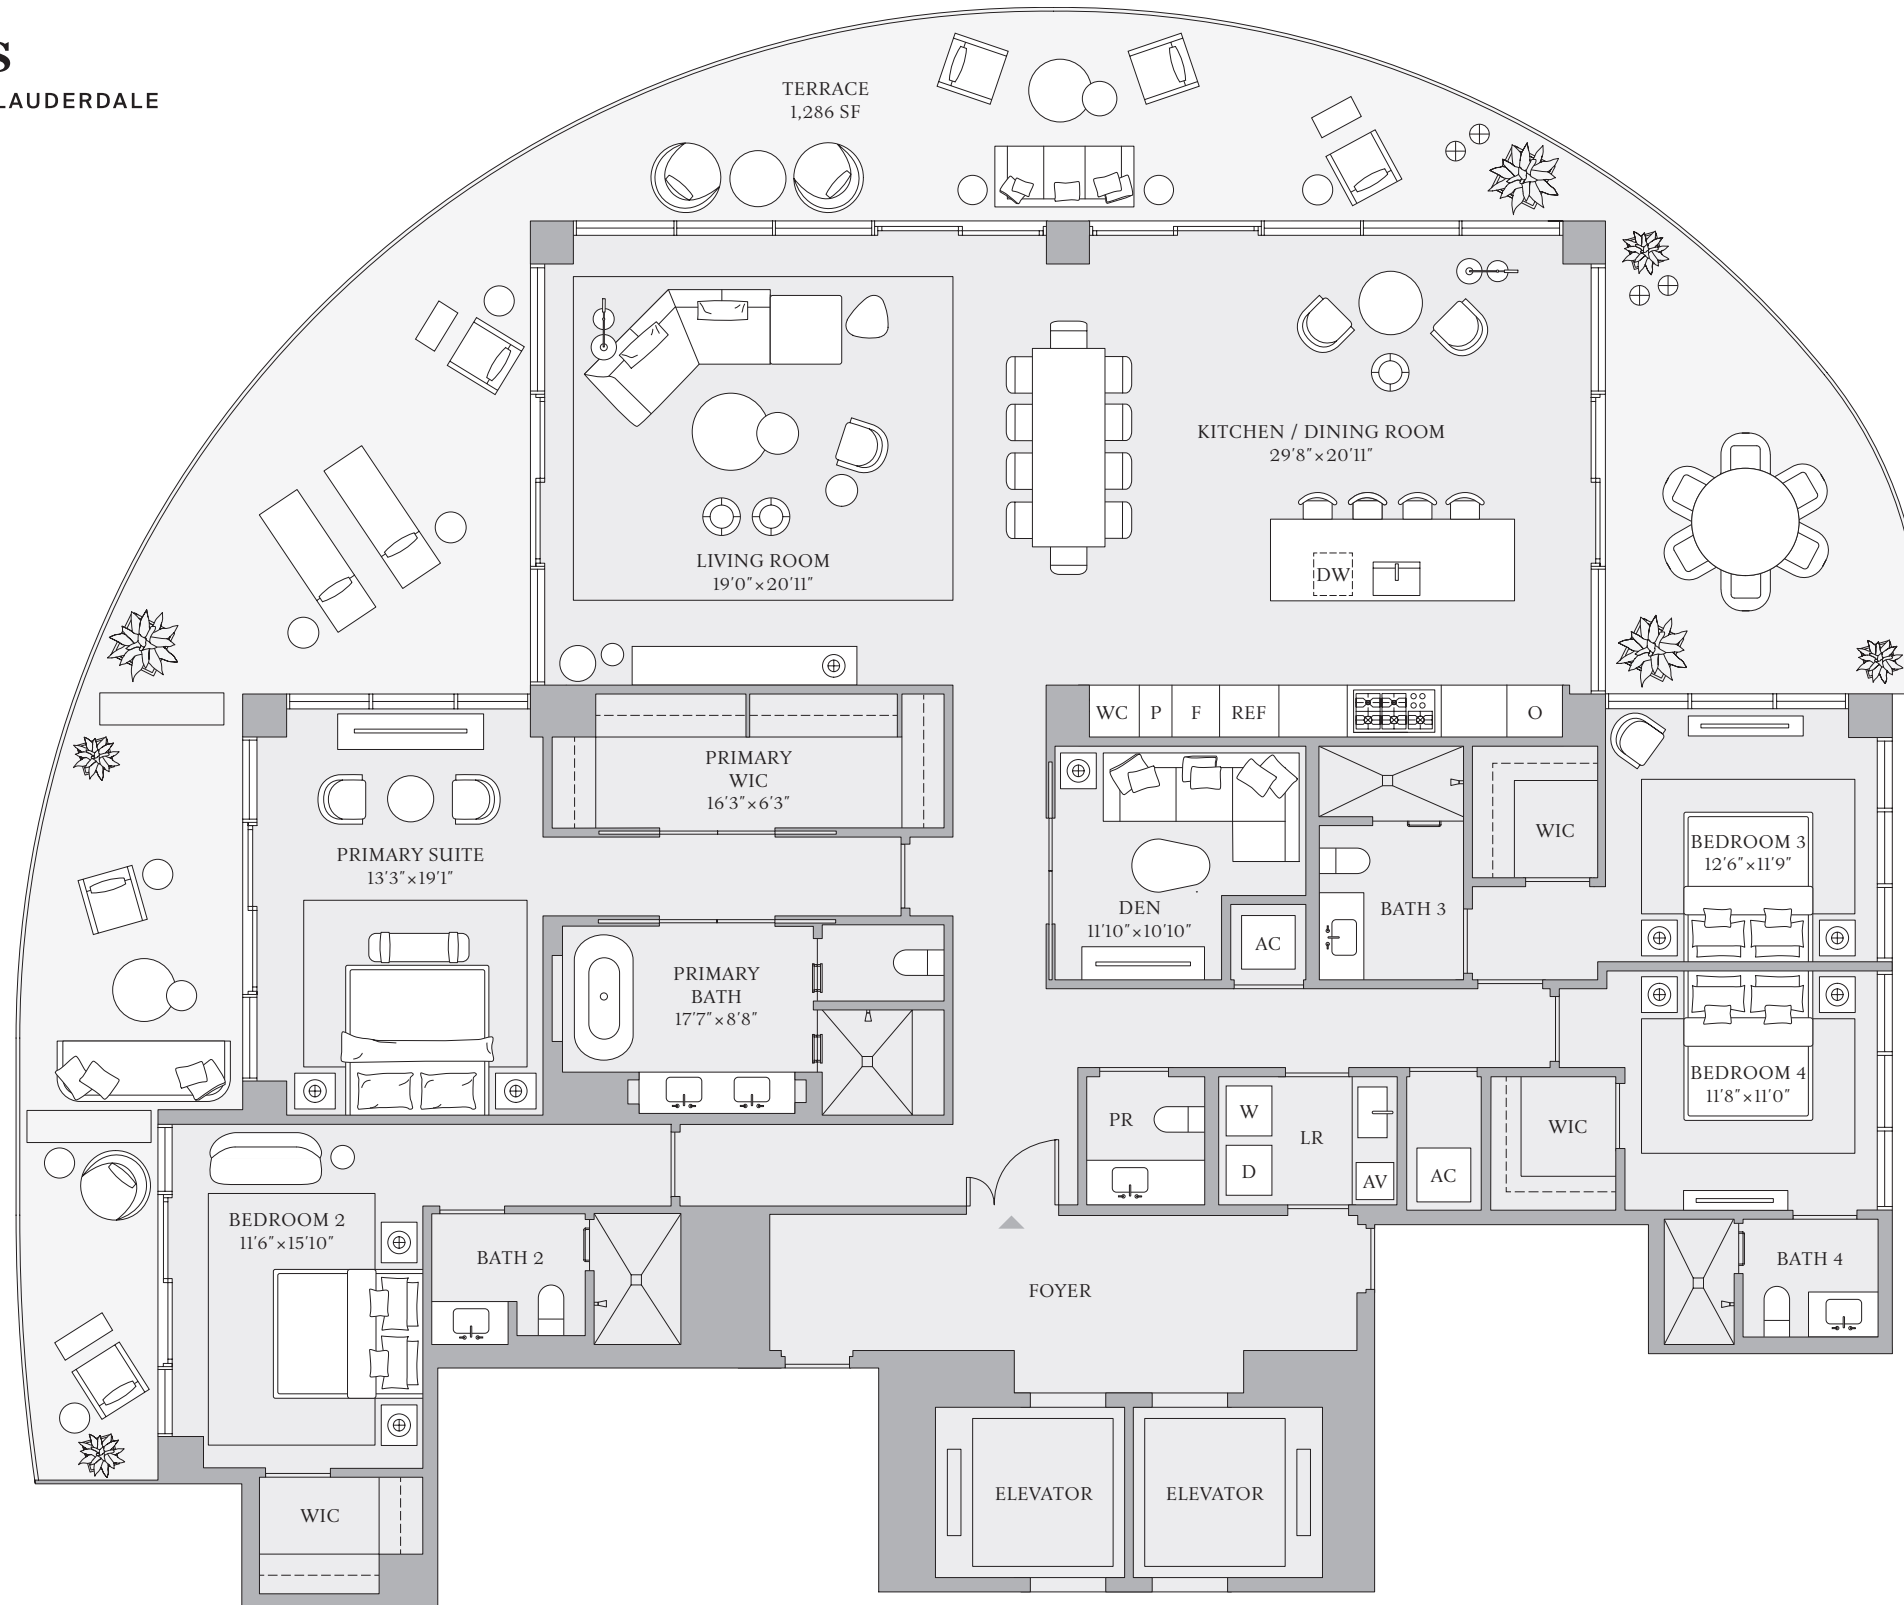

## TOWER 1 PENTHOUSE 1

FLOOR 23

4 BEDROOMS  
4 BATHROOMS  
POWDER ROOM  
DEN

INTERIOR  
6,161 SF | 572 SQM

EXTERIOR  
1,570 SF | 146 SQM

TOTAL  
7,731 SF | 718 SQM

INTRACOASTAL WATERWAY

**ST REGIS**  
 BAHIA MAR ♦ FORT LAUDERDALE  
 THE RESIDENCES

**TOWER 1  
 PENTHOUSE 2**

*FLOOR 23*

4 BEDROOMS  
 4 BATHROOMS  
 POWDER ROOM  
 DEN

INTERIOR  
 5,777 SF | 537 SQM

EXTERIOR  
 1,304 SF | 121 SQM

TOTAL  
 7,081 SF | 658 SQM

INTRACOASTAL WATERWAY

**ST REGIS**  
 BAHIA MAR ♦ FORT LAUDERDALE  
 THE RESIDENCES

**TOWER 1  
 RESIDENCE 01**

FLOORS 3-23

4 BEDROOMS  
 4 BATHROOMS  
 POWDER ROOM  
 DEN

INTERIOR  
 3,550 SF | 330 SQM

EXTERIOR  
 1,286 SF | 119 SQM

TOTAL  
 4,836 SF | 449 SQM

INTRACOASTAL WATERWAY

**ST REGIS**  
 BAHIA MAR ♦ FORT LAUDERDALE  
 THE RESIDENCES

**TOWER 1  
 RESIDENCE 02**

FLOORS 3-23

3 BEDROOMS  
 3 BATHROOMS  
 POWDER ROOM  
 DEN

INTERIOR  
 2,611 SF | 242 SQM

EXTERIOR  
 284 SF | 26 SQM

TOTAL  
 2,895 SF | 268 SQM

INTRACOASTAL WATERWAY

**ST REGIS**  
 BAHIA MAR ♦ FORT LAUDERDALE  
 THE RESIDENCES