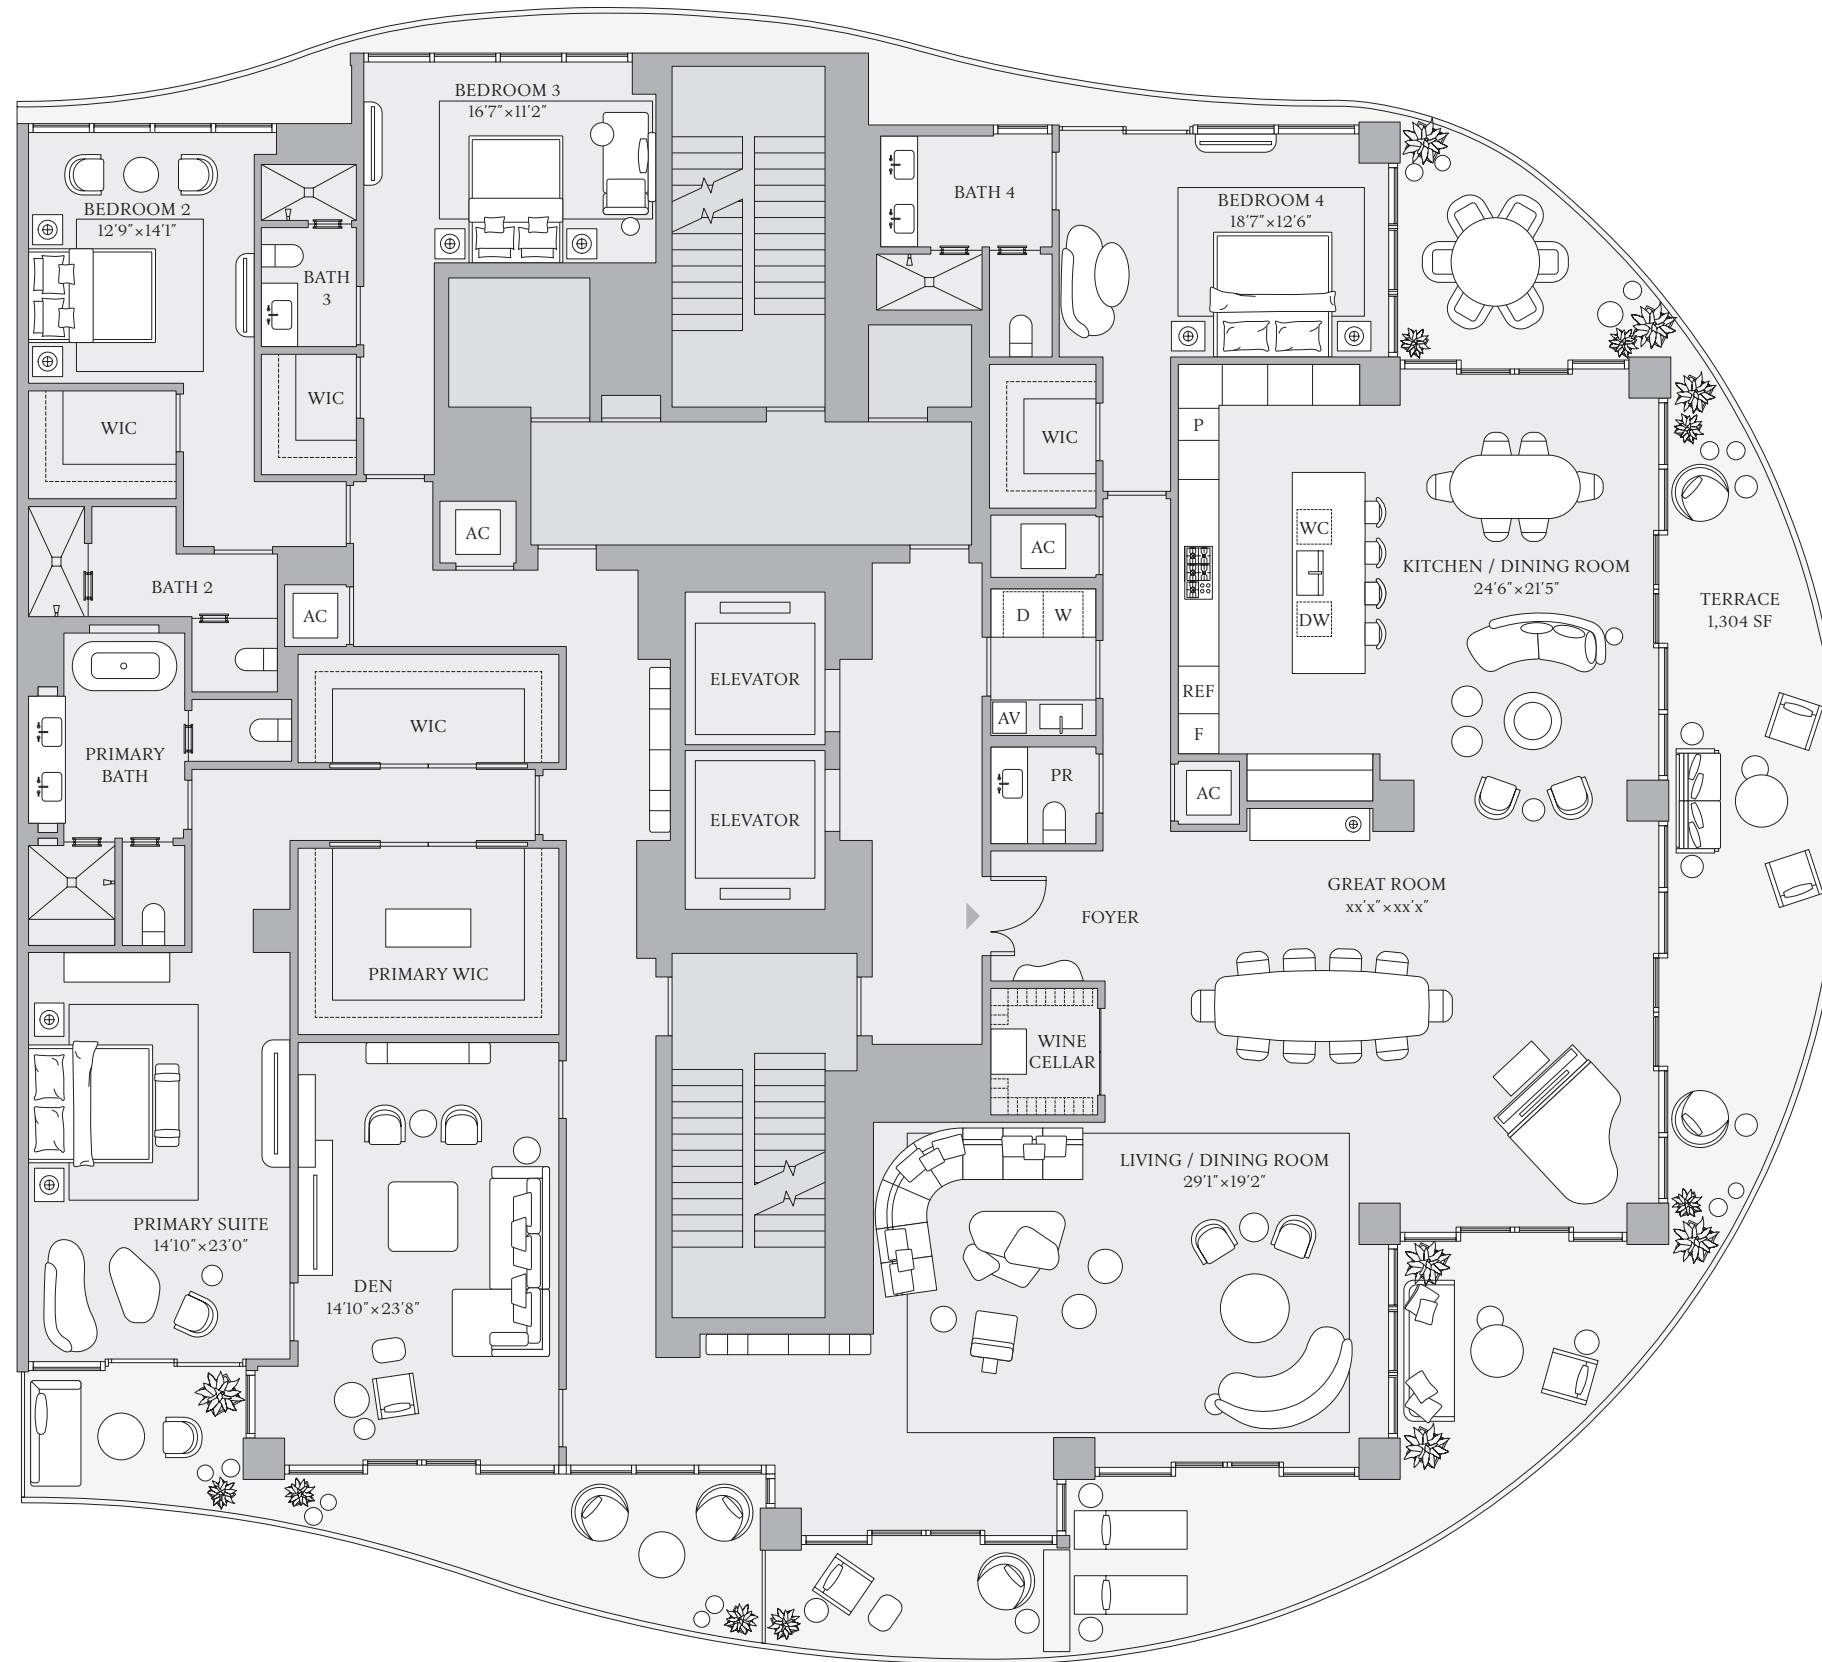

## TOWER 1 PENTHOUSE 1

FLOOR 23

4 BEDROOMS  
4 BATHROOMS  
POWDER ROOM  
DEN

INTERIOR  
6,161 SF | 572 SQM

EXTERIOR  
1,570 SF | 146 SQM

TOTAL  
7,731 SF | 718 SQM

INTRACOASTAL WATERWAY

**ST REGIS**  
 BAHIA MAR ♦ FORT LAUDERDALE  
 THE RESIDENCES

**TOWER 1  
 PENTHOUSE 2**

*FLOOR 23*

4 BEDROOMS  
 4 BATHROOMS  
 POWDER ROOM  
 DEN

INTERIOR  
 5,777 SF | 537 SQM

EXTERIOR  
 1,304 SF | 121 SQM

TOTAL  
 7,081 SF | 658 SQM

INTRACOASTAL WATERWAY

**ST REGIS**  
 BAHIA MAR ♦ FORT LAUDERDALE  
 THE RESIDENCES

**TOWER 1  
 RESIDENCE 01**

FLOORS 3-23

4 BEDROOMS  
 4 BATHROOMS  
 POWDER ROOM  
 DEN

INTERIOR  
 3,550 SF | 330 SQM

EXTERIOR  
 1,286 SF | 119 SQM

TOTAL  
 4,836 SF | 449 SQM

INTRACOASTAL WATERWAY

**ST REGIS**  
 BAHIA MAR ♦ FORT LAUDERDALE  
 THE RESIDENCES