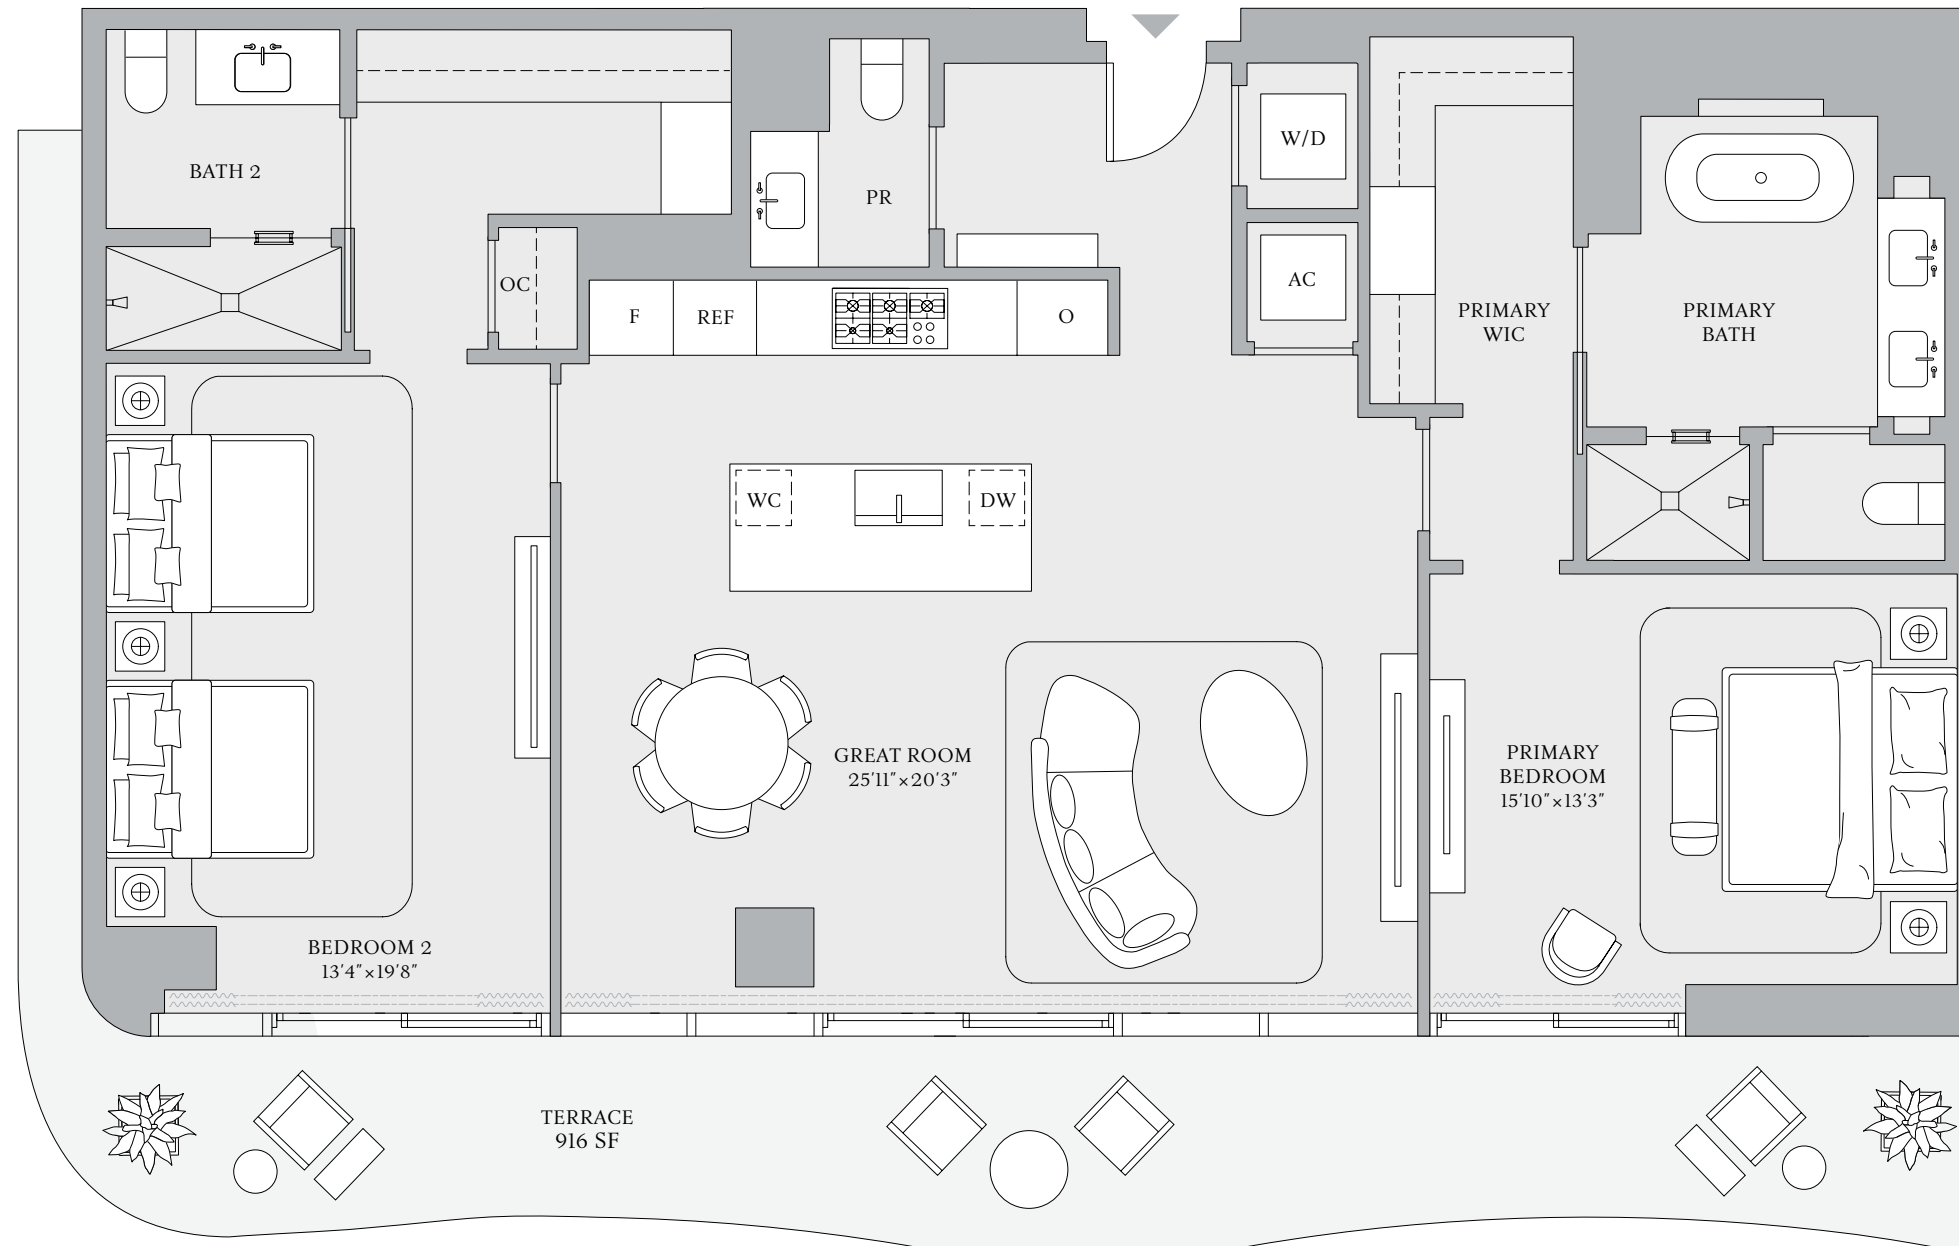

ST REGIS
BAHIA MAR ♦ FORT LAUDERDALE
THE RESIDENCES

**THE RESORT
COLLECTION**

*RESIDENCE 07
FLOORS 20-24*

2 BEDROOMS
2 BATHROOMS
POWDER ROOM

INTERIOR
1,737 SF | 161 SQM

EXTERIOR
370 SF | 34 SQM

TOTAL
2,107 SF | 195 SQM

INTRACOASTAL WATERWAY

ATLANTIC OCEAN