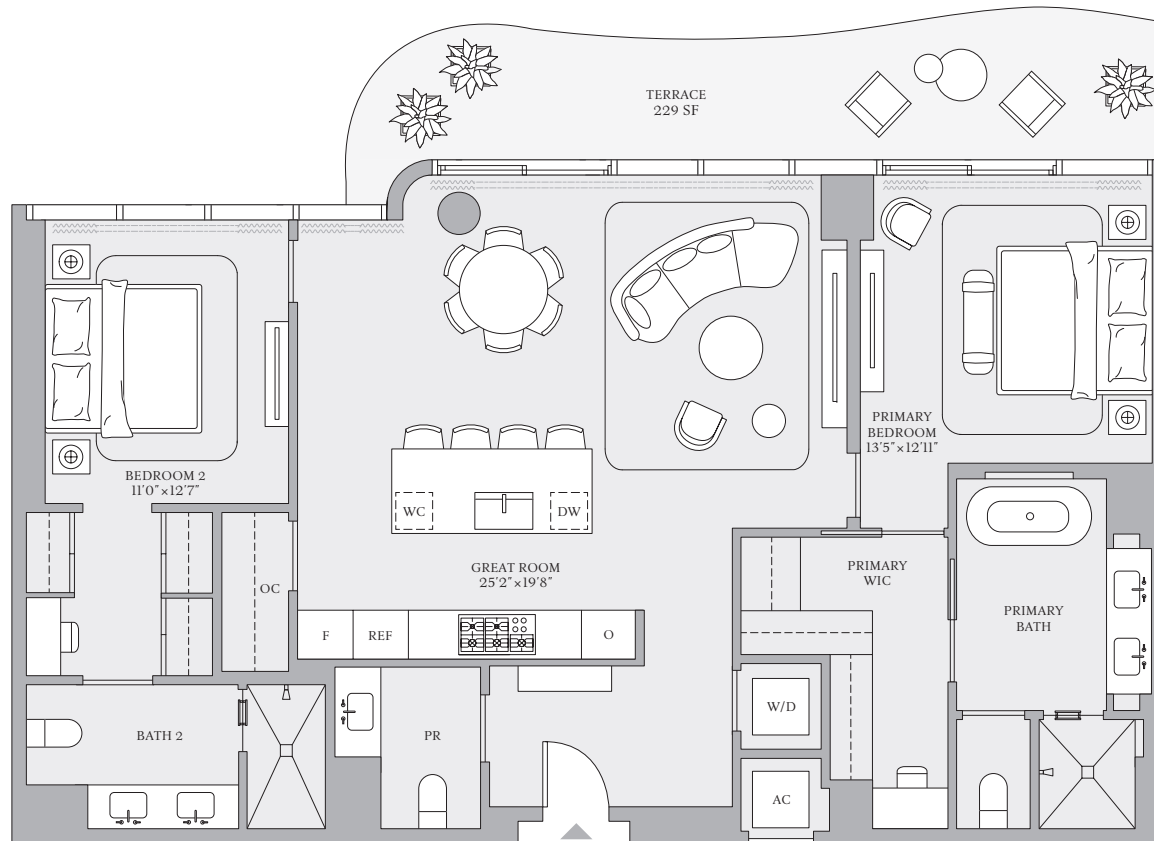

ST REGIS
BAHIA MAR • FORT LAUDERDALE
THE RESIDENCES

THE RESORT COLLECTION

RESIDENCE 04
FLOORS 15, 16

2 BEDROOMS
2 BATHROOMS
POWDER ROOM

INTERIOR
1,551 SF | 144 SQM

EXTERIOR
229 SF | 21 SQM

TOTAL
1,780 SF | 165 SQM

INTRACOASTAL WATERWAY

ATLANTIC OCEAN