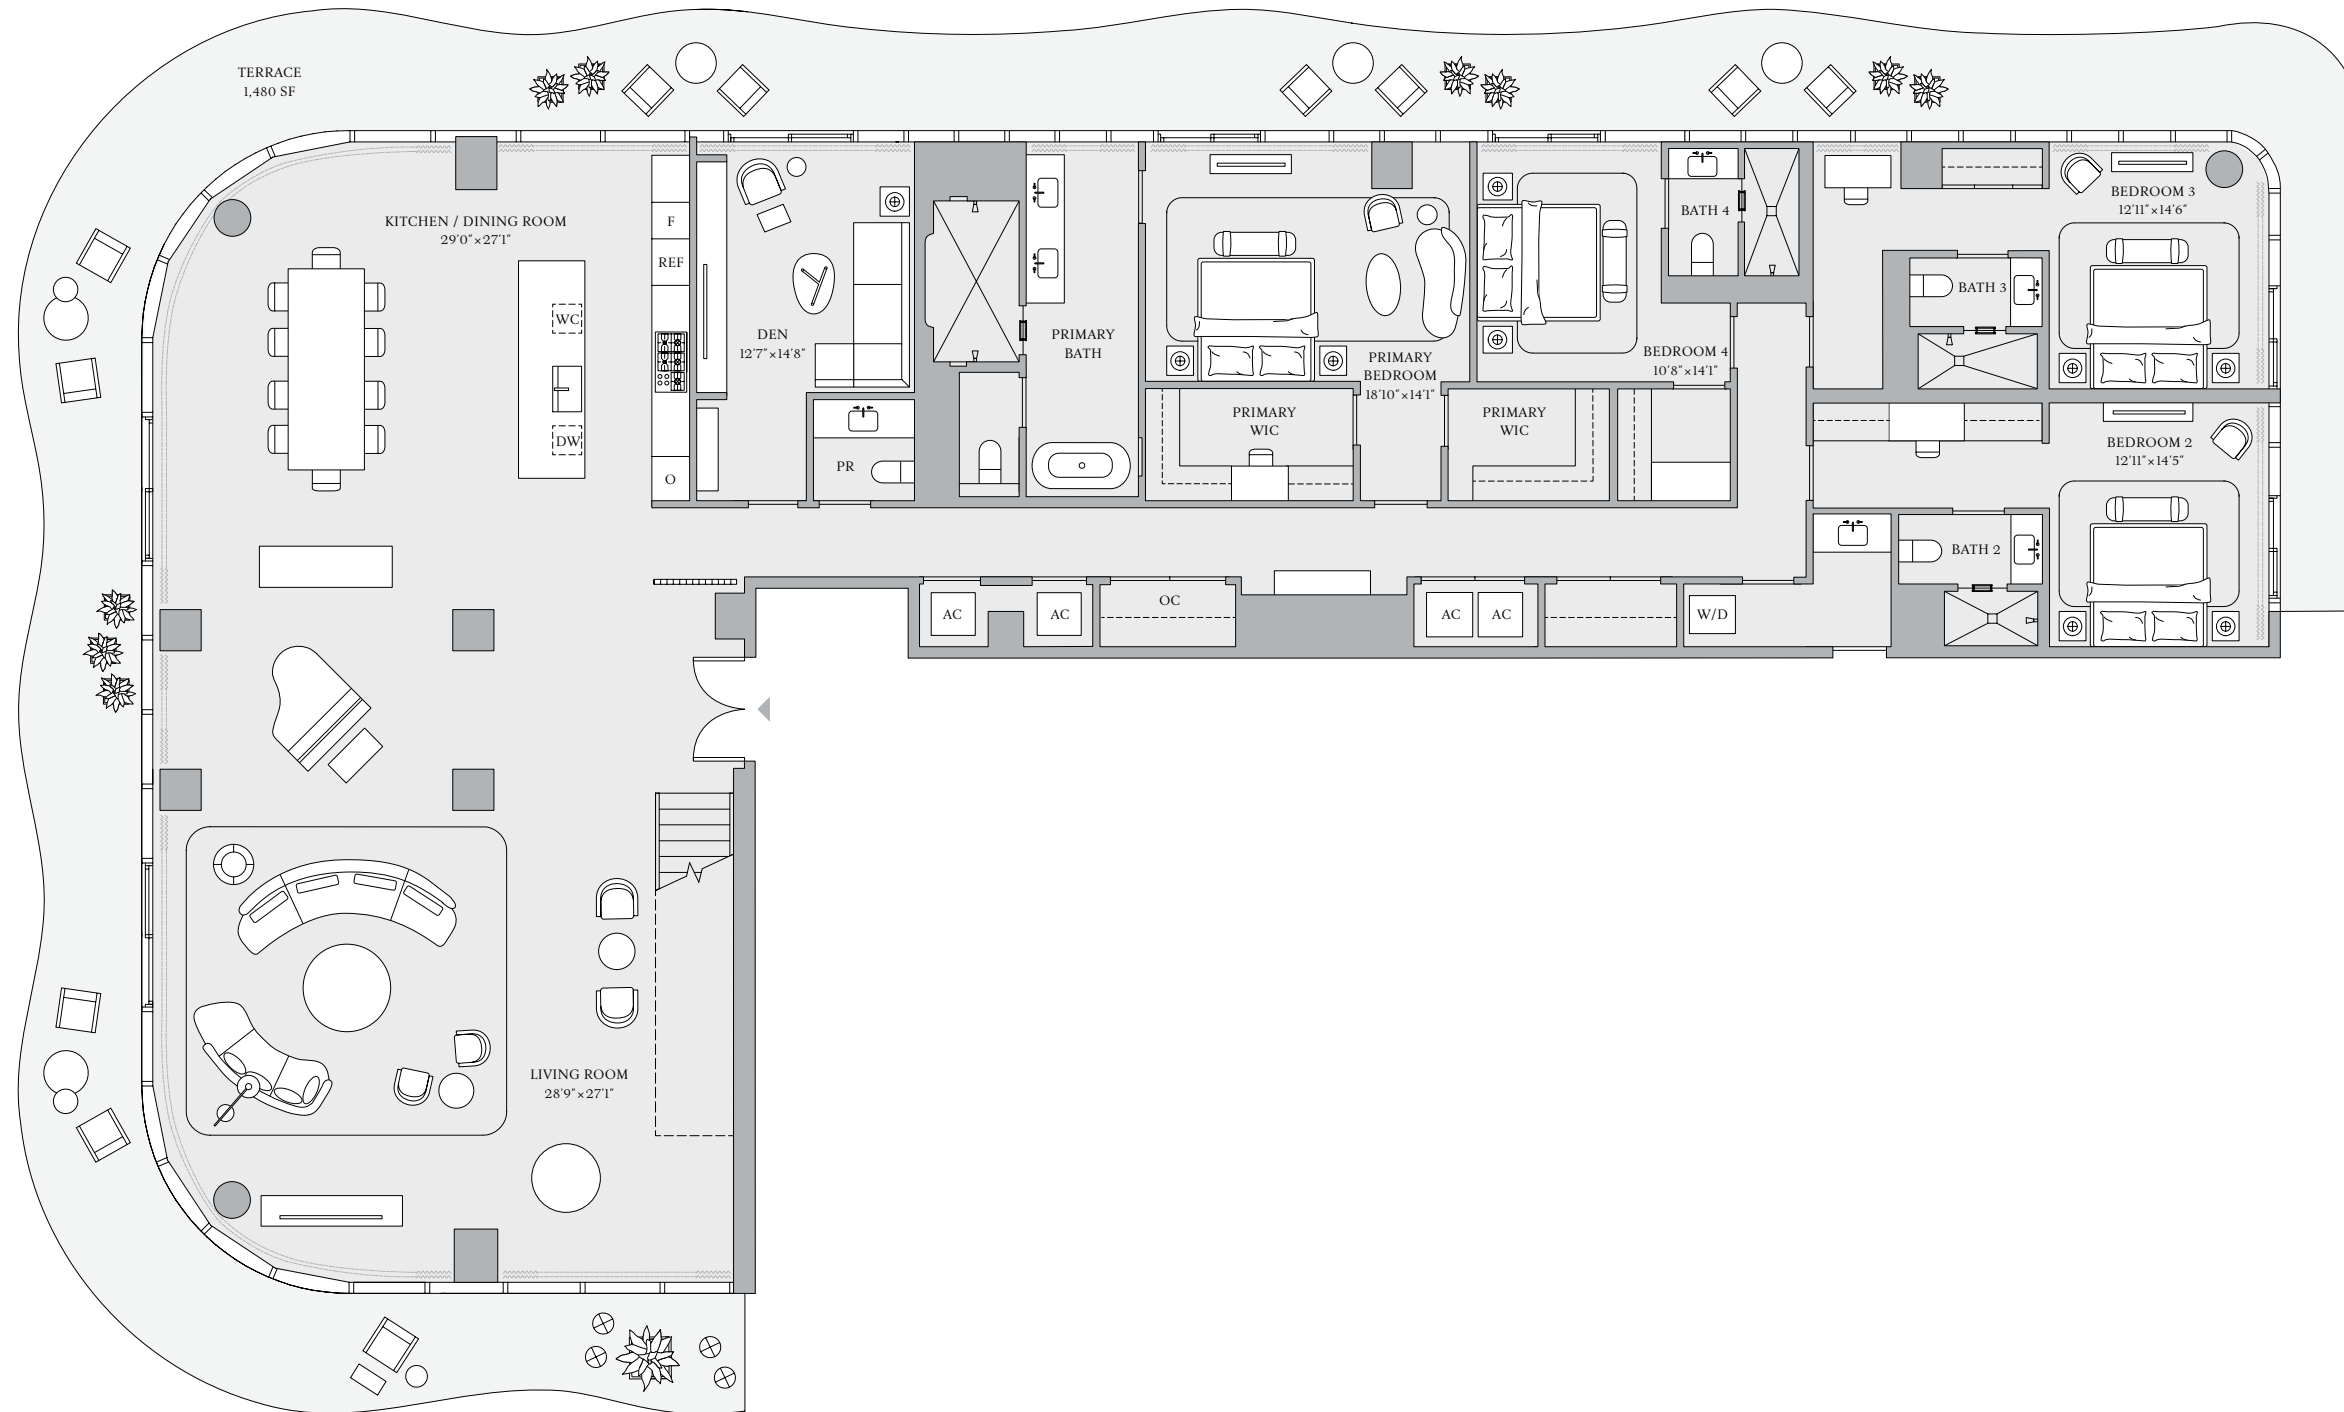

ST REGIS
BAHIA MAR ♦ FORT LAUDERDALE
THE RESIDENCES

**THE RESORT
COLLECTION**

*PENTHOUSE 01
FLOOR 24*

4 BEDROOMS
4 BATHROOMS
POWDER ROOM
DEN

INTERIOR
4,970 SF | 462 SQM

EXTERIOR
1,480 SF | 137 SQM

TOTAL
6,450 SF | 599 SQM