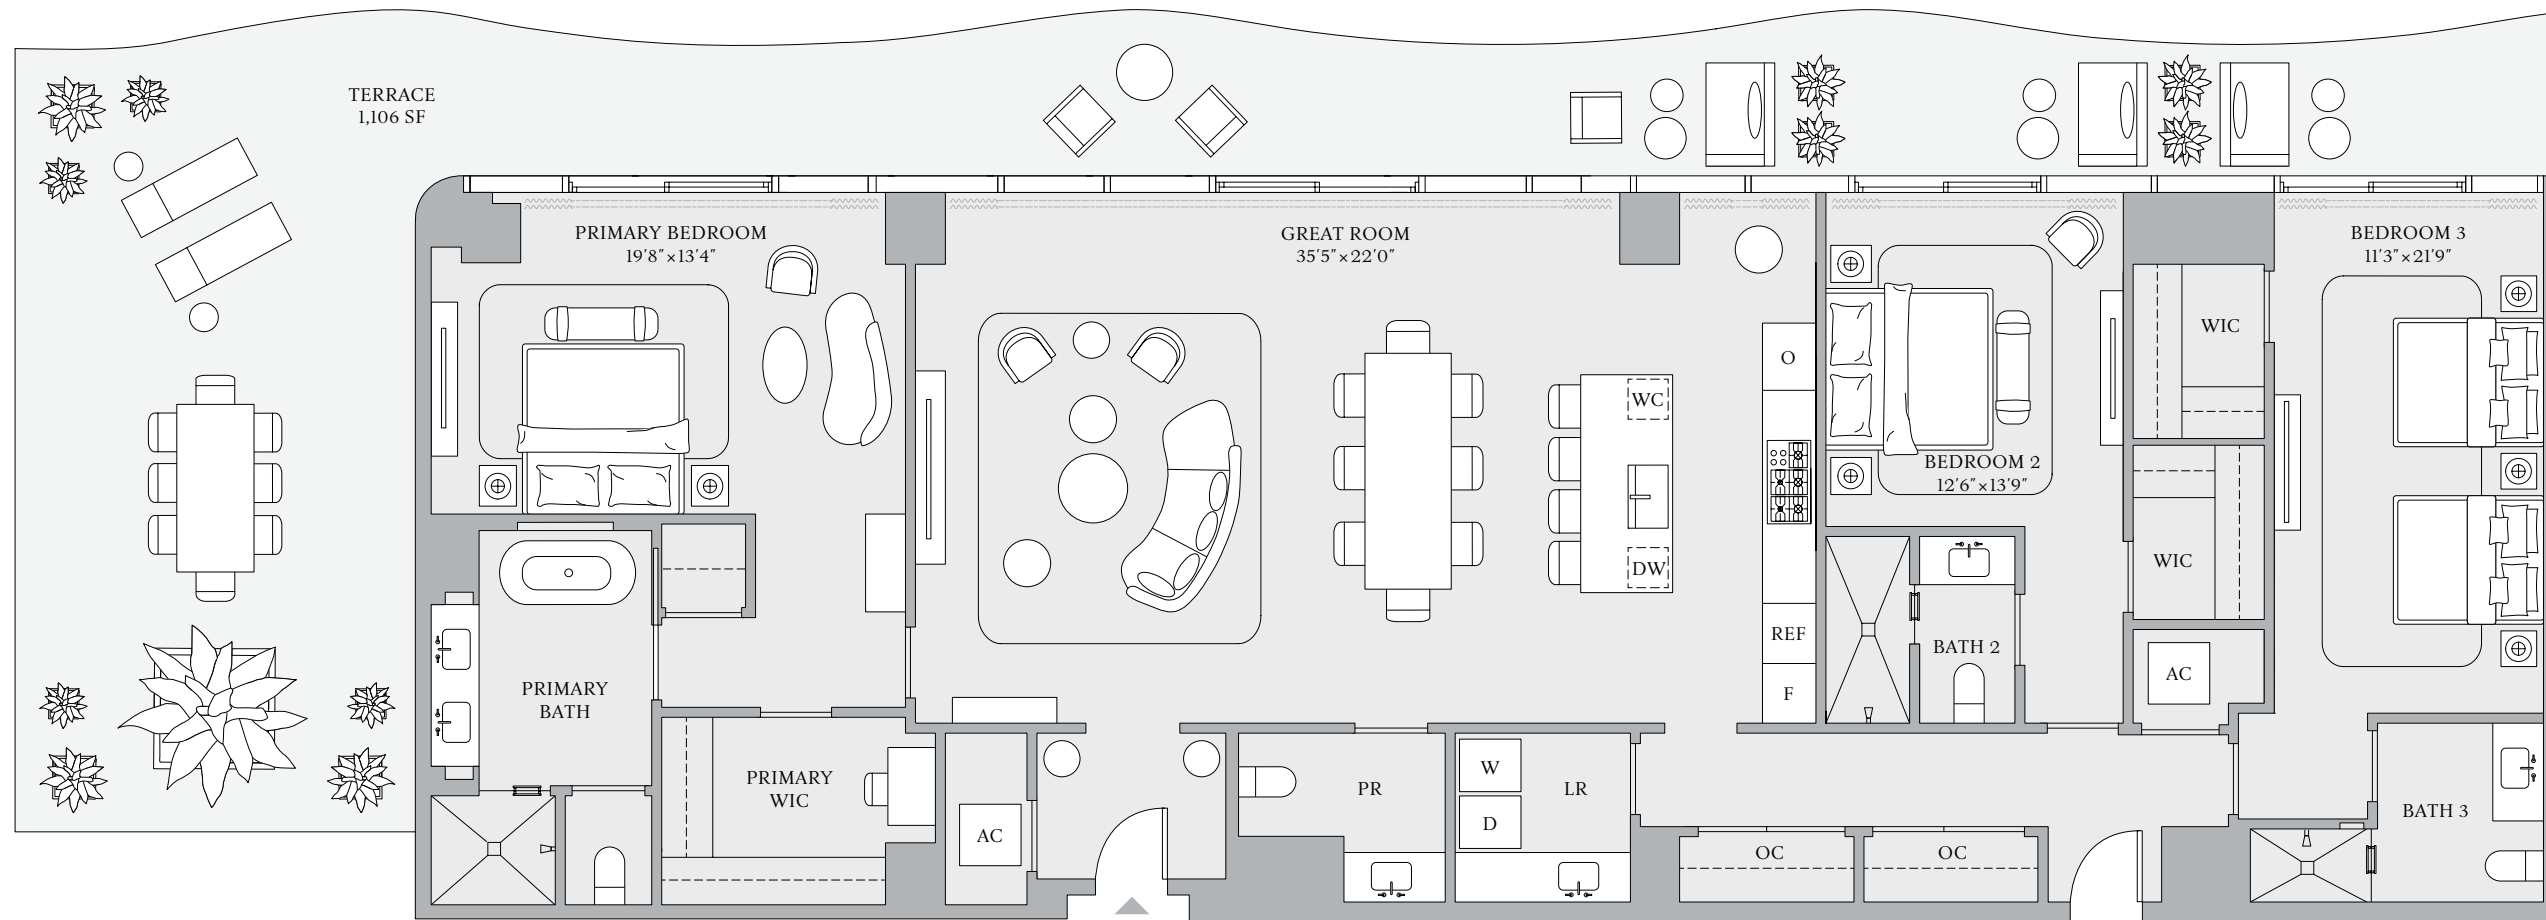

ST REGIS
BAHIA MAR ♦ FORT LAUDERDALE
THE RESIDENCES

**THE RESORT
COLLECTION**

*RESIDENCE 05
FLOOR 19*

3 BEDROOMS
3 BATHROOMS
POWDER ROOM

INTERIOR
2,737 SF | 254 SQM

EXTERIOR
1,106 SF | 103 SQM

TOTAL
3,843 SF | 357 SQM

INTRACOASTAL WATERWAY

ATLANTIC OCEAN