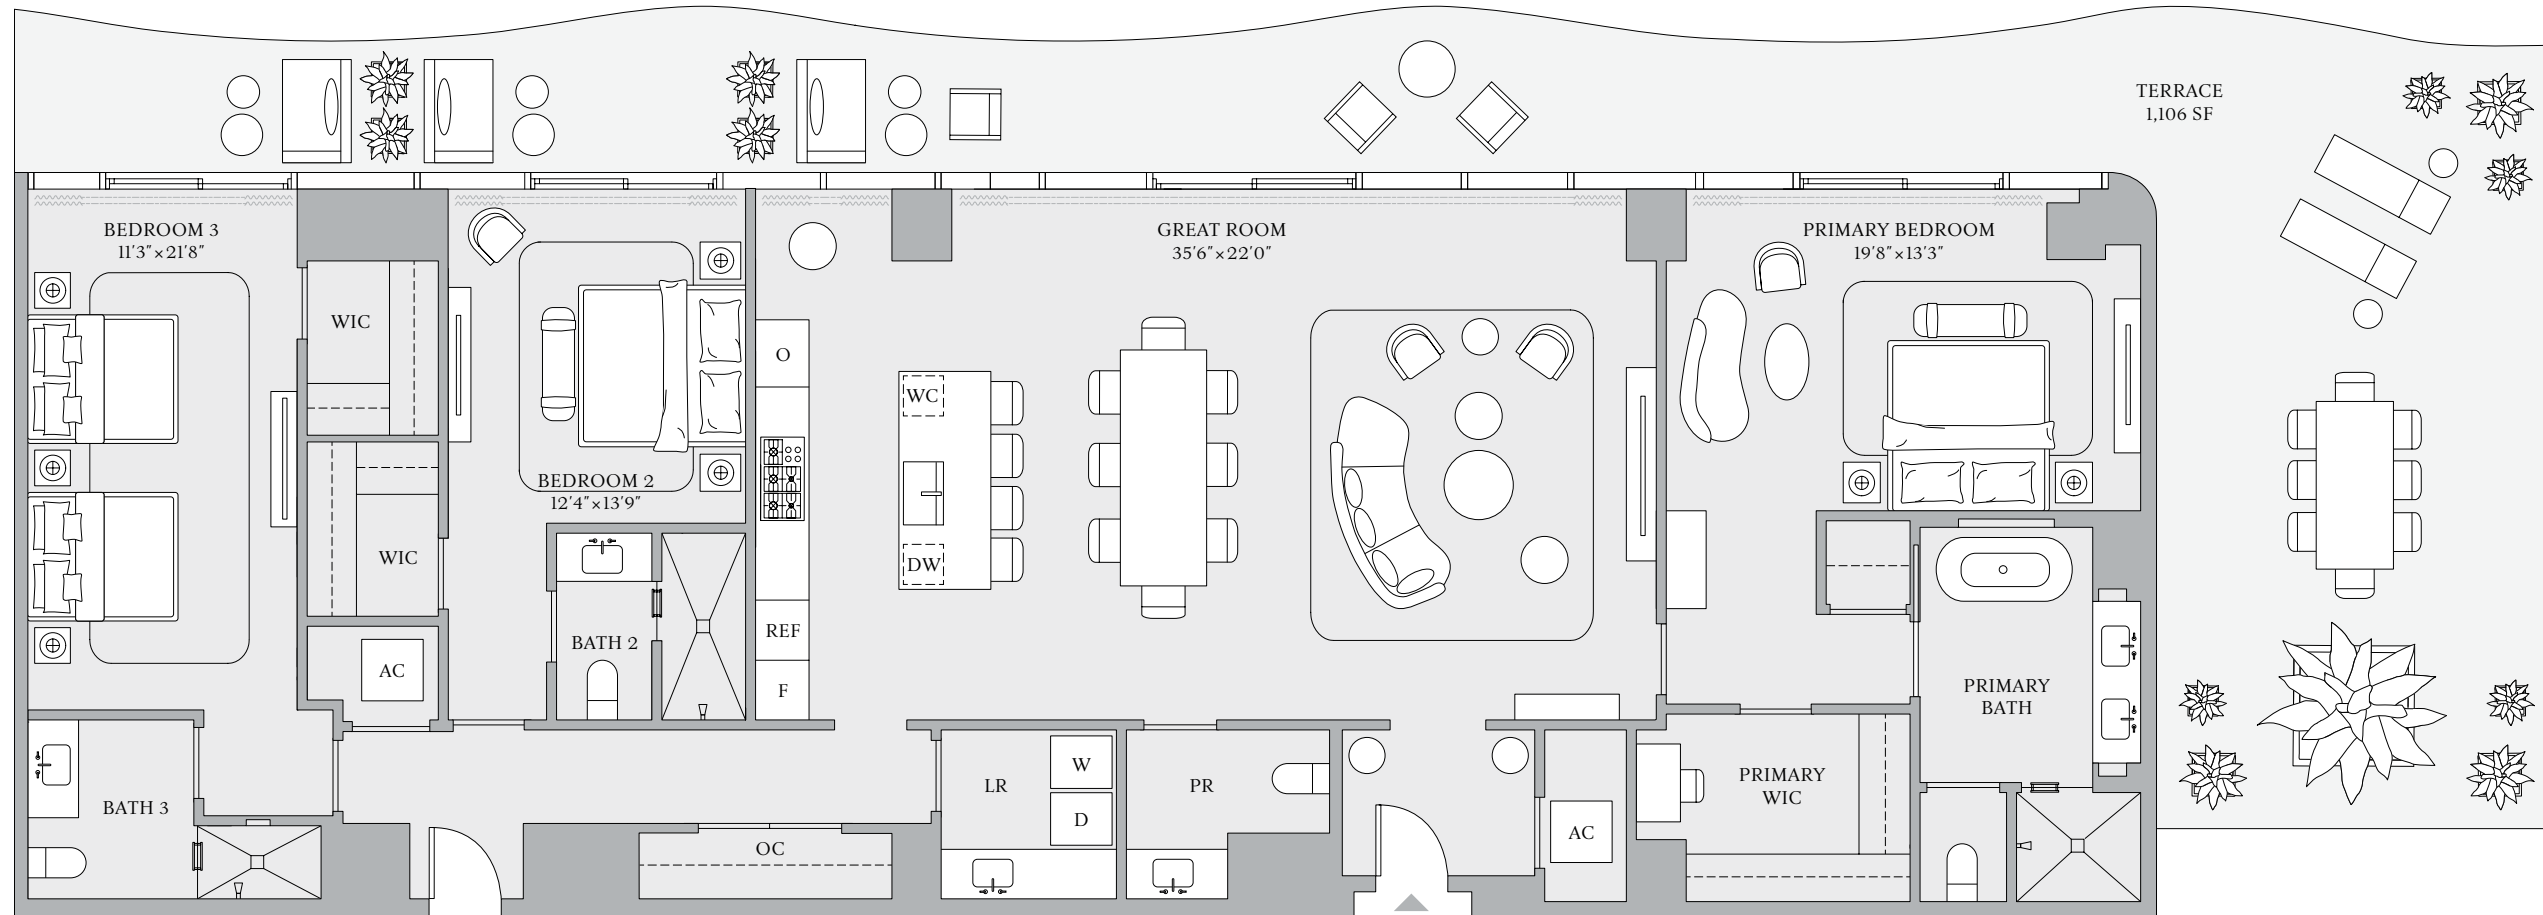

ST REGIS
BAHIA MAR ♦ FORT LAUDERDALE
THE RESIDENCES

**THE RESORT
COLLECTION**

*RESIDENCE 02
FLOOR 19*

3 BEDROOMS
3 BATHROOMS
POWDER ROOM

INTERIOR
2,718 SF | 253 SQM

EXTERIOR
1,106 SF | 103 SQM

TOTAL
3,824 SF | 356 SQM

INTRACOASTAL WATERWAY

ATLANTIC OCEAN