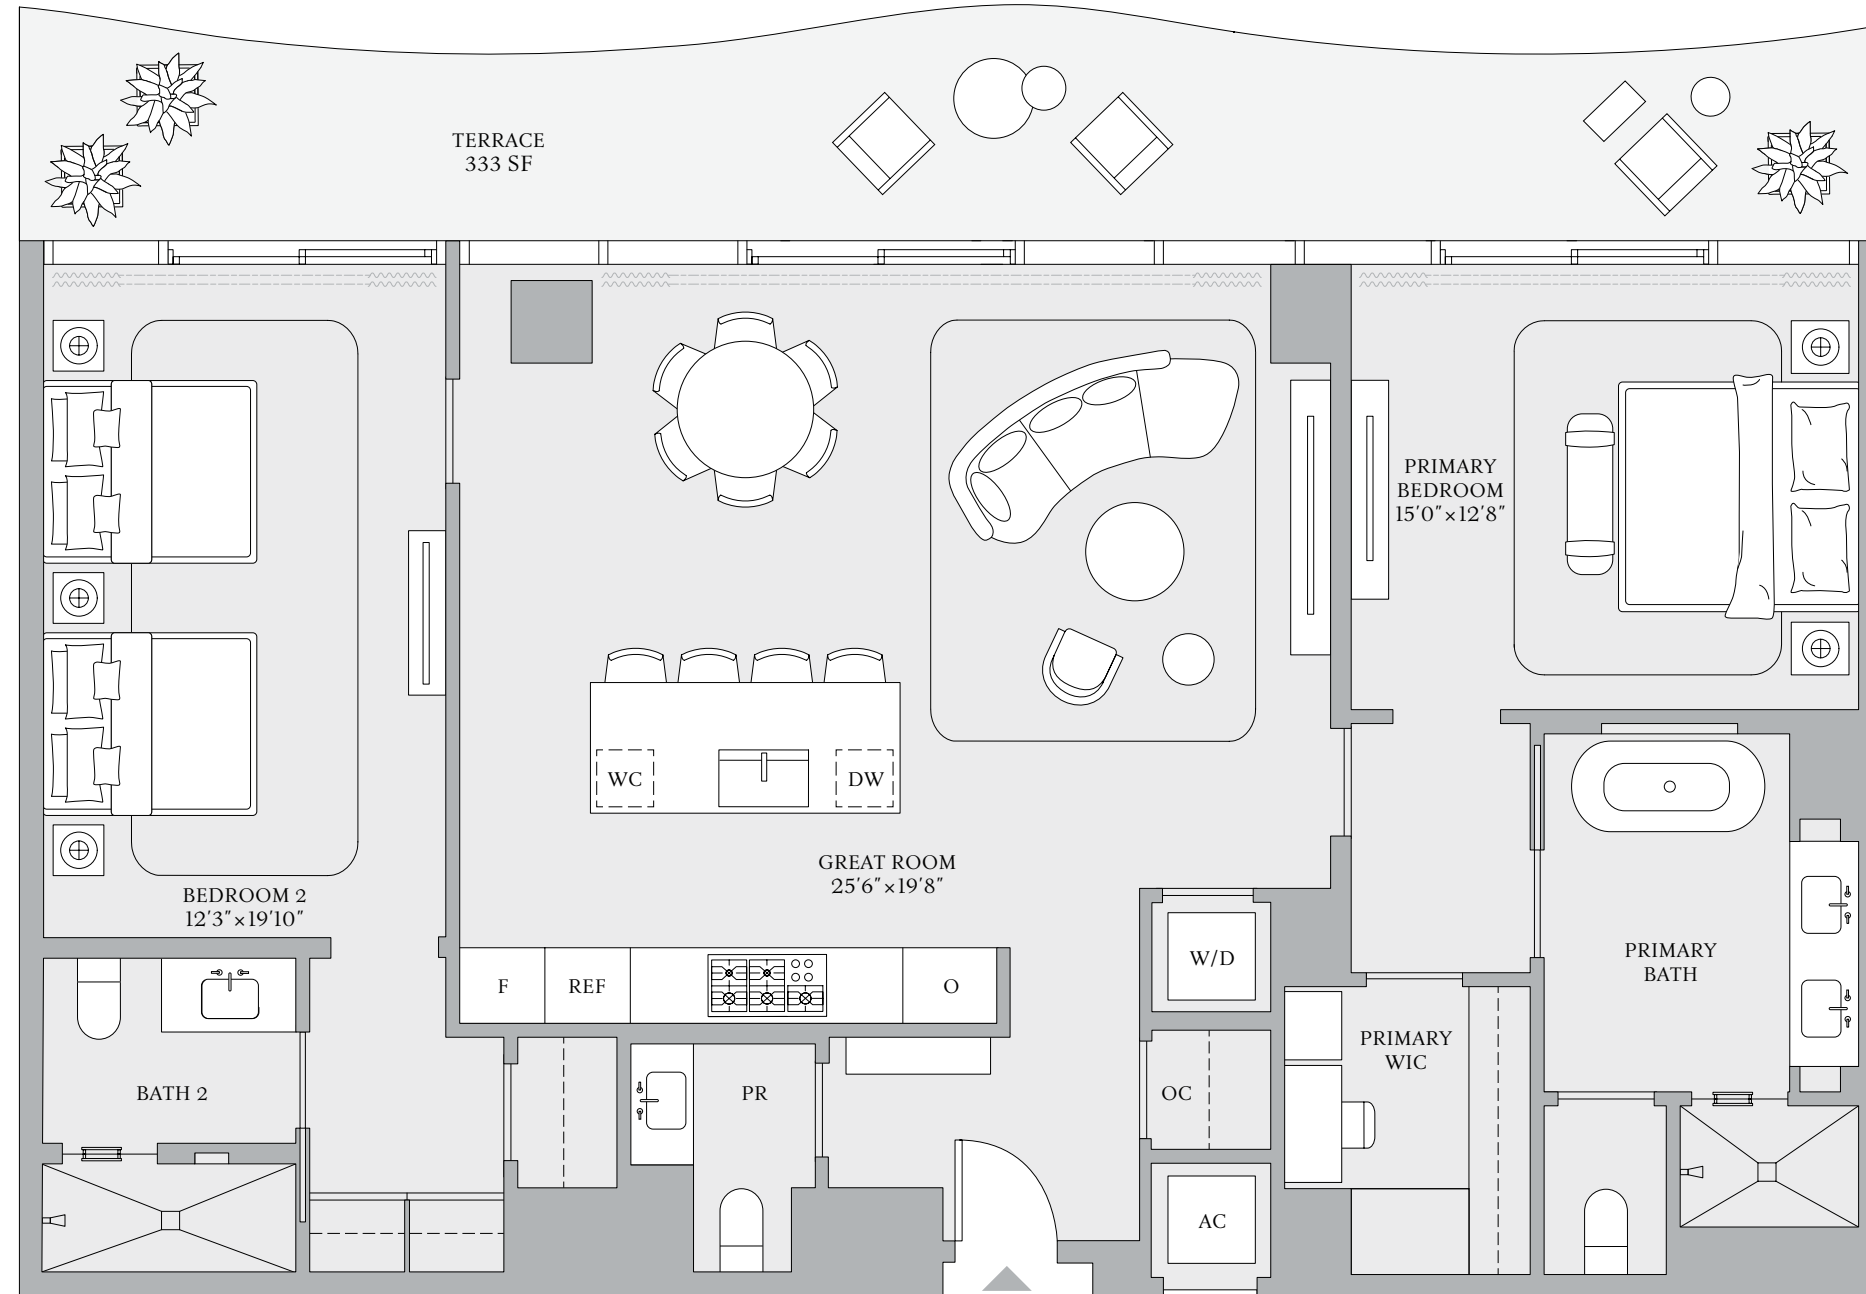

ST REGIS
BAHIA MAR ♦ FORT LAUDERDALE
THE RESIDENCES

**THE RESORT
COLLECTION**

RESIDENCE 02
FLOORS 14-18

2 BEDROOMS
2 BATHROOMS
POWDER ROOM

INTERIOR
1,647 SF | 153 SQM

EXTERIOR
333 SF | 31 SQM

TOTAL
1,980 SF | 184 SQM

INTRACOASTAL WATERWAY

ATLANTIC OCEAN