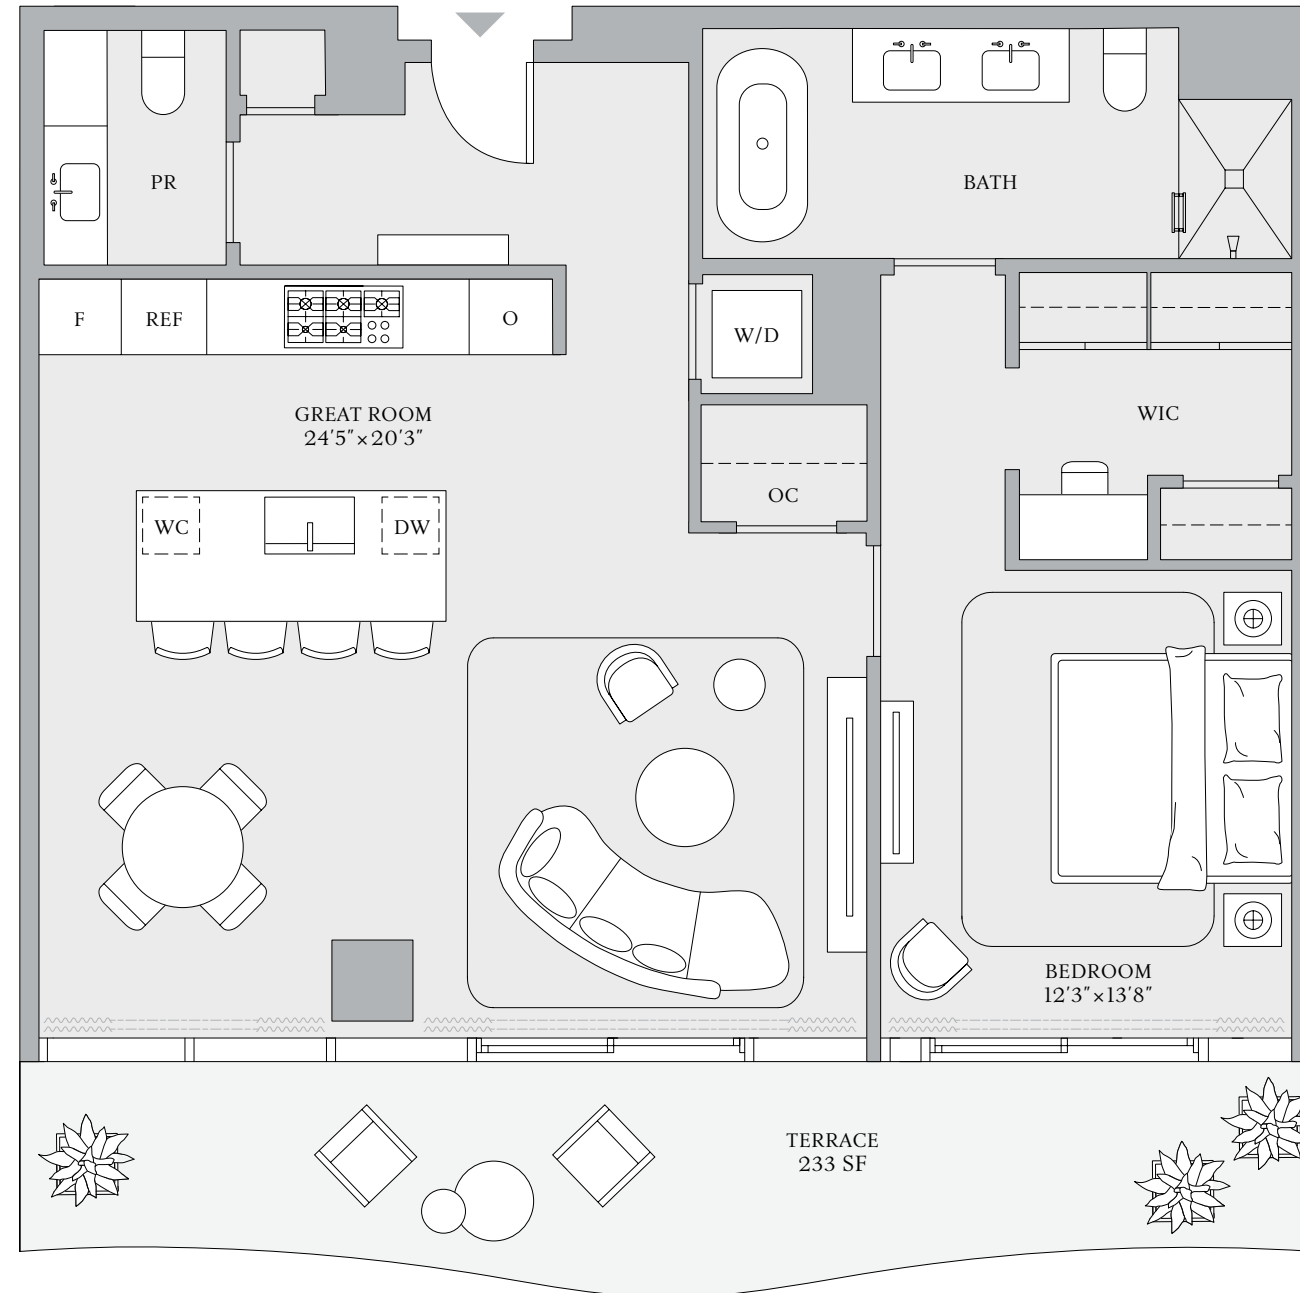

ST REGIS
BAHIA MAR ♦ FORT LAUDERDALE
THE RESIDENCES

THE RESORT COLLECTION

RESIDENCE 07
FLOORS 14-16

1 BEDROOM
1 BATHROOM
POWDER ROOM

INTERIOR
1,160 SF | 108 SQM

EXTERIOR
233 SF | 22 SQM

TOTAL
1,393 SF | 130 SQM

INTRACOASTAL WATERWAY

ATLANTIC OCEAN

ST REGIS
 BAHIA MAR ♦ FORT LAUDERDALE
 THE RESIDENCES

**THE RESORT
 COLLECTION**

*RESIDENCE 07
 FLOORS 17-18*

1 BEDROOM
 1 DEN
 1 BATHROOM
 POWDER ROOM

INTERIOR
 1,413 SF | 131 SQM