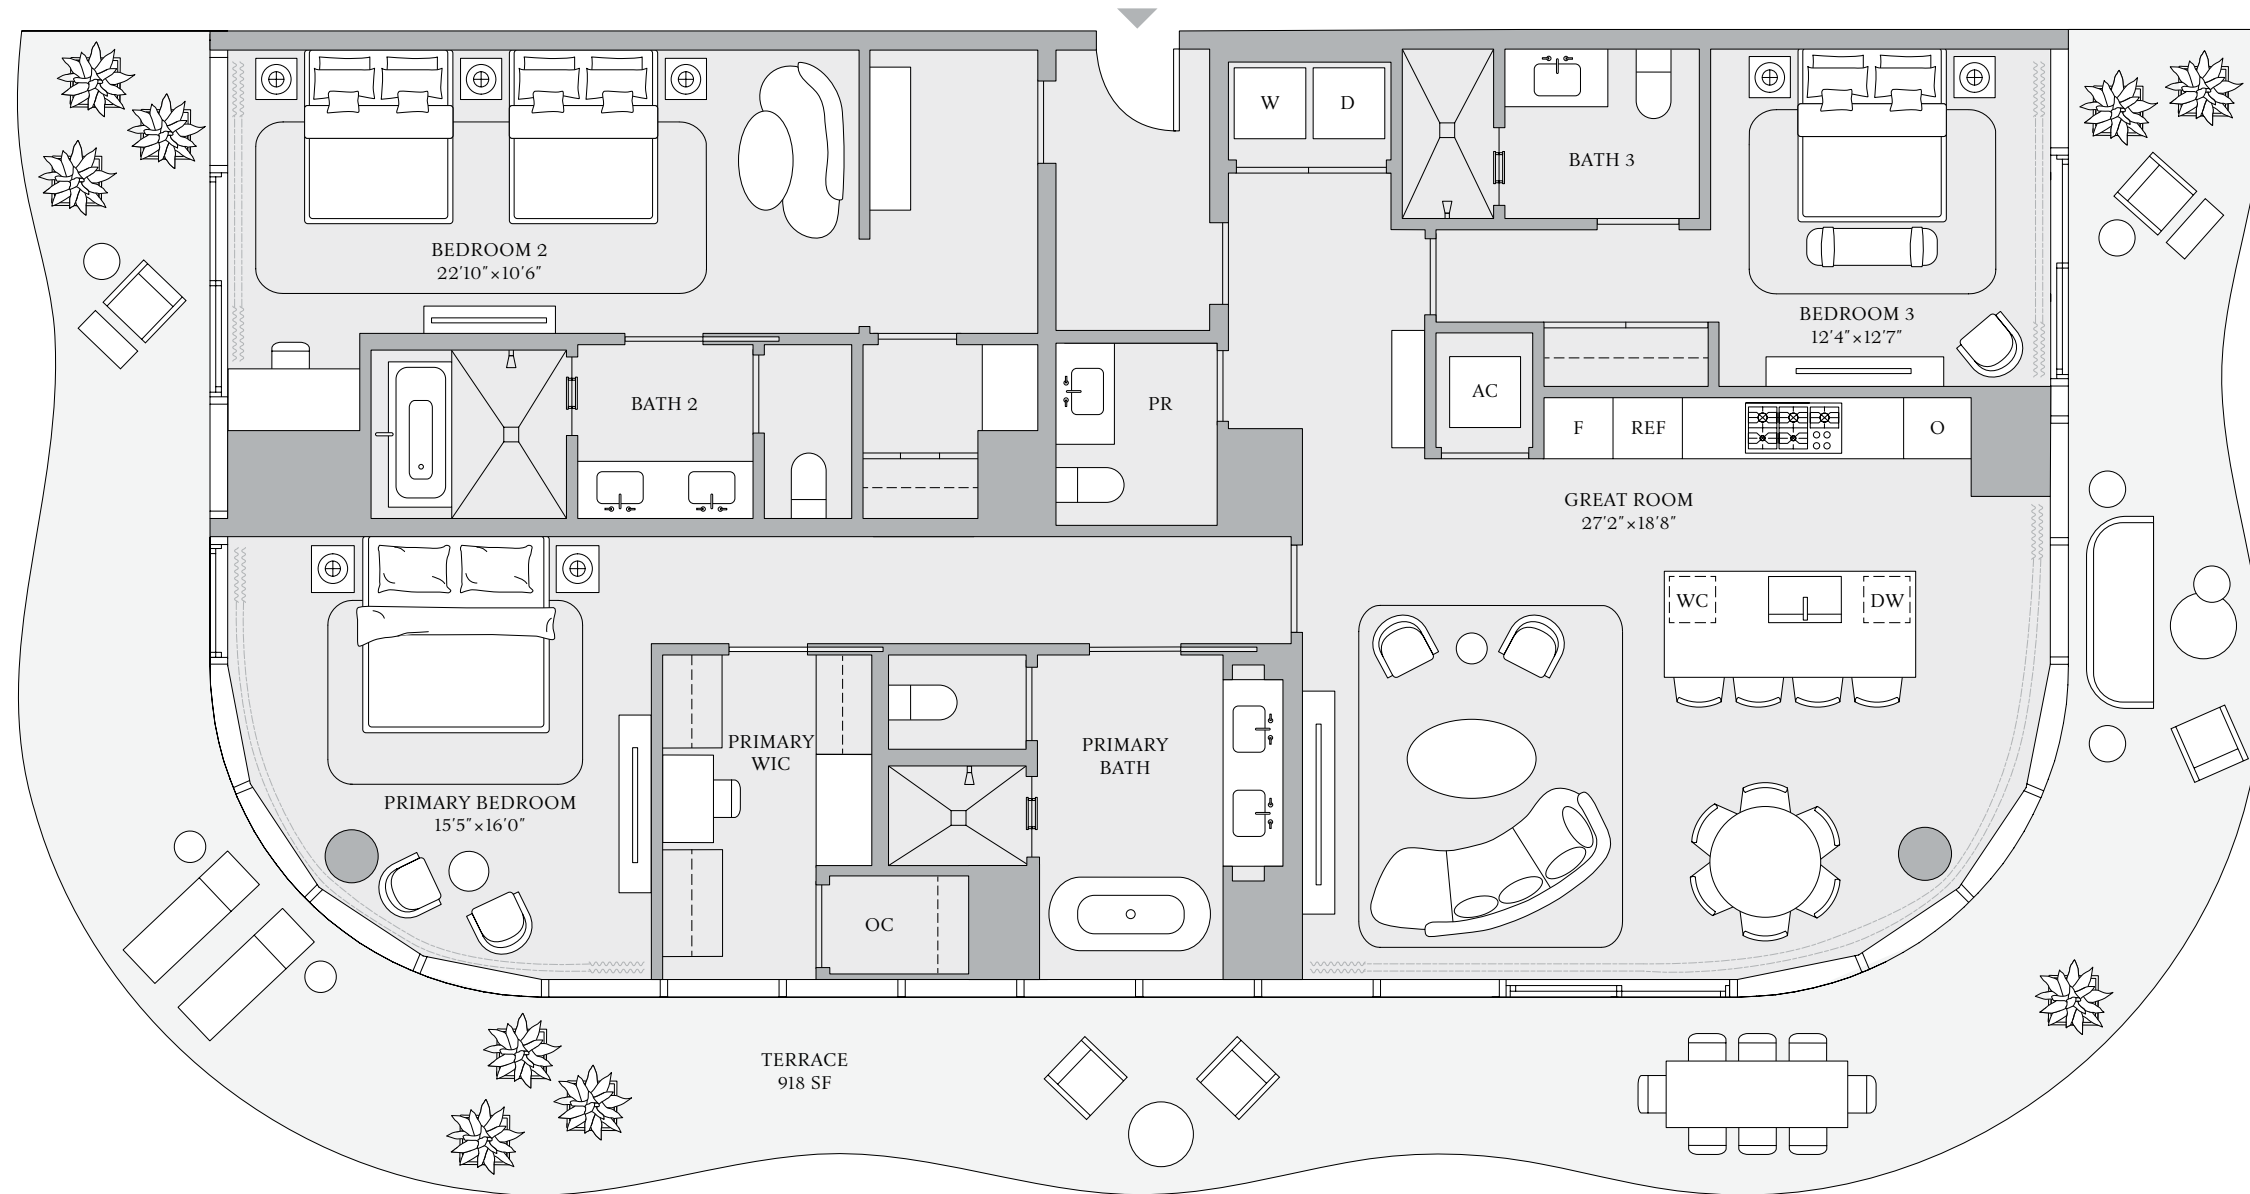

**THE RESORT
 COLLECTION**

RESIDENCE 06
 FLOORS 14-23

3 BEDROOMS
 3 BATHROOMS
 POWDER ROOM

INTERIOR
 2,278 SF | 212 SQM

EXTERIOR
 918 SF | 85 SQM

TOTAL
 3,196 SF | 297 SQM

INTRACOASTAL WATERWAY

ATLANTIC OCEAN