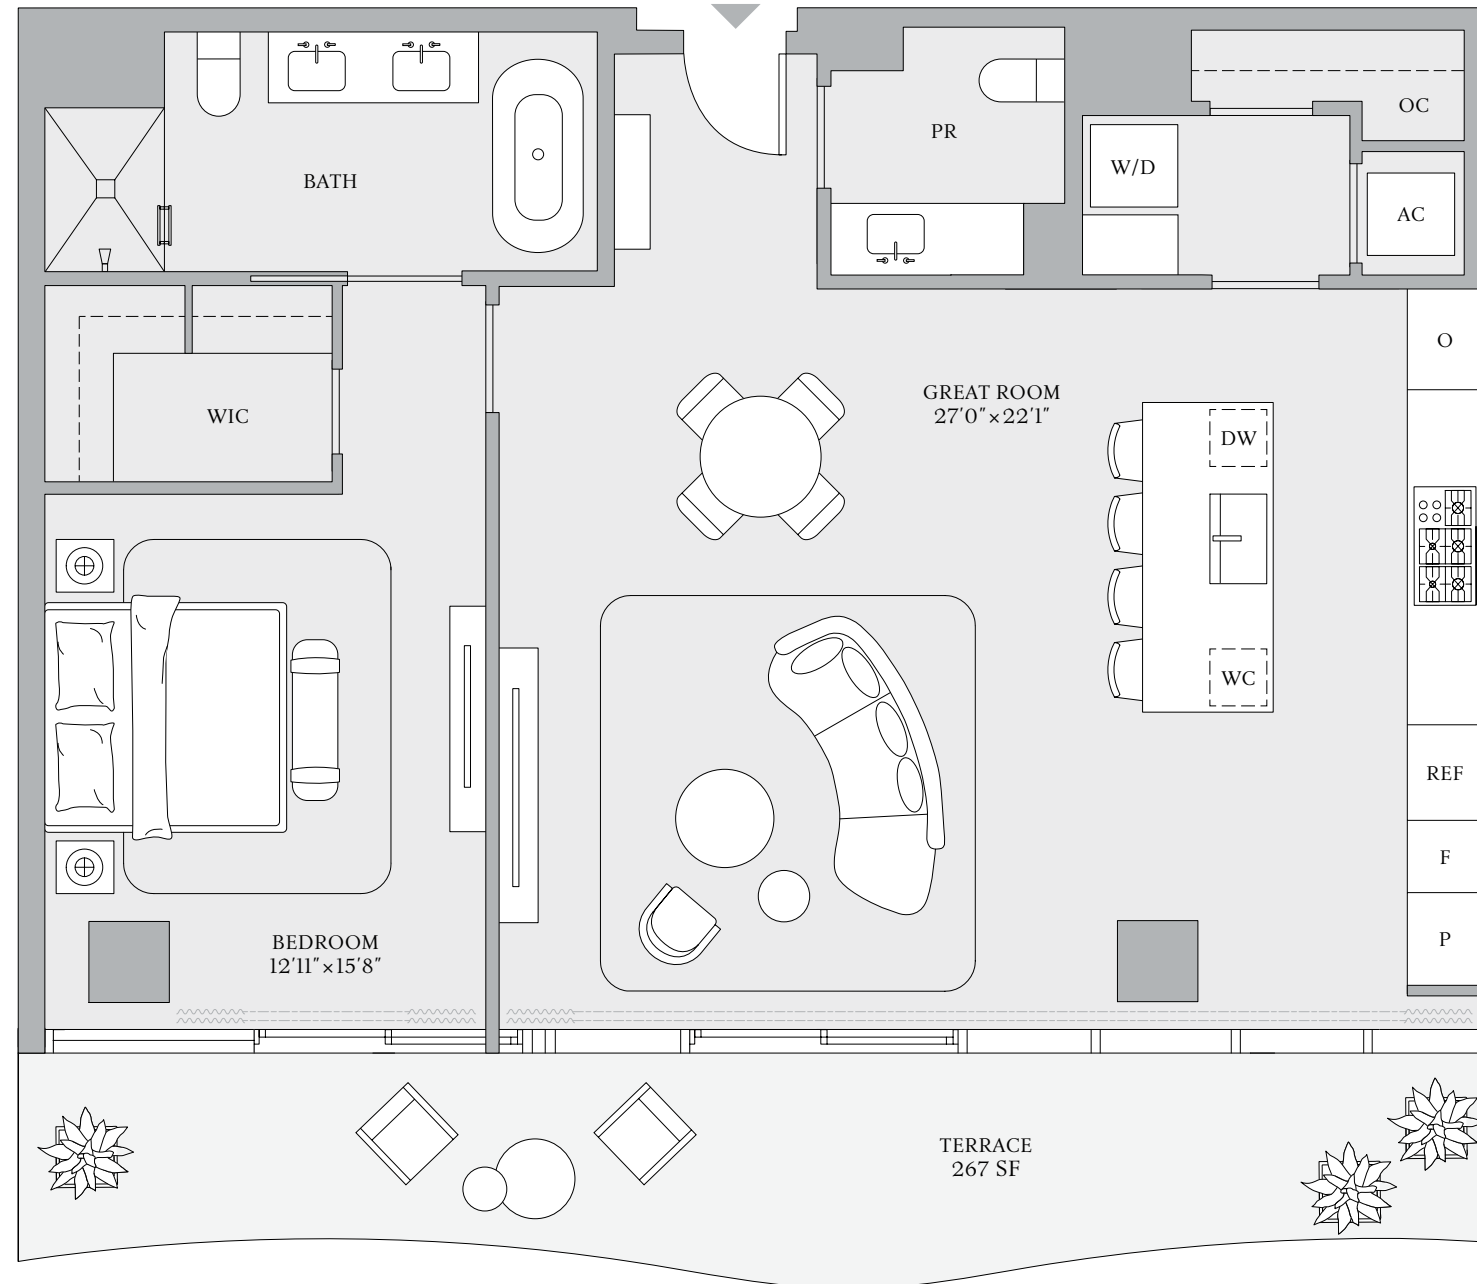

ST REGIS
BAHIA MAR ♦ FORT LAUDERDALE
THE RESIDENCES

**THE RESORT
COLLECTION**

*RESIDENCE 09
FLOORS 14-18*

1 BEDROOM
1 BATHROOM
POWDER ROOM

INTERIOR
1,343 SF | 125 SQM

EXTERIOR
267 SF | 25 SQM

TOTAL
1,610 SF | 150 SQM

INTRACOASTAL WATERWAY

ATLANTIC OCEAN