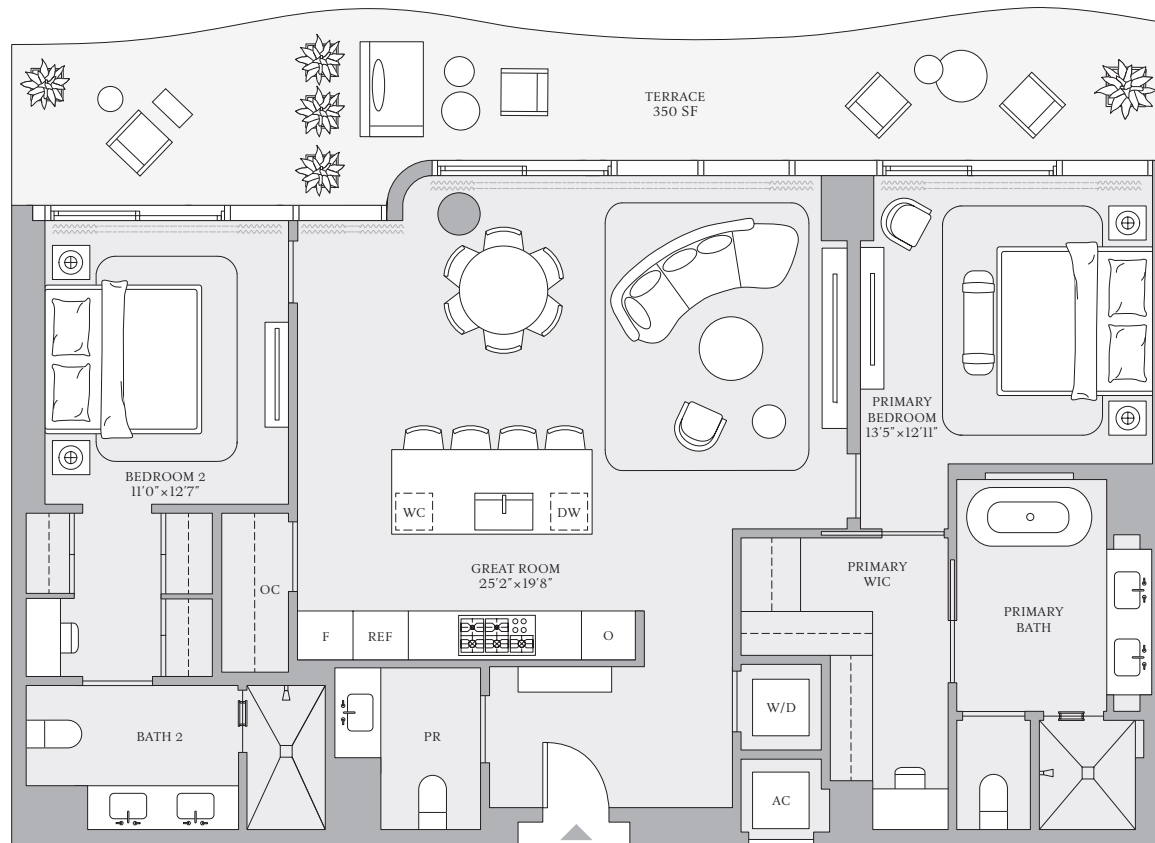

ST REGIS
BAHIA MAR • FORT LAUDERDALE
THE RESIDENCES

**THE RESORT
COLLECTION**

RESIDENCE 04
FLOORS 14, 17, 18

2 BEDROOMS
2 BATHROOMS
POWDER ROOM

INTERIOR
1,551 SF | 144 SQM

EXTERIOR
350 SF | 33 SQM

TOTAL
1,901 SF | 177 SQM

INTRACOASTAL WATERWAY

ATLANTIC OCEAN