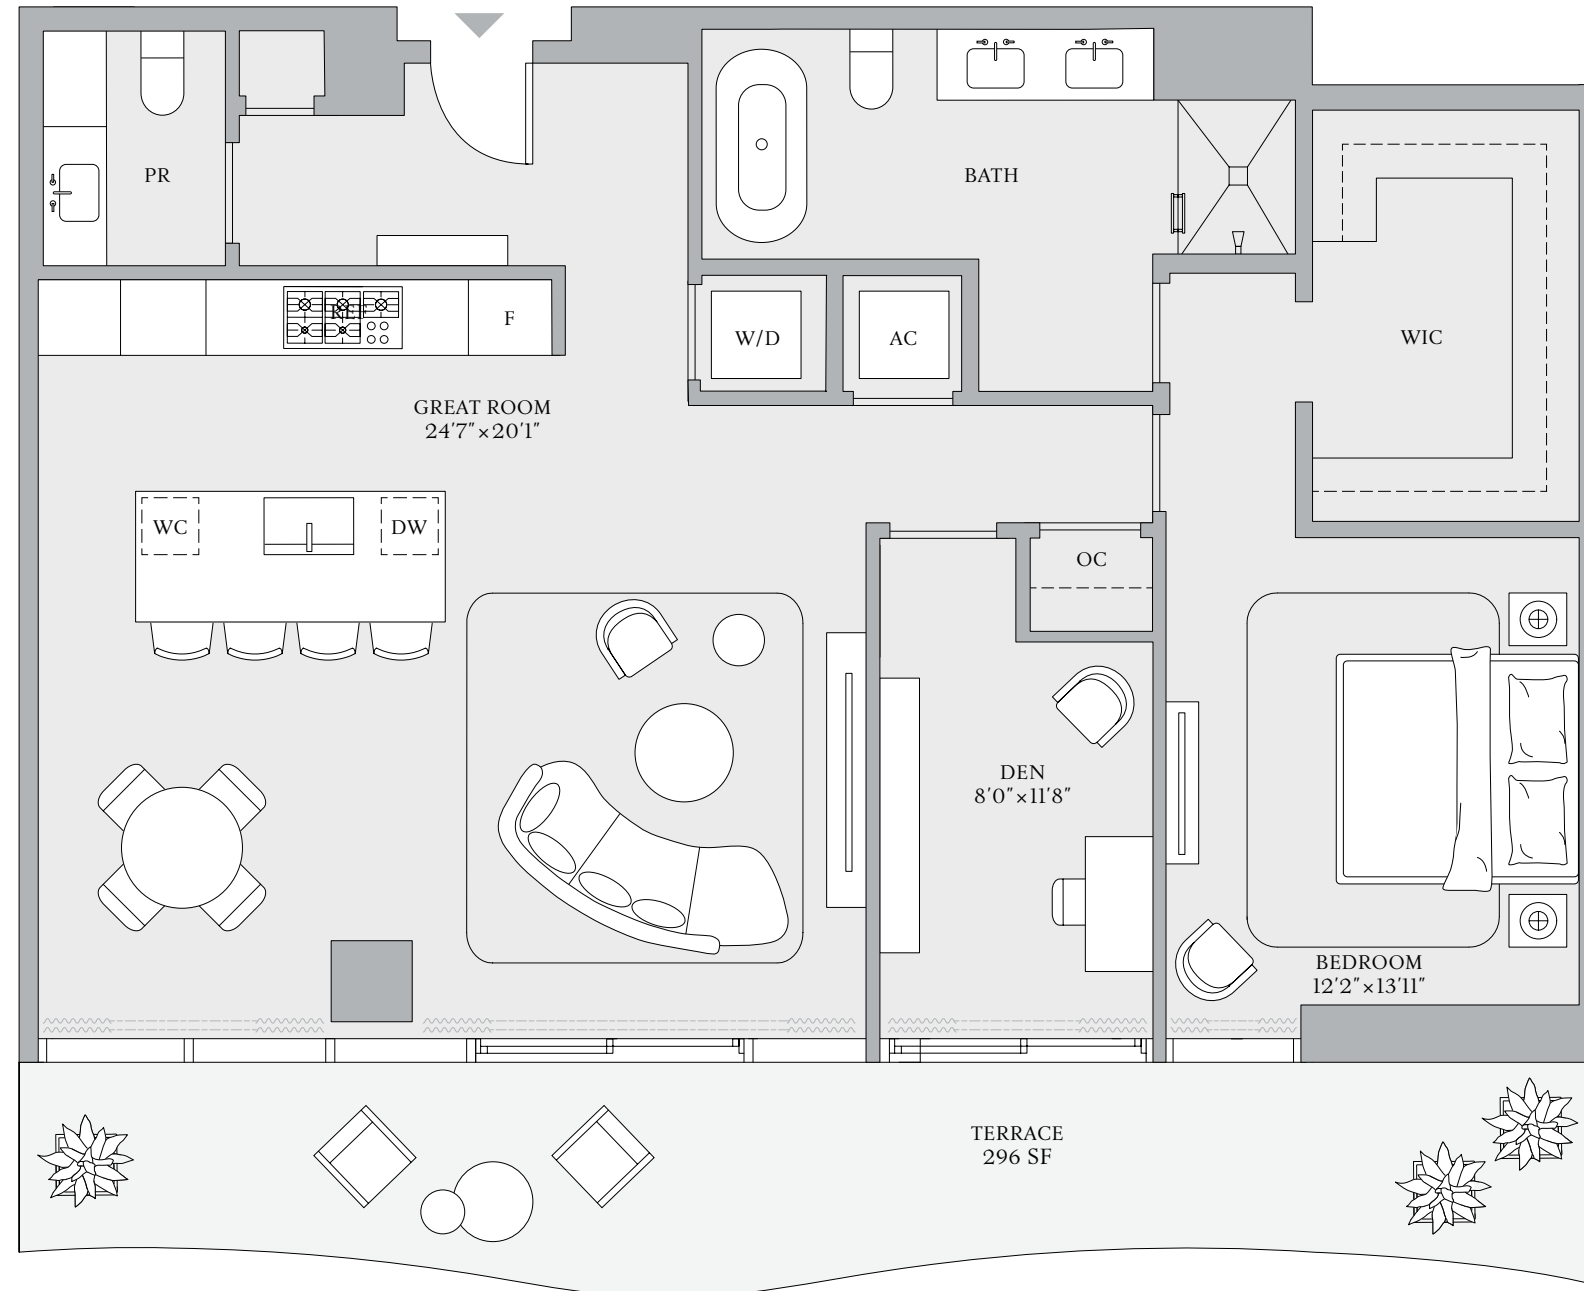

ST REGIS
BAHIA MAR ♦ FORT LAUDERDALE
THE RESIDENCES

**THE RESORT
COLLECTION**

*RESIDENCE 07
FLOORS 17-18*

1 BEDROOM
1 DEN
1 BATHROOM
POWDER ROOM

INTERIOR
1,413 SF | 131 SQM

EXTERIOR
296 SF | 27 SQM

TOTAL
1,709 SF | 158 SQM

INTRACOASTAL WATERWAY

ATLANTIC OCEAN