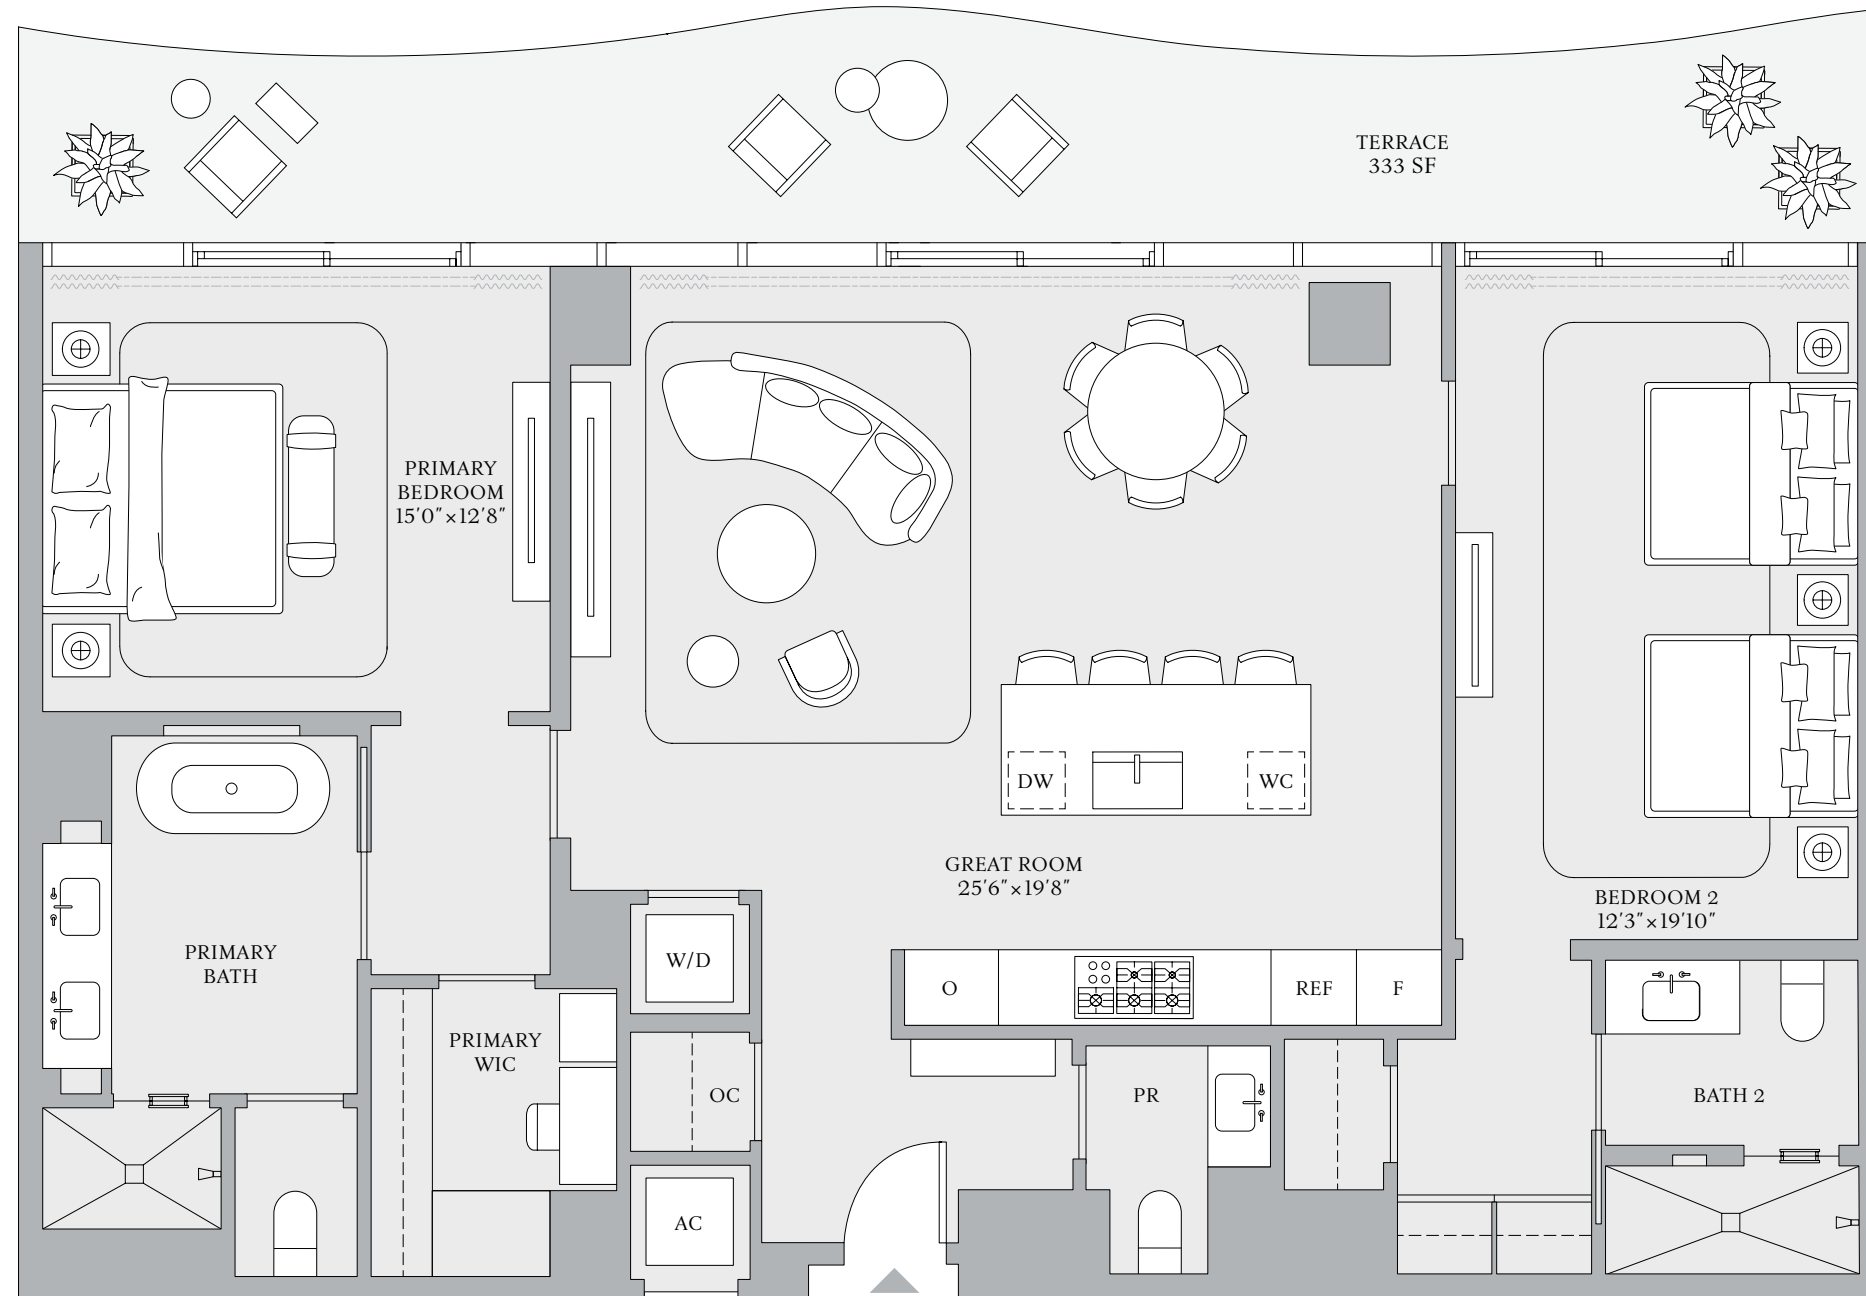

ST REGIS
BAHIA MAR ♦ FORT LAUDERDALE
THE RESIDENCES

**THE RESORT
COLLECTION**

*RESIDENCE 05
FLOORS 14-18*

2 BEDROOMS
2 BATHROOMS
POWDER ROOM

INTERIOR
1,647 SF | 153 SQM

EXTERIOR
333 SF | 31 SQM

TOTAL
1,980 SF | 184 SQM

INTRACOASTAL WATERWAY

ATLANTIC OCEAN