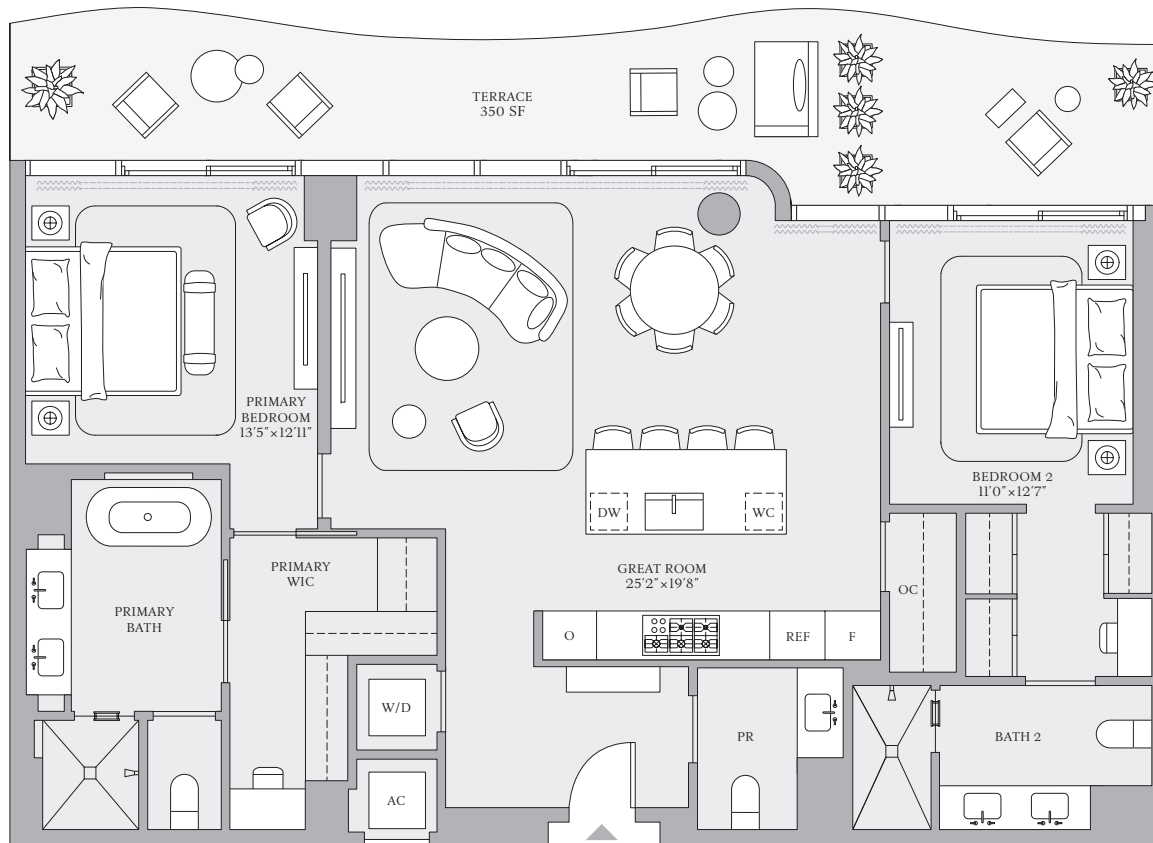

**THE RESORT
 COLLECTION**

RESIDENCE 03
 FLOORS 14, 17, 18

2 BEDROOMS
 2 BATHROOMS
 POWDER ROOM

INTERIOR
 1,551 SF | 144 SQM

EXTERIOR
 350 SF | 33 SQM

TOTAL
 1,901 SF | 177 SQM

INTRACOASTAL WATERWAY

ATLANTIC OCEAN