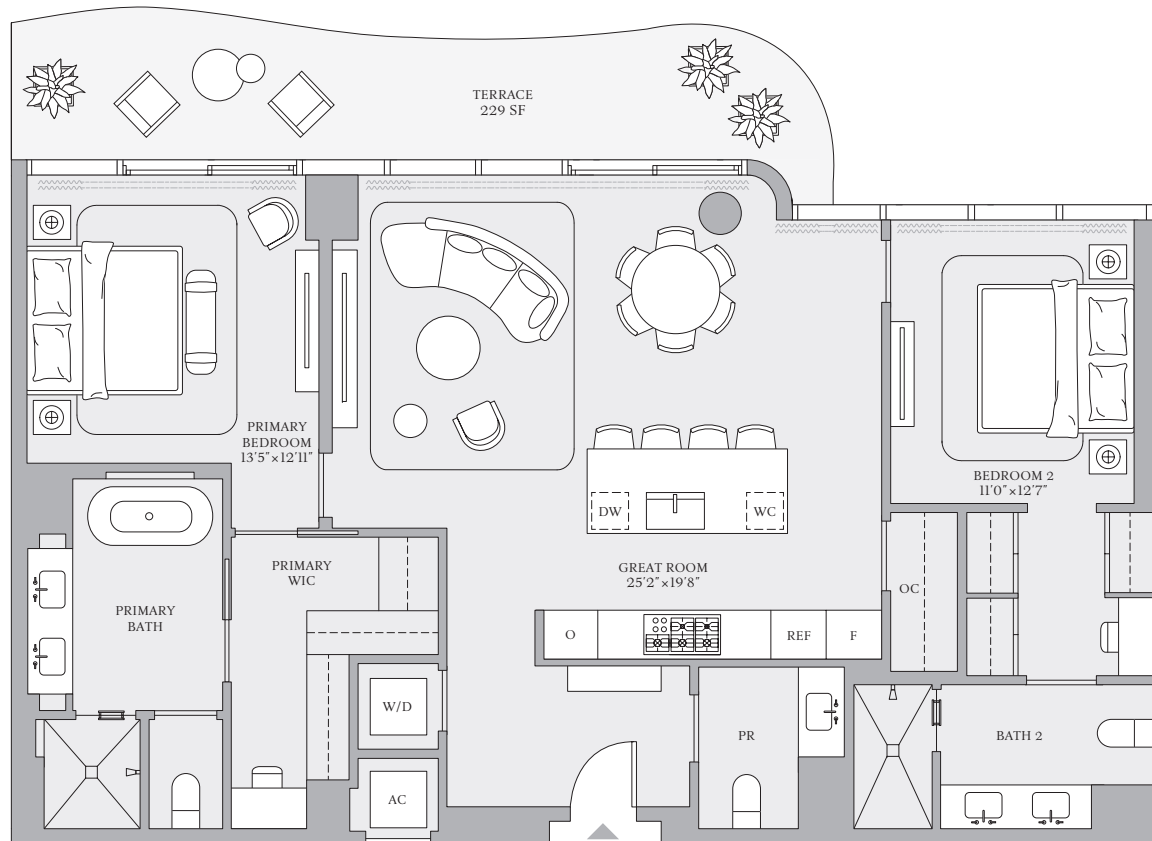

ST REGIS
BAHIA MAR • FORT LAUDERDALE
THE RESIDENCES

**THE RESORT
COLLECTION**

RESIDENCE 03
FLOORS 15, 16

2 BEDROOMS
2 BATHROOMS
POWDER ROOM

INTERIOR
1,551 SF | 144 SQM

EXTERIOR
229 SF | 21 SQM

TOTAL
1,780 SF | 165 SQM

INTRACOASTAL WATERWAY

ATLANTIC OCEAN