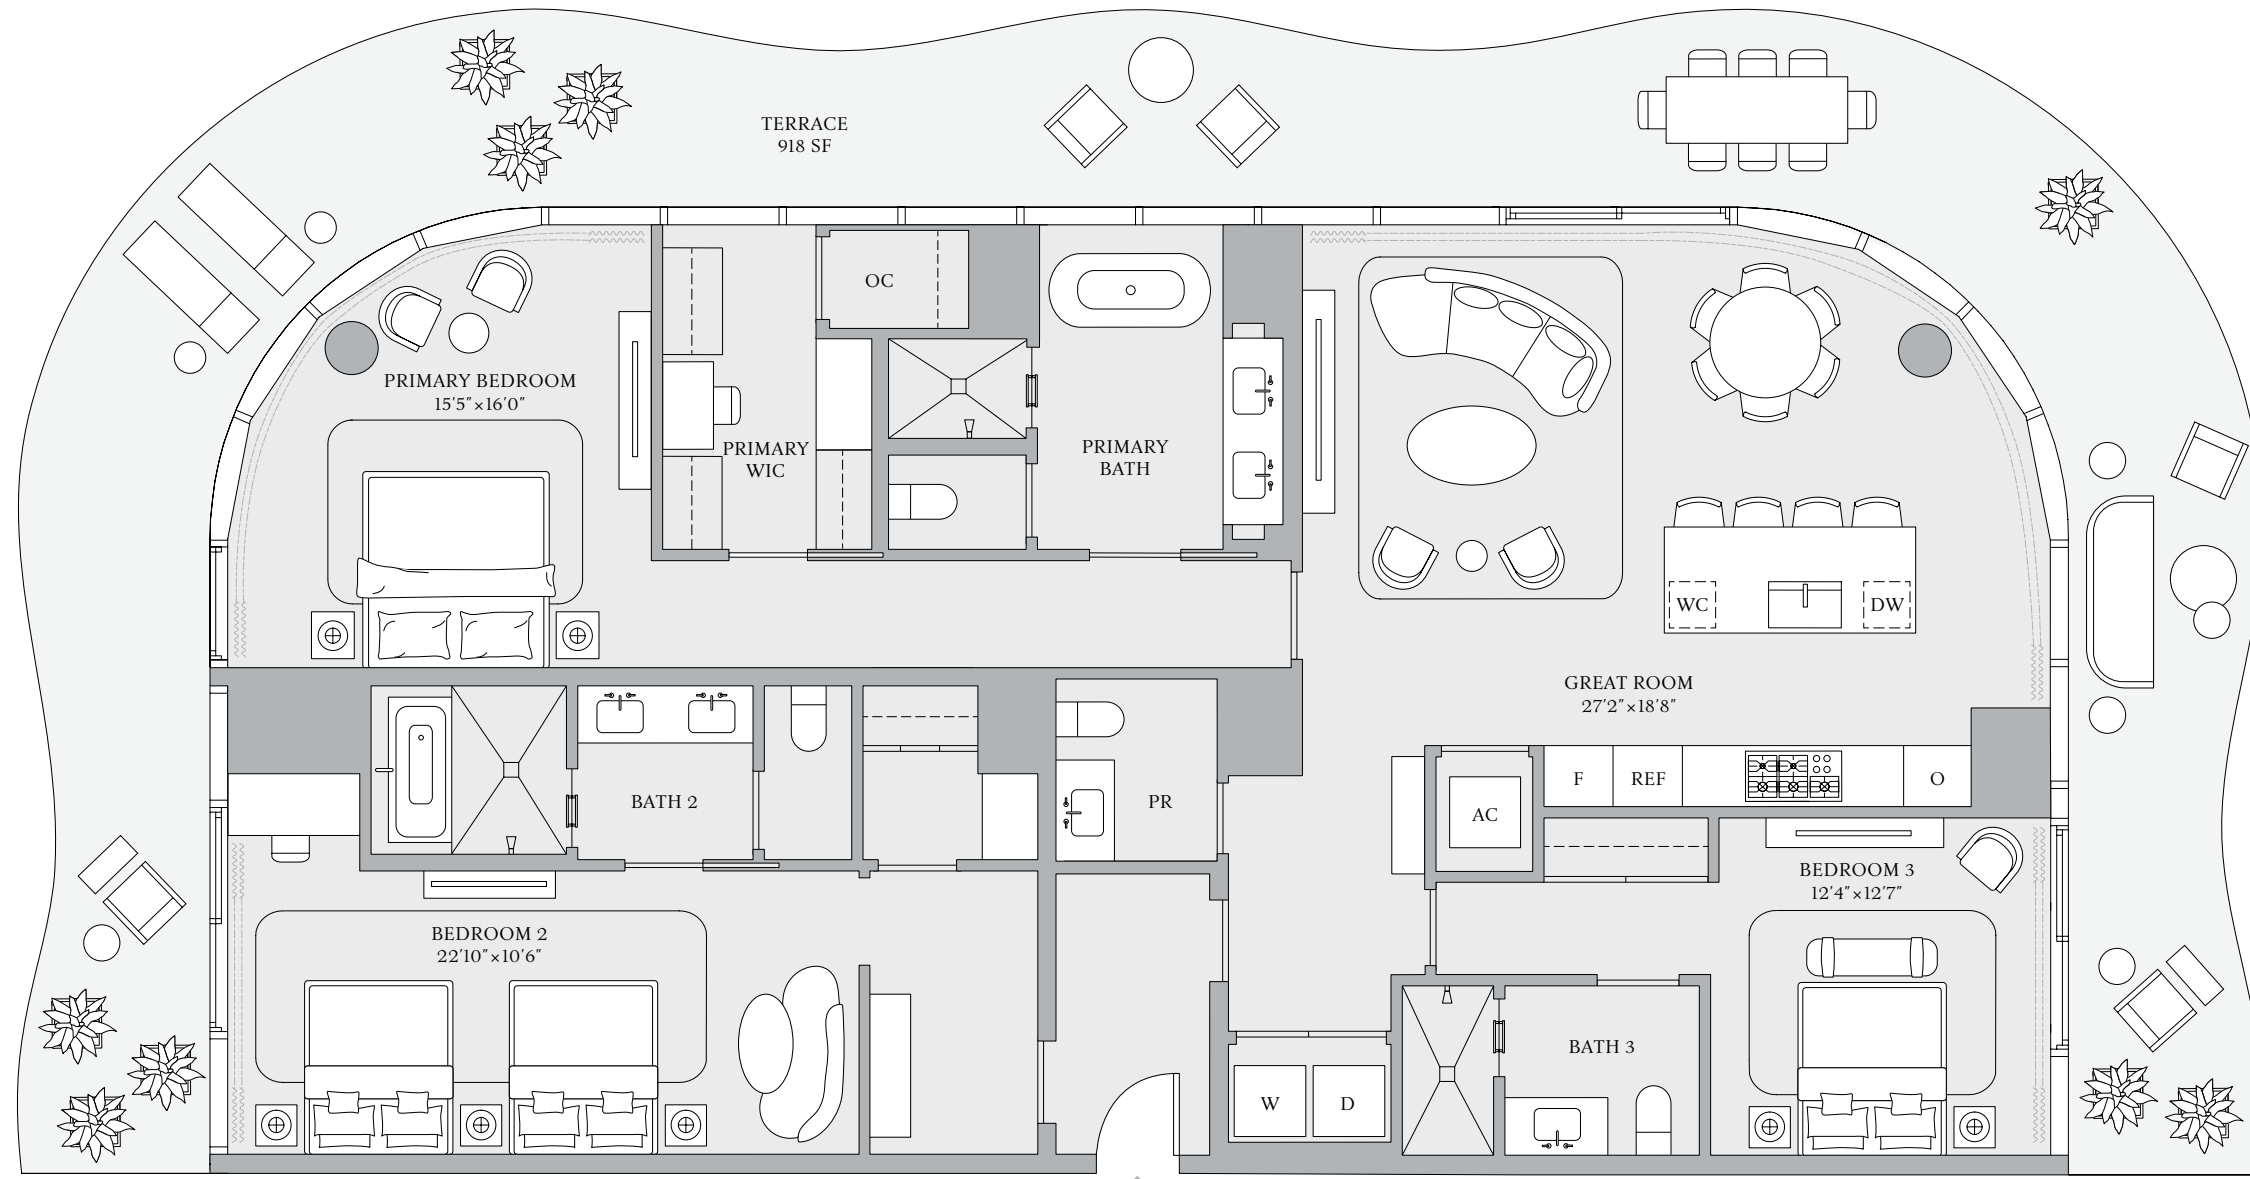

**THE RESORT
 COLLECTION**

*RESIDENCE 01
 FLOORS 14-23*

3 BEDROOMS
 3 BATHROOMS
 POWDER ROOM

INTERIOR
 2,278 SF | 212 SQM

EXTERIOR
 918 SF | 85 SQM

TOTAL
 3,196 SF | 297 SQM

INTRACOASTAL WATERWAY

ATLANTIC OCEAN