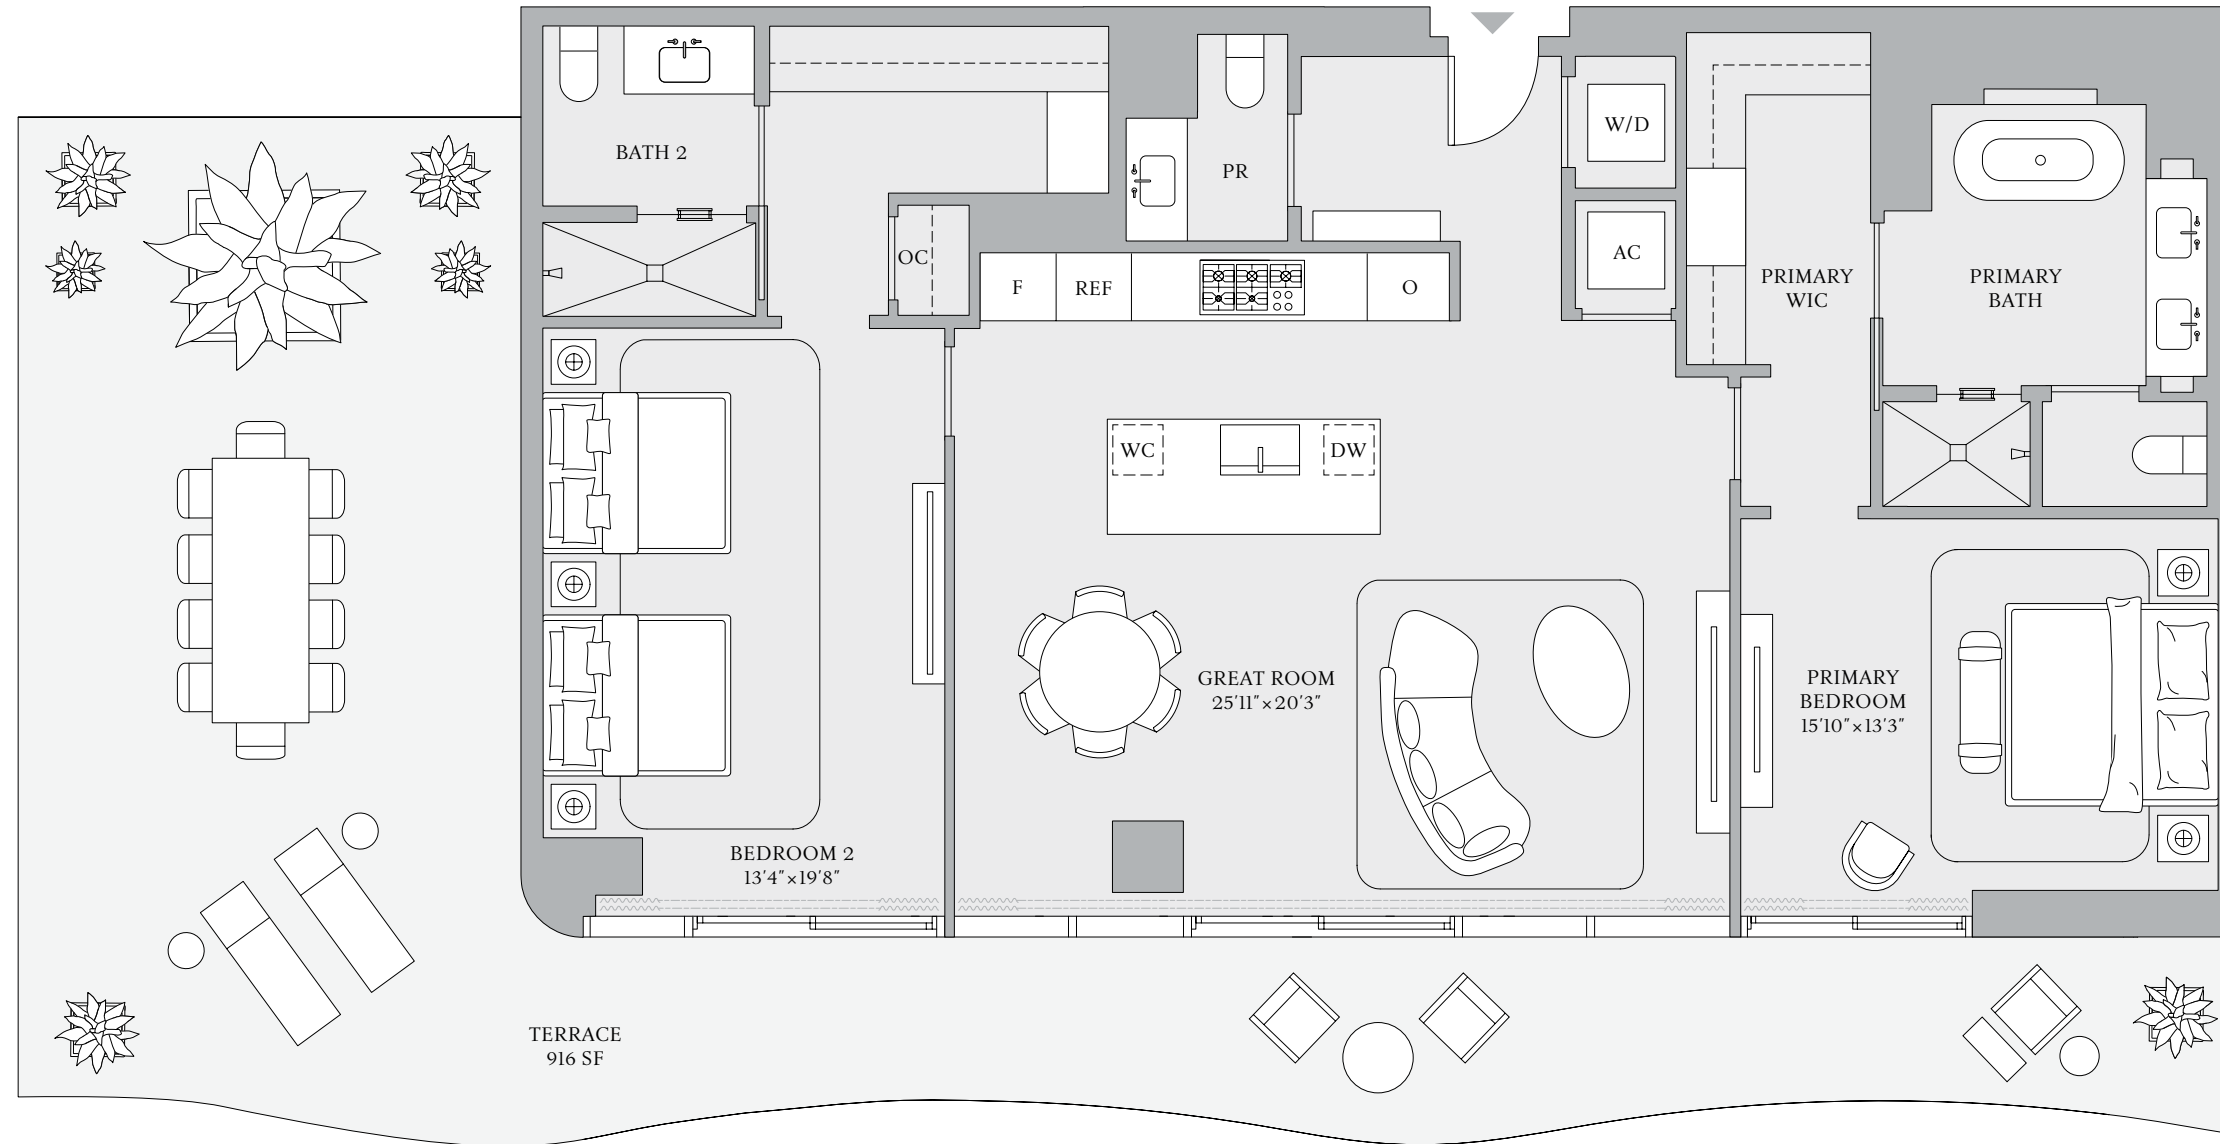

**THE RESORT
 COLLECTION**

*RESIDENCE 07
 FLOOR 19*

2 BEDROOMS
 2 BATHROOMS
 POWDER ROOM

INTERIOR
 1,737 SF | 161 SQM

EXTERIOR
 916 SF | 85 SQM

TOTAL
 2,653 SF | 246 SQM

INTRACOASTAL WATERWAY

ATLANTIC OCEAN