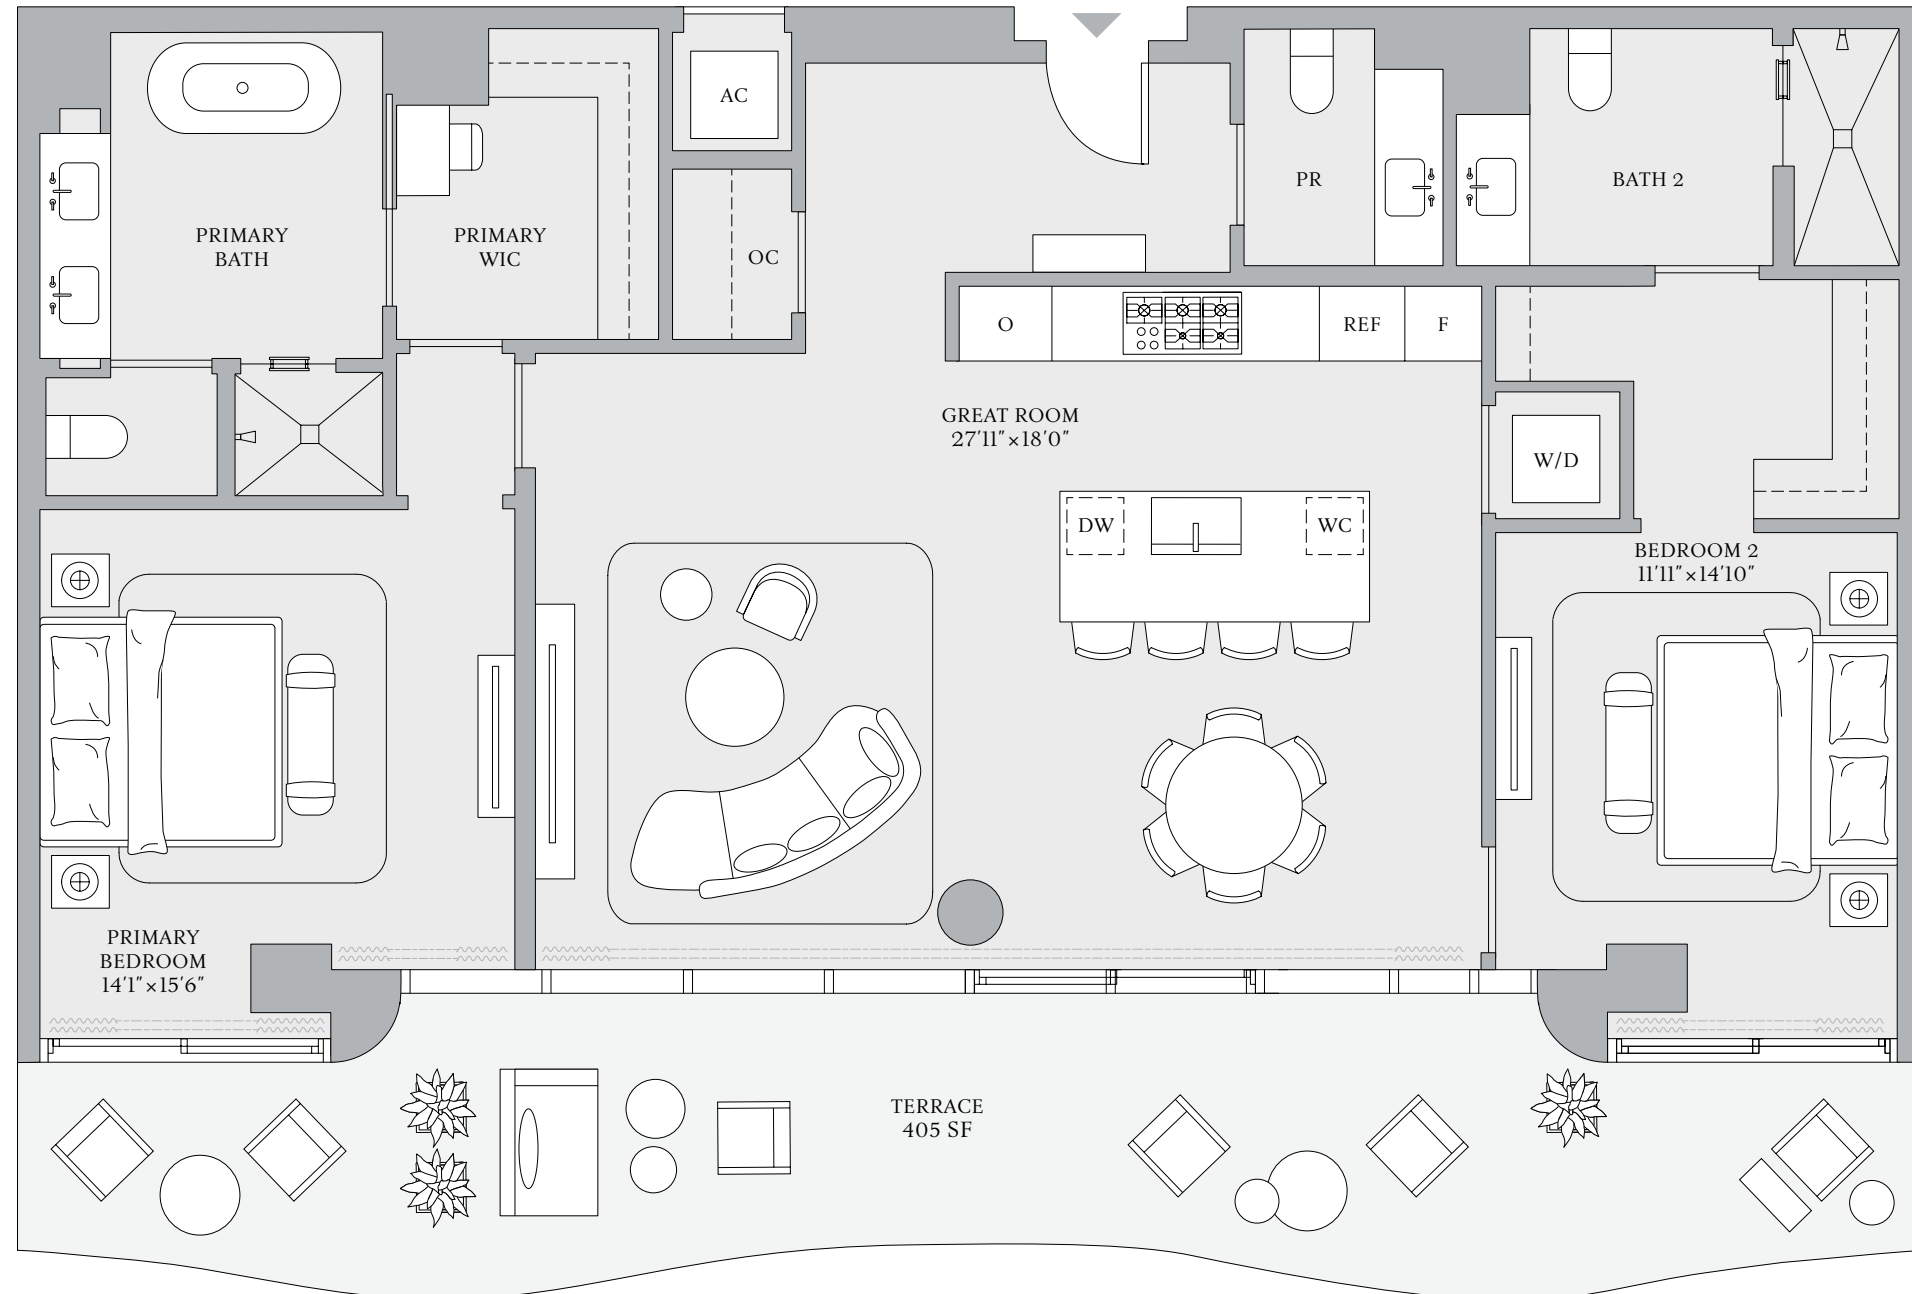

ST REGIS
BAHIA MAR ♦ FORT LAUDERDALE
THE RESIDENCES

**THE RESORT
COLLECTION**

RESIDENCE 08
FLOORS 14, 17, 18

2 BEDROOMS
2 BATHROOMS
POWDER ROOM

INTERIOR
1,627 SF | 151 SQM

EXTERIOR
405 SF | 38 SQM

TOTAL
2,032 SF | 189 SQM

INTRACOASTAL WATERWAY

ATLANTIC OCEAN