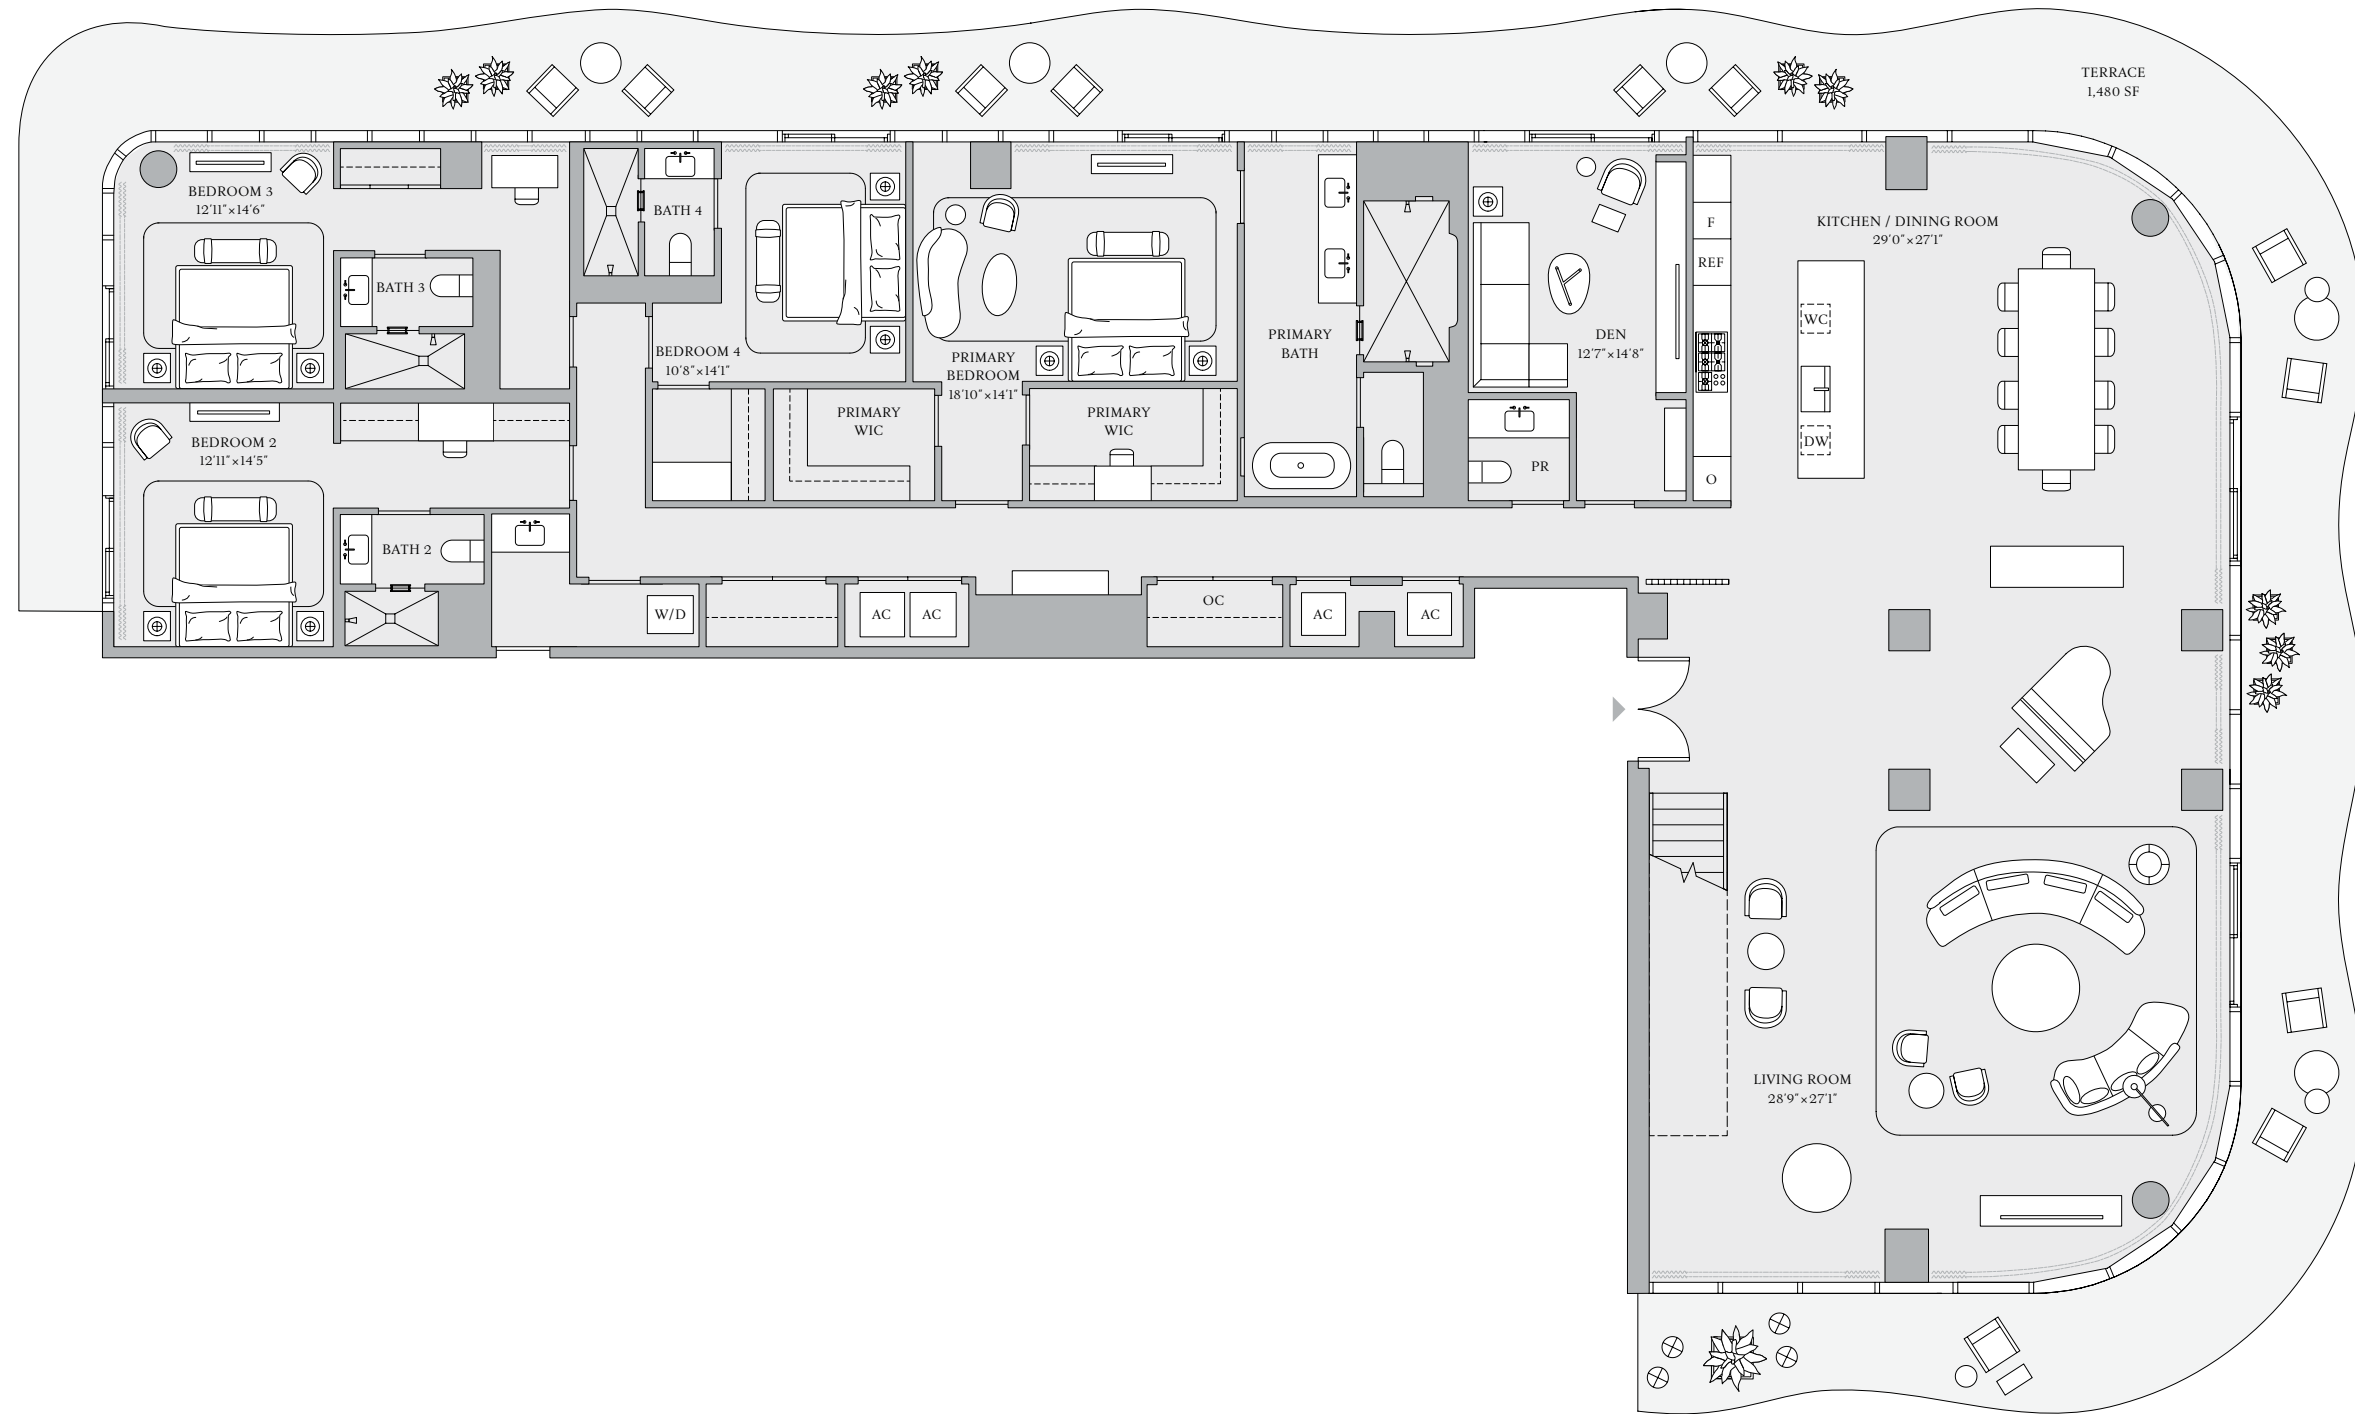

ST REGIS
BAHIA MAR ♦ FORT LAUDERDALE
THE RESIDENCES

**THE RESORT
COLLECTION**

*PENTHOUSE 02
FLOOR 24*

4 BEDROOMS
4 BATHROOMS
POWDER ROOM
DEN

INTERIOR
4,982 SF | 463 SQM

EXTERIOR
1,480 SF | 137 SQM

TOTAL
6,462 SF | 600 SQM

INTRACOASTAL WATERWAY

ATLANTIC OCEAN