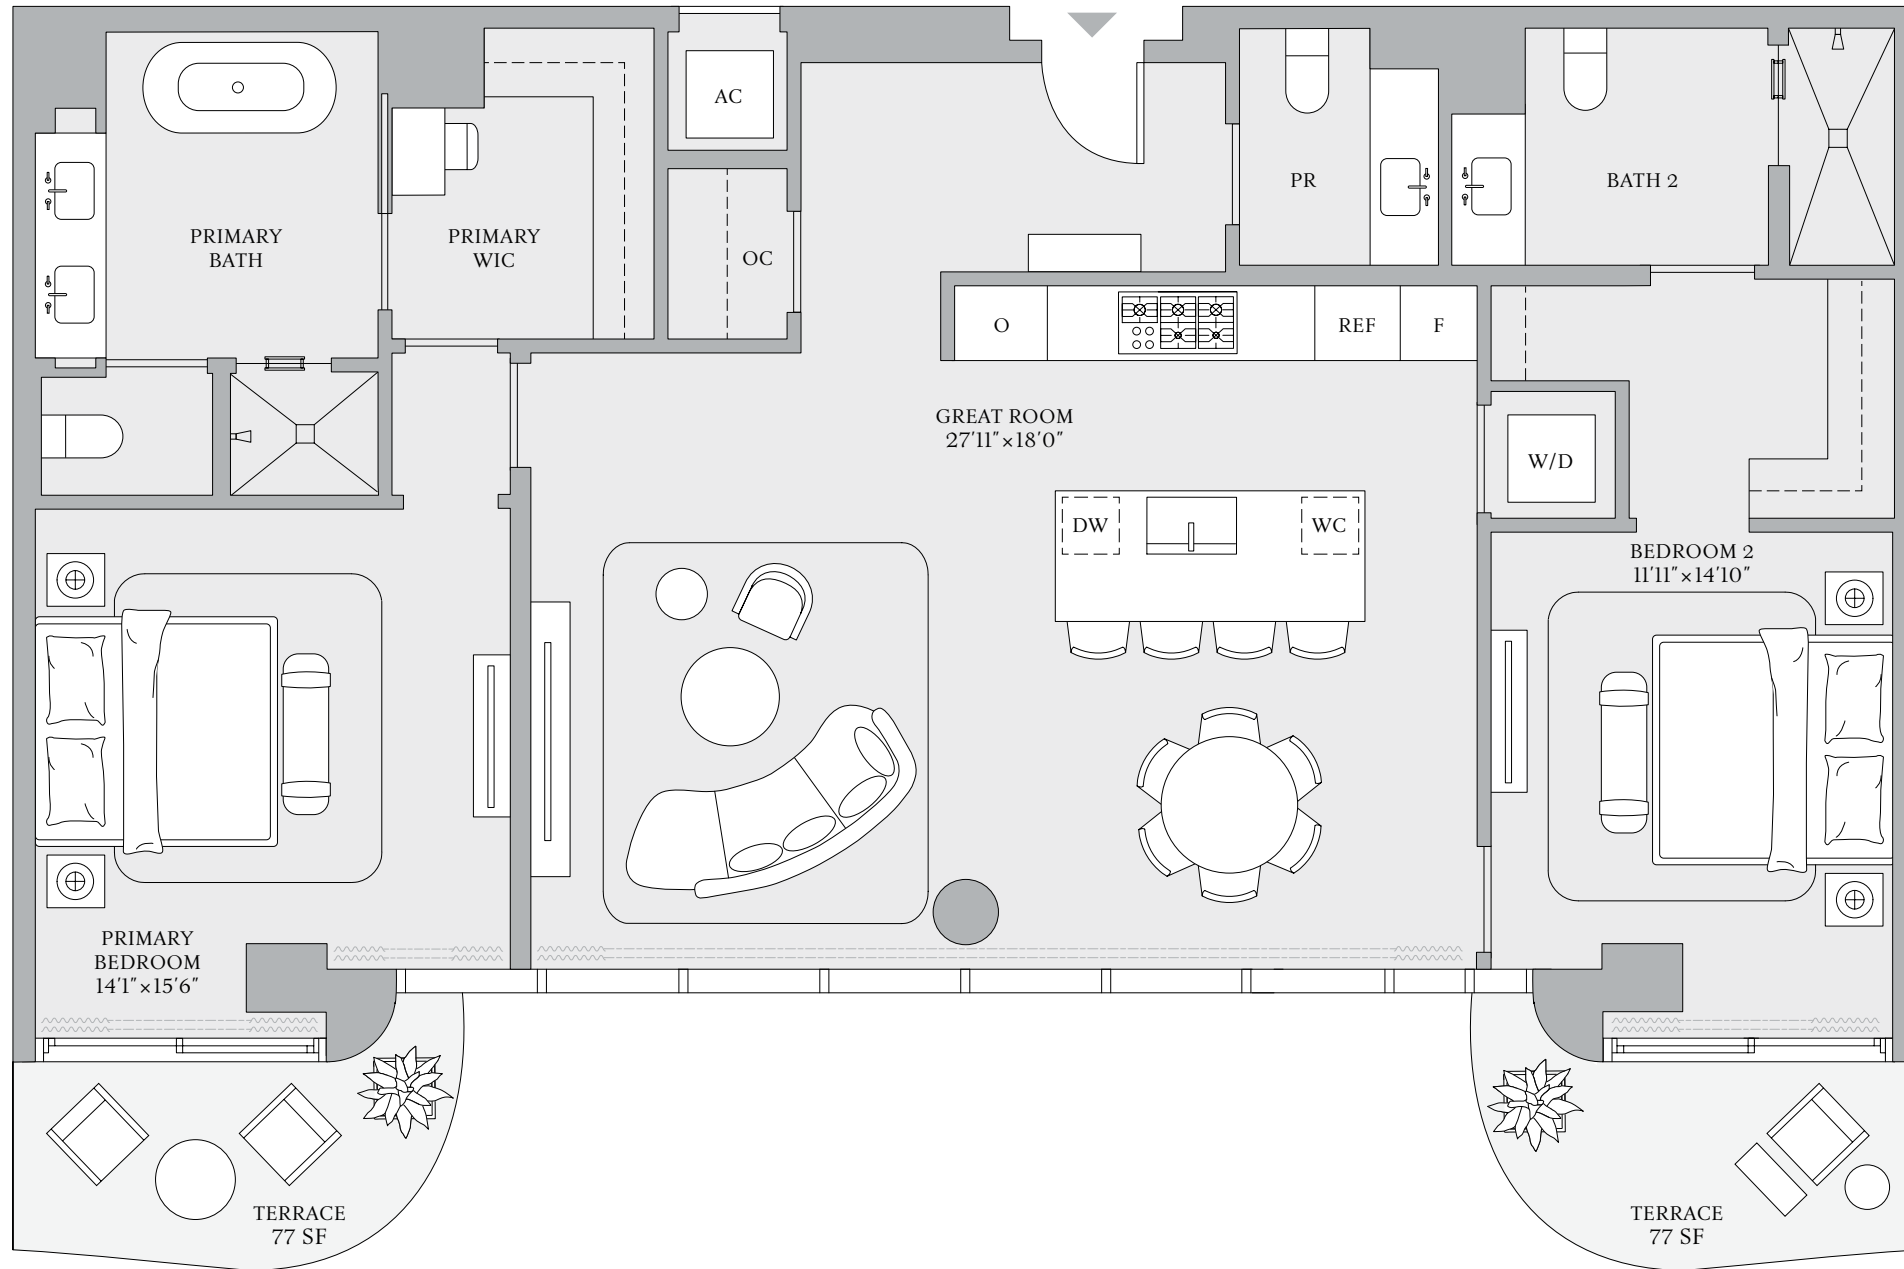

ST REGIS
BAHIA MAR ♦ FORT LAUDERDALE
THE RESIDENCES

**THE RESORT
COLLECTION**

*RESIDENCE 08
FLOORS 15, 16*

2 BEDROOMS
2 BATHROOMS
POWDER ROOM

INTERIOR
1,627 SF | 151 SQM

EXTERIOR
154 SF | 14 SQM

TOTAL
1,781 SF | 165 SQM

INTRACOASTAL WATERWAY

ATLANTIC OCEAN