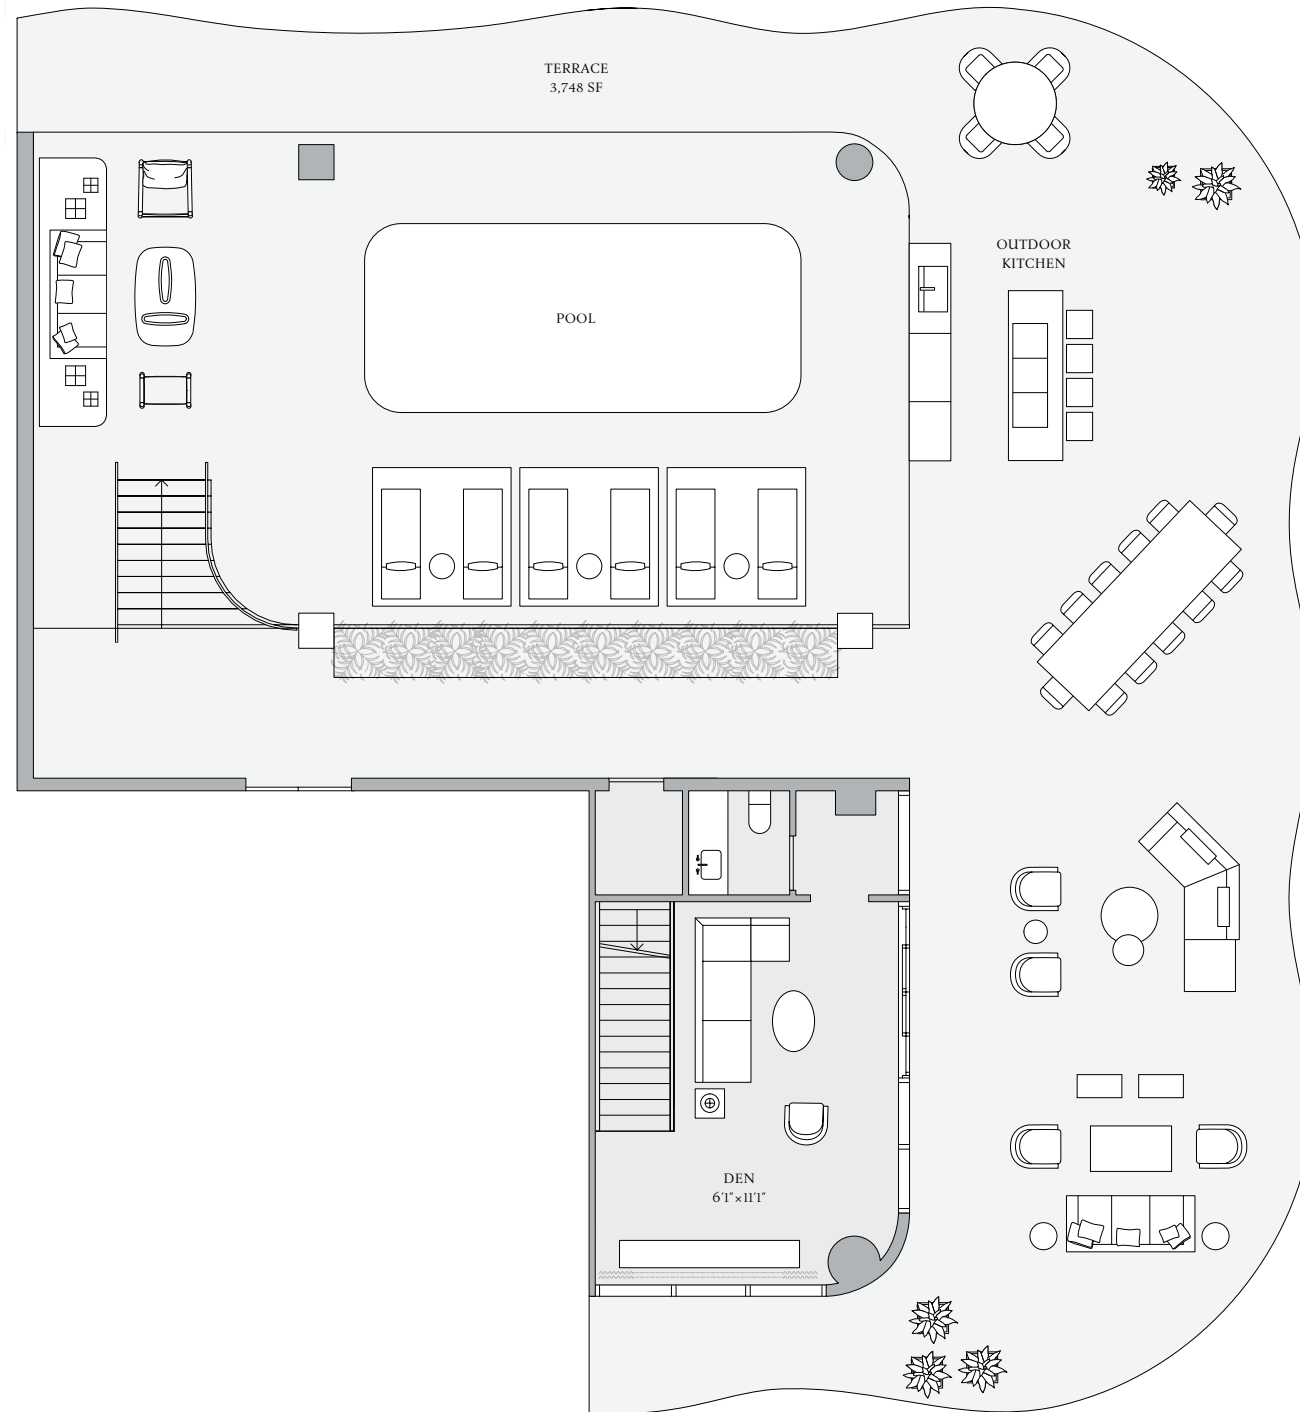

4 BEDROOMS
 4 BATHROOMS
 POWDER ROOM
 DEN

INTERIOR
 570 SF | 52 SQM

EXTERIOR
 3,748 SF | 348 SQM

TOTAL
 4,318 SF | 400 SQM

INTRACOASTAL WATERWAY

ATLANTIC OCEAN