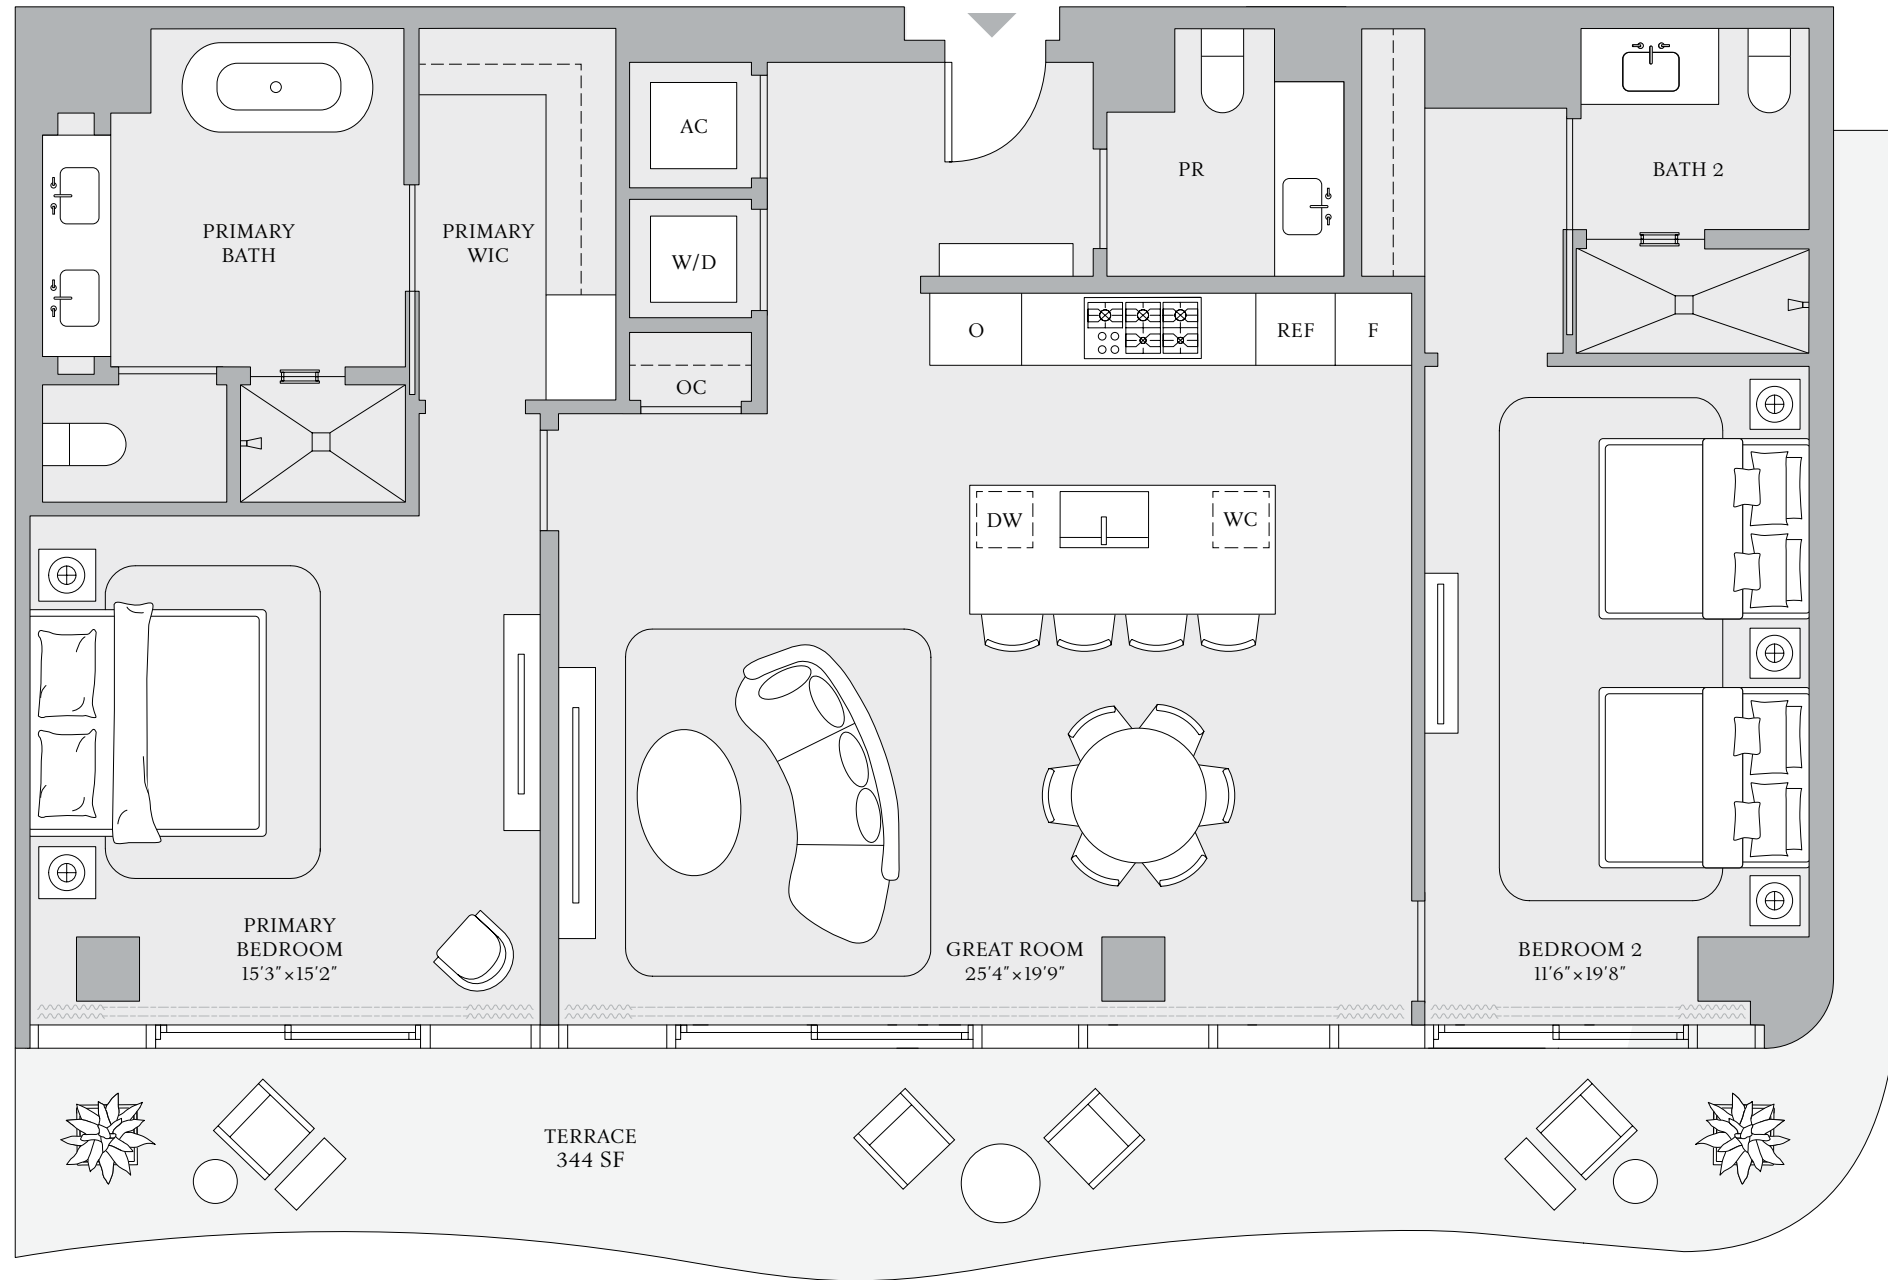

ST REGIS
BAHIA MAR ♦ FORT LAUDERDALE
THE RESIDENCES

**THE RESORT
COLLECTION**

*RESIDENCE 09
FLOORS 20-24*

2 BEDROOMS
2 BATHROOMS
POWDER ROOM

INTERIOR
1,678 SF | 156 SQM

EXTERIOR
344 SF | 32 SQM

TOTAL
2,022 SF | 188 SQM

INTRACOASTAL WATERWAY

ATLANTIC OCEAN