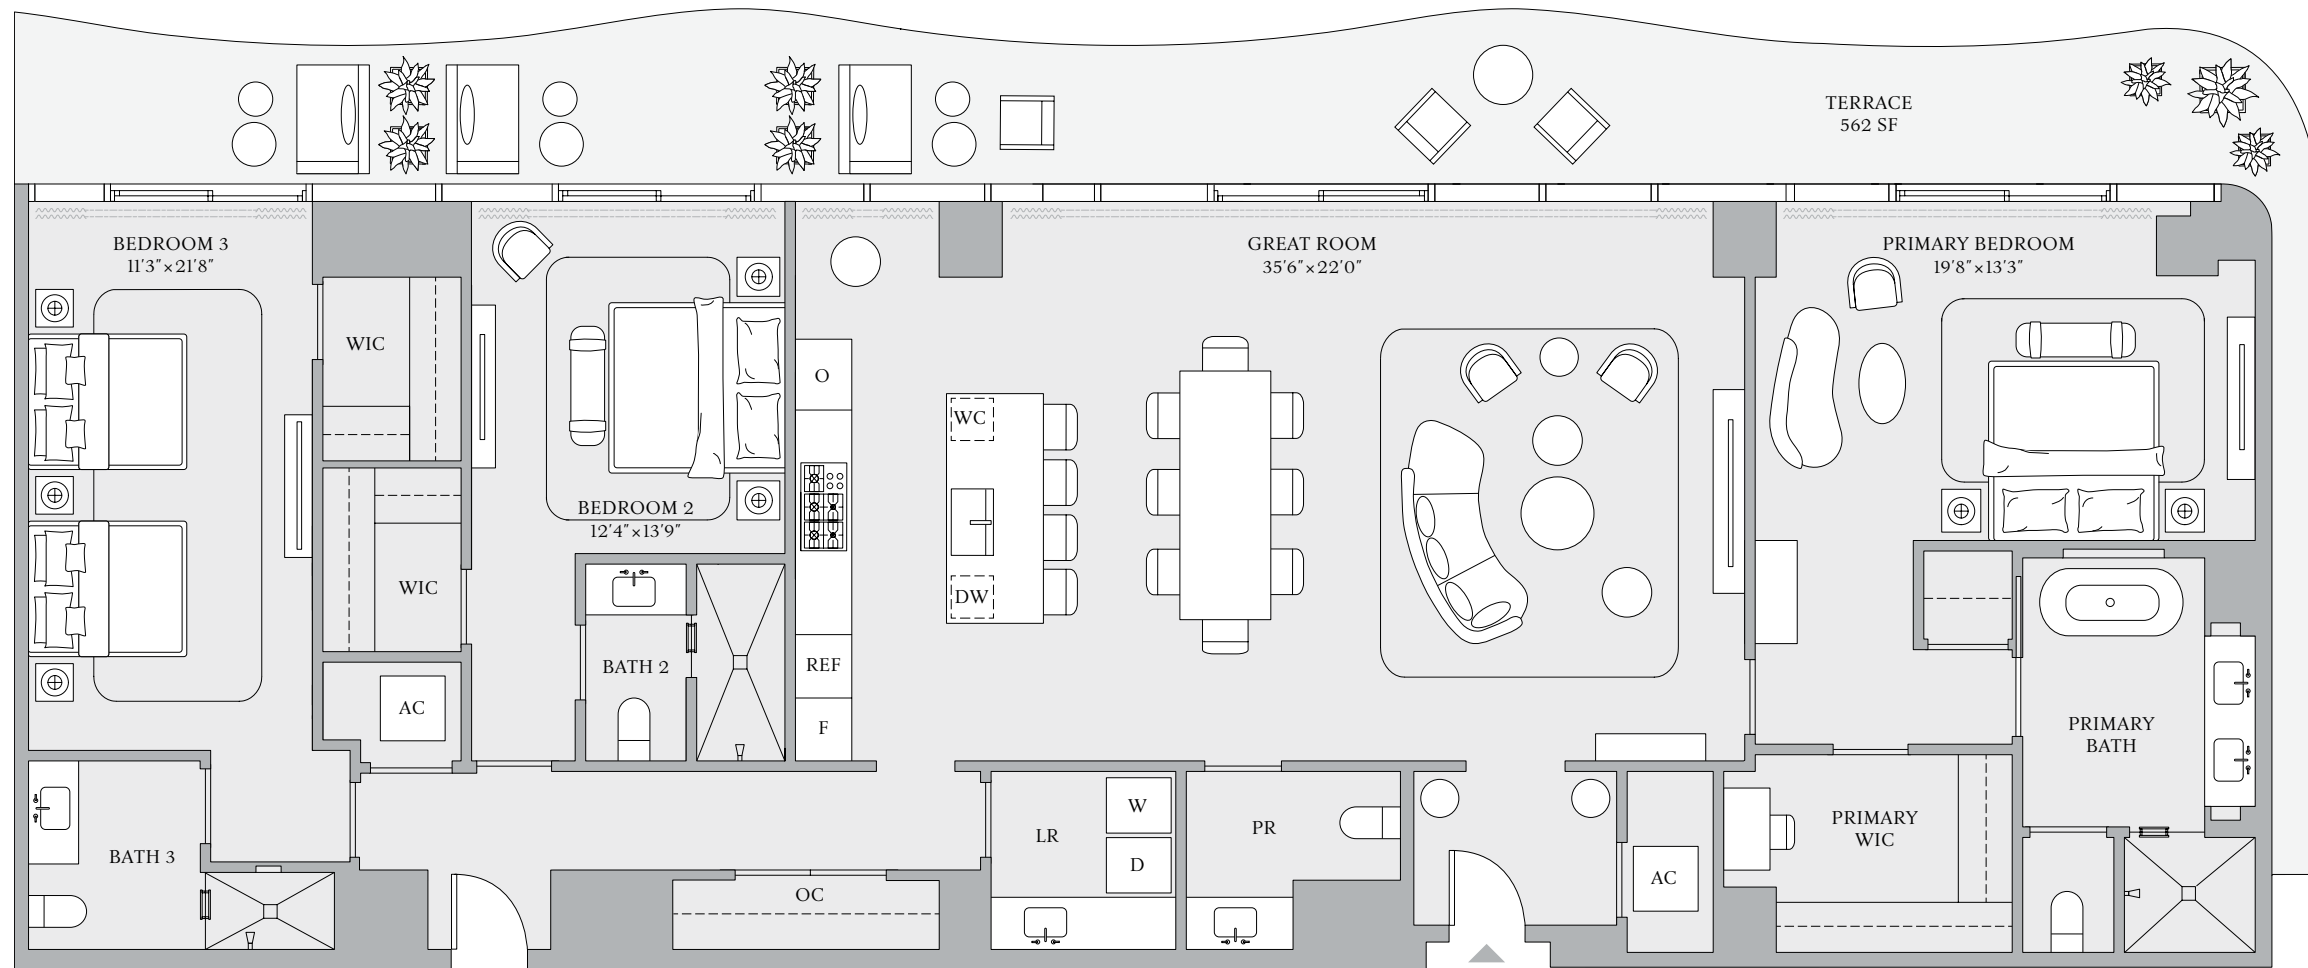

ST REGIS
BAHIA MAR ♦ FORT LAUDERDALE
THE RESIDENCES

**THE RESORT
COLLECTION**

RESIDENCE 02
FLOORS 20-23

3 BEDROOMS
3 BATHROOMS
POWDER ROOM

INTERIOR
2,718 SF | 253 SQM

EXTERIOR
562 SF | 52 SQM

TOTAL
3,280 SF | 305 SQM

INTRACOASTAL WATERWAY

ATLANTIC OCEAN