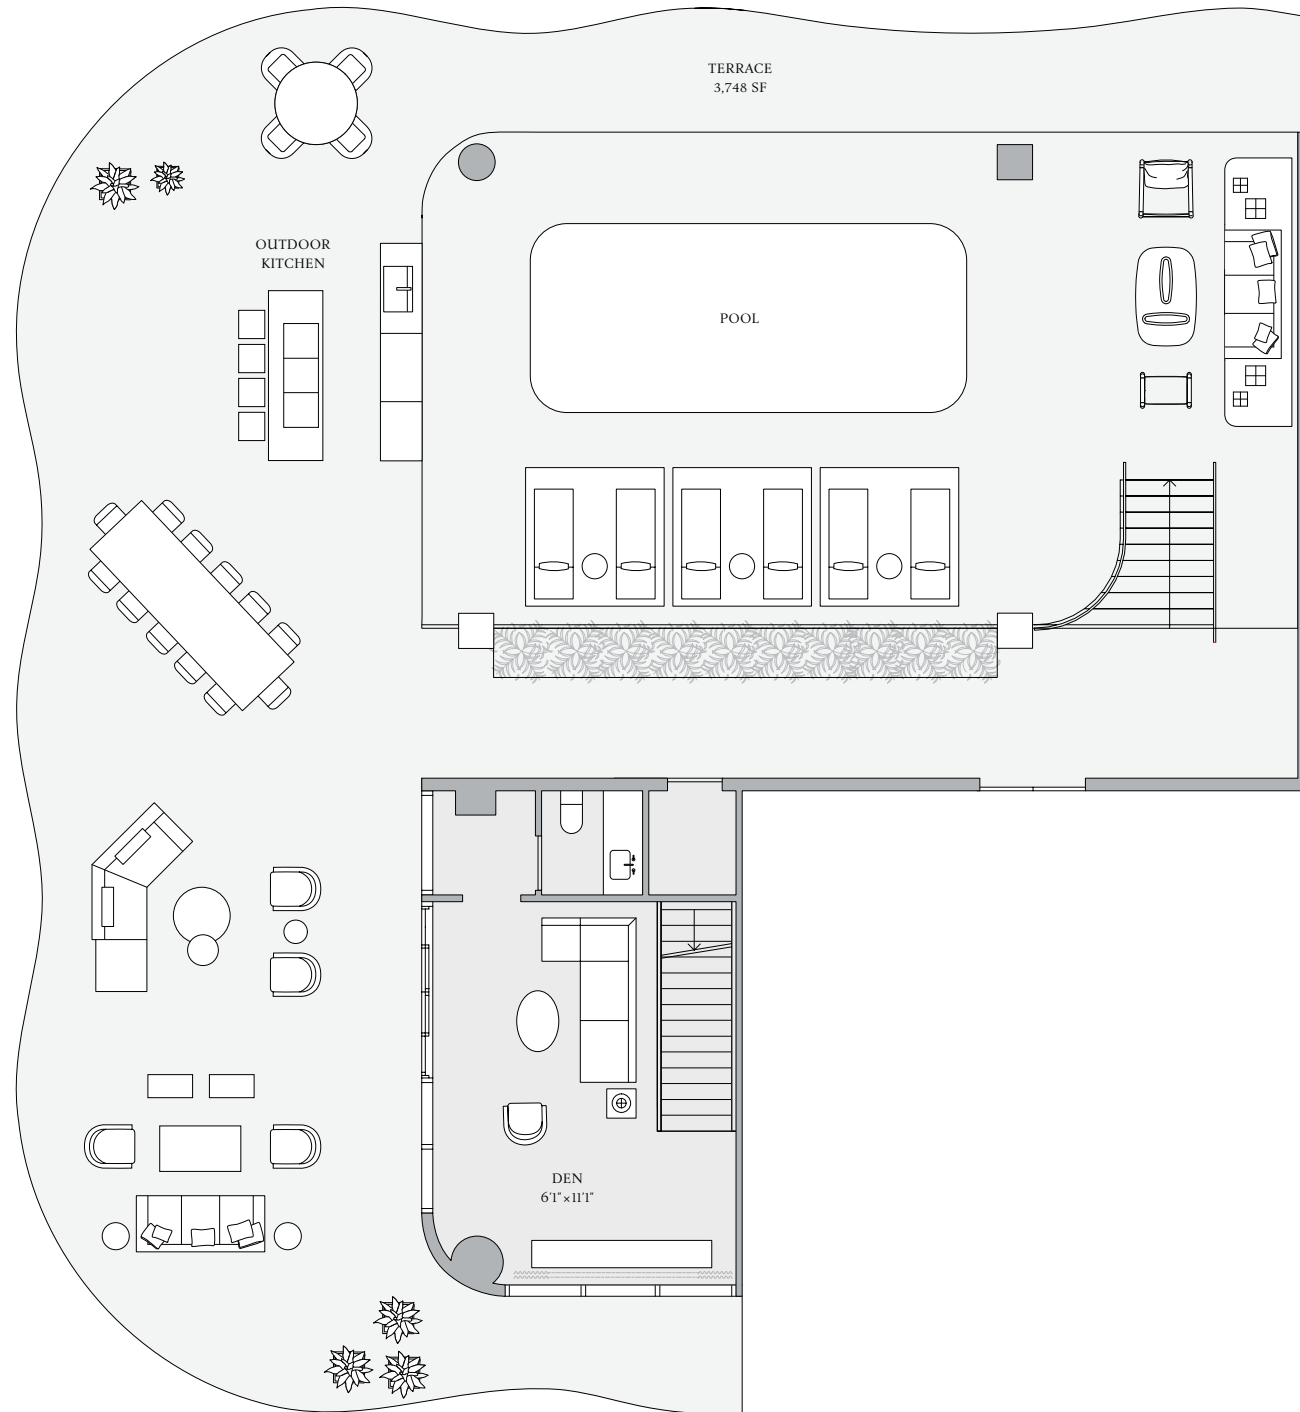

ST REGIS
BAHIA MAR ♦ FORT LAUDERDALE
THE RESIDENCES

**THE RESORT
COLLECTION**

*PENTHOUSE 01
FLOOR 25*

4 BEDROOMS
4 BATHROOMS
POWDER ROOM
DEN

INTERIOR
570 SF | 52 SQM

EXTERIOR
3,748 SF | 348 SQM

TOTAL
4,318 SF | 400 SQM

INTRACOASTAL WATERWAY

ATLANTIC OCEAN