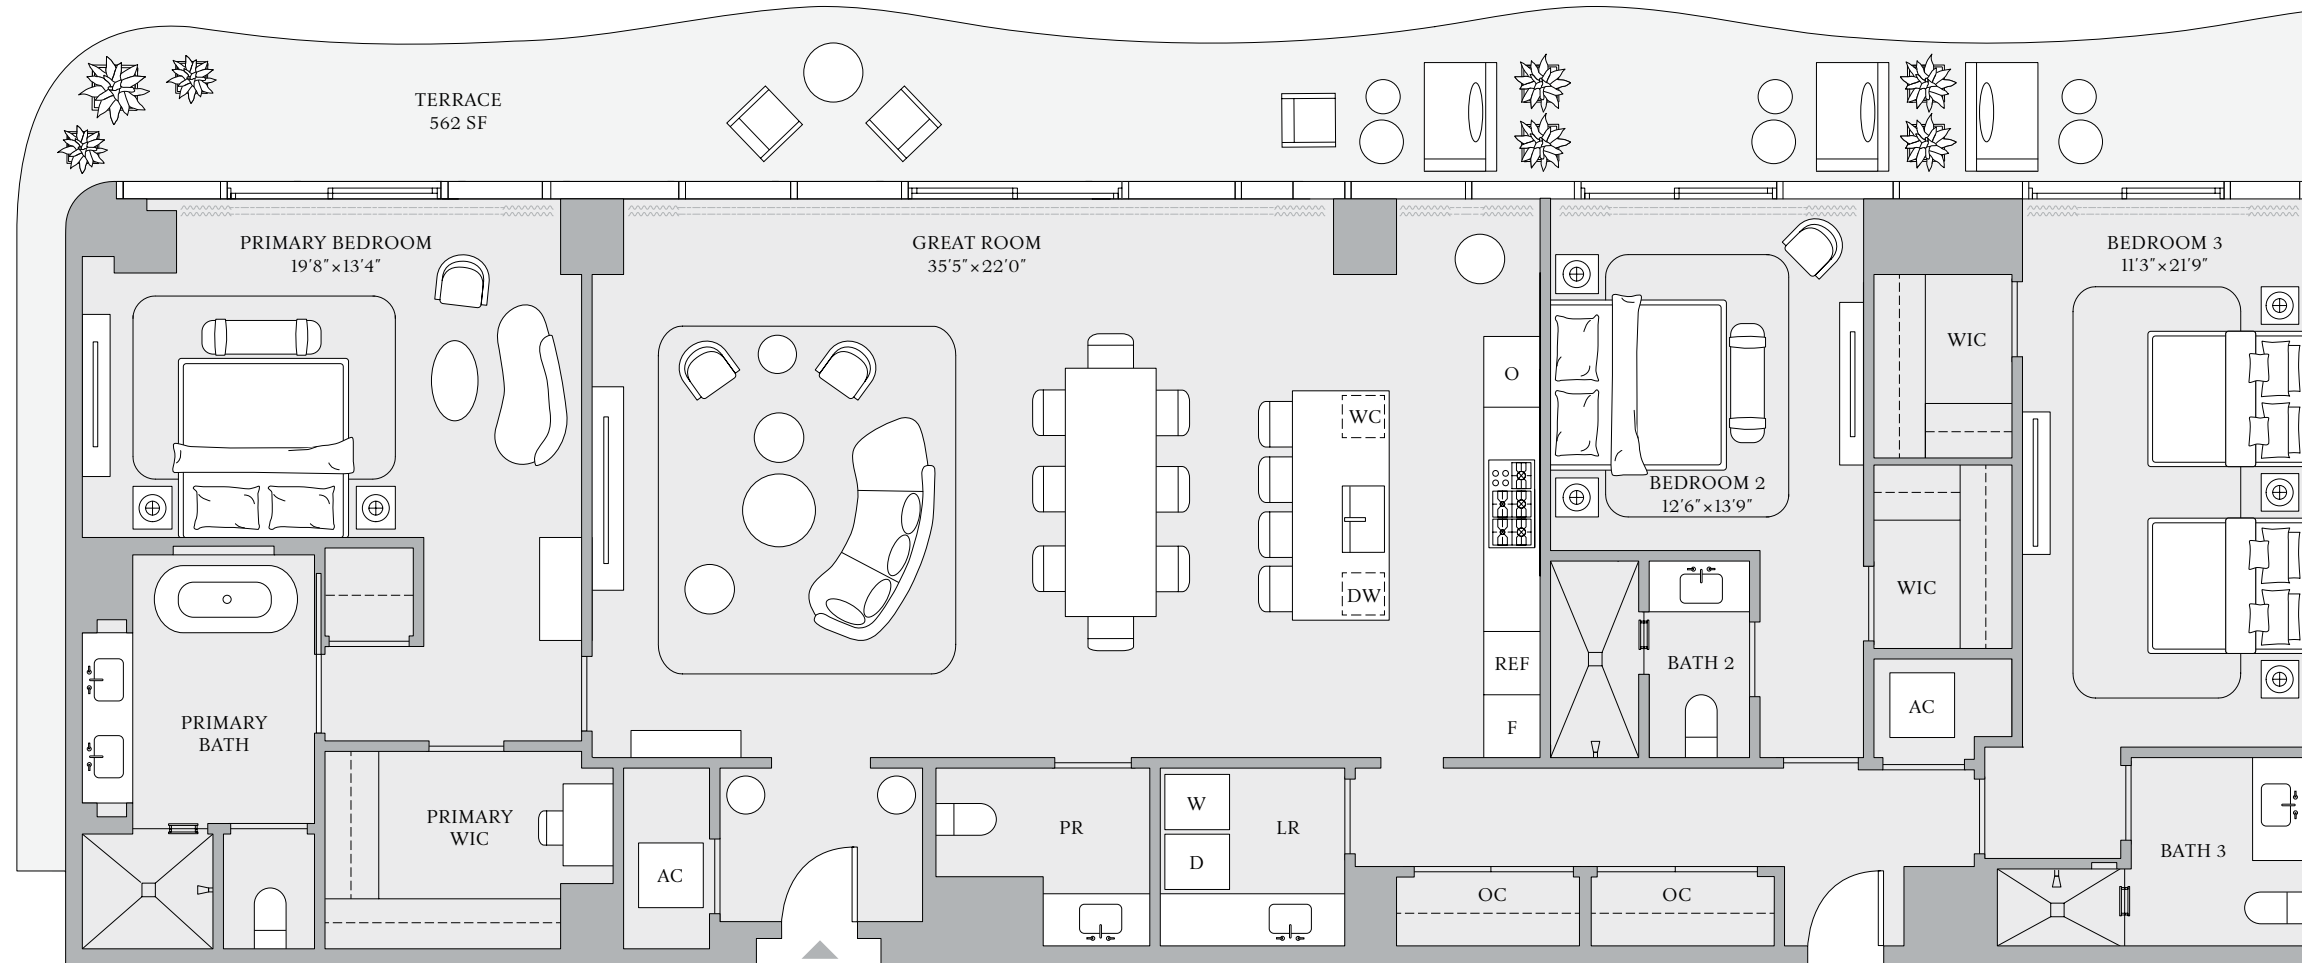

ST REGIS
BAHIA MAR ♦ FORT LAUDERDALE
THE RESIDENCES

**THE RESORT
COLLECTION**

*RESIDENCE 05
FLOORS 20-23*

3 BEDROOMS
3 BATHROOMS
POWDER ROOM

INTERIOR
2,737 SF | 254 SQM

EXTERIOR
562 SF | 52 SQM

TOTAL
3,299 SF | 306 SQM

INTRACOASTAL WATERWAY

ATLANTIC OCEAN