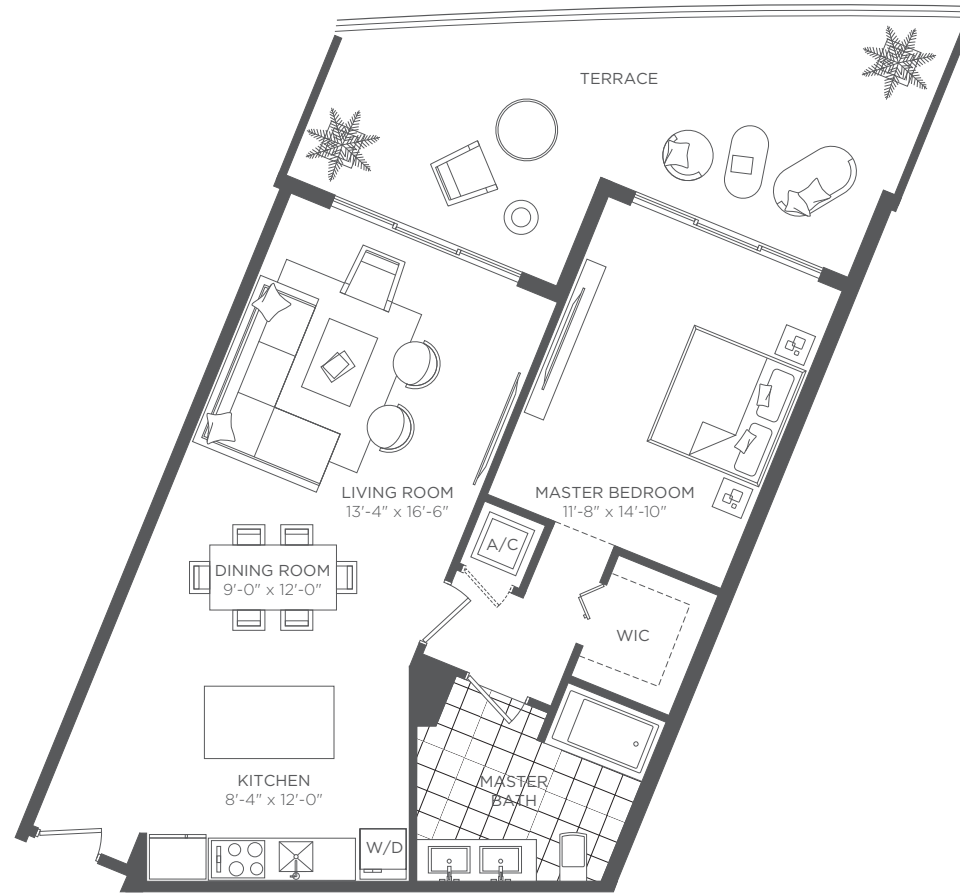

HYDE RESORT & RESIDENCES
HOLLYWOOD FLORIDA

RESIDENCE 07, 09, 10, 11,12
1 BEDROOM 1 BATH

www.MiamiResidence.com

305-751-1000

A/C INTERIOR AREA	870 SQ.FT.
TERRACE AREA	290 SQ.FT.
TOTAL RESIDENCE	1,160 SQ.FT.