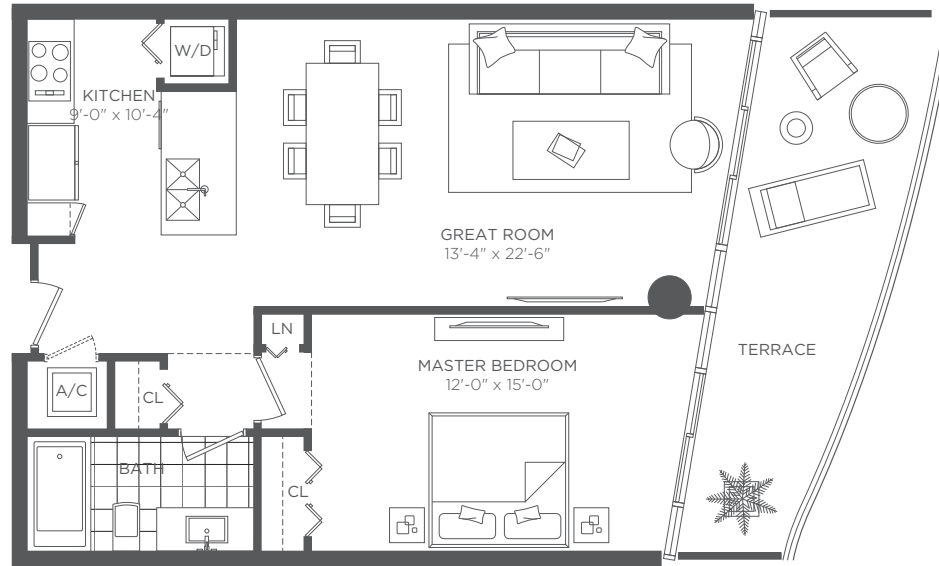

HYDE RESORT & RESIDENCES
HOLLYWOOD FLORIDA

RESIDENCE F3
1 BEDROOM 1 BATH

www.MiamiResidence.com 305-751-1000

A/C INTERIOR AREA	800 SQ.FT.
TERRACE AREA	180 SQ.FT.
TOTAL RESIDENCE	980 SQ.FT.