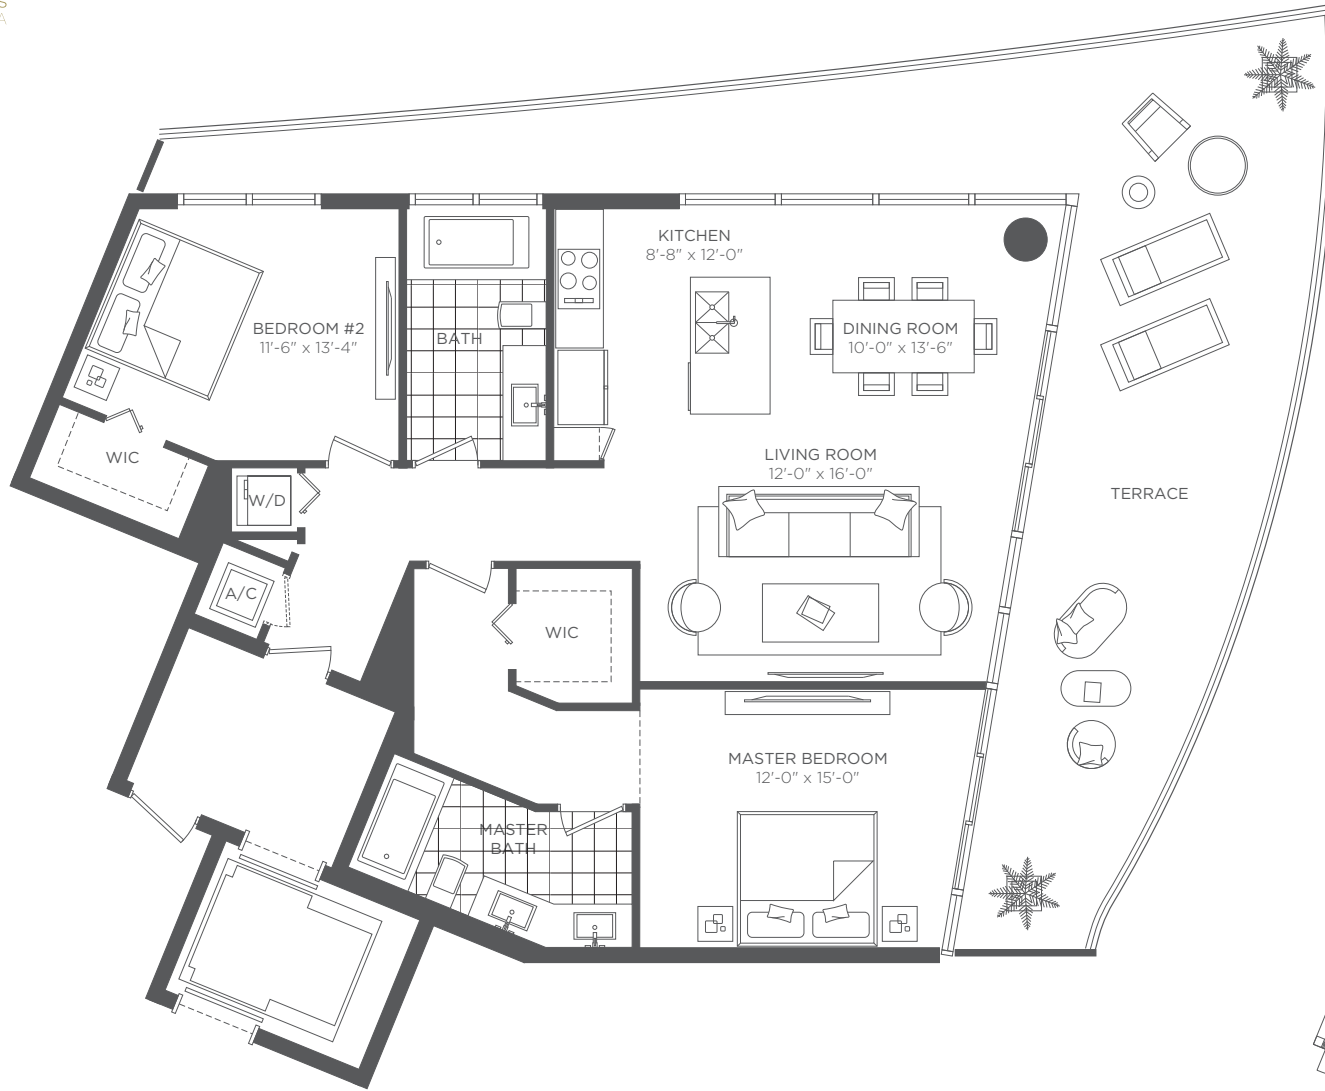

HYDE RESORT & RESIDENCES  
HOLLYWOOD FLORIDA

HYDE RESORT & RESIDENCES  
HOLLYWOOD FLORIDA

**RESIDENCE 02**  
2 BEDROOMS 2 BATHS

[www.MiamiResidence.com](http://www.MiamiResidence.com) 305-751-1000

A/C INTERIOR AREA	1,380 SQ.FT.
TERRACE AREA	670 SQ.FT.
TOTAL RESIDENCE	2,050 SQ.FT.

HYDE RESORT & RESIDENCES  
HOLLYWOOD FLORIDA

**RESIDENCE 01**  
3 BEDROOMS 3 BATHS

[www.MiamiResidence.com](http://www.MiamiResidence.com) 305-751-1000

A/C INTERIOR AREA	1,840 SQ.FT.
TERRACE AREA	625 SQ.FT.
TOTAL RESIDENCE	2,465 SQ.FT.