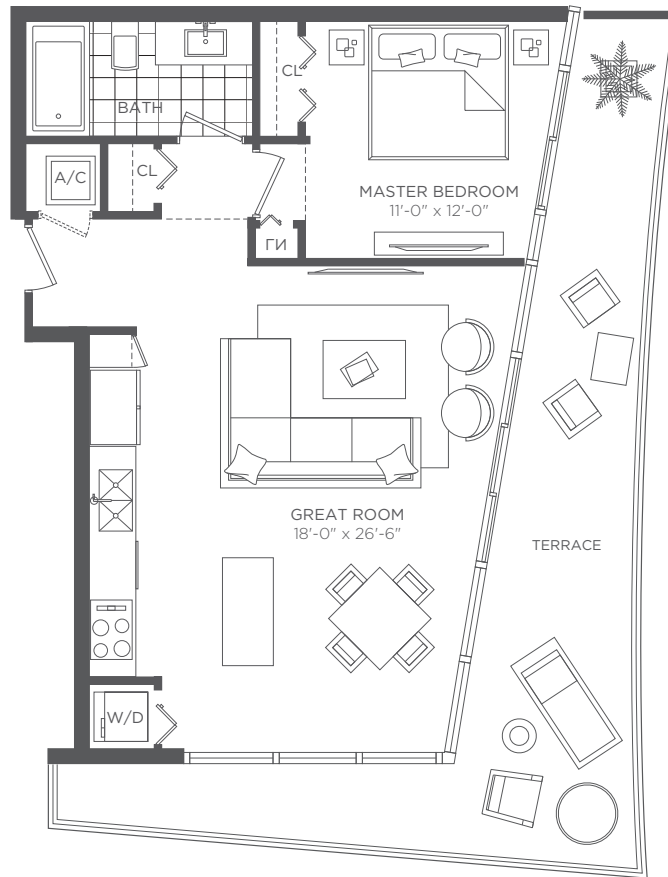

HYDE RESORT & RESIDENCES
HOLLYWOOD FLORIDA

RESIDENCE F5
1 BEDROOM 1 BATH

www.MiamiResidence.com 305-751-1000

A/C INTERIOR AREA	730 SQ.FT.
TERRACE AREA	340 SQ.FT.
TOTAL RESIDENCE	1,070 SQ.FT.