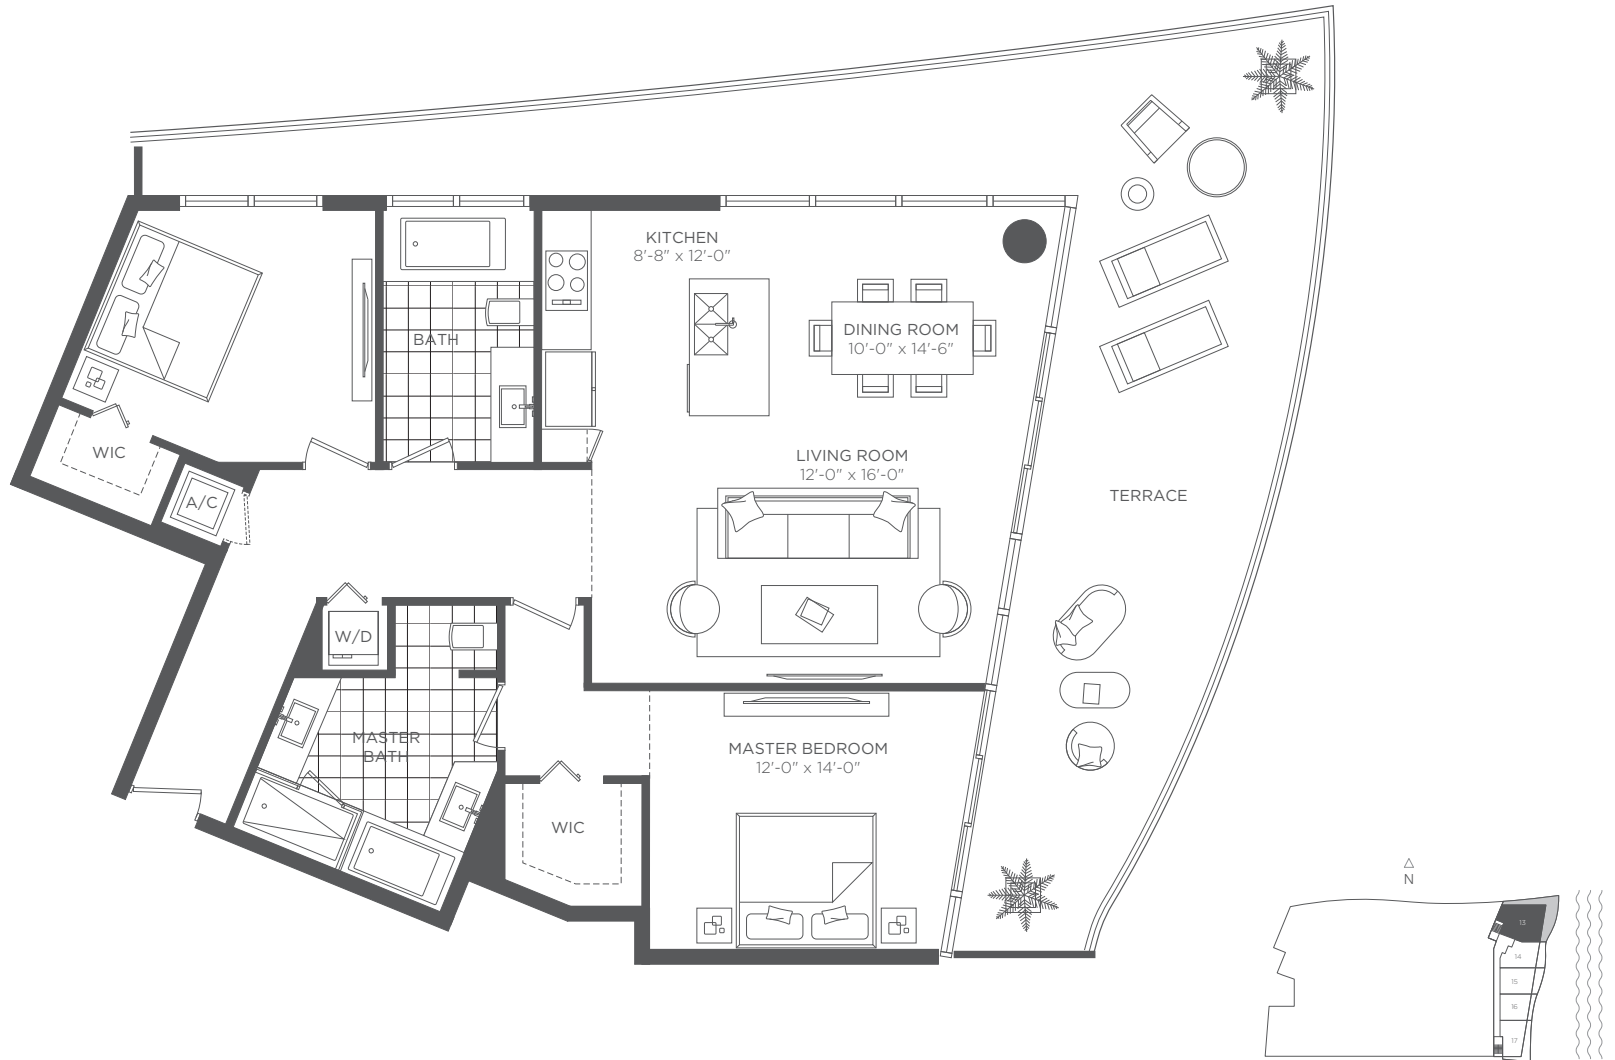

HYDE RESORT & RESIDENCES
HOLLYWOOD FLORIDA

RESIDENCE F1
2 BEDROOMS 2 BATHS

www.MiamiResidence.com

305-751-1000

A/C INTERIOR AREA	1,355 SQ.FT.
TERRACE AREA	660 SQ.FT.
TOTAL RESIDENCE	2,050 SQ.FT.