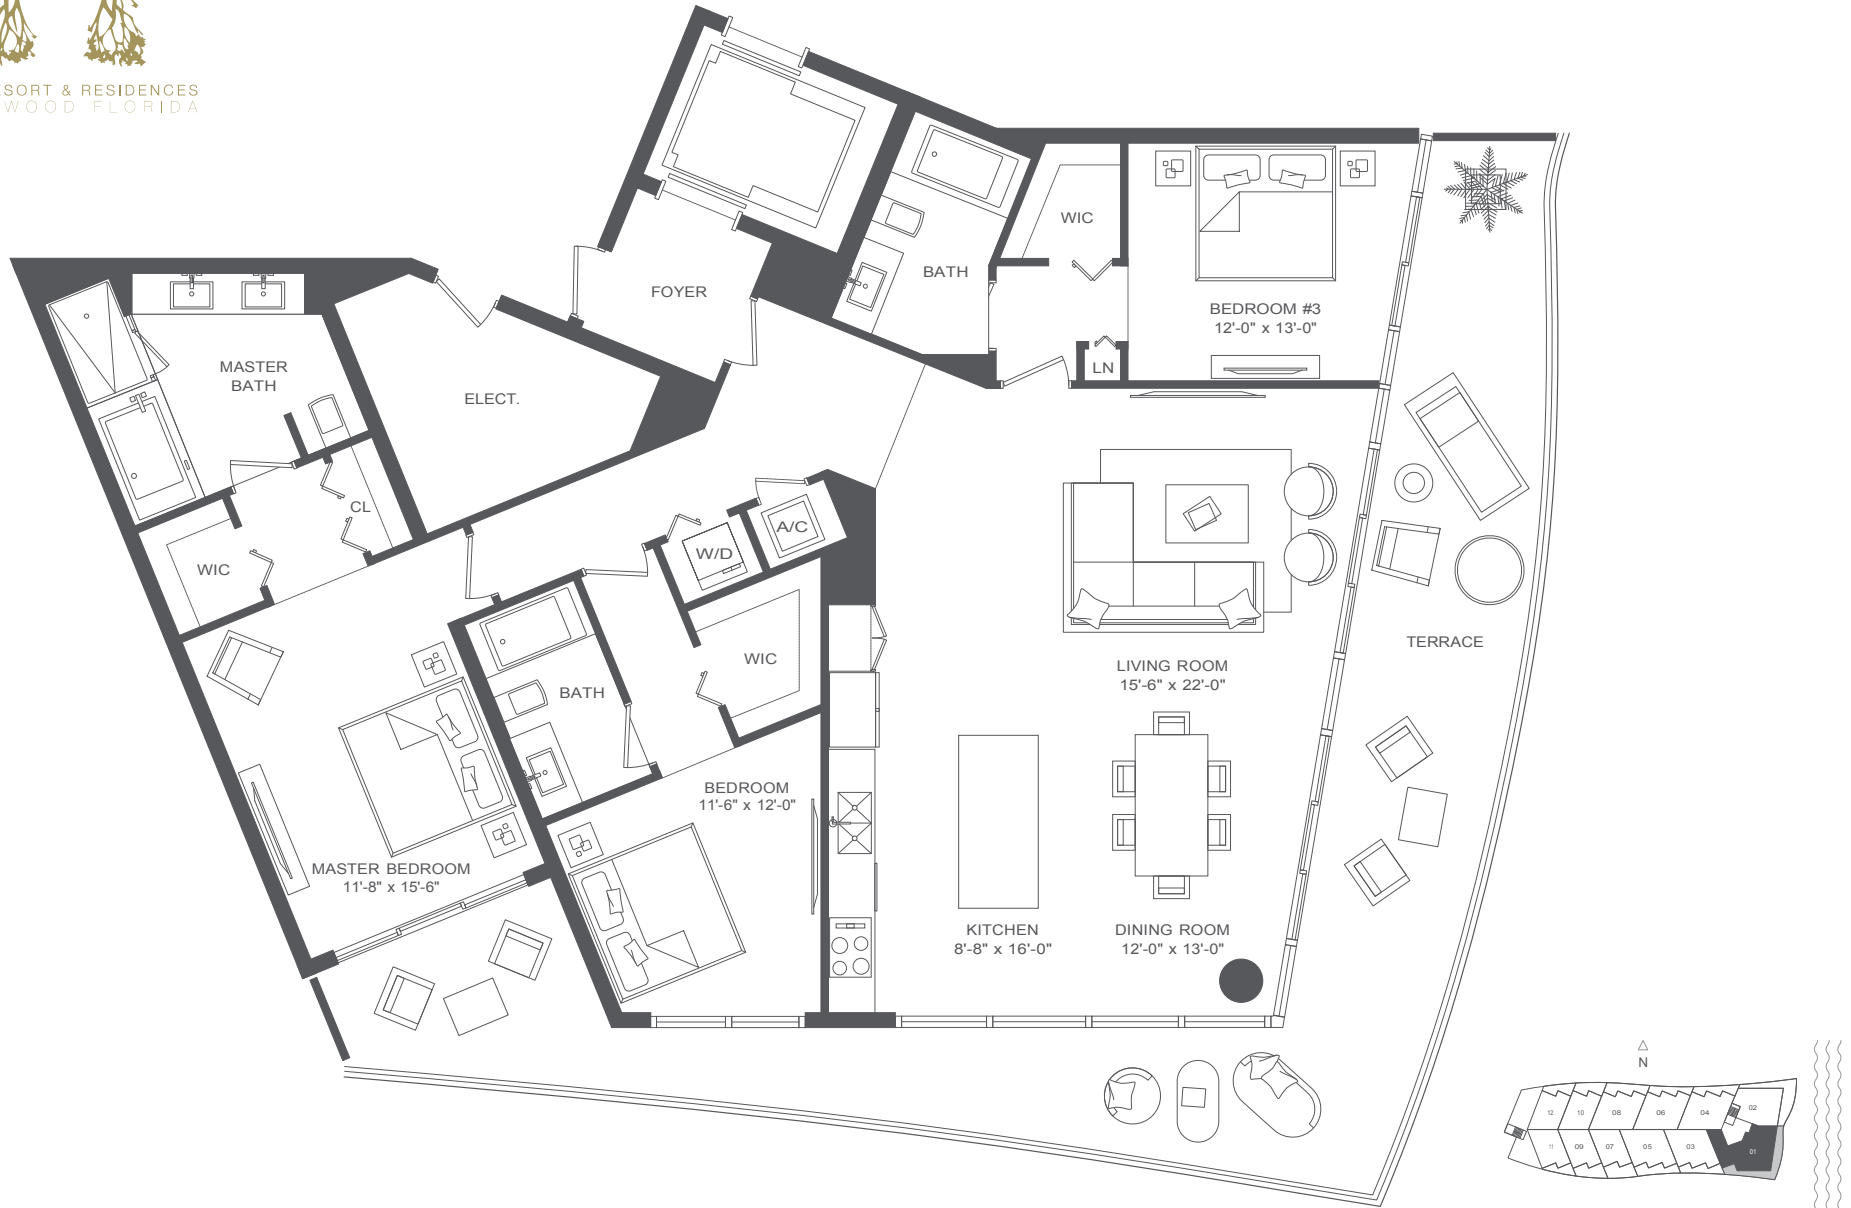

HYDE RESORT & RESIDENCES  
HOLLYWOOD FLORIDA

HYDE RESORT & RESIDENCES  
HOLLYWOOD FLORIDA

**RESIDENCE 02**  
2 BEDROOMS 2 BATHS

[www.MiamiResidence.com](http://www.MiamiResidence.com) 305-751-1000

A/C INTERIOR AREA	1,380 SQ.FT.
TERRACE AREA	670 SQ.FT.
TOTAL RESIDENCE	2,050 SQ.FT.

HYDE RESORT & RESIDENCES  
HOLLYWOOD FLORIDA

**RESIDENCE 01**  
3 BEDROOMS 3 BATHS

[www.MiamiResidence.com](http://www.MiamiResidence.com) 305-751-1000

A/C INTERIOR AREA	1,840 SQ.FT.
TERRACE AREA	625 SQ.FT.
TOTAL RESIDENCE	2,465 SQ.FT.