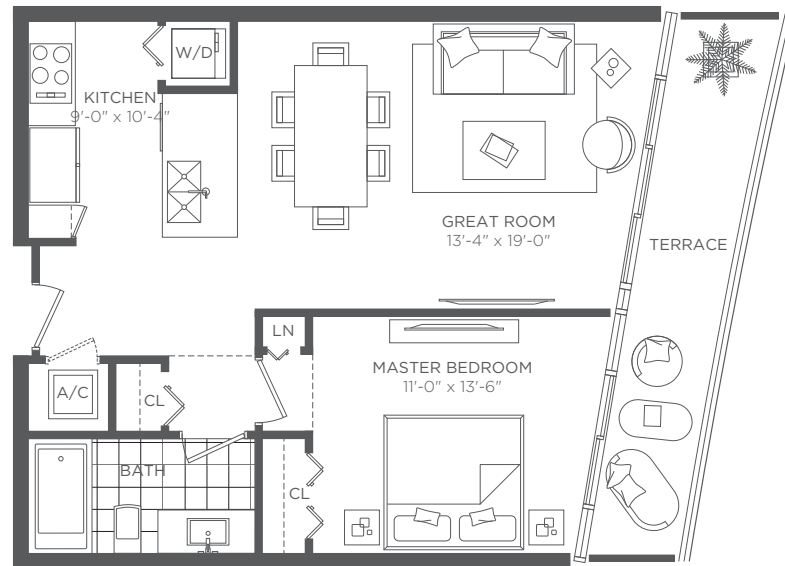

HYDE RESORT & RESIDENCES
HOLLYWOOD FLORIDA

RESIDENCE F4
1 BEDROOM 1 BATH

www.MiamiResidence.com 305-751-1000

A/C INTERIOR AREA	705 SQ.FT.
TERRACE AREA	120 SQ.FT.
TOTAL RESIDENCE	825 SQ.FT.