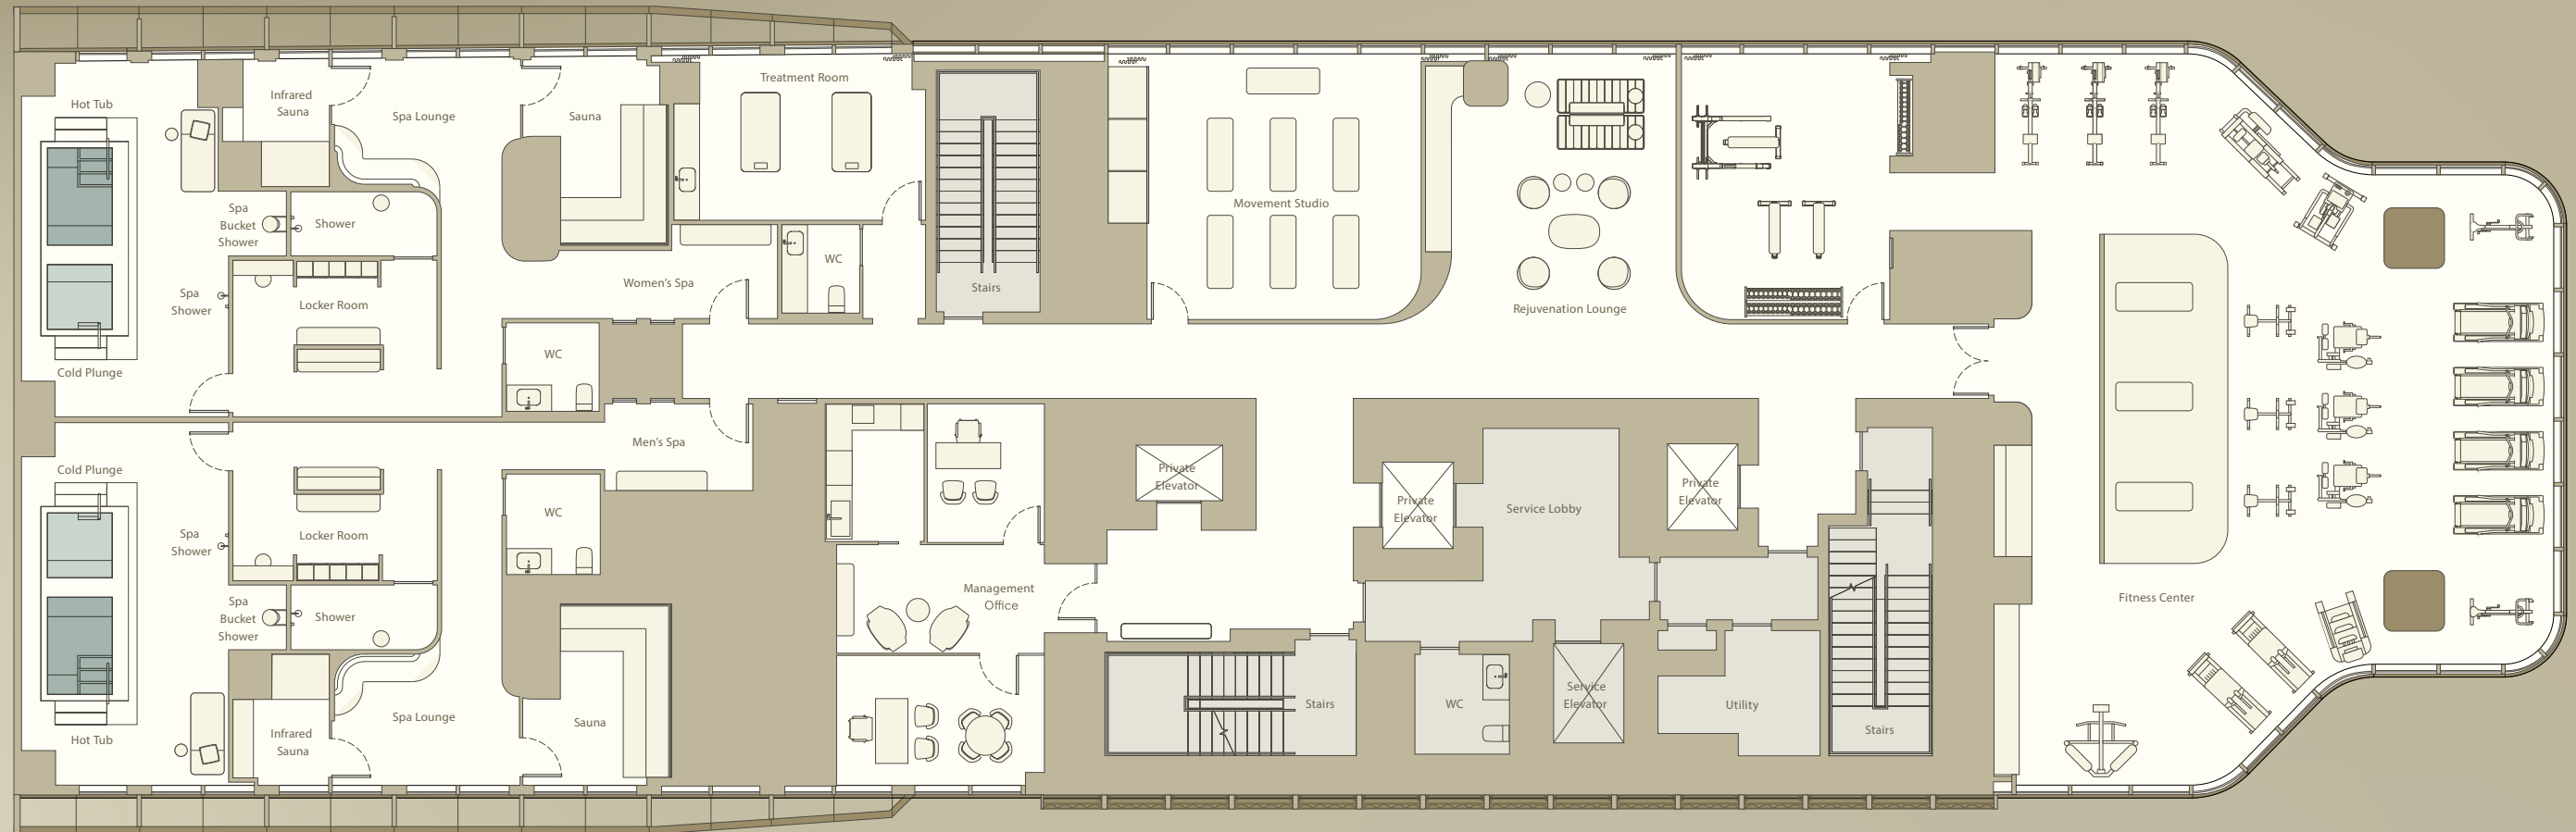

Lobby & Waterfront Garden
Level 01

Spa & Fitness

Level 03

LILLI

MIAMI EDGEWATER

N

Rooftop
Level 52

MIAMI RESIDENCE
BUY, RENT, SELL, ESTIMATE
305-751-1000