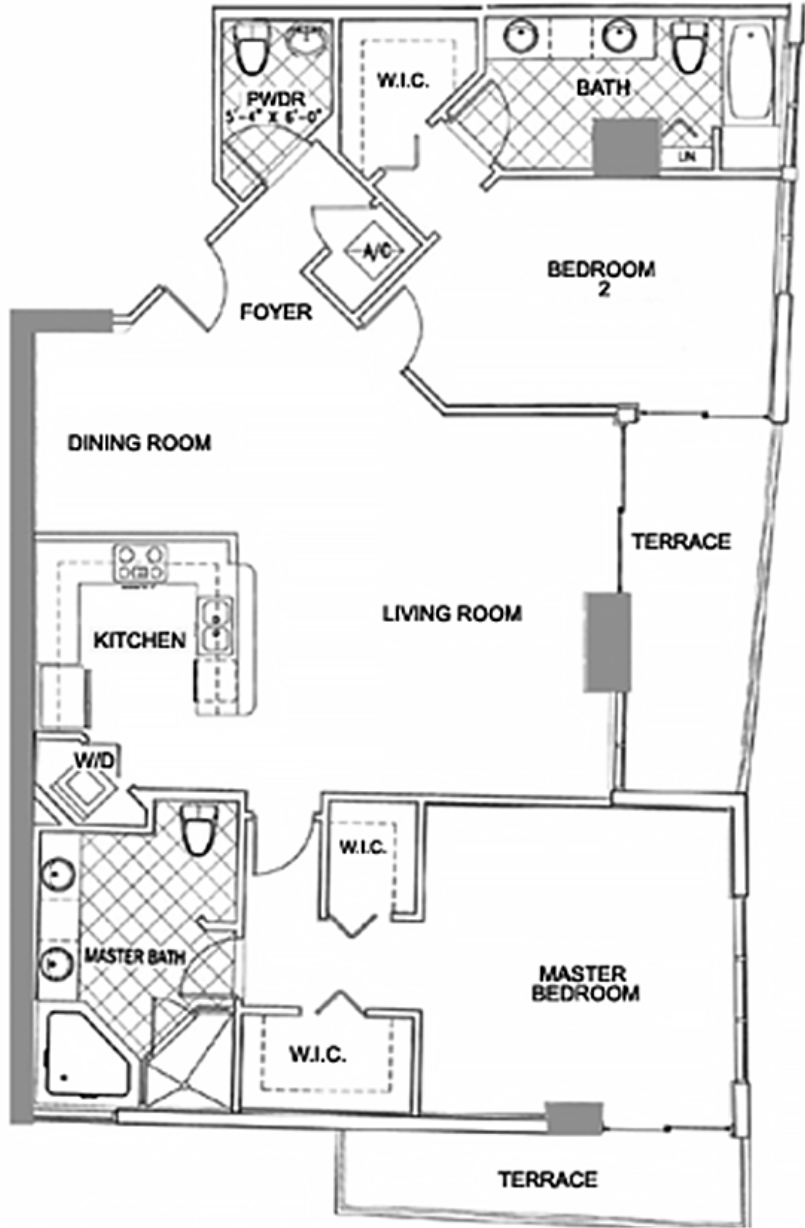

La Perla

Sunny Isles Beach

Unit 02

2 BEDROOMS 2.5 BATHS

INTERIOR AREA: 1698 SQ. FT. 158 M²
EXTERIOR AREA: 186 SQ. FT. 17 M²