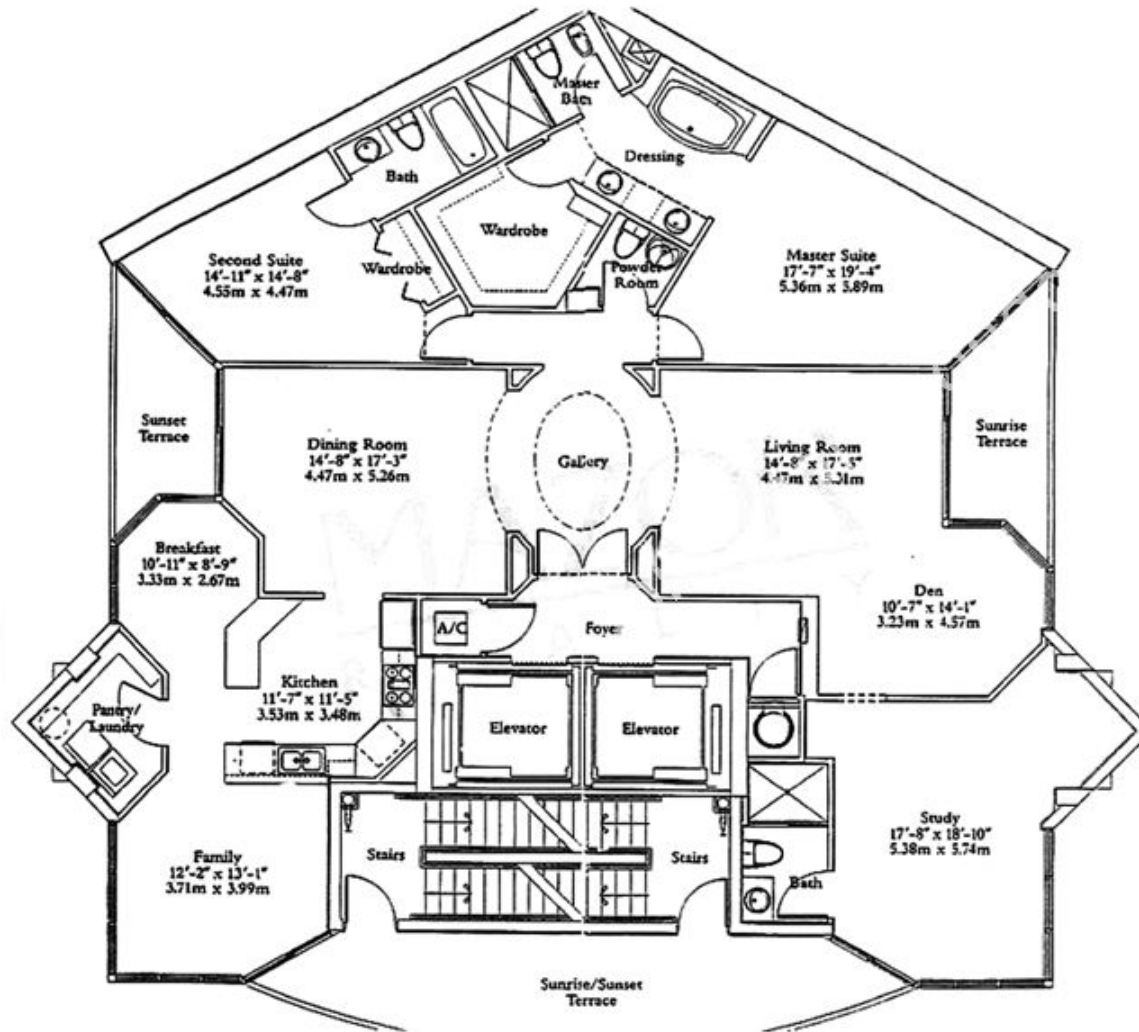

# Ocean One

Sunny Isles Beach

## Unit 05

2 BEDROOMS 2,5 BATHS

INTERIOR AREA: 1490 SQ. FT. 138 M<sup>2</sup>