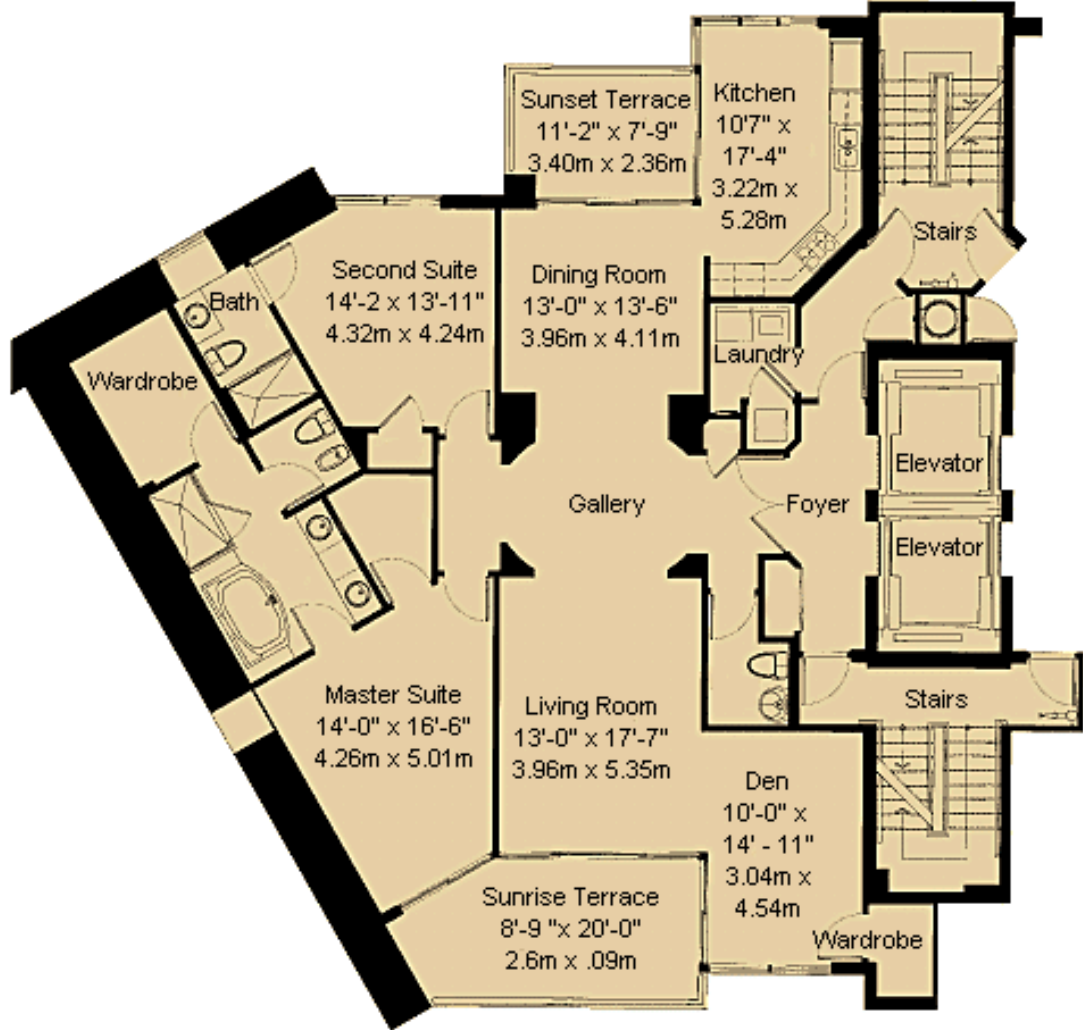

# Ocean Two

Sunny Isles Beach

## Unit 06

2 BEDROOMS 2,5 BATHS  
 INTERIOR AREA: 2150 SQ. FT. 177 M<sup>2</sup>  
 EXTERIOR AREA: 273 SQ. FT. 25 M<sup>2</sup>