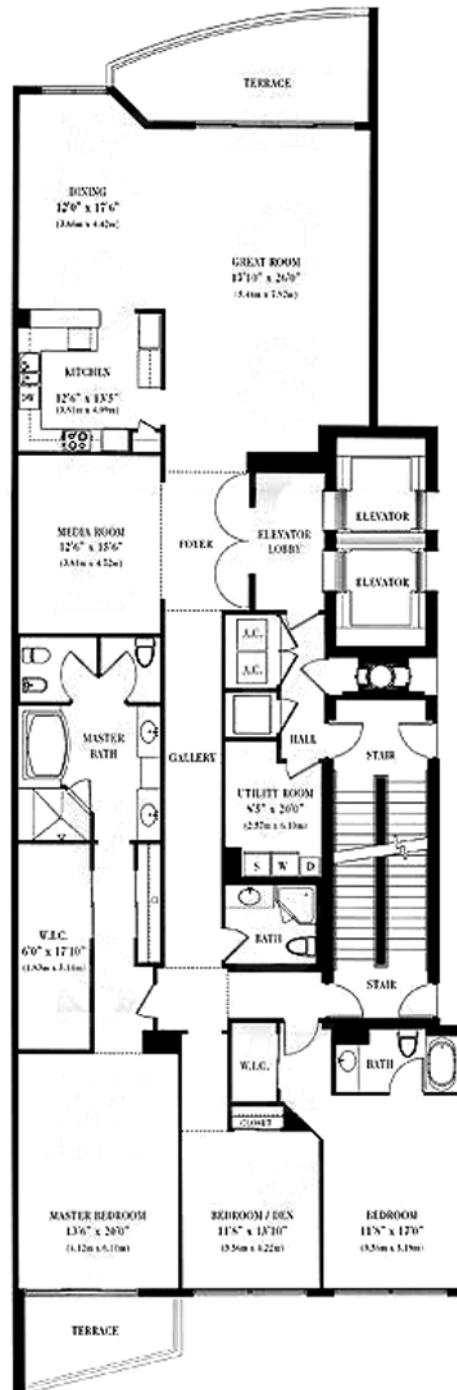

Hamptons South

Aventura

03

3 - BEDROOMS 4 - BATHS

INTERIOR AREA: 3264 SQ. FT. 303 M²