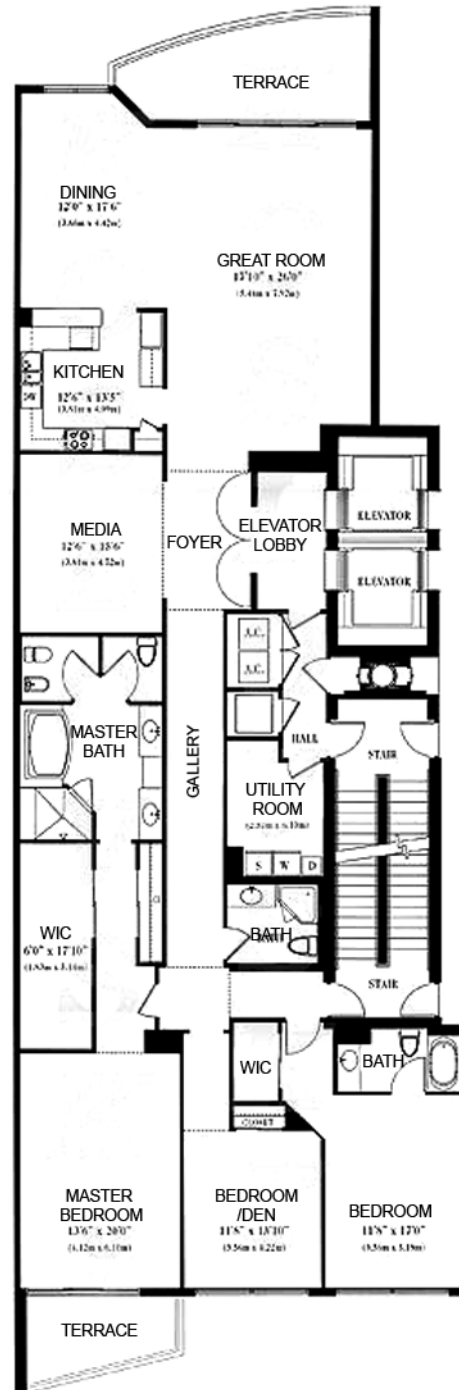

Hamptons South

Aventura

08

3 - BEDROOMS 4 - BATHS

INTERIOR AREA: 3264 SQ. FT. 303 M²