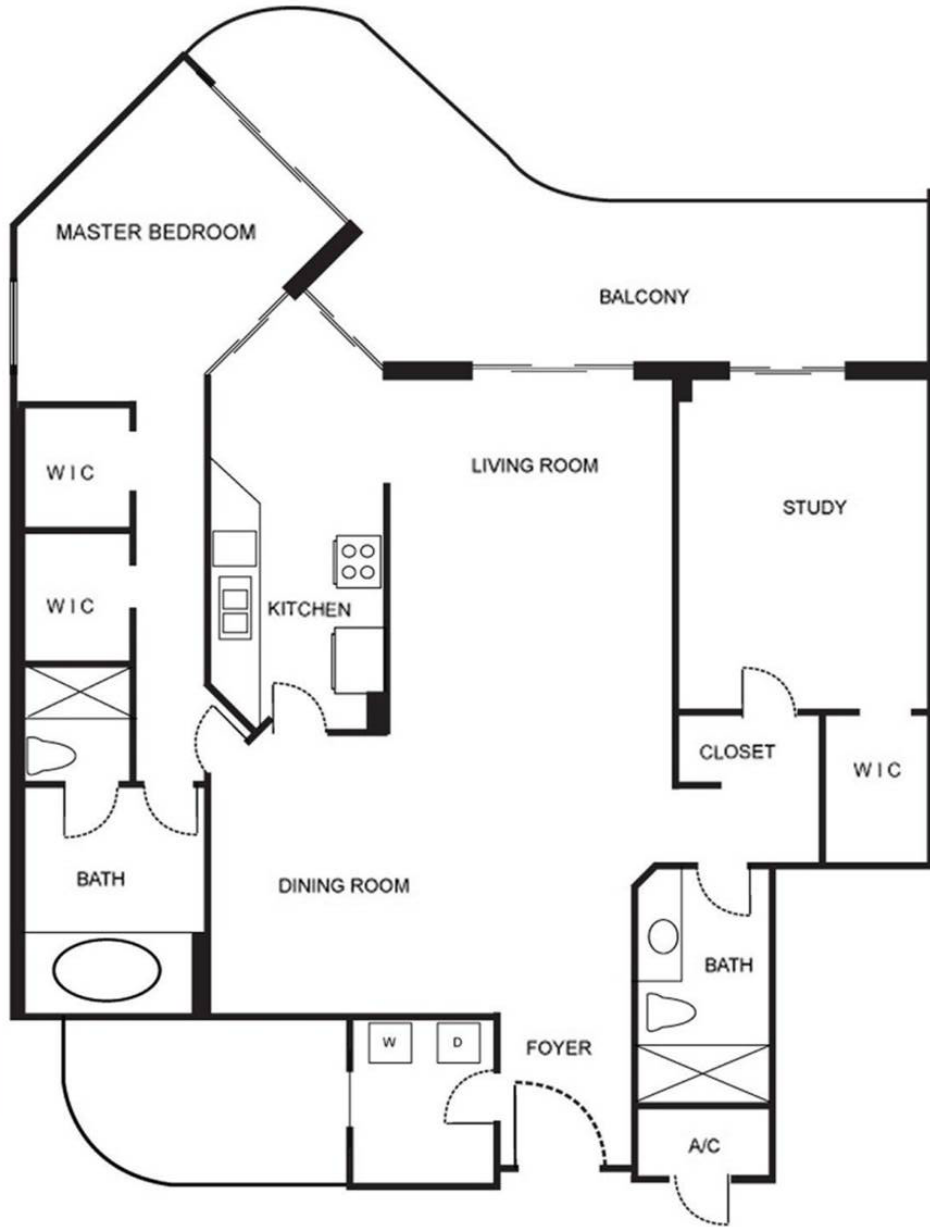

Sands Pointe

Sunny Isles Beach

Unit 02, TS-02, PH-02, UPH-02

2 BEDROOMS 2 BATHS

INTERIOR AREA: 1730 SQ. FT. 161 M²

www.MiamiResidence.com

305-751-1000

Miami Residence Realty