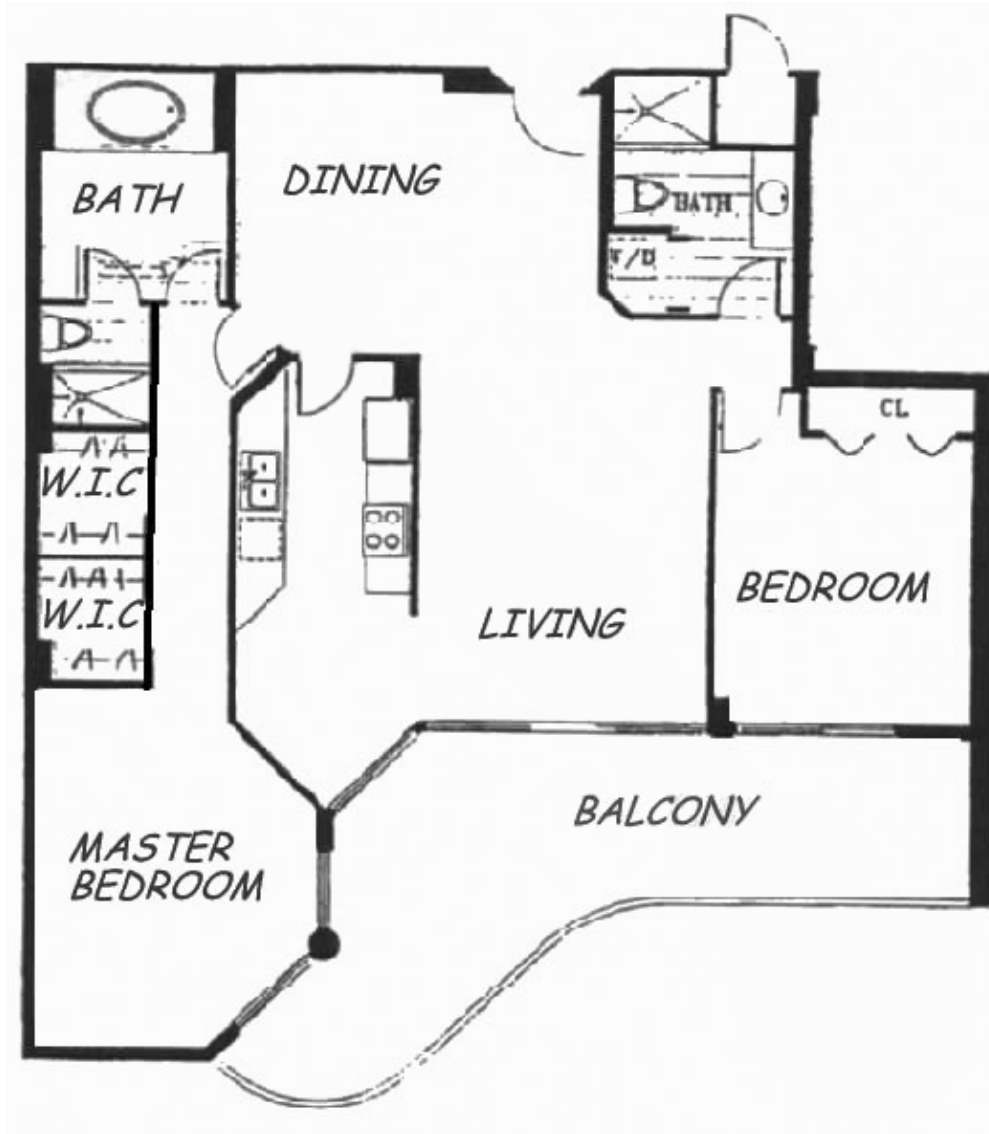

Sands Pointe

Sunny Isles Beach

Unit 05, PH-05, UPH-05

2 BEDROOMS 2 BATHS

INTERIOR AREA: 1530 SQ. FT. 142 M²

www.MiamiResidence.com

305-751-1000

Miami Residence Realty