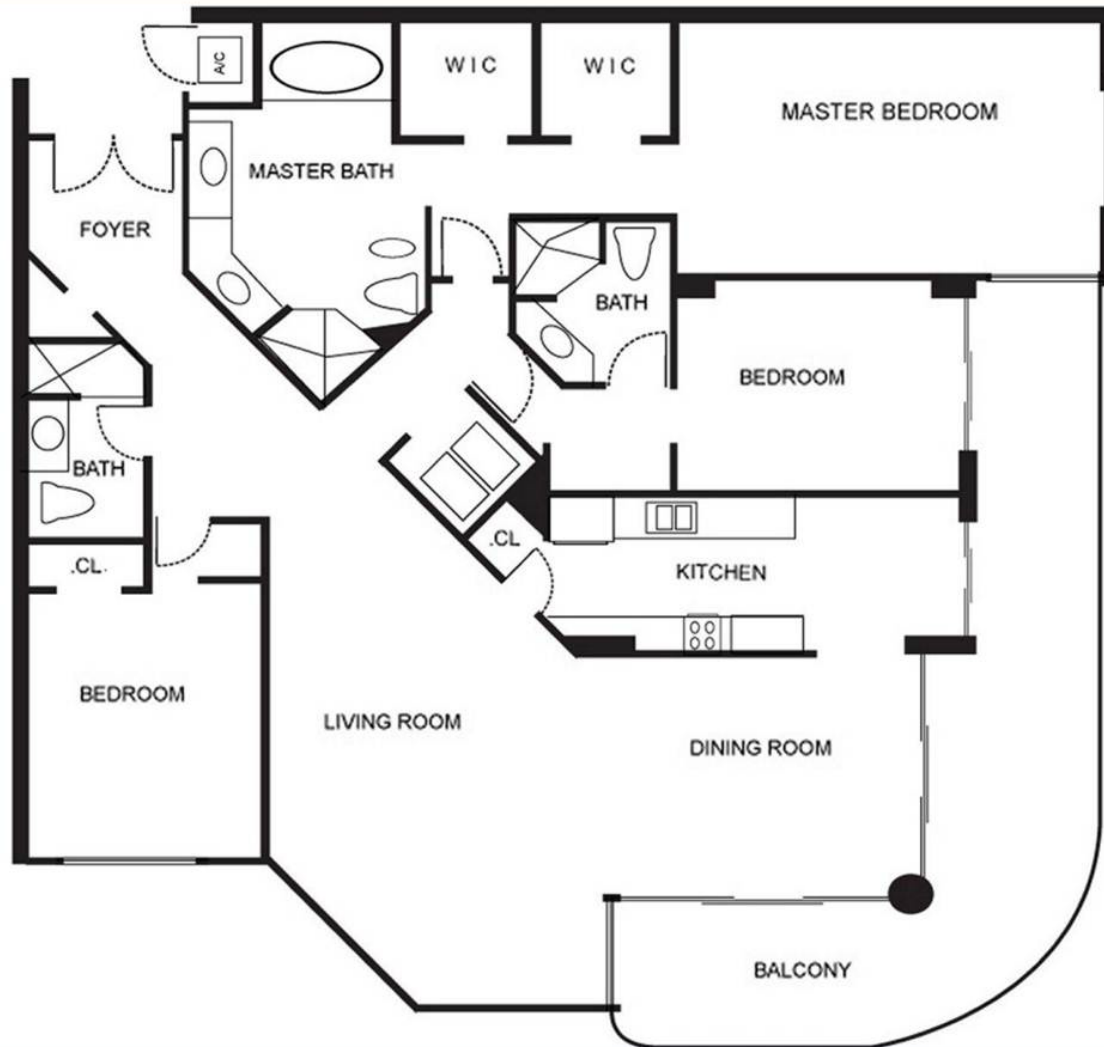

Sands Pointe

Sunny Isles Beach

Unit 07, PH-07, UPH-07

3 BEDROOMS 3 BATHS

INTERIOR AREA: 2120 SQ. FT. 197 M²