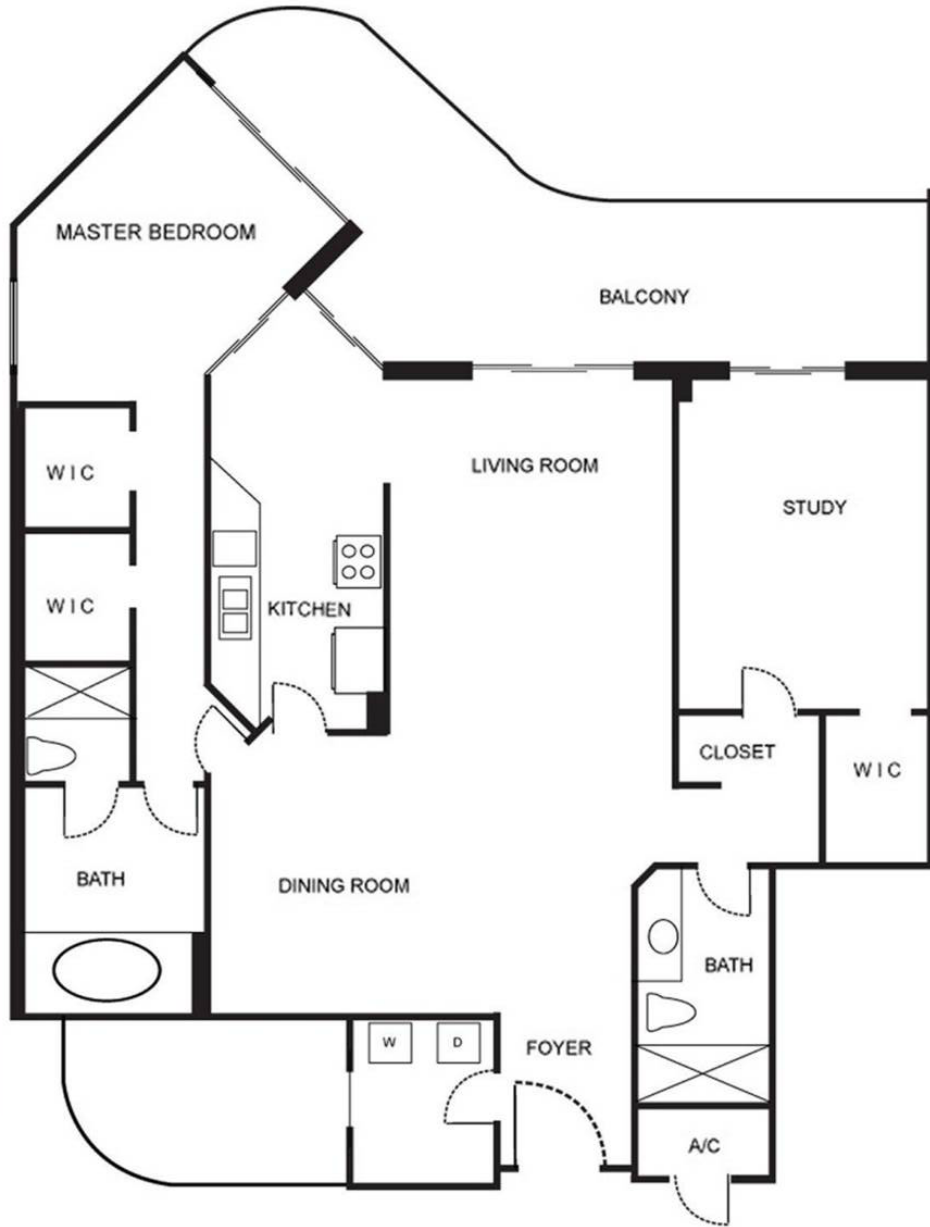

Sands Pointe

Sunny Isles Beach

Unit 01, TS-01, PH-01, UPH-01

2 BEDROOMS 2 BATHS

INTERIOR AREA: 1730 SQ. FT. 161 M²

www.MiamiResidence.com

305-751-1000

Miami Residence Realty