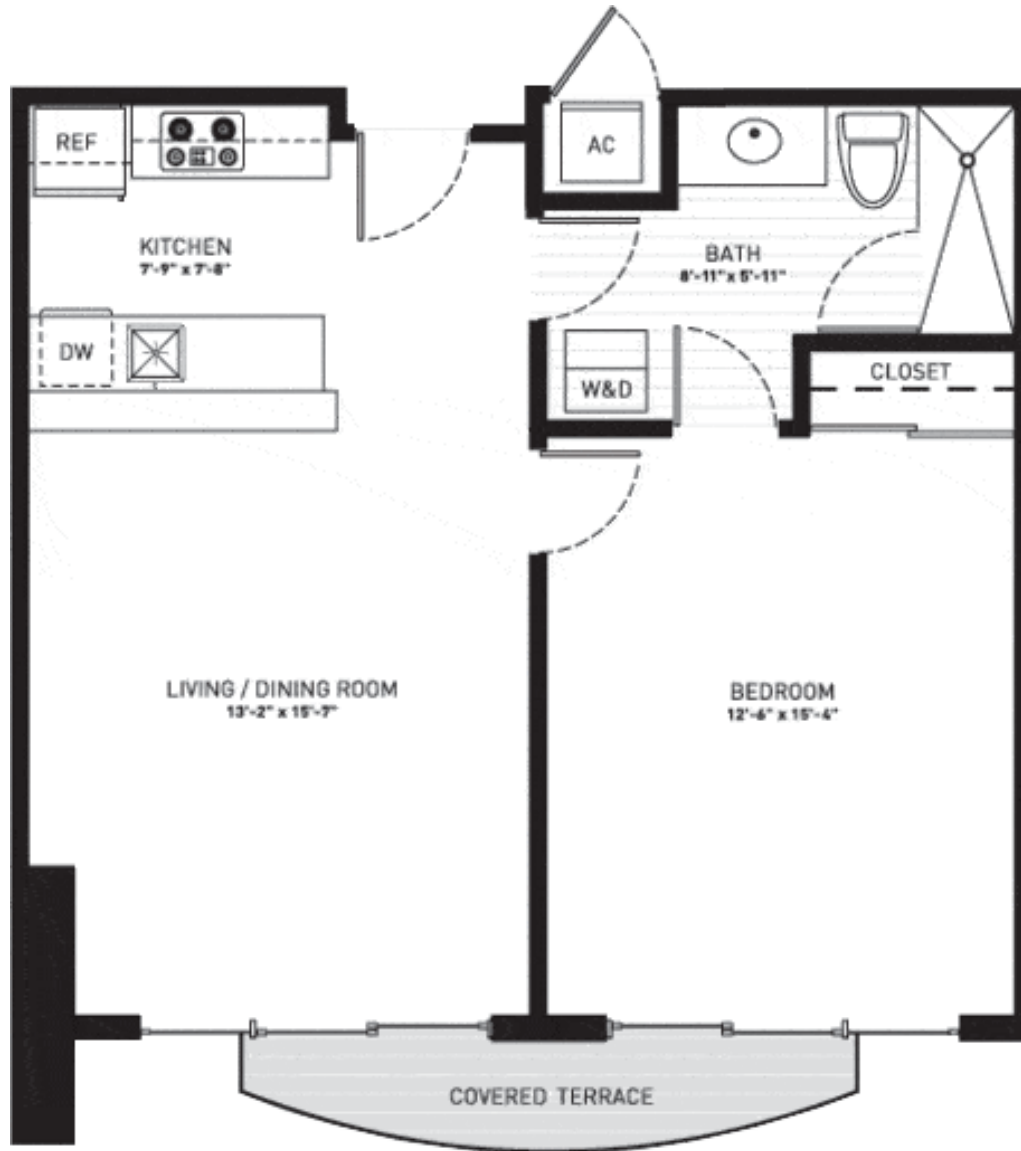

# Sole on the Ocean

Sunny Isles Beach

## Unit 05

1 BEDROOMS 1 BATHS

INTERIOR AREA: 672 SQ. FT. 62 M<sup>2</sup>

EXTERIOR AREA: 40 SQ. FT. 4 M<sup>2</sup>

[www.MiamiResidence.com](http://www.MiamiResidence.com)

305-751-1000

**Miami Residence Realty**