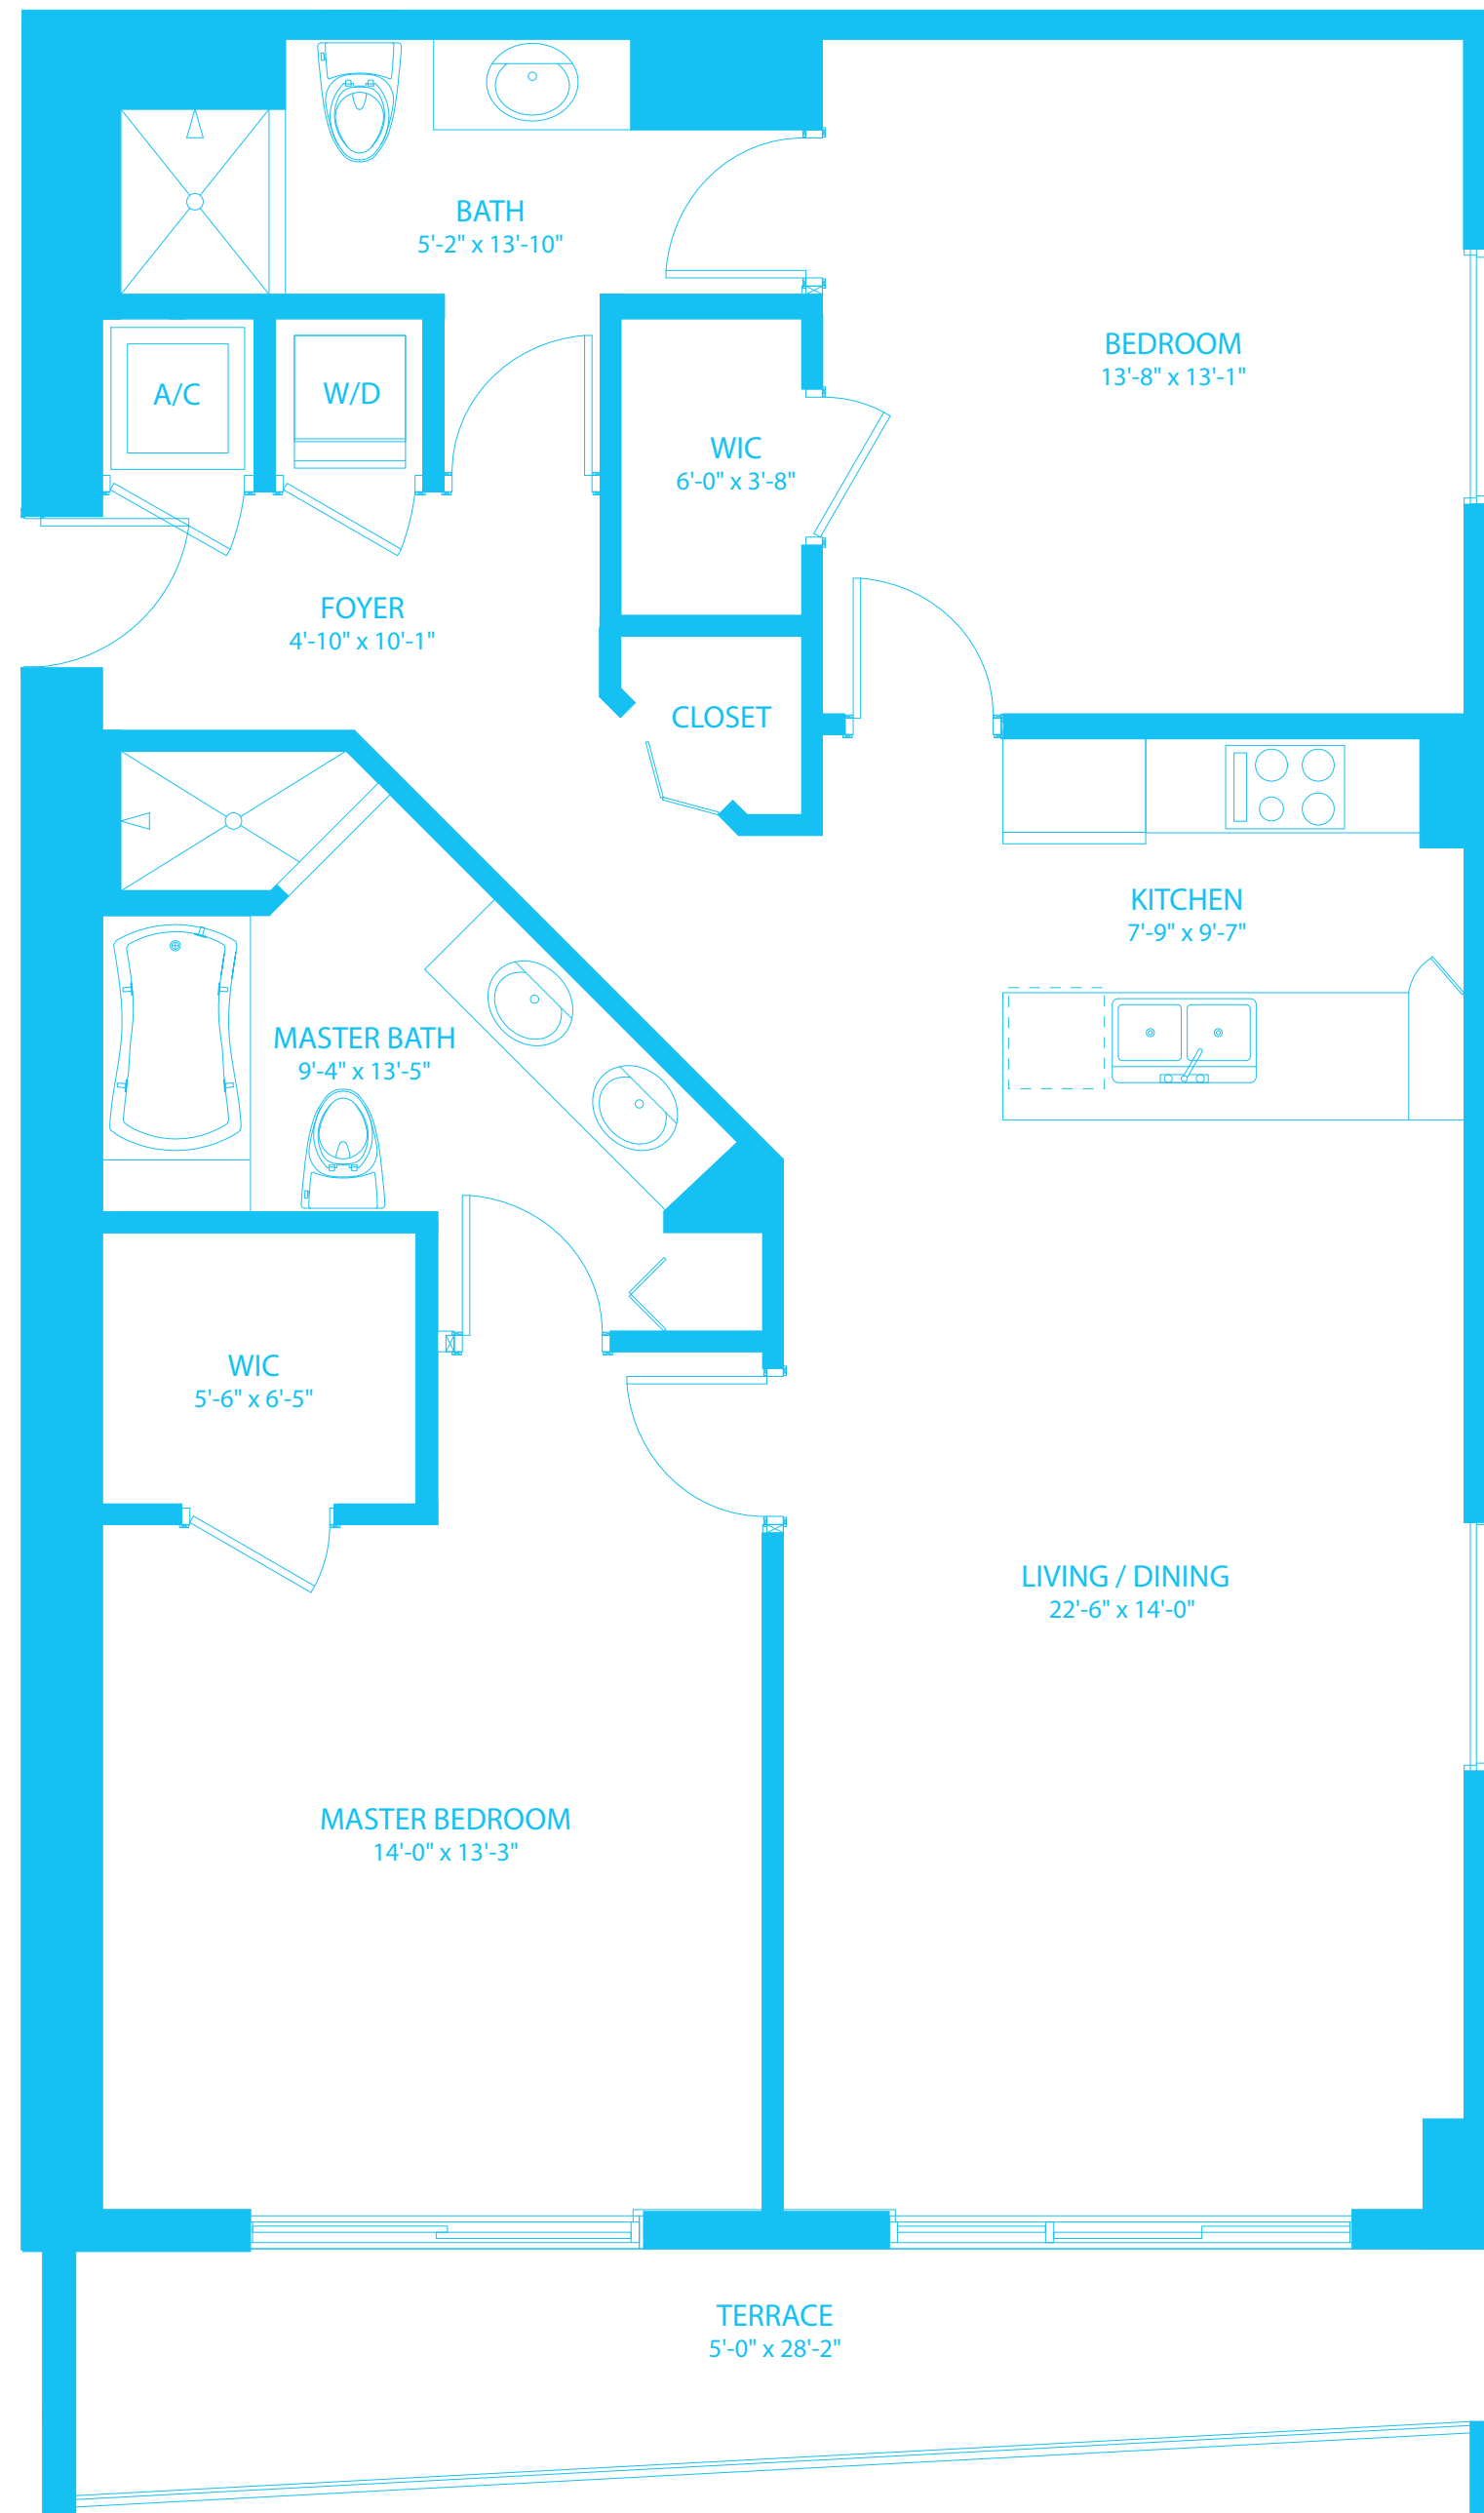

500 BRICKELL

B3 TOWERS E - W <small>scale: 1/4" = 1'-0"</small>	
	<small>interior 1,319 sf exterior 123 sf</small>
	<small>TOTAL 1,442 sf / 133.96 m²</small>
	<small>2 bdr/den/2 bath www.500brickellcondo.com</small>