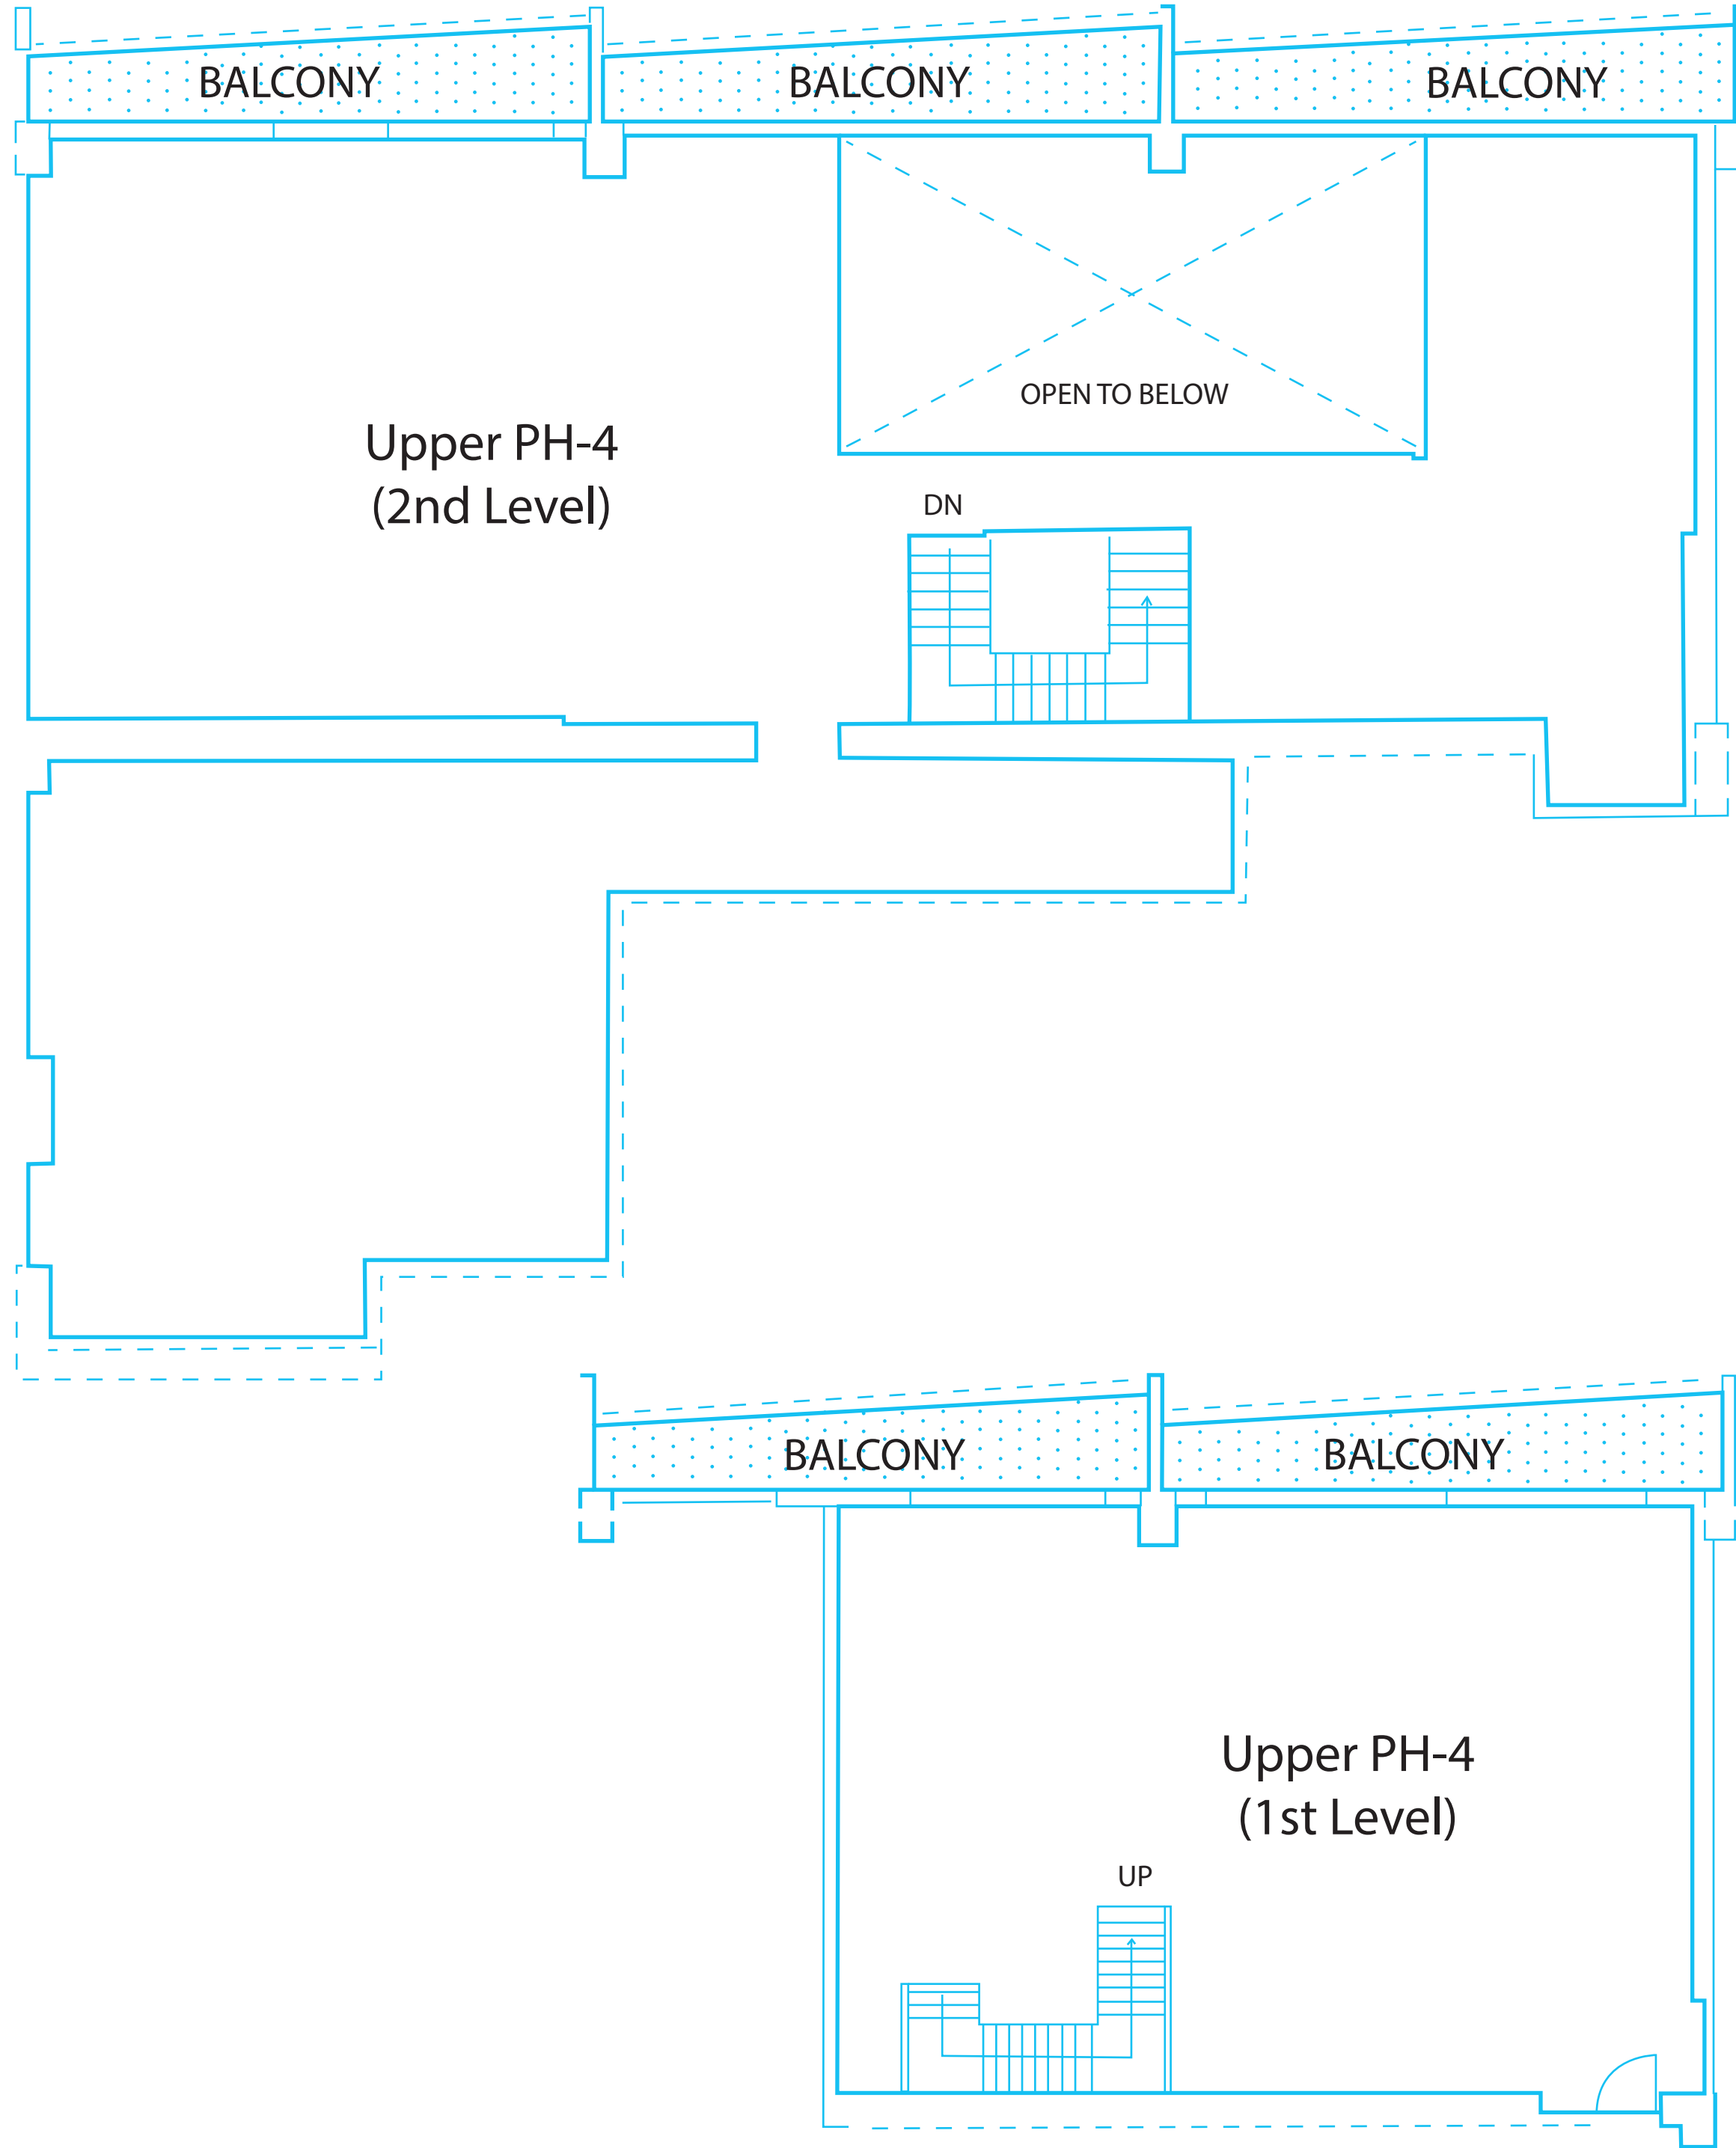

500 BRICKELL

PH-4

**TOWER
E**

TOTAL	3,800 sf / 353 m ²
	www.500brickellcondo.com