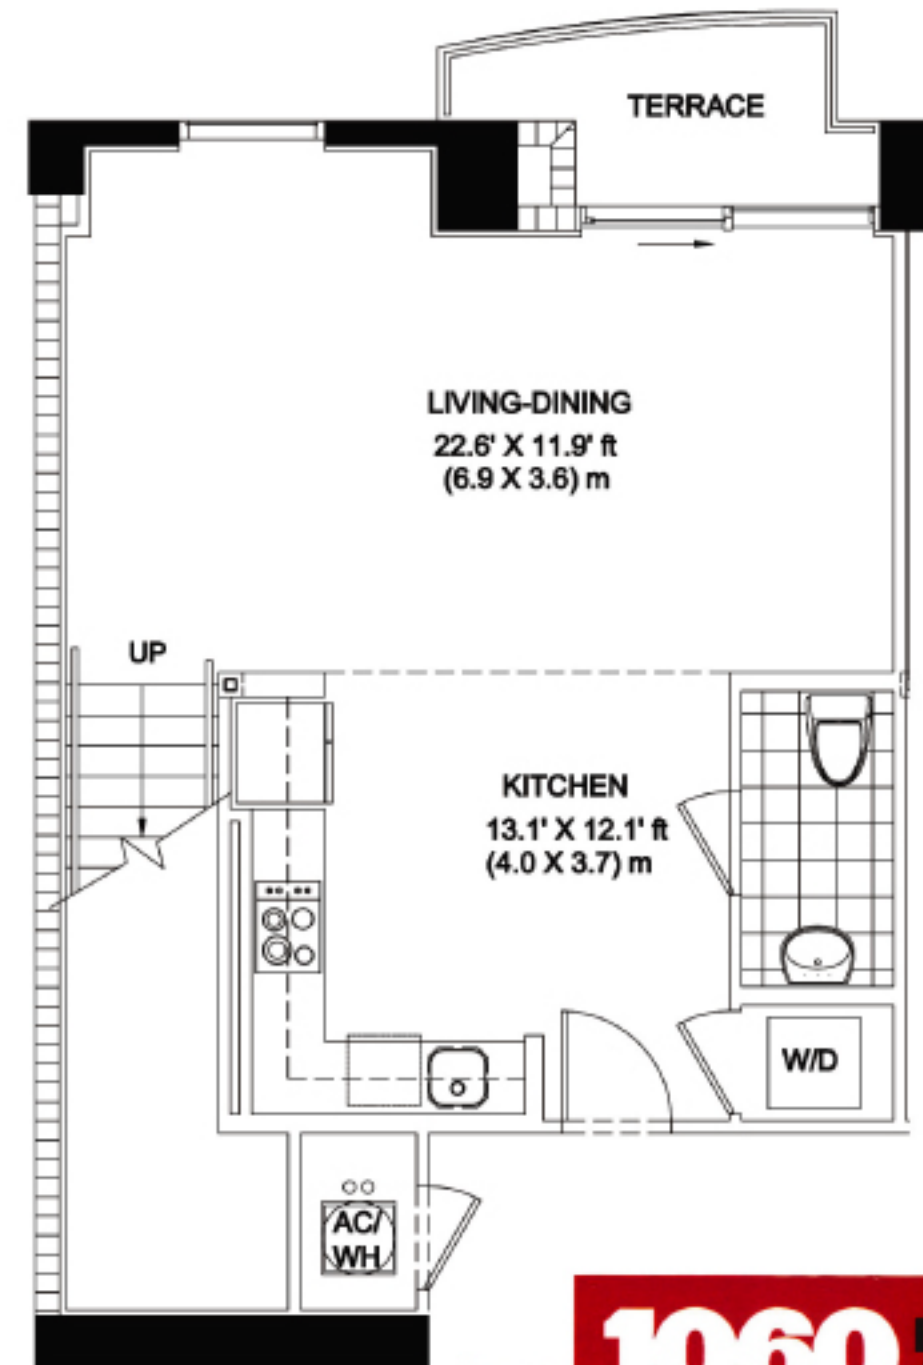

UPPER LEVEL

UNIT LA

1 BEDROOM 1 1/2 BATH

LIVING	1,053 SQ FT	97.8 M ²
TERRACE	50 SQ FT	4.6 M ²
TOTAL	1,103 SQ FT	102.5 M ²