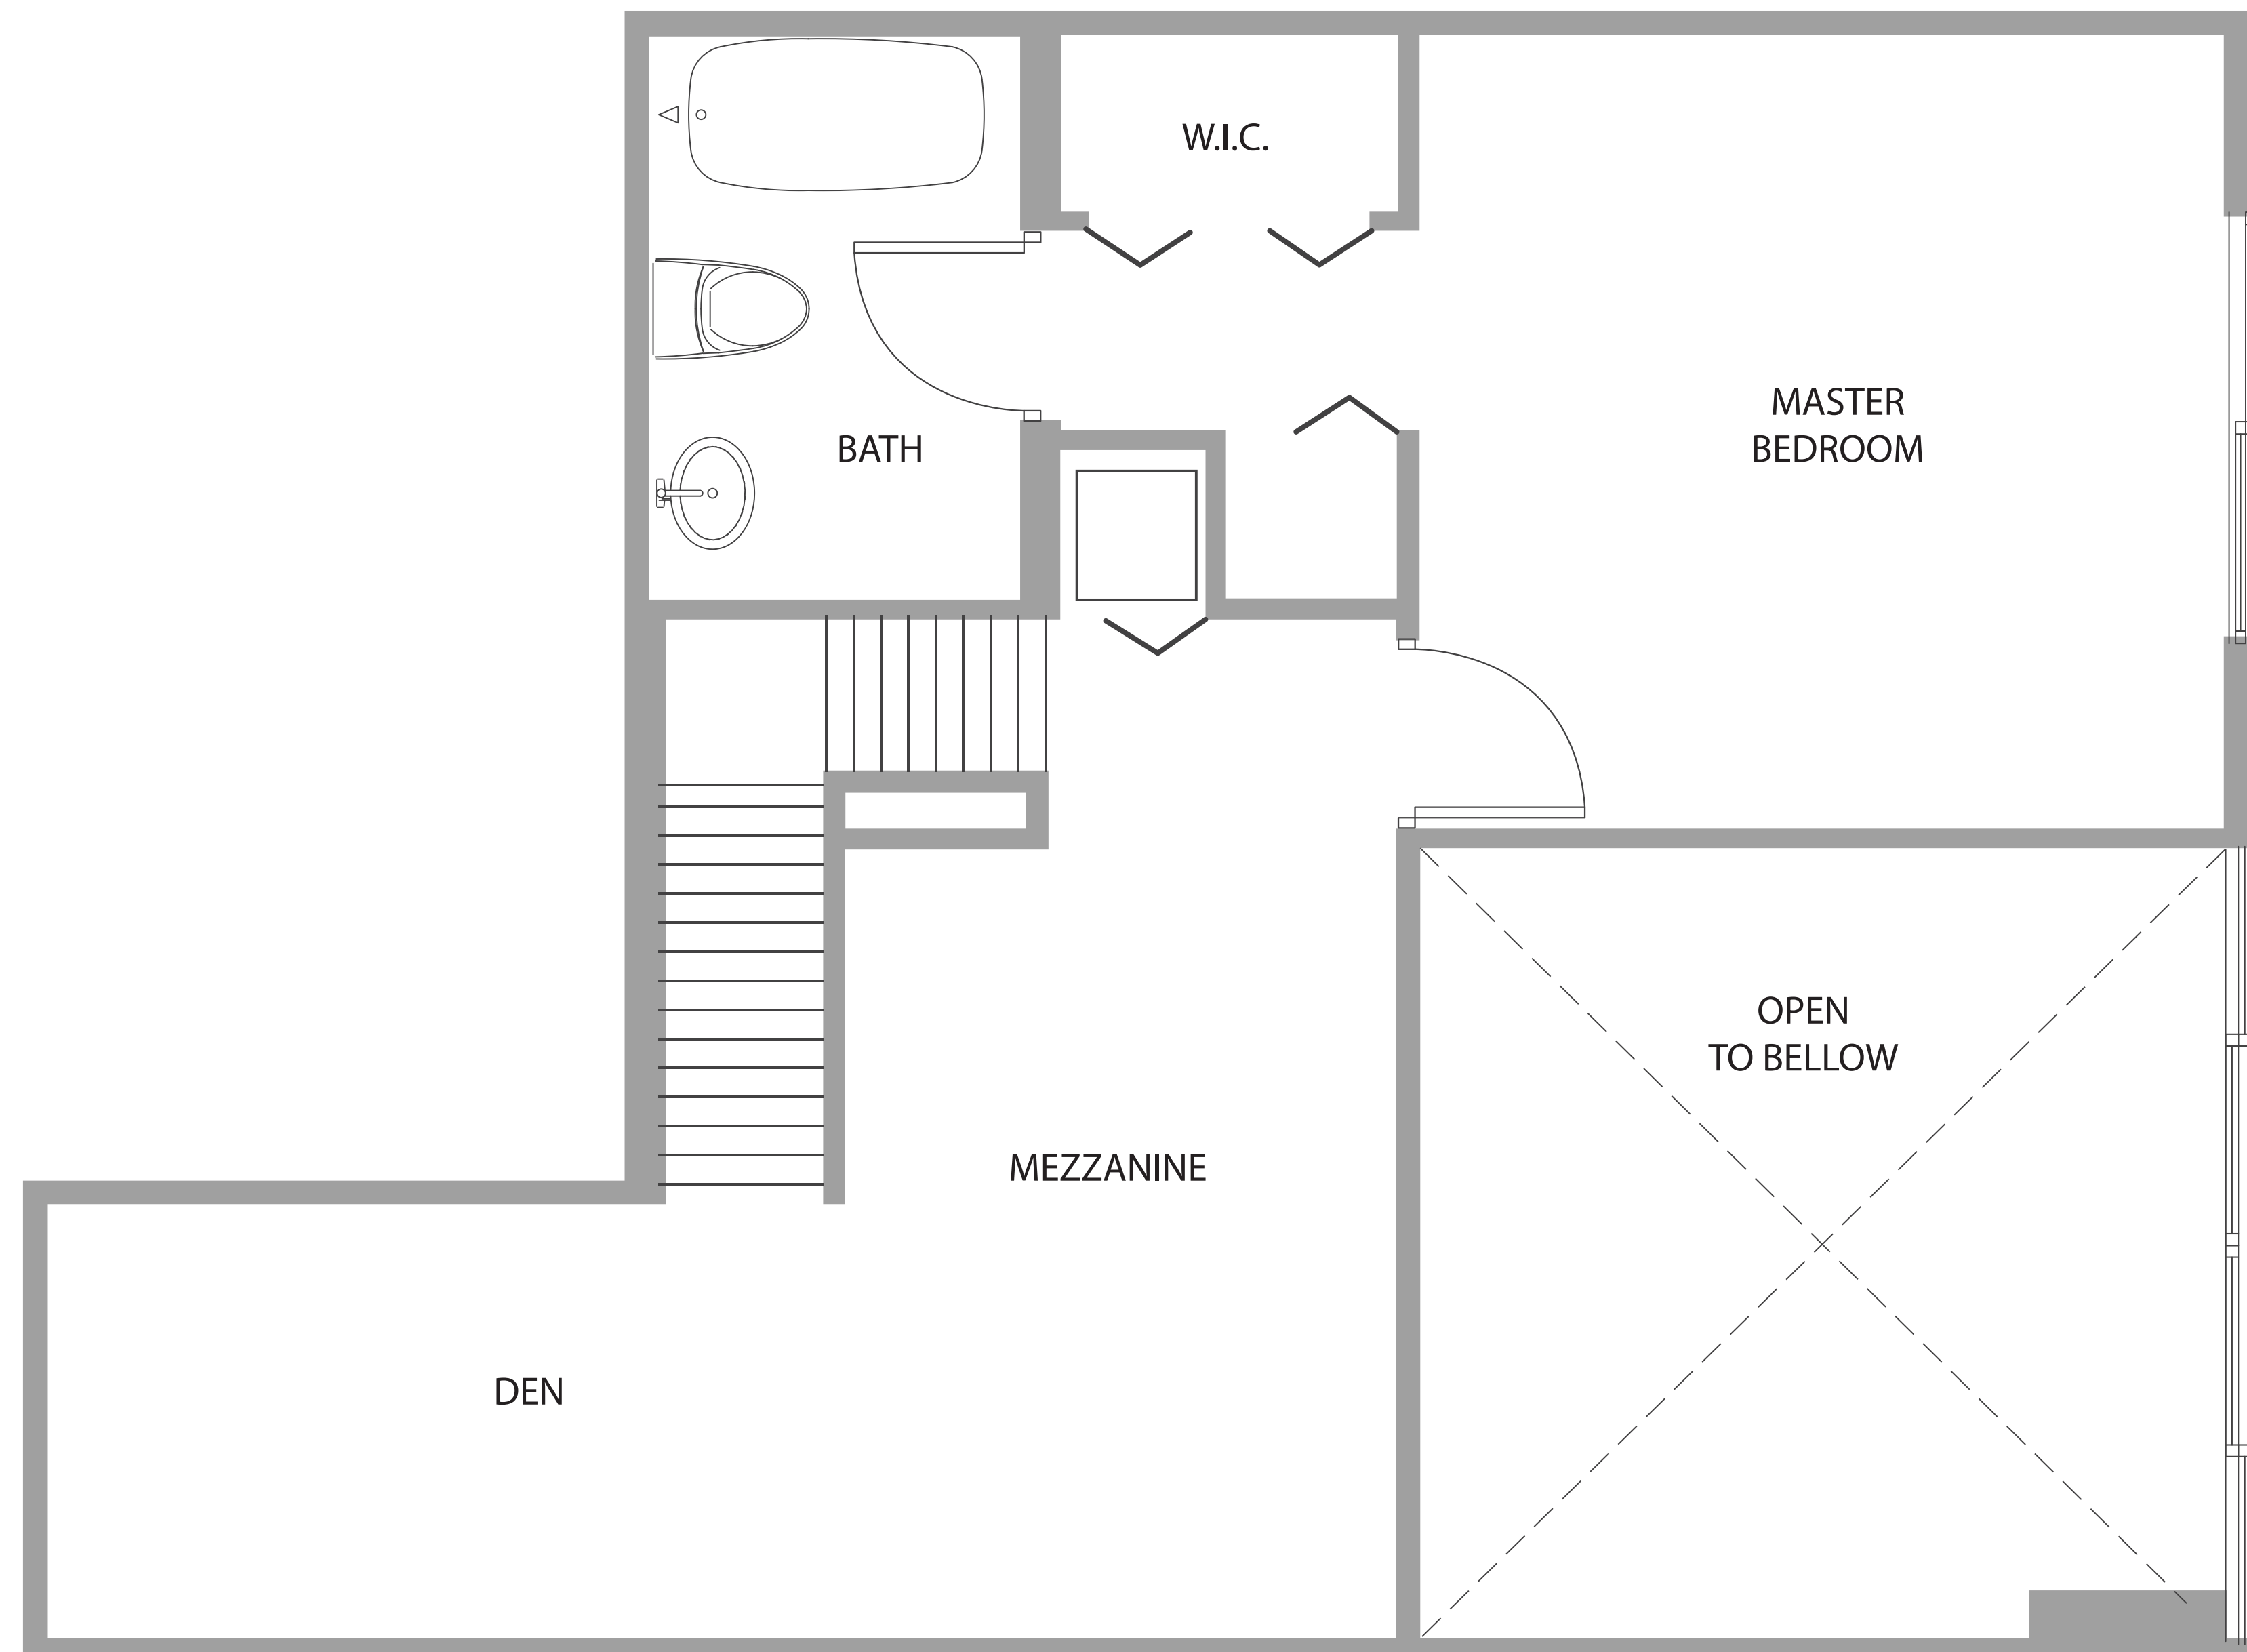

UPPER

23	22	21	20	19
14	15	16	17	18

Floors 7-8

LOWER

Unit					AXIS	
TH-14	BEDROOMS 2 + Den	BATHROOMS 2	INTERIOR 1,324 sf	BALCONY 295 sf	TOTAL 1,619 sf	