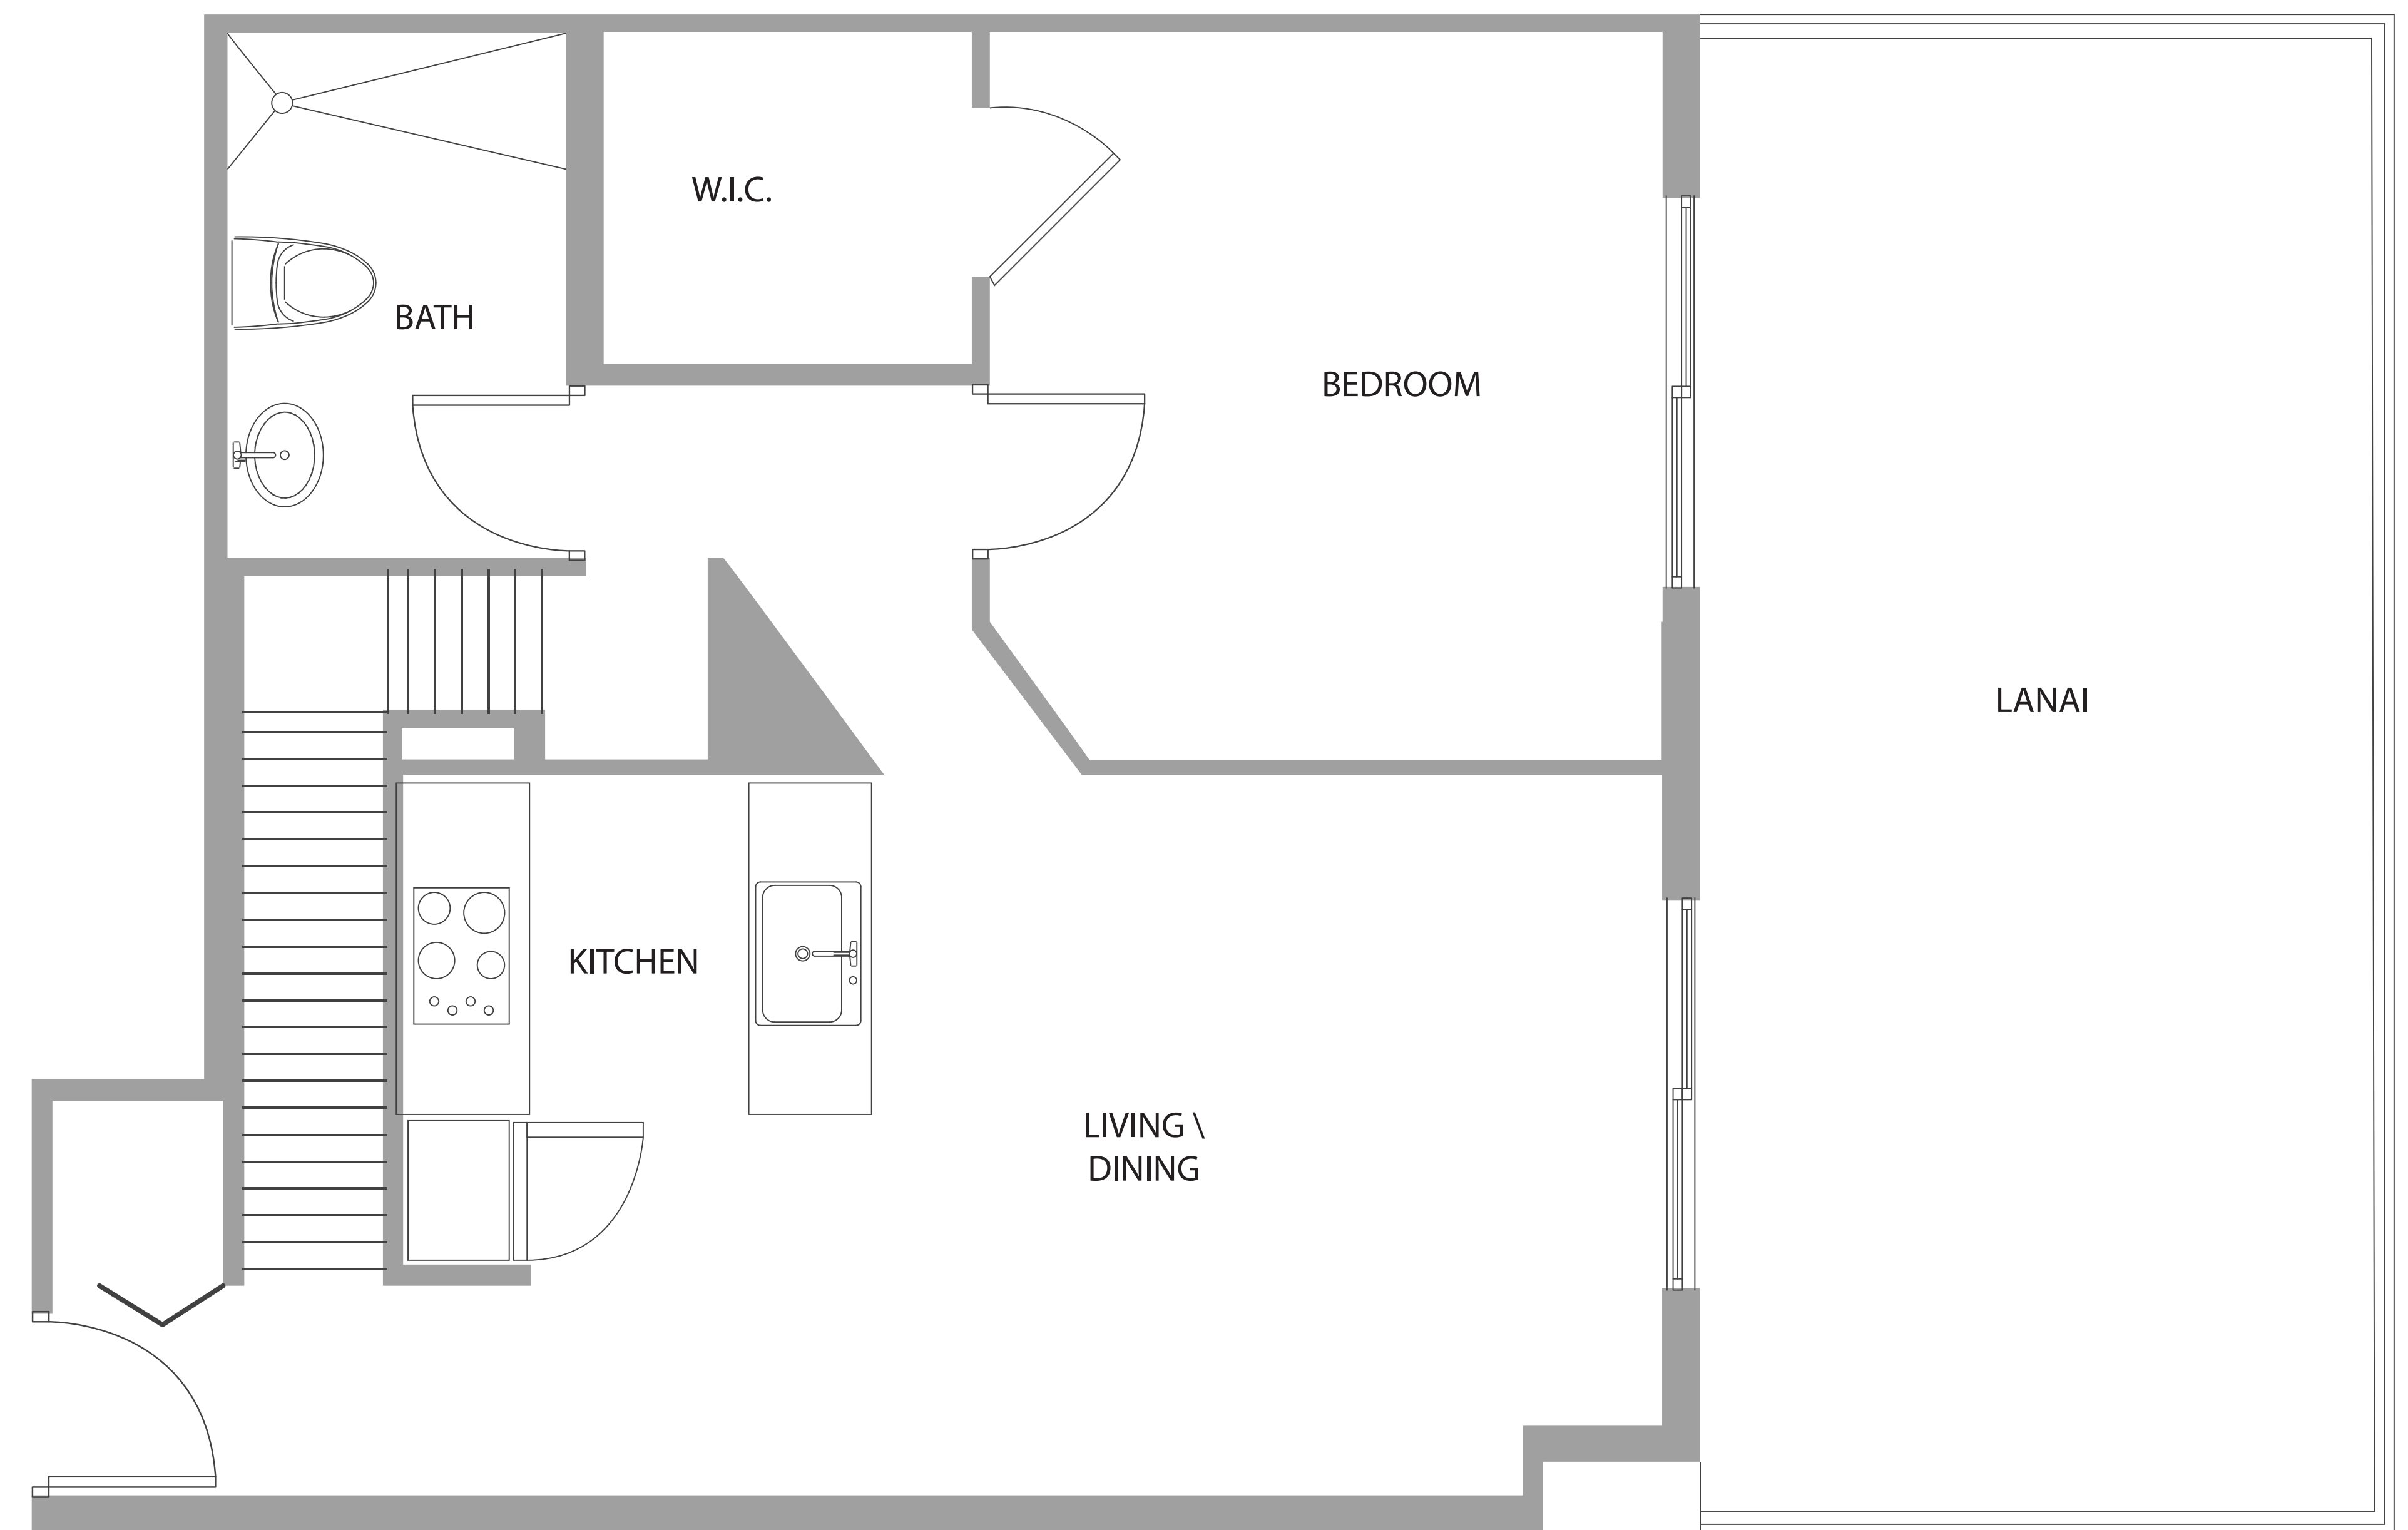

UPPER

23	22	21	20	19
14	15	16	17	18

Floors 7-8

LOWER

Unit					AXIS	
TH-14	BEDROOMS 2 + Den	BATHROOMS 2	INTERIOR 1,324 sf	BALCONY 295 sf	TOTAL 1,619 sf	