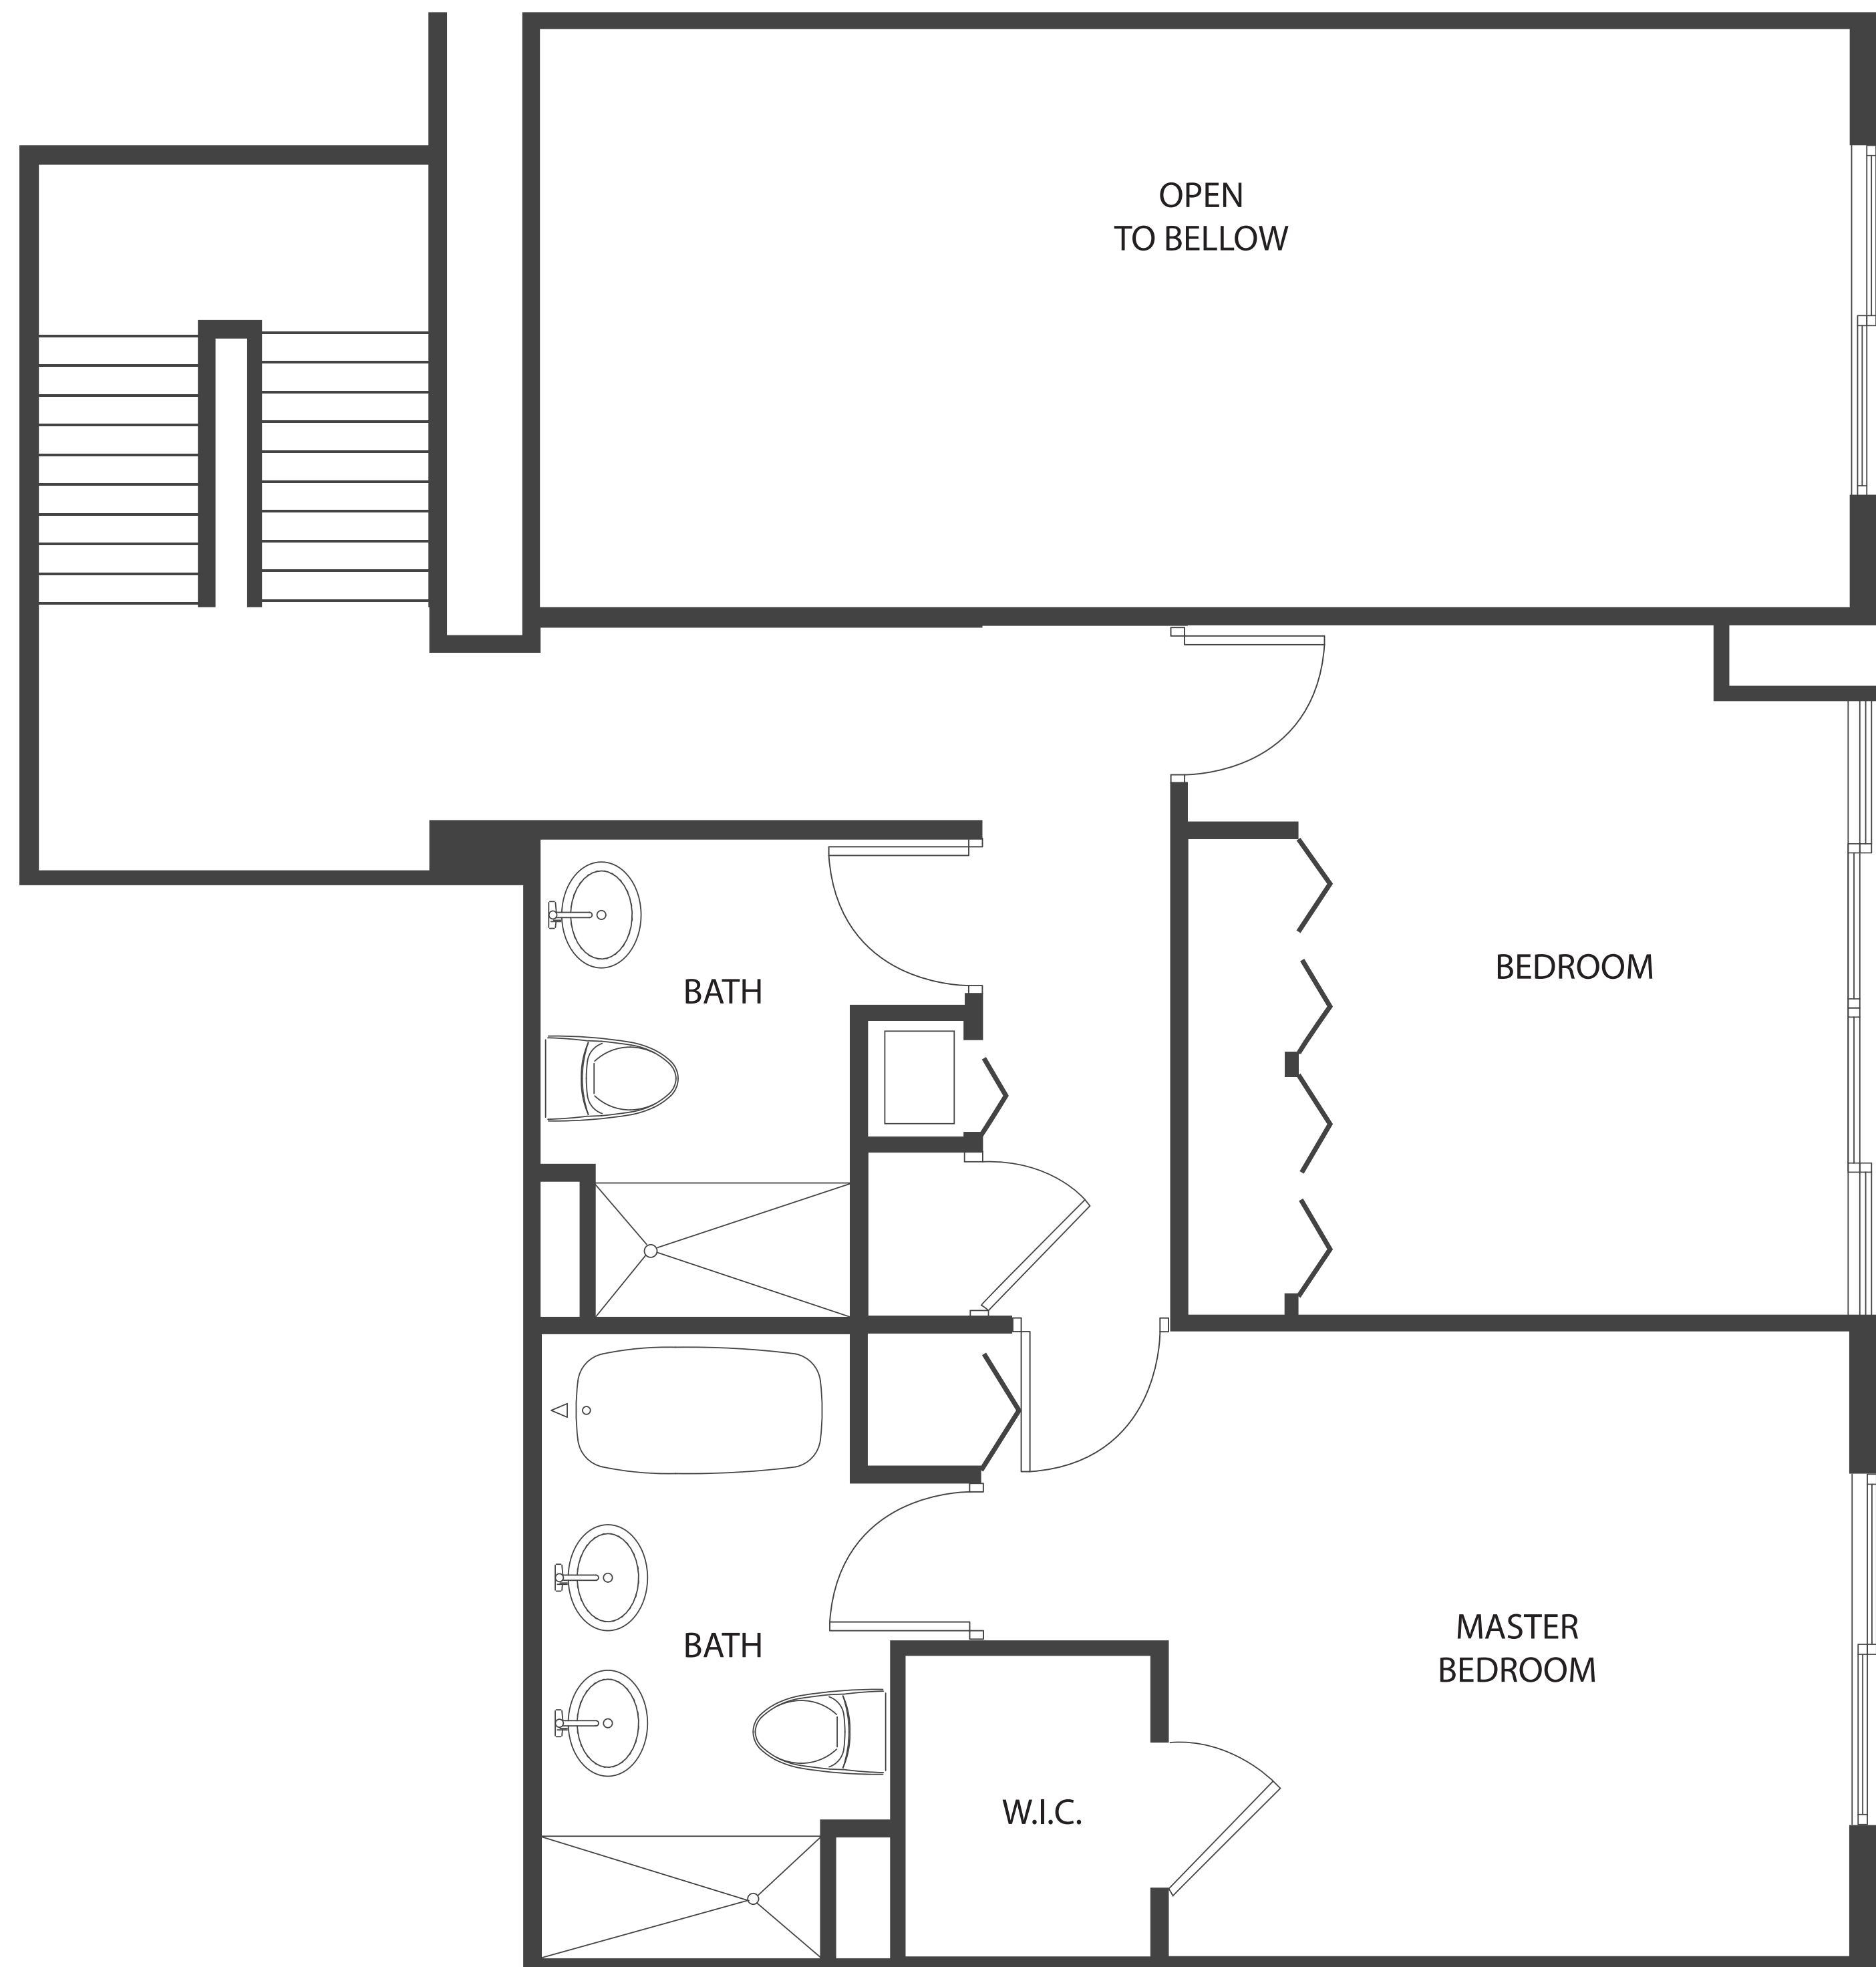

23	22	21	20	19
14	15	16	17	18

Floors 7-8

UPPER

LOWER

Unit					AXIS	
TH-15	BEDROOMS 3 + Den	BATHROOMS 3	INTERIOR 2.095 sf	BALCONY 413 sf	TOTAL 2.508 sf	