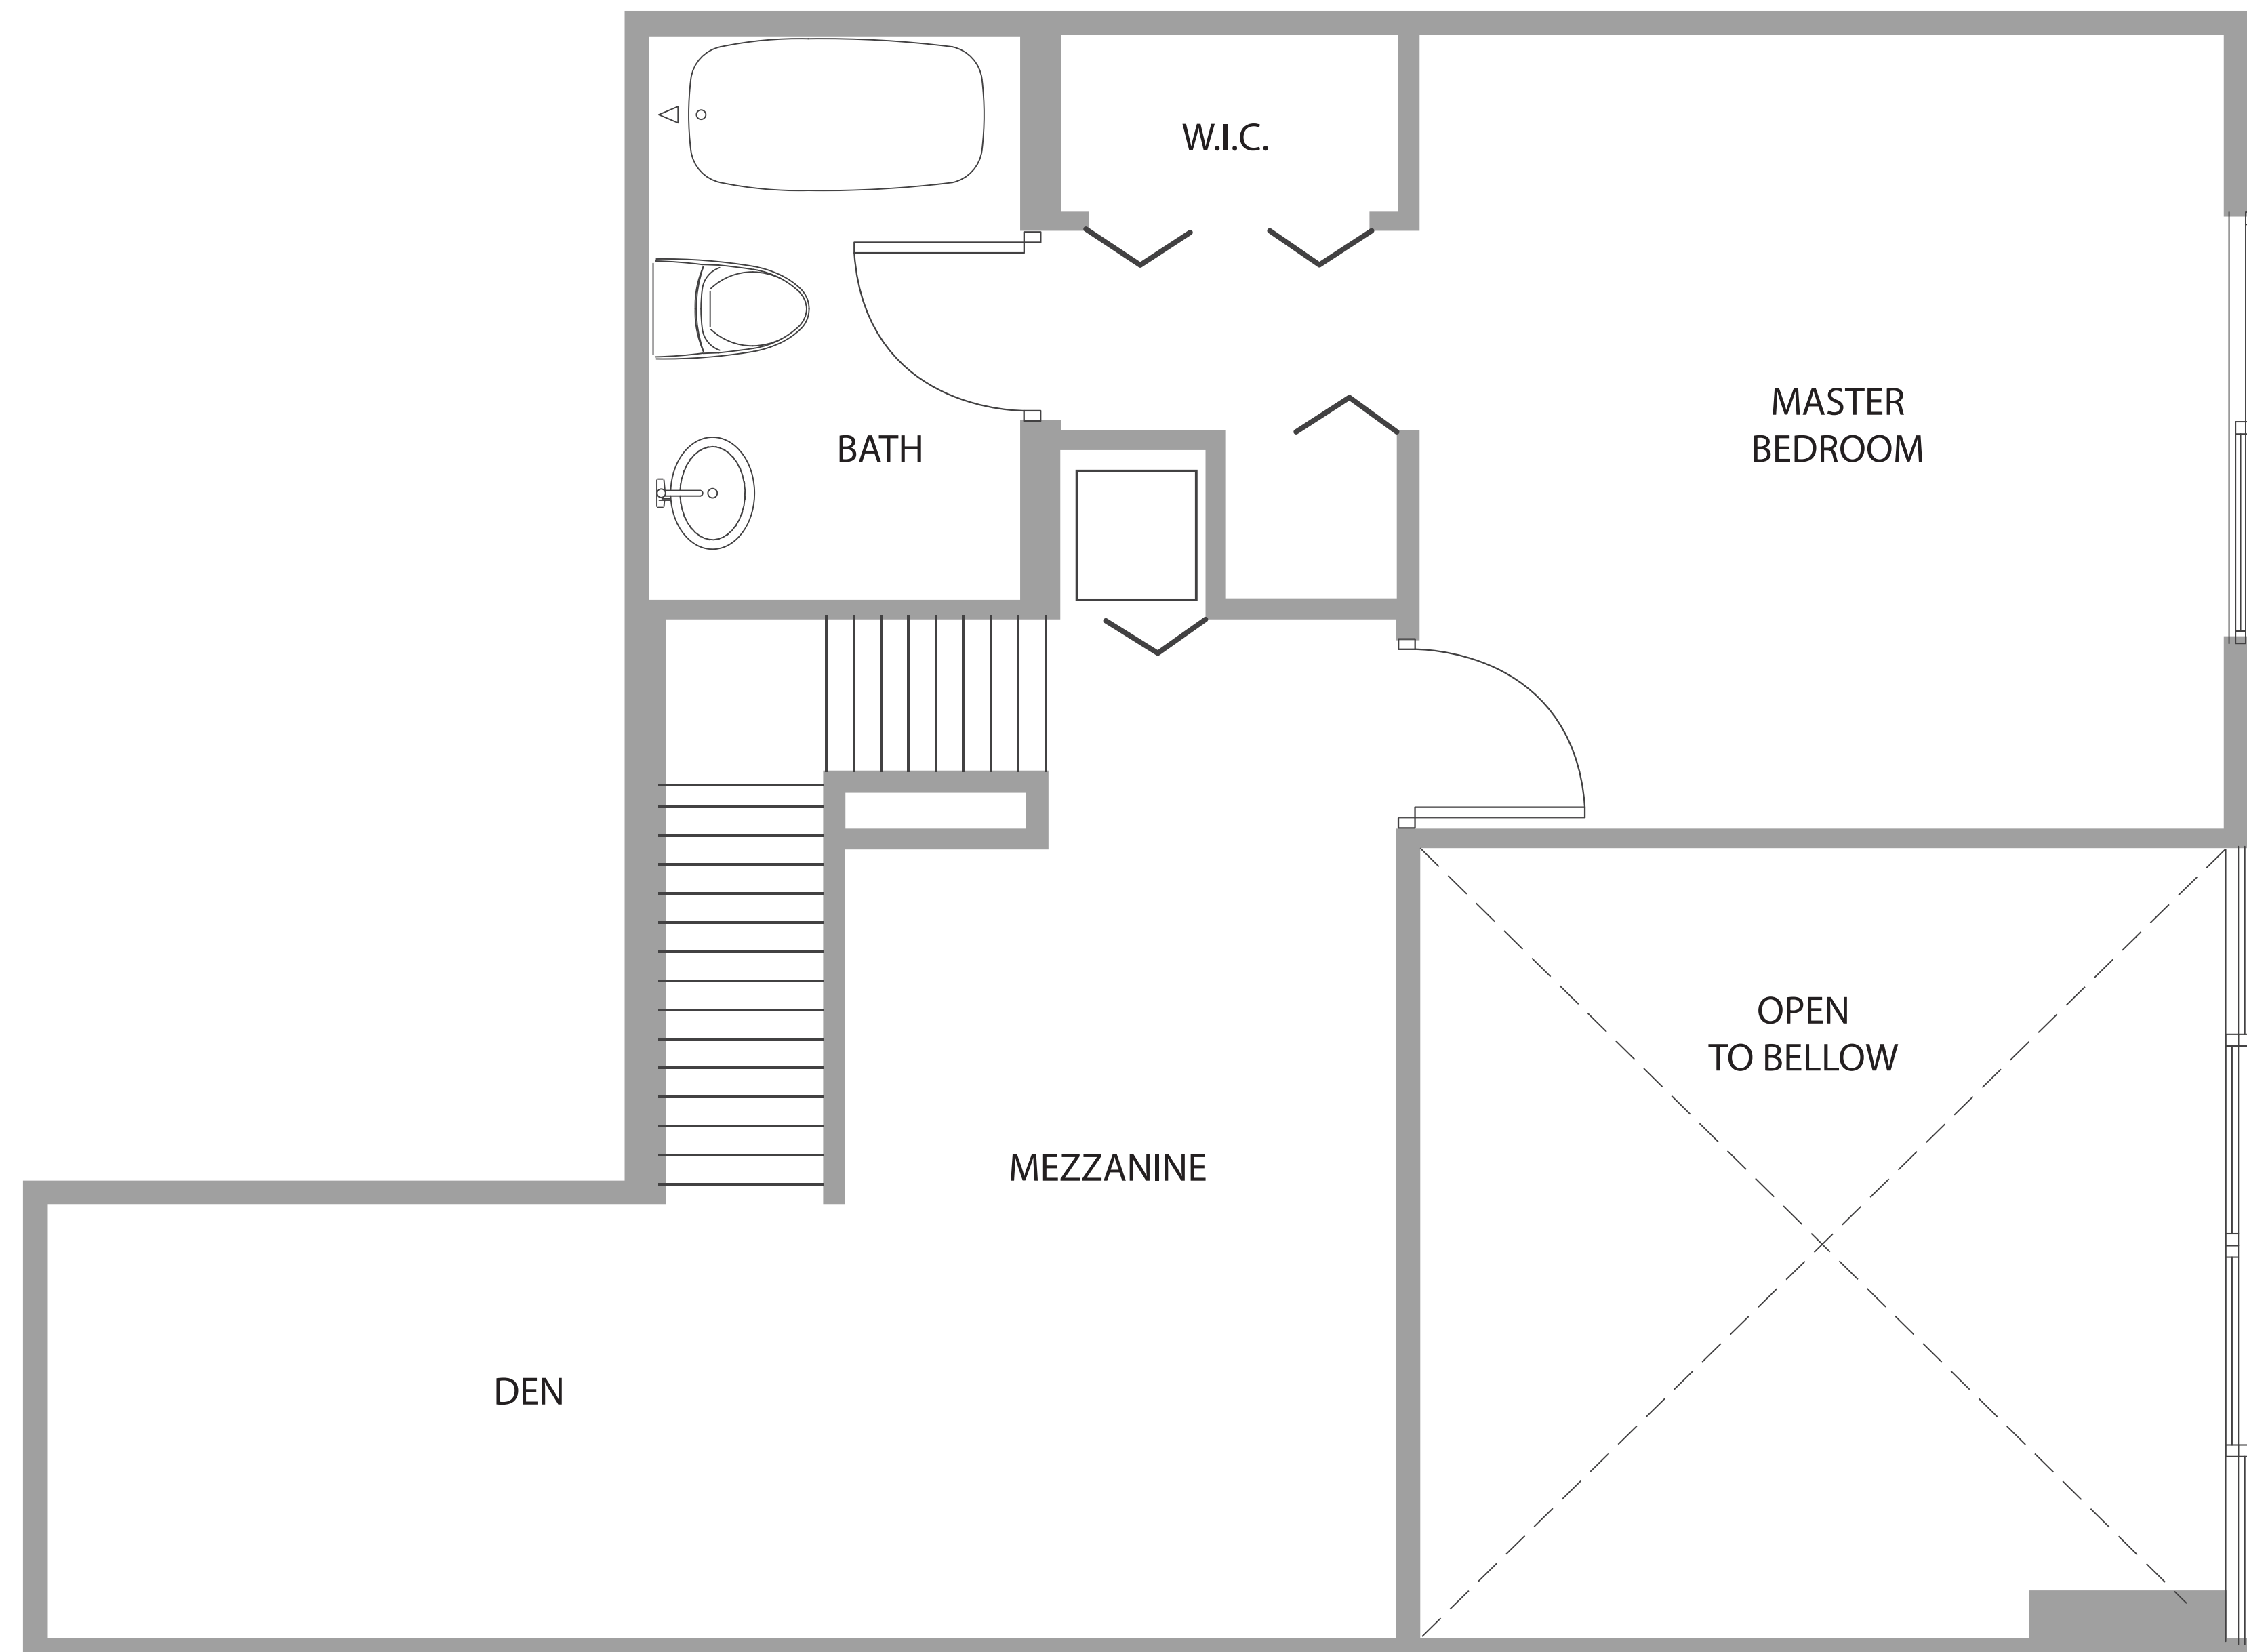

# UPPER

23	22	21	20	19
14	15	16	17	18

Floors 7-8

# LOWER

Unit					<b>AXIS</b>		
<b>TH-17</b>	BEDROOMS 2 + Den	BATHROOMS 2	INTERIOR 1,324 sf	BALCONY 295 sf	TOTAL 1,619 sf		