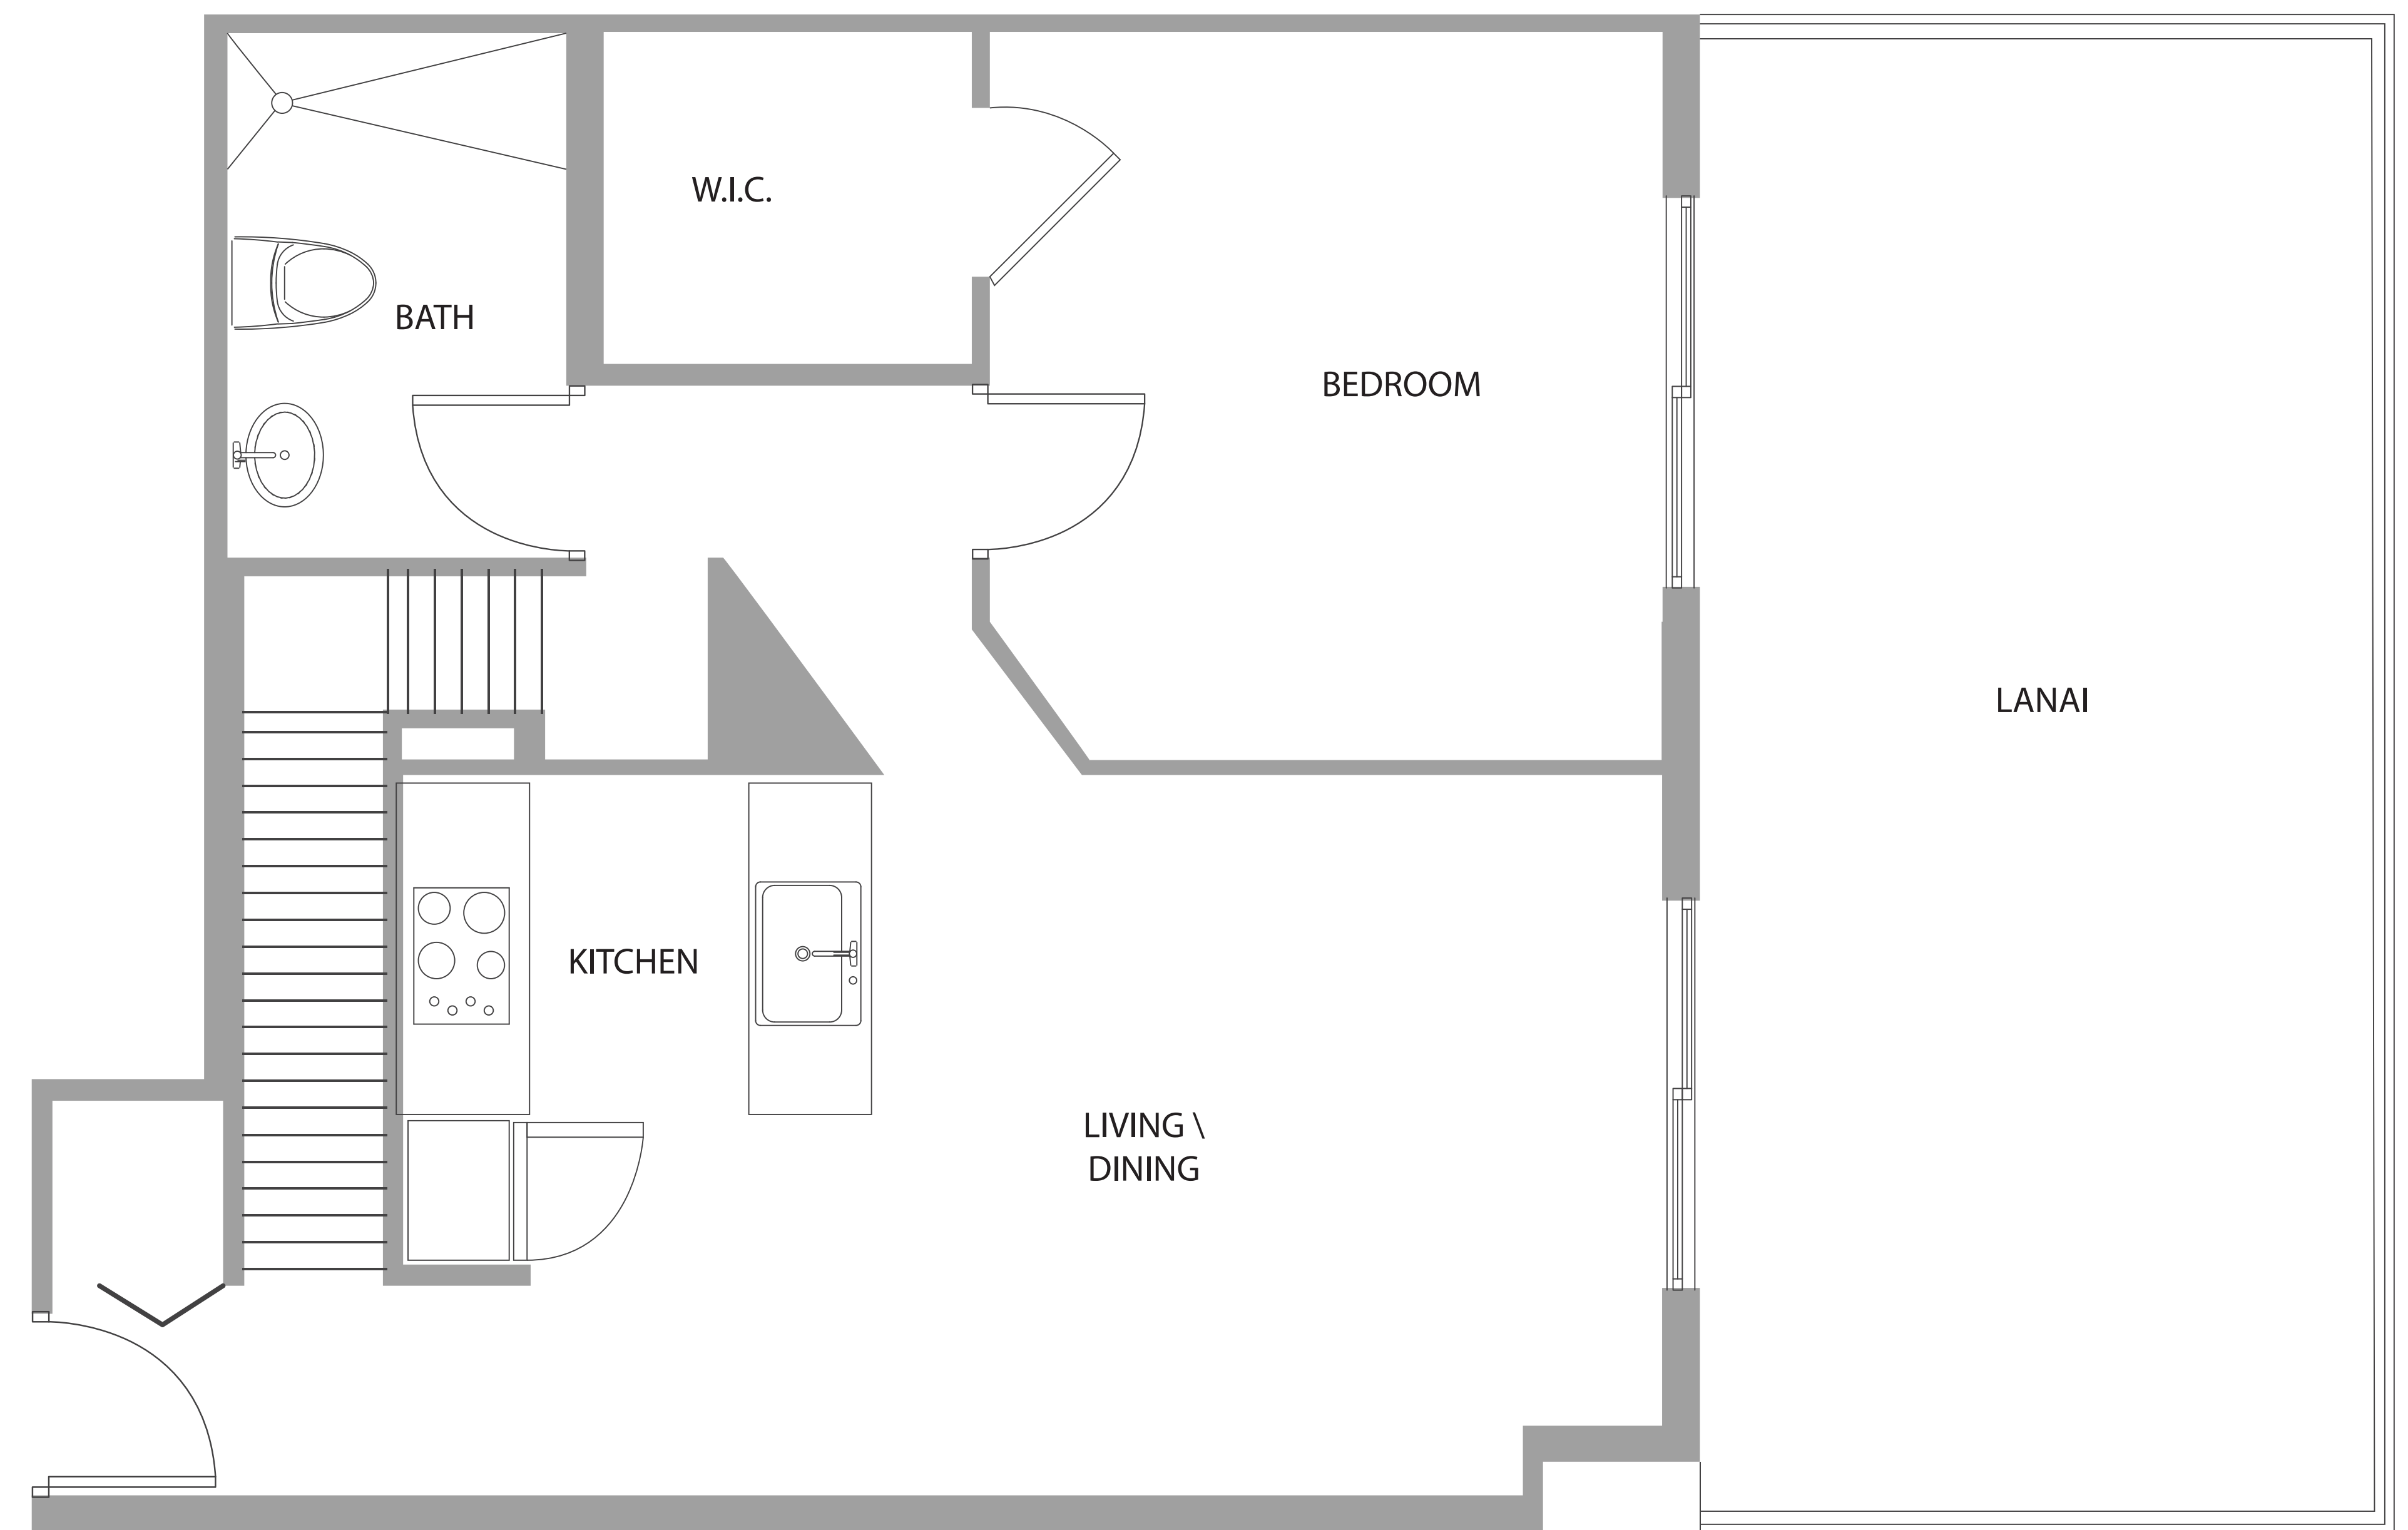

# UPPER

23	22	21	20	19
14	15	16	17	18

Floors 7-8

# LOWER

Unit					<b>AXIS</b>		
<b>TH-17</b>	BEDROOMS 2 + Den	BATHROOMS 2	INTERIOR 1,324 sf	BALCONY 295 sf	TOTAL 1,619 sf		