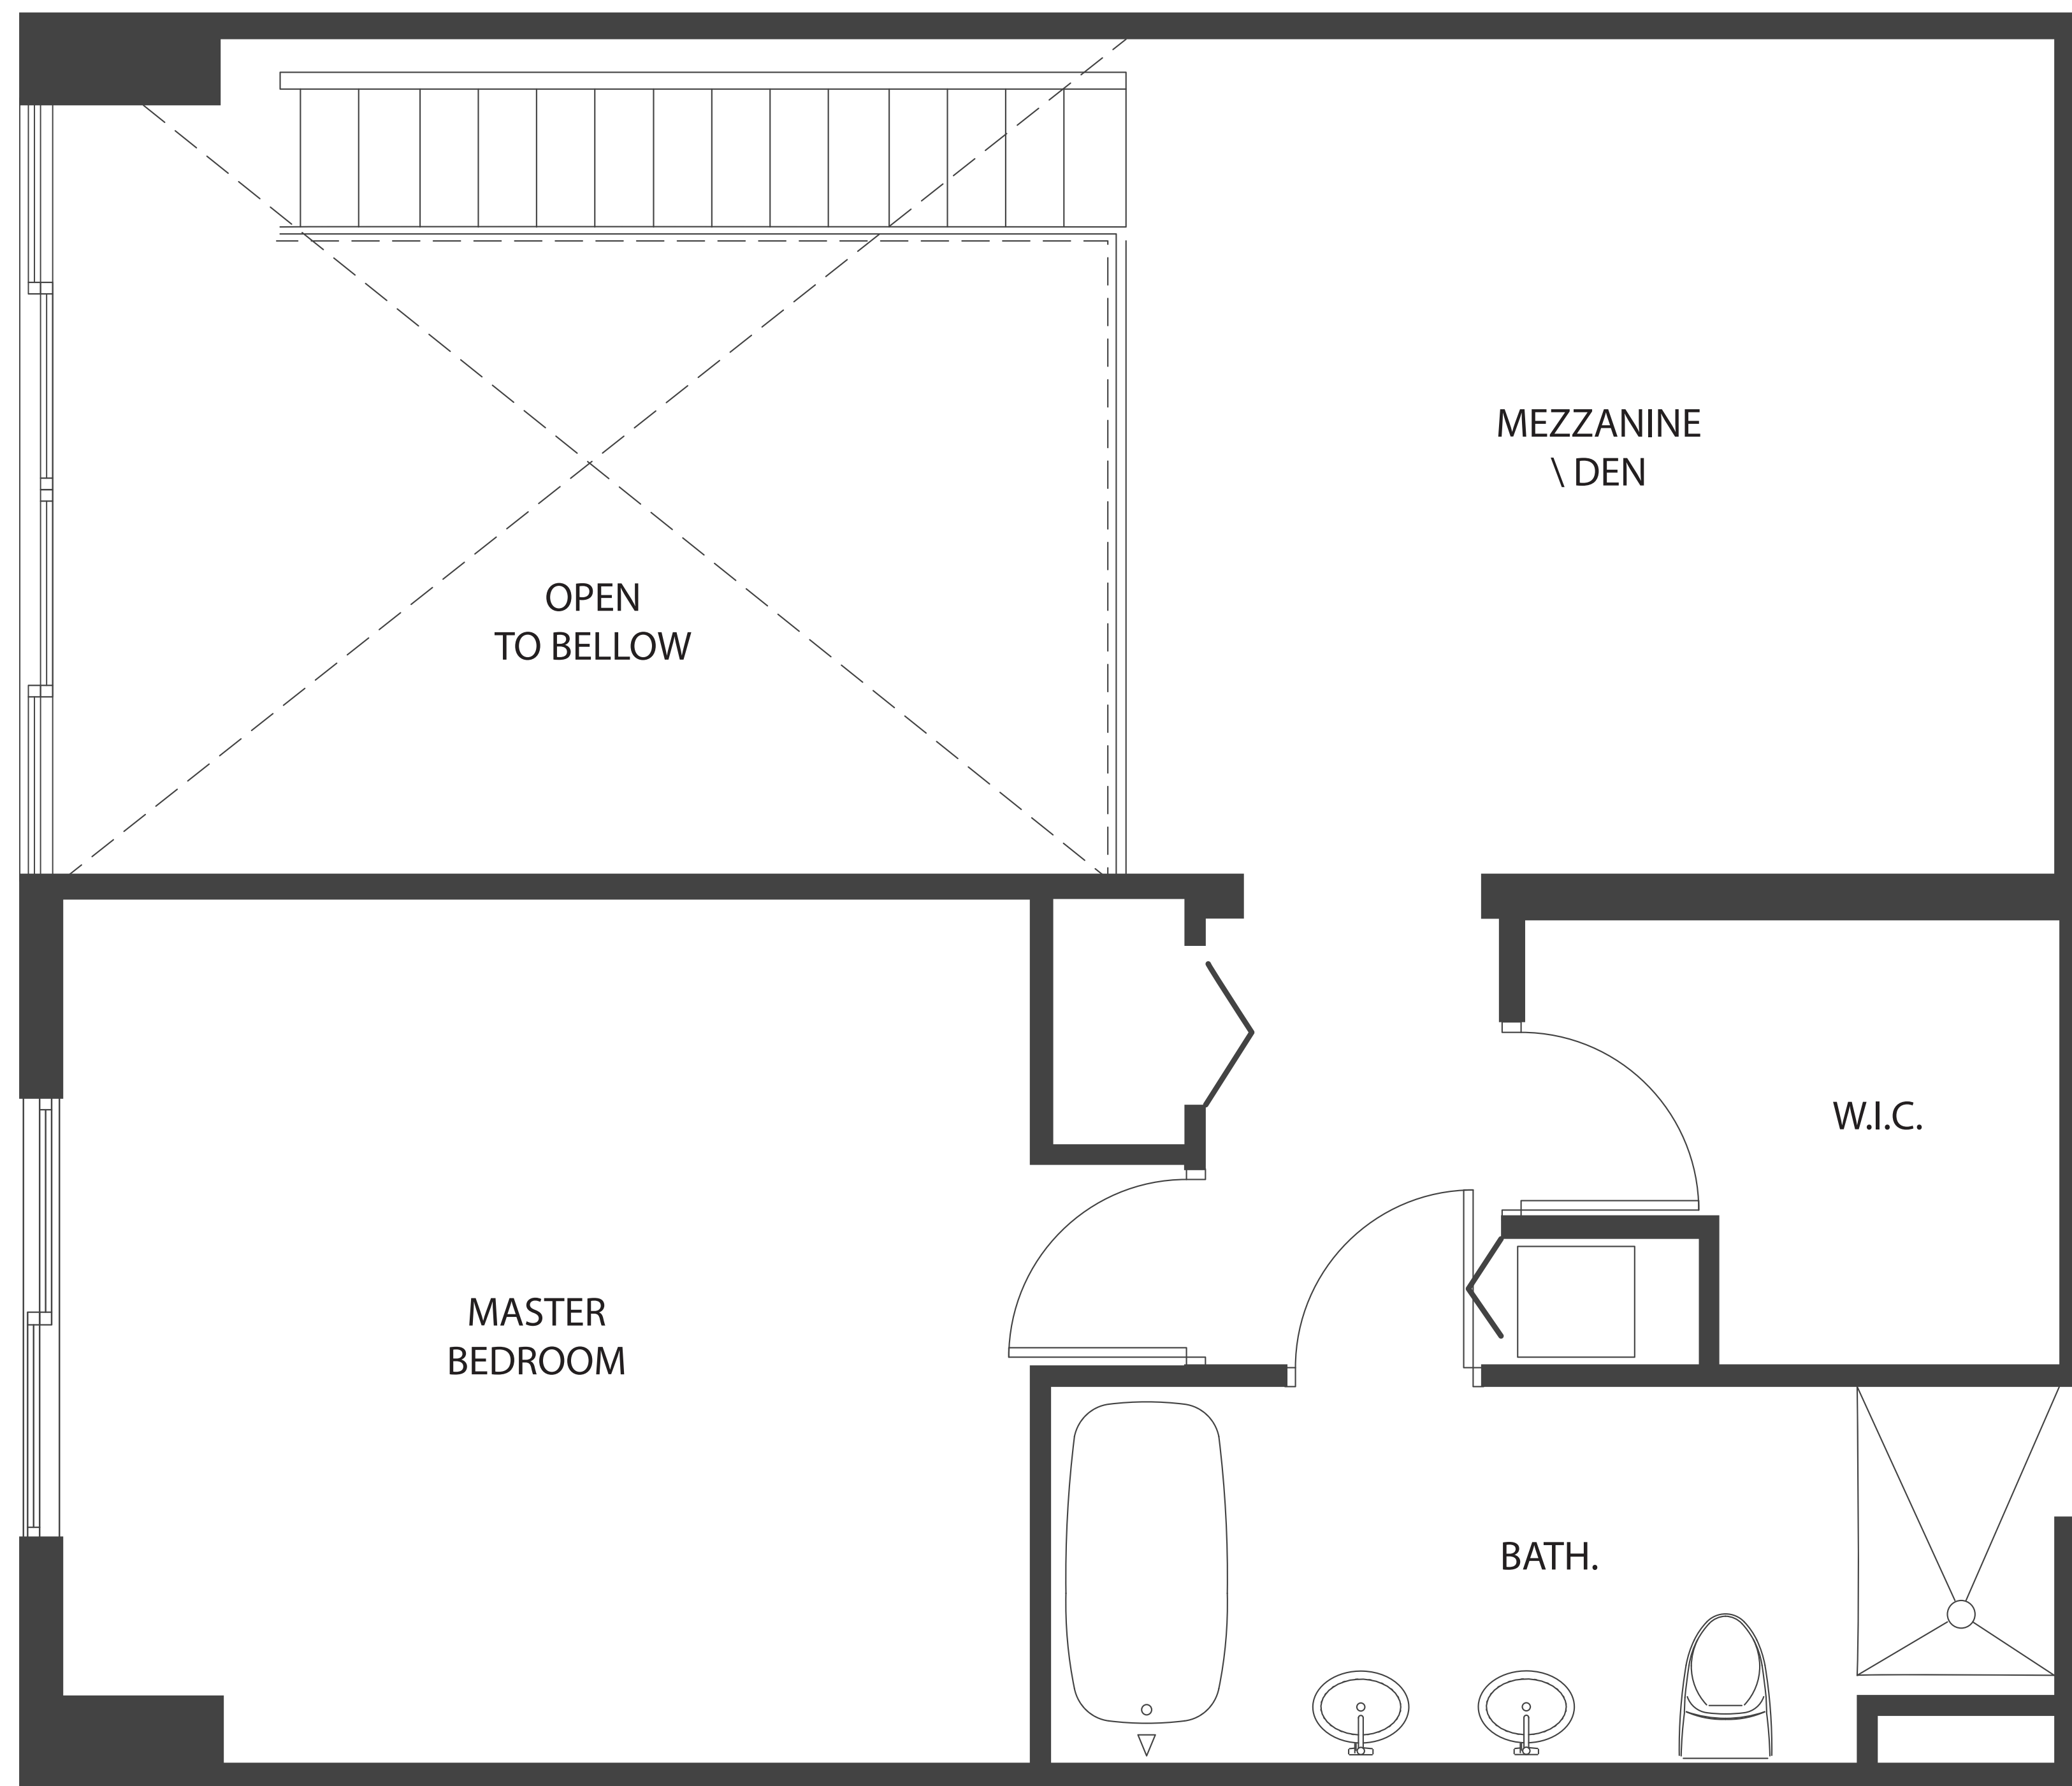

23	22	21	20	19
14	15	16	17	18

Floors 7-8

UPPER

LOWER

Unit					AXIS	
TH-20	BEDROOMS 2 + Den	BATHROOMS 2	INTERIOR 1,396 sf	BALCONY 295sf	TOTAL 1,691 sf	