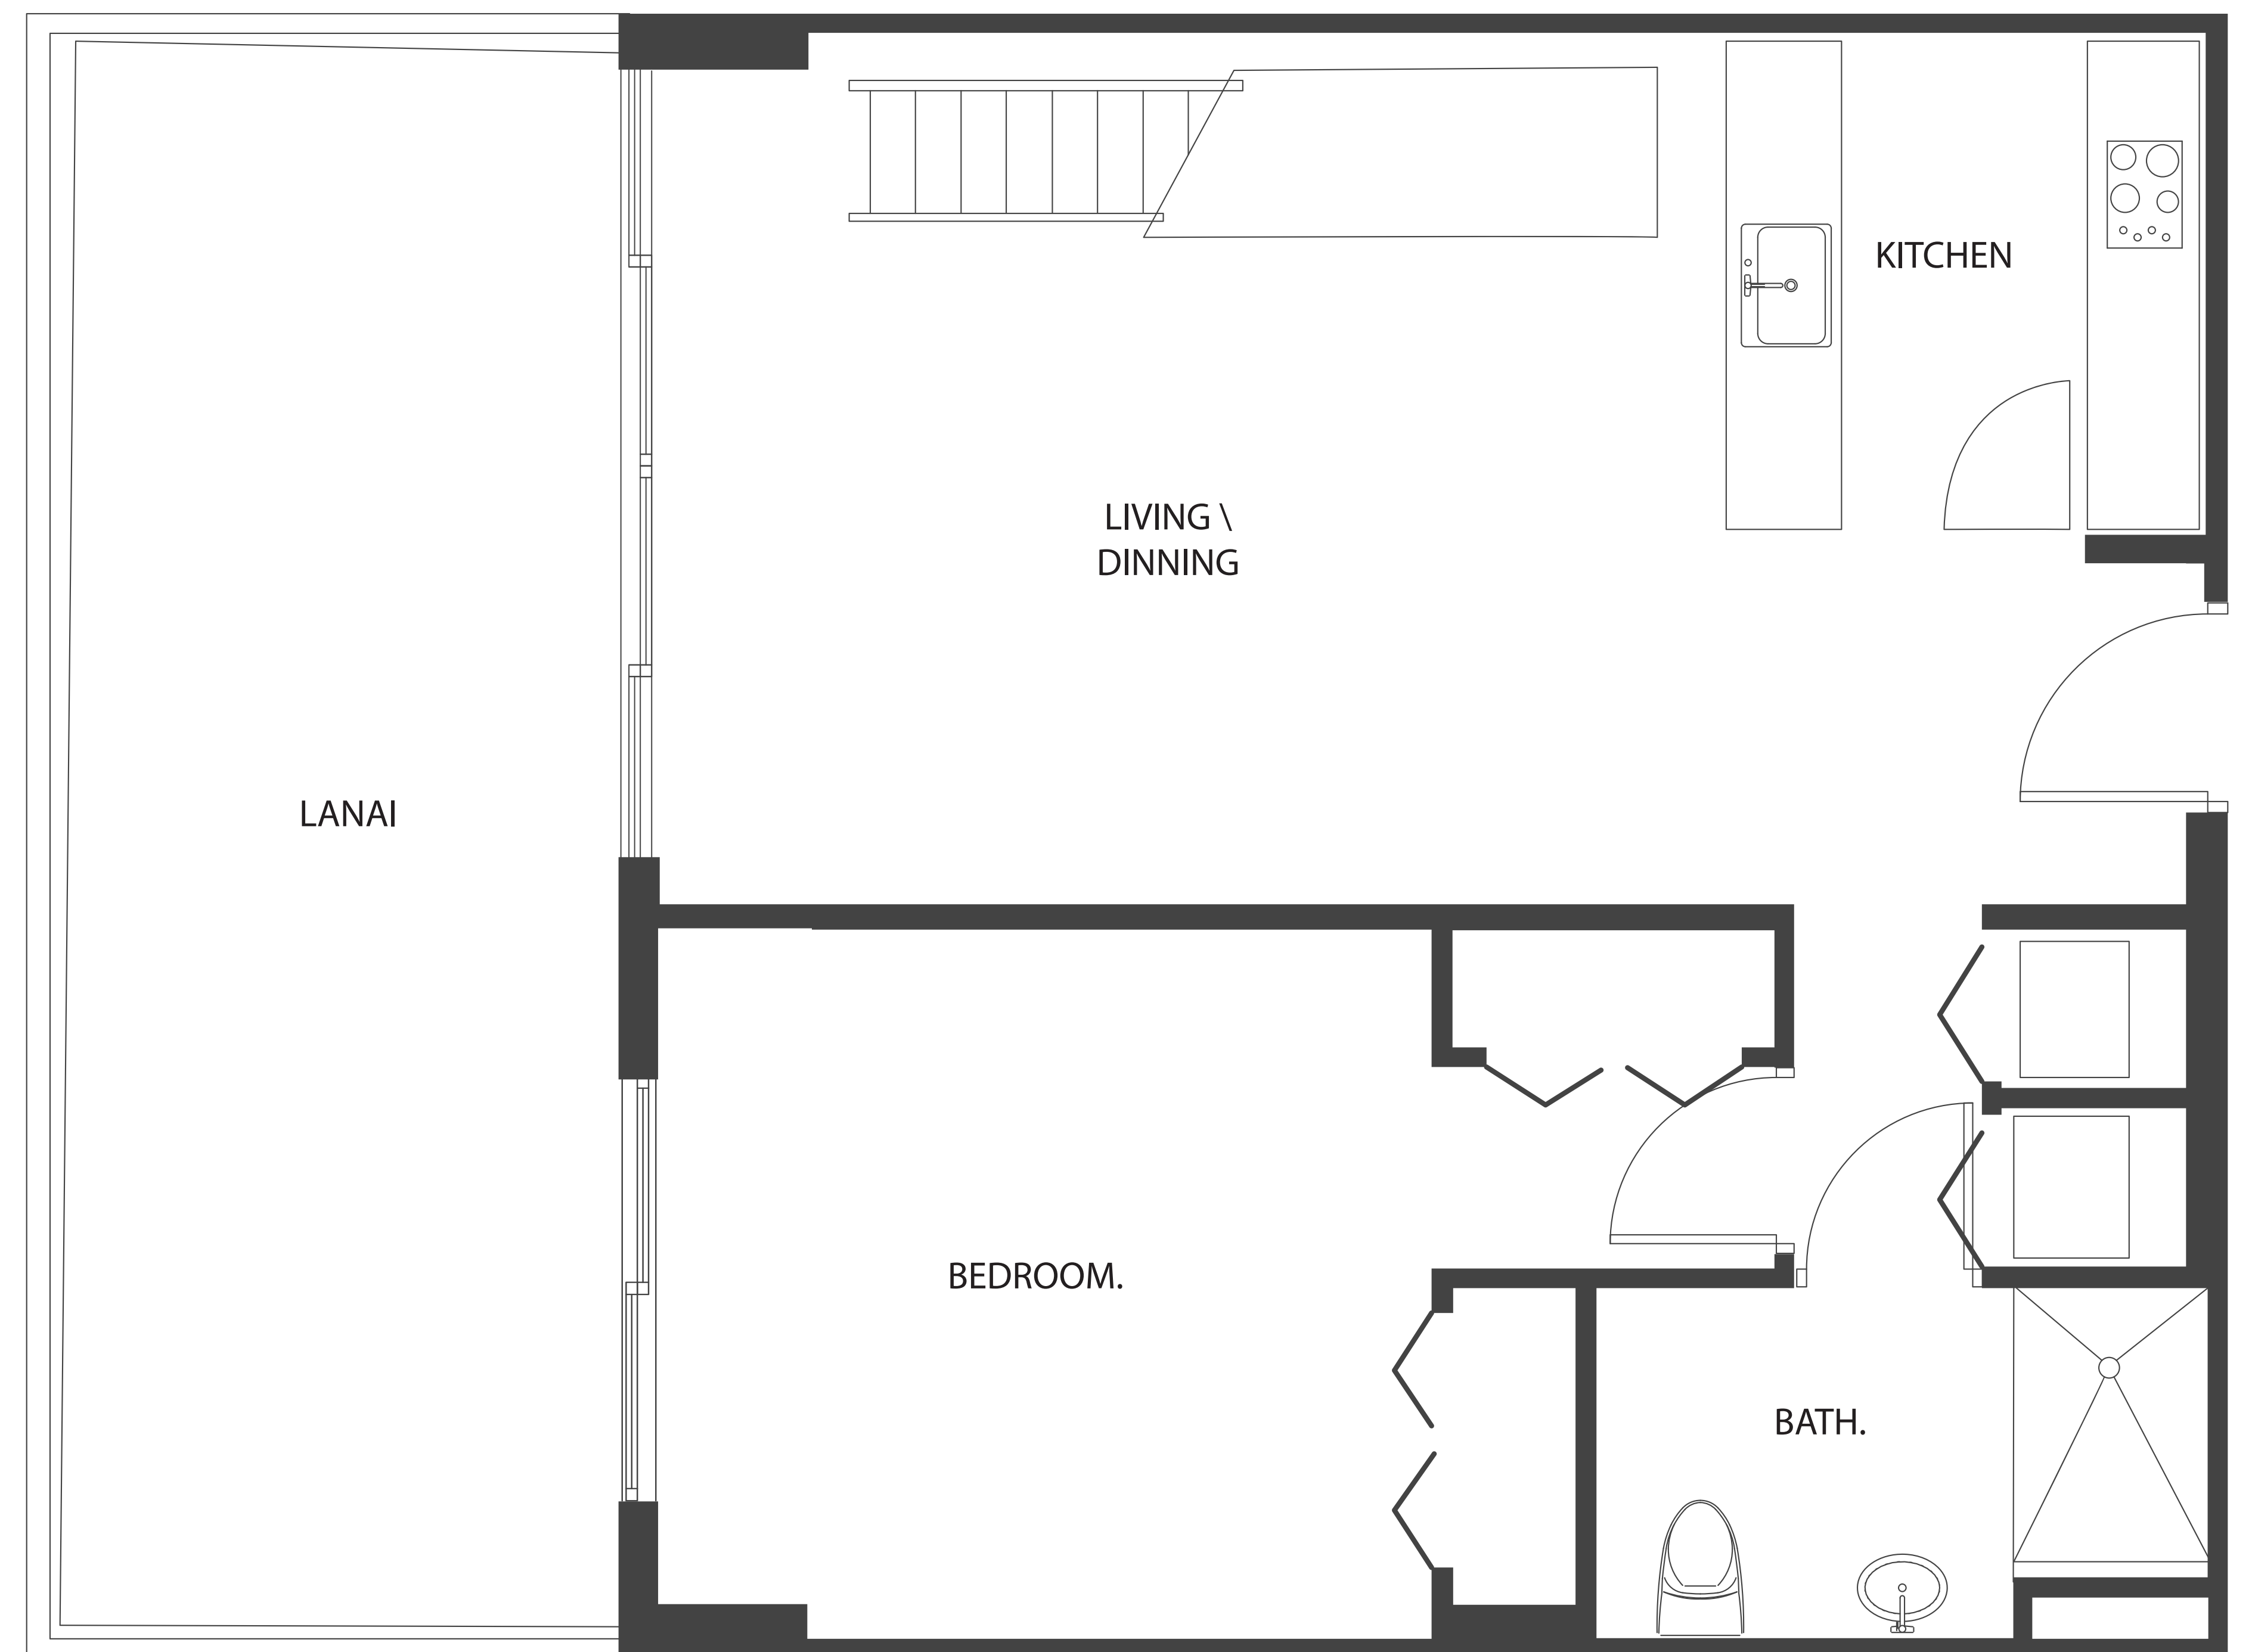

23	22	21	20	19
14	15	16	17	18

Floors 7-8

UPPER

LOWER

Unit					AXIS	
TH-20	BEDROOMS 2 + Den	BATHROOMS 2	INTERIOR 1,396 sf	BALCONY 295sf	TOTAL 1,691 sf	