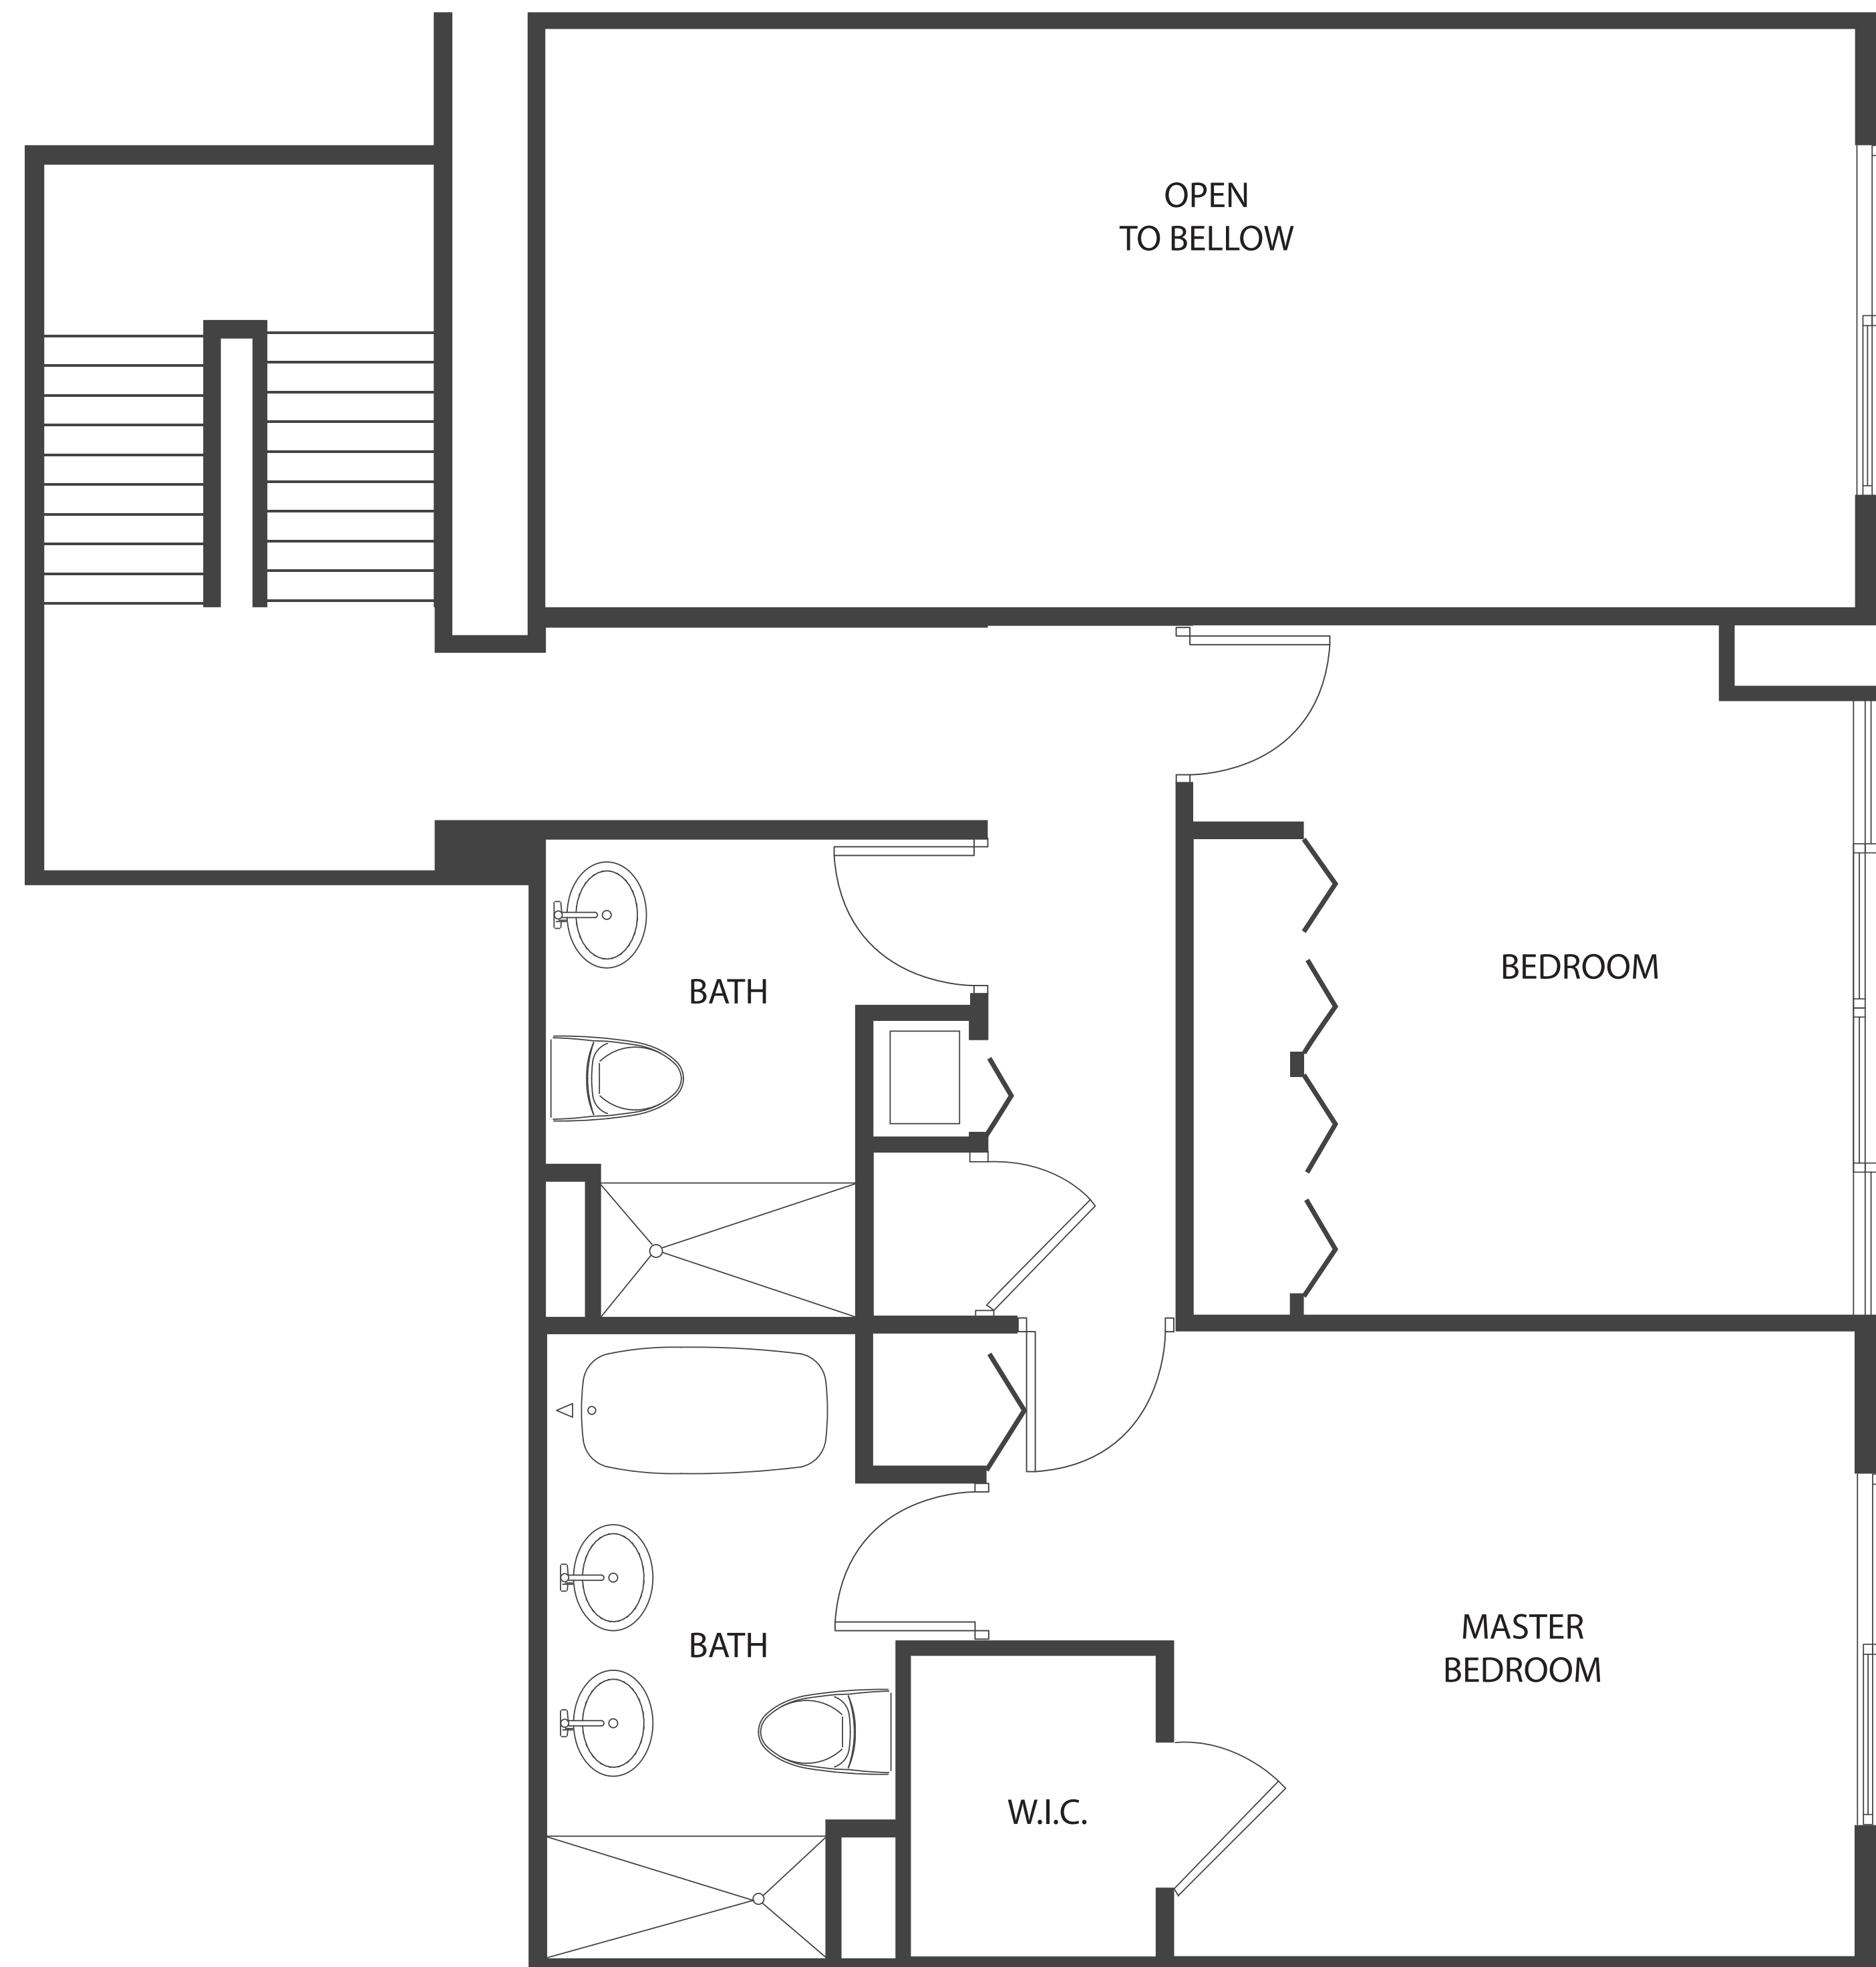

23	22	21	20	19
14	15	16	17	18

Floors 7-8

UPPER

LOWER

Unit					AXIS	
TH-21	BEDROOMS 3 + Den	BATHROOMS 3	INTERIOR 2.095 sf	BALCONY 413 sf	TOTAL 2.508 sf	