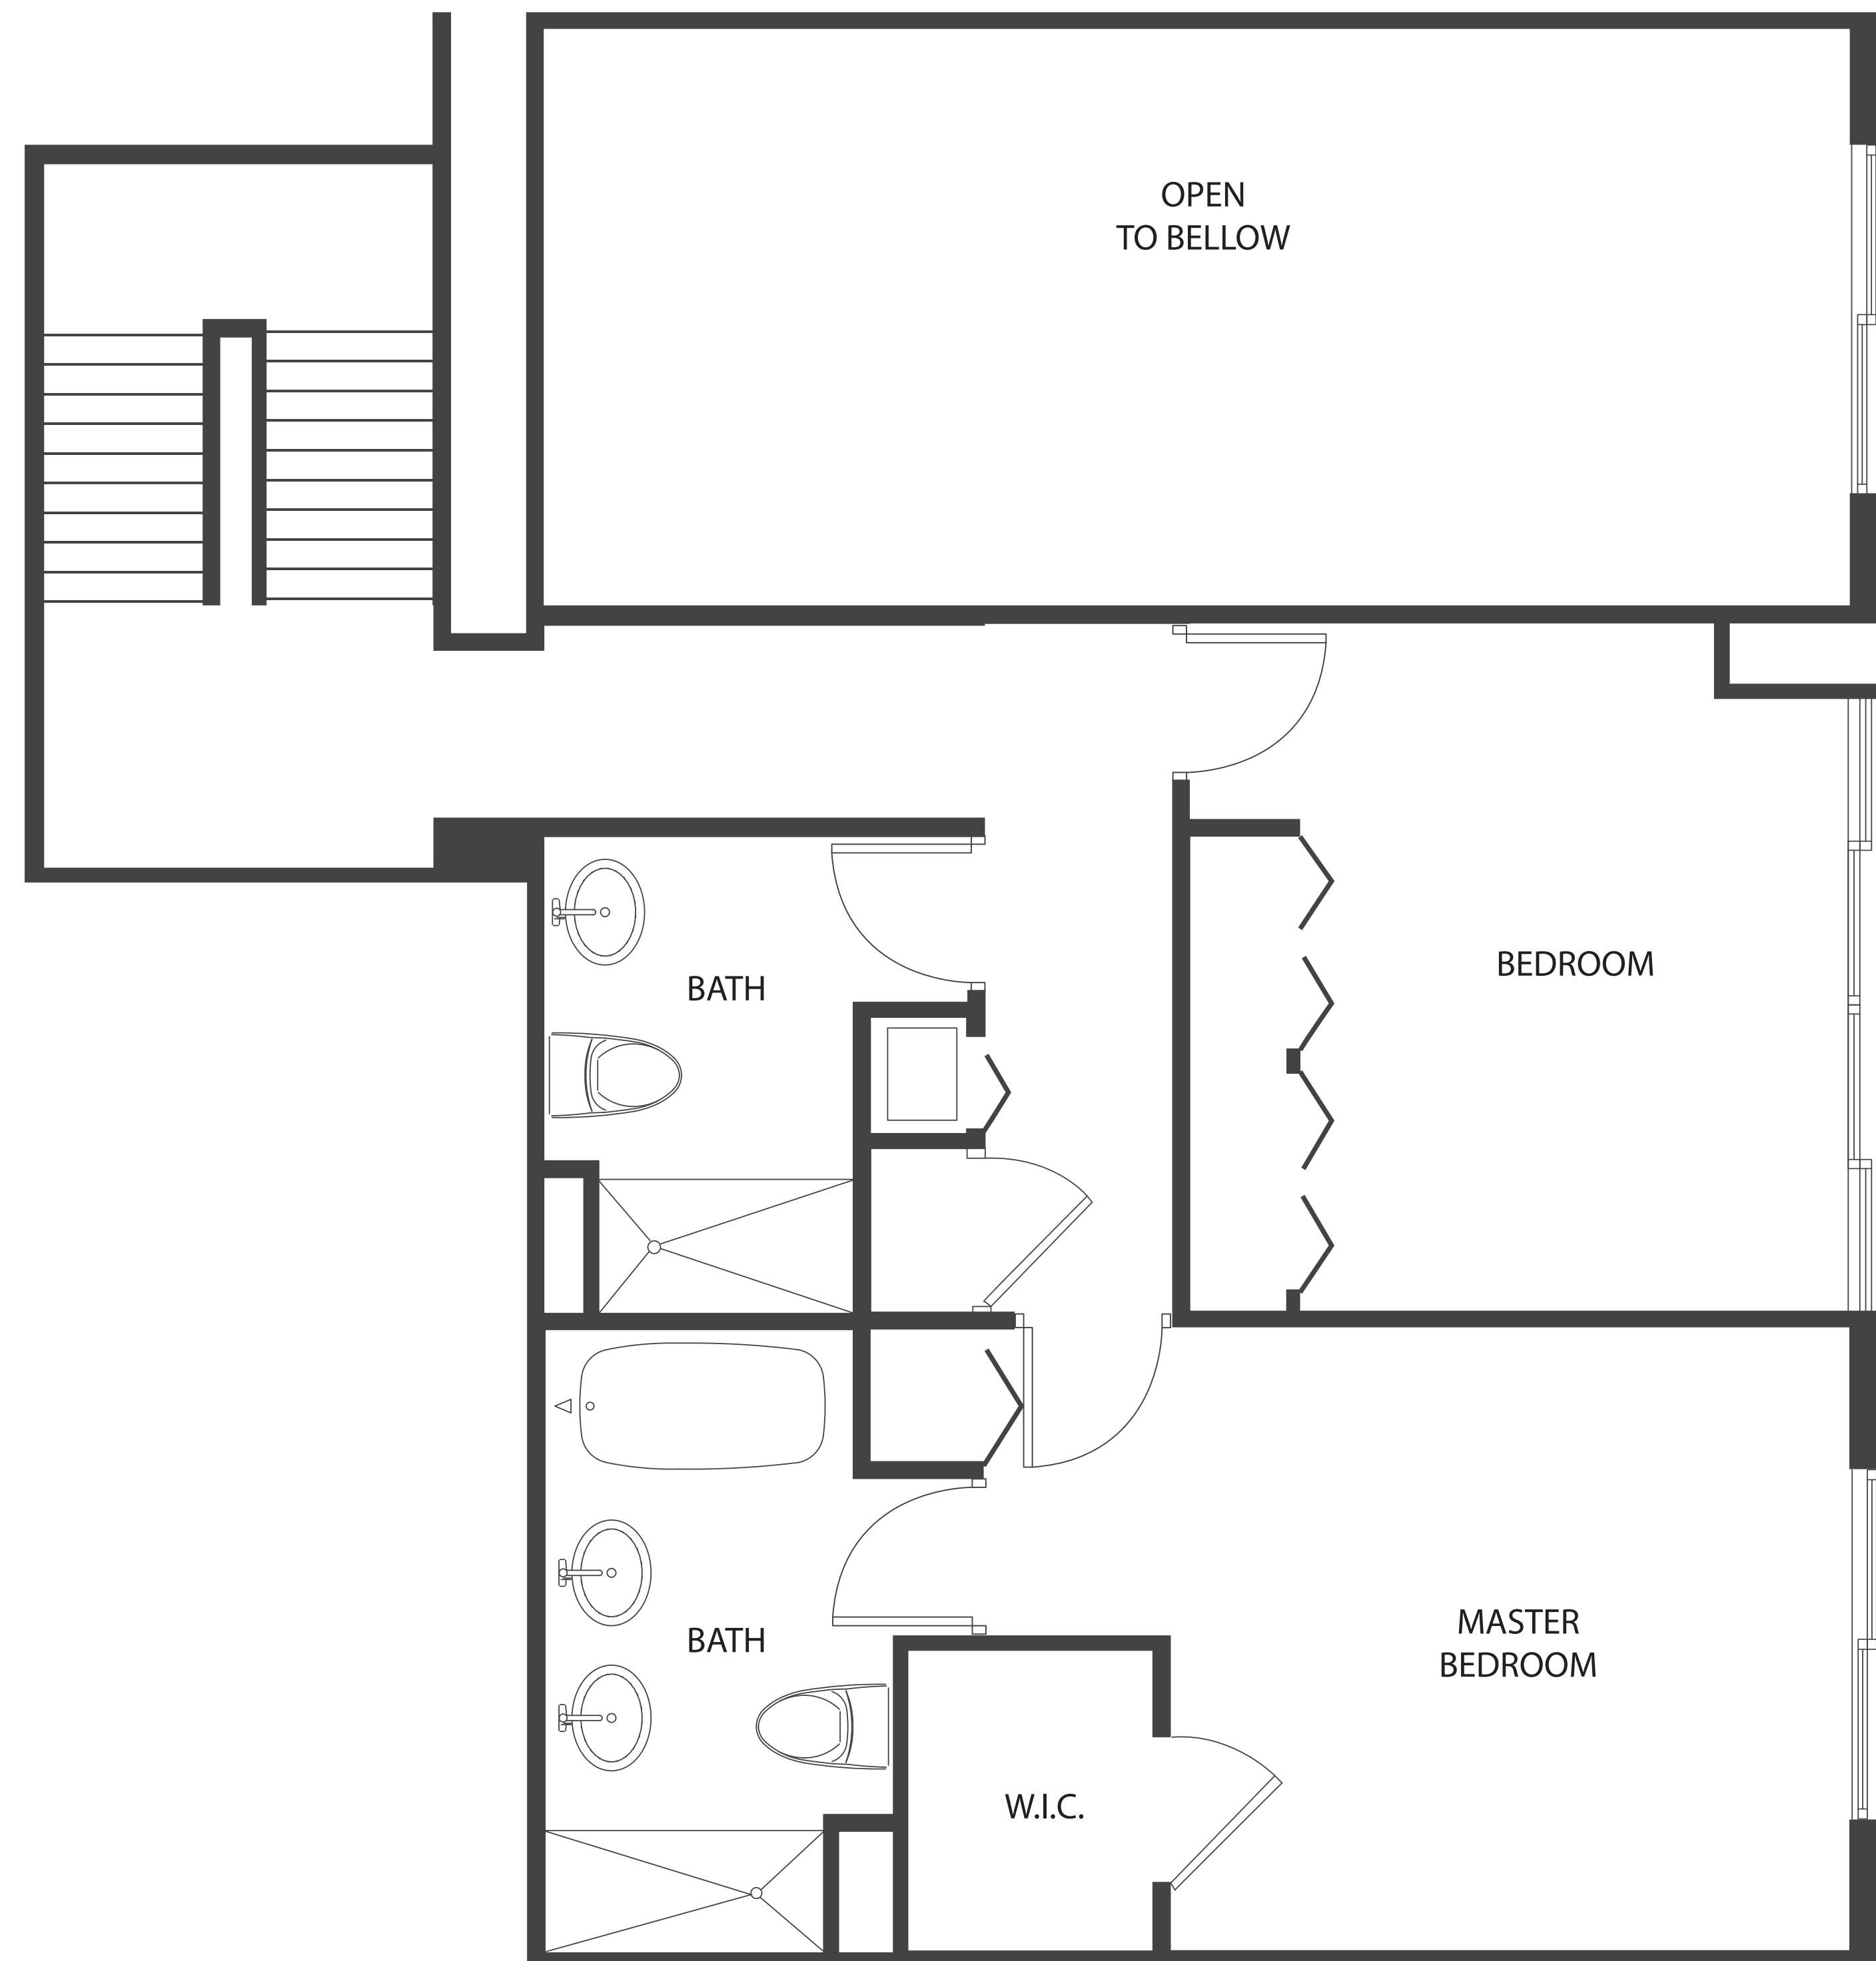

23	22	21	20	19
14	15	16	17	18

Floors 7-8

UPPER

LOWER

Unit					AXIS	
TH-22	BEDROOMS 3 + Den	BATHROOMS 3	INTERIOR 2.095 sf	BALCONY 413 sf	TOTAL 2.508 sf	