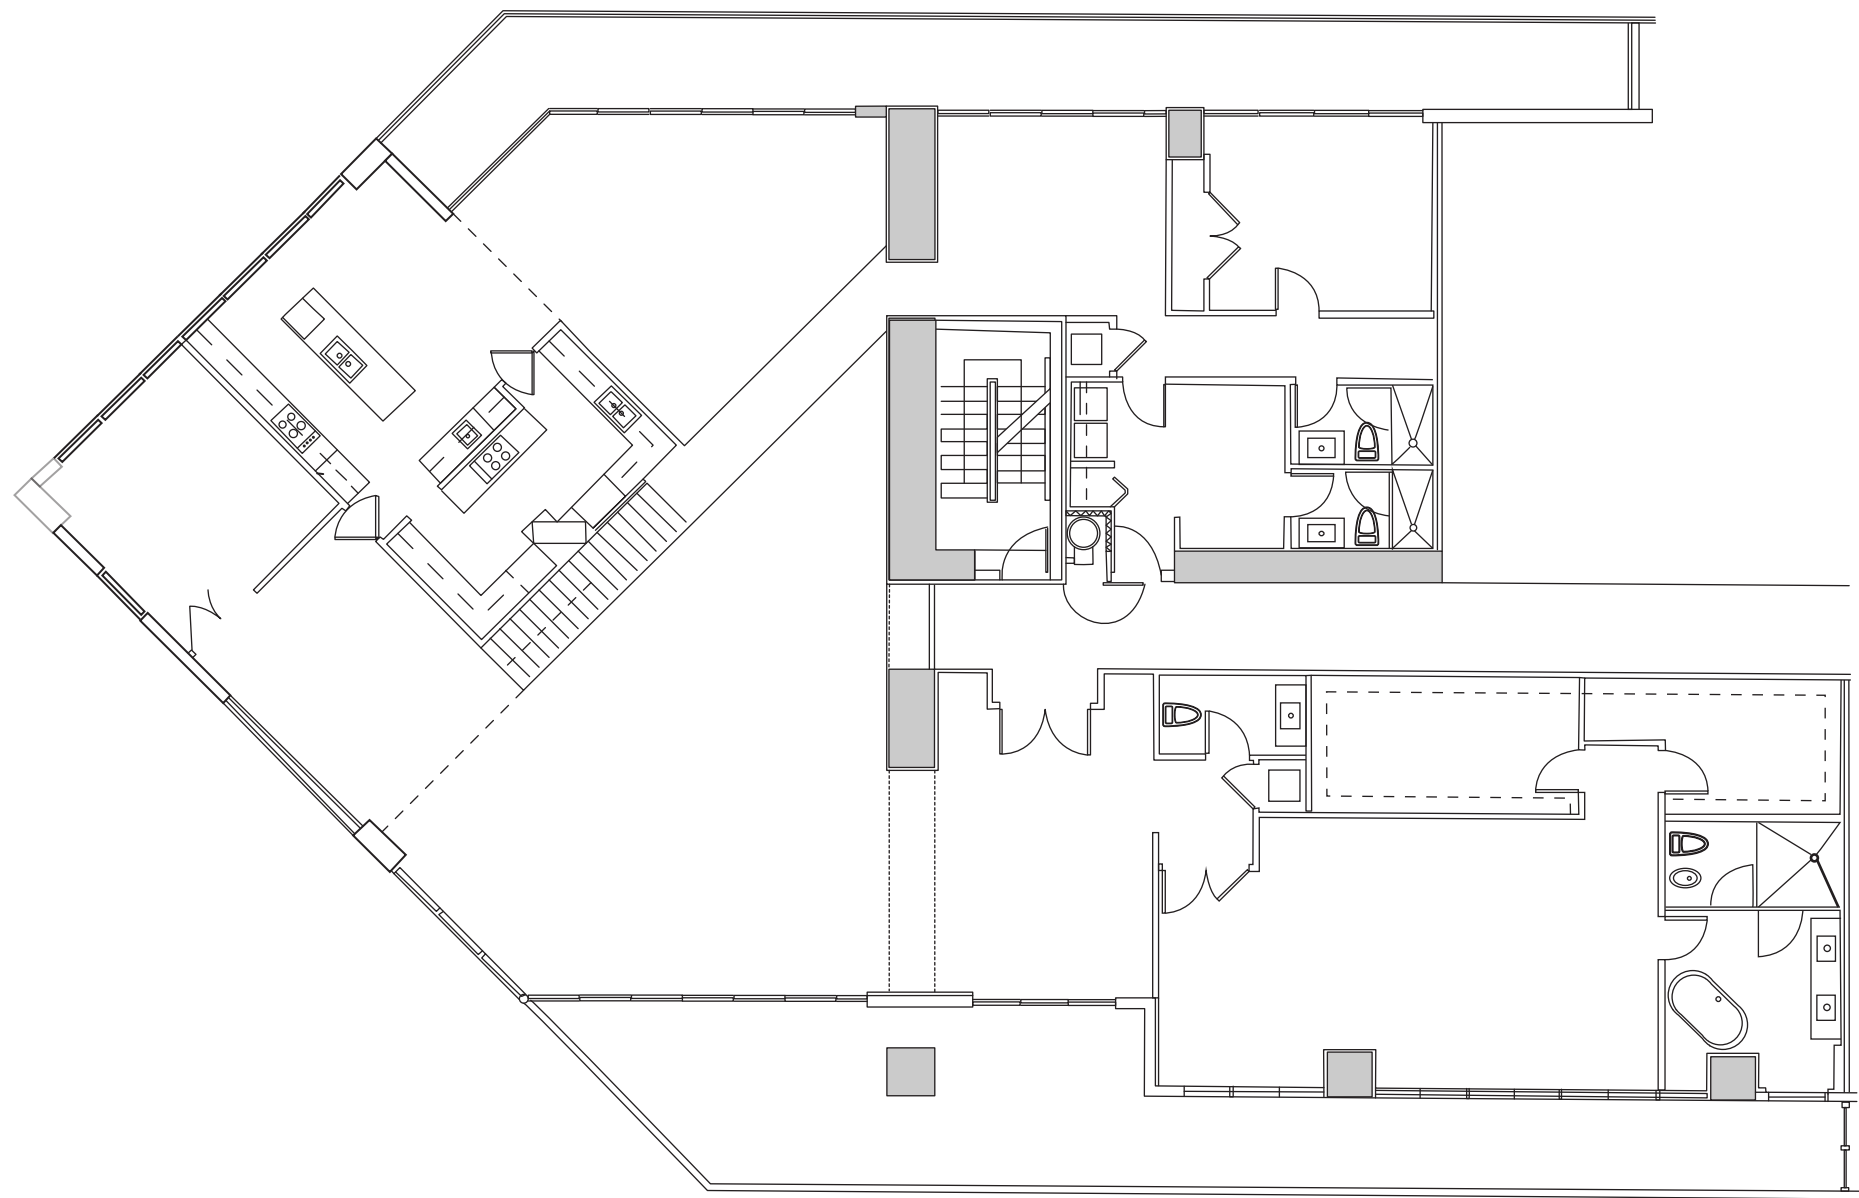

D2

6 BDRM / 7.5 BATH

Line 00 Floor 45

Interior Area
7585 sq ft / 706 M²

UPPER LEVEL

LOWER LEVEL

Biscayne Bay