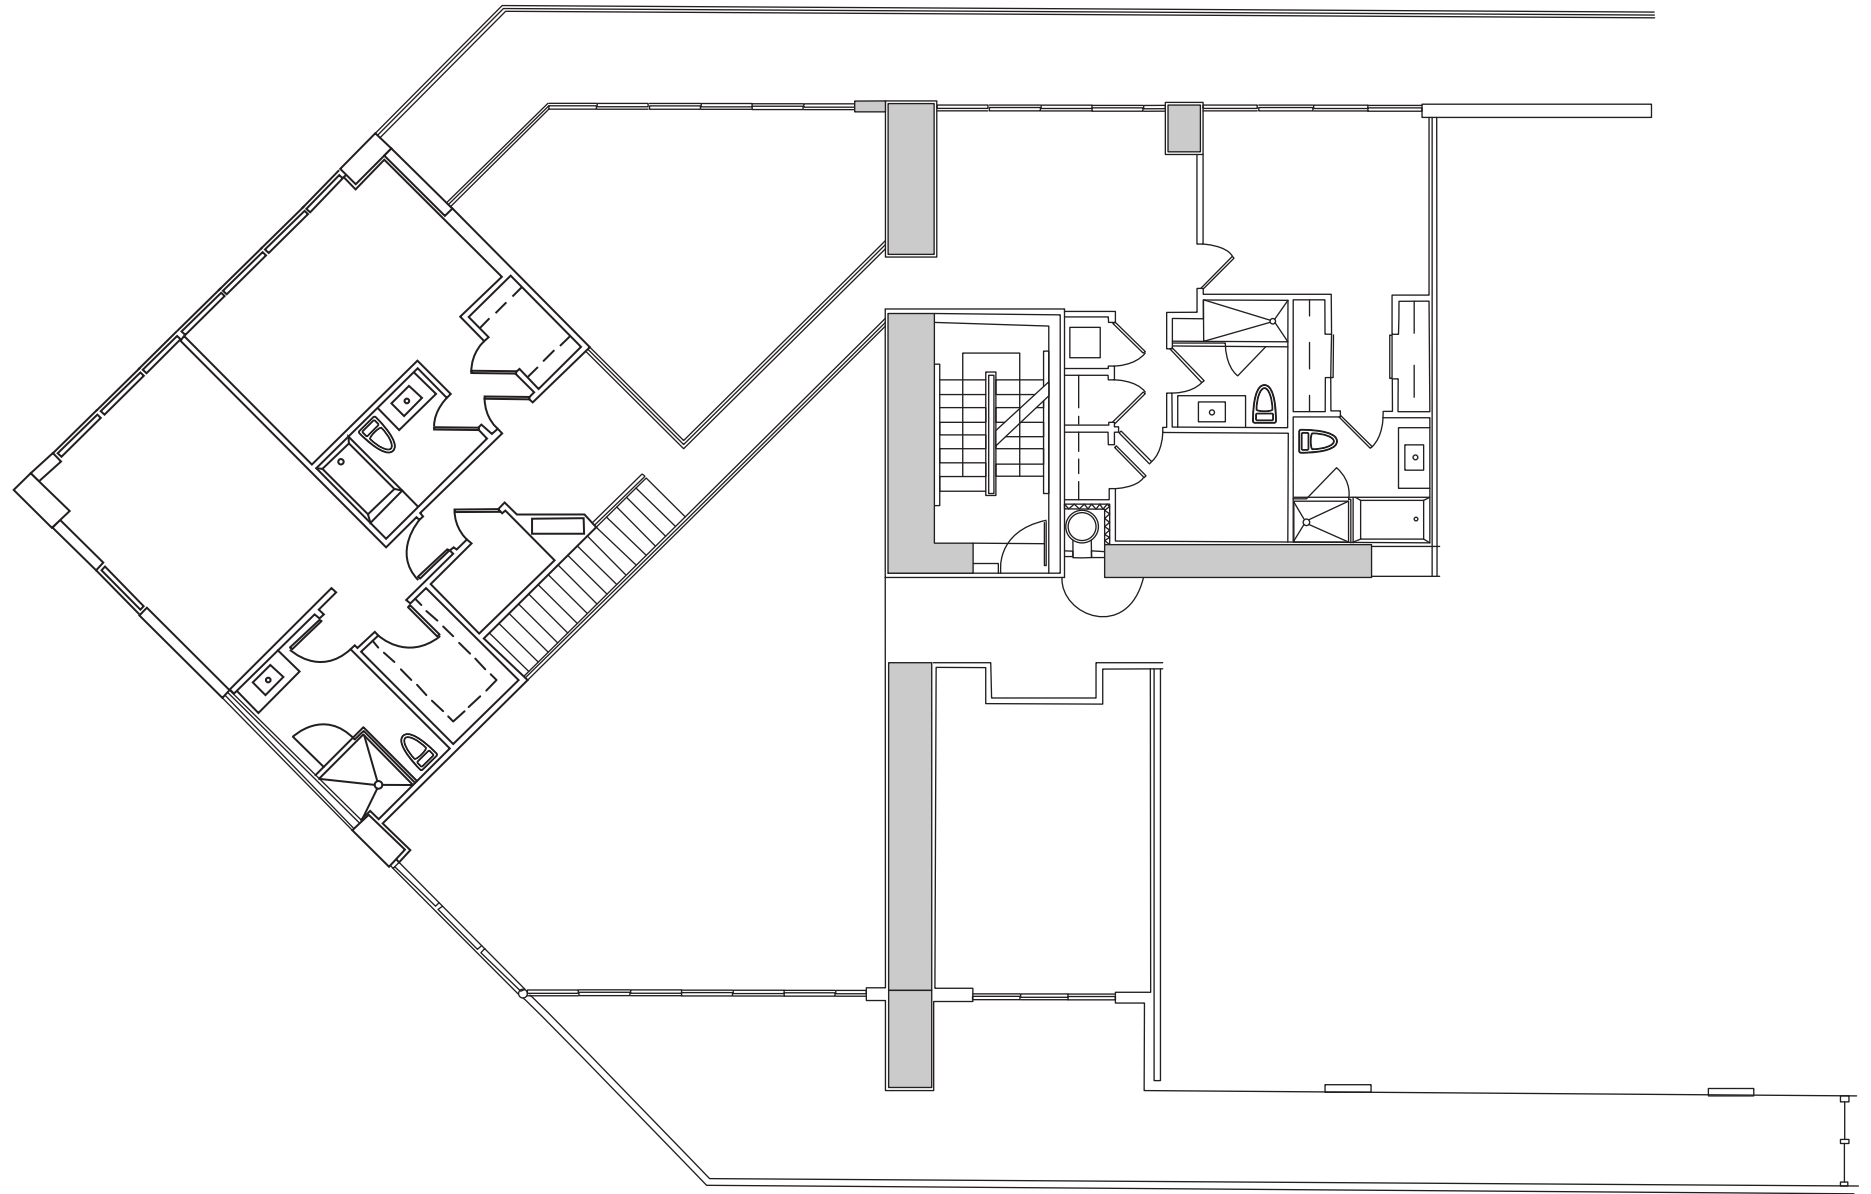

D2

6 BDRM / 7.5 BATH

Line 00 Floor 45

Interior Area
7585 sq ft / 706 M²

UPPER LEVEL

LOWER LEVEL

Biscayne Bay