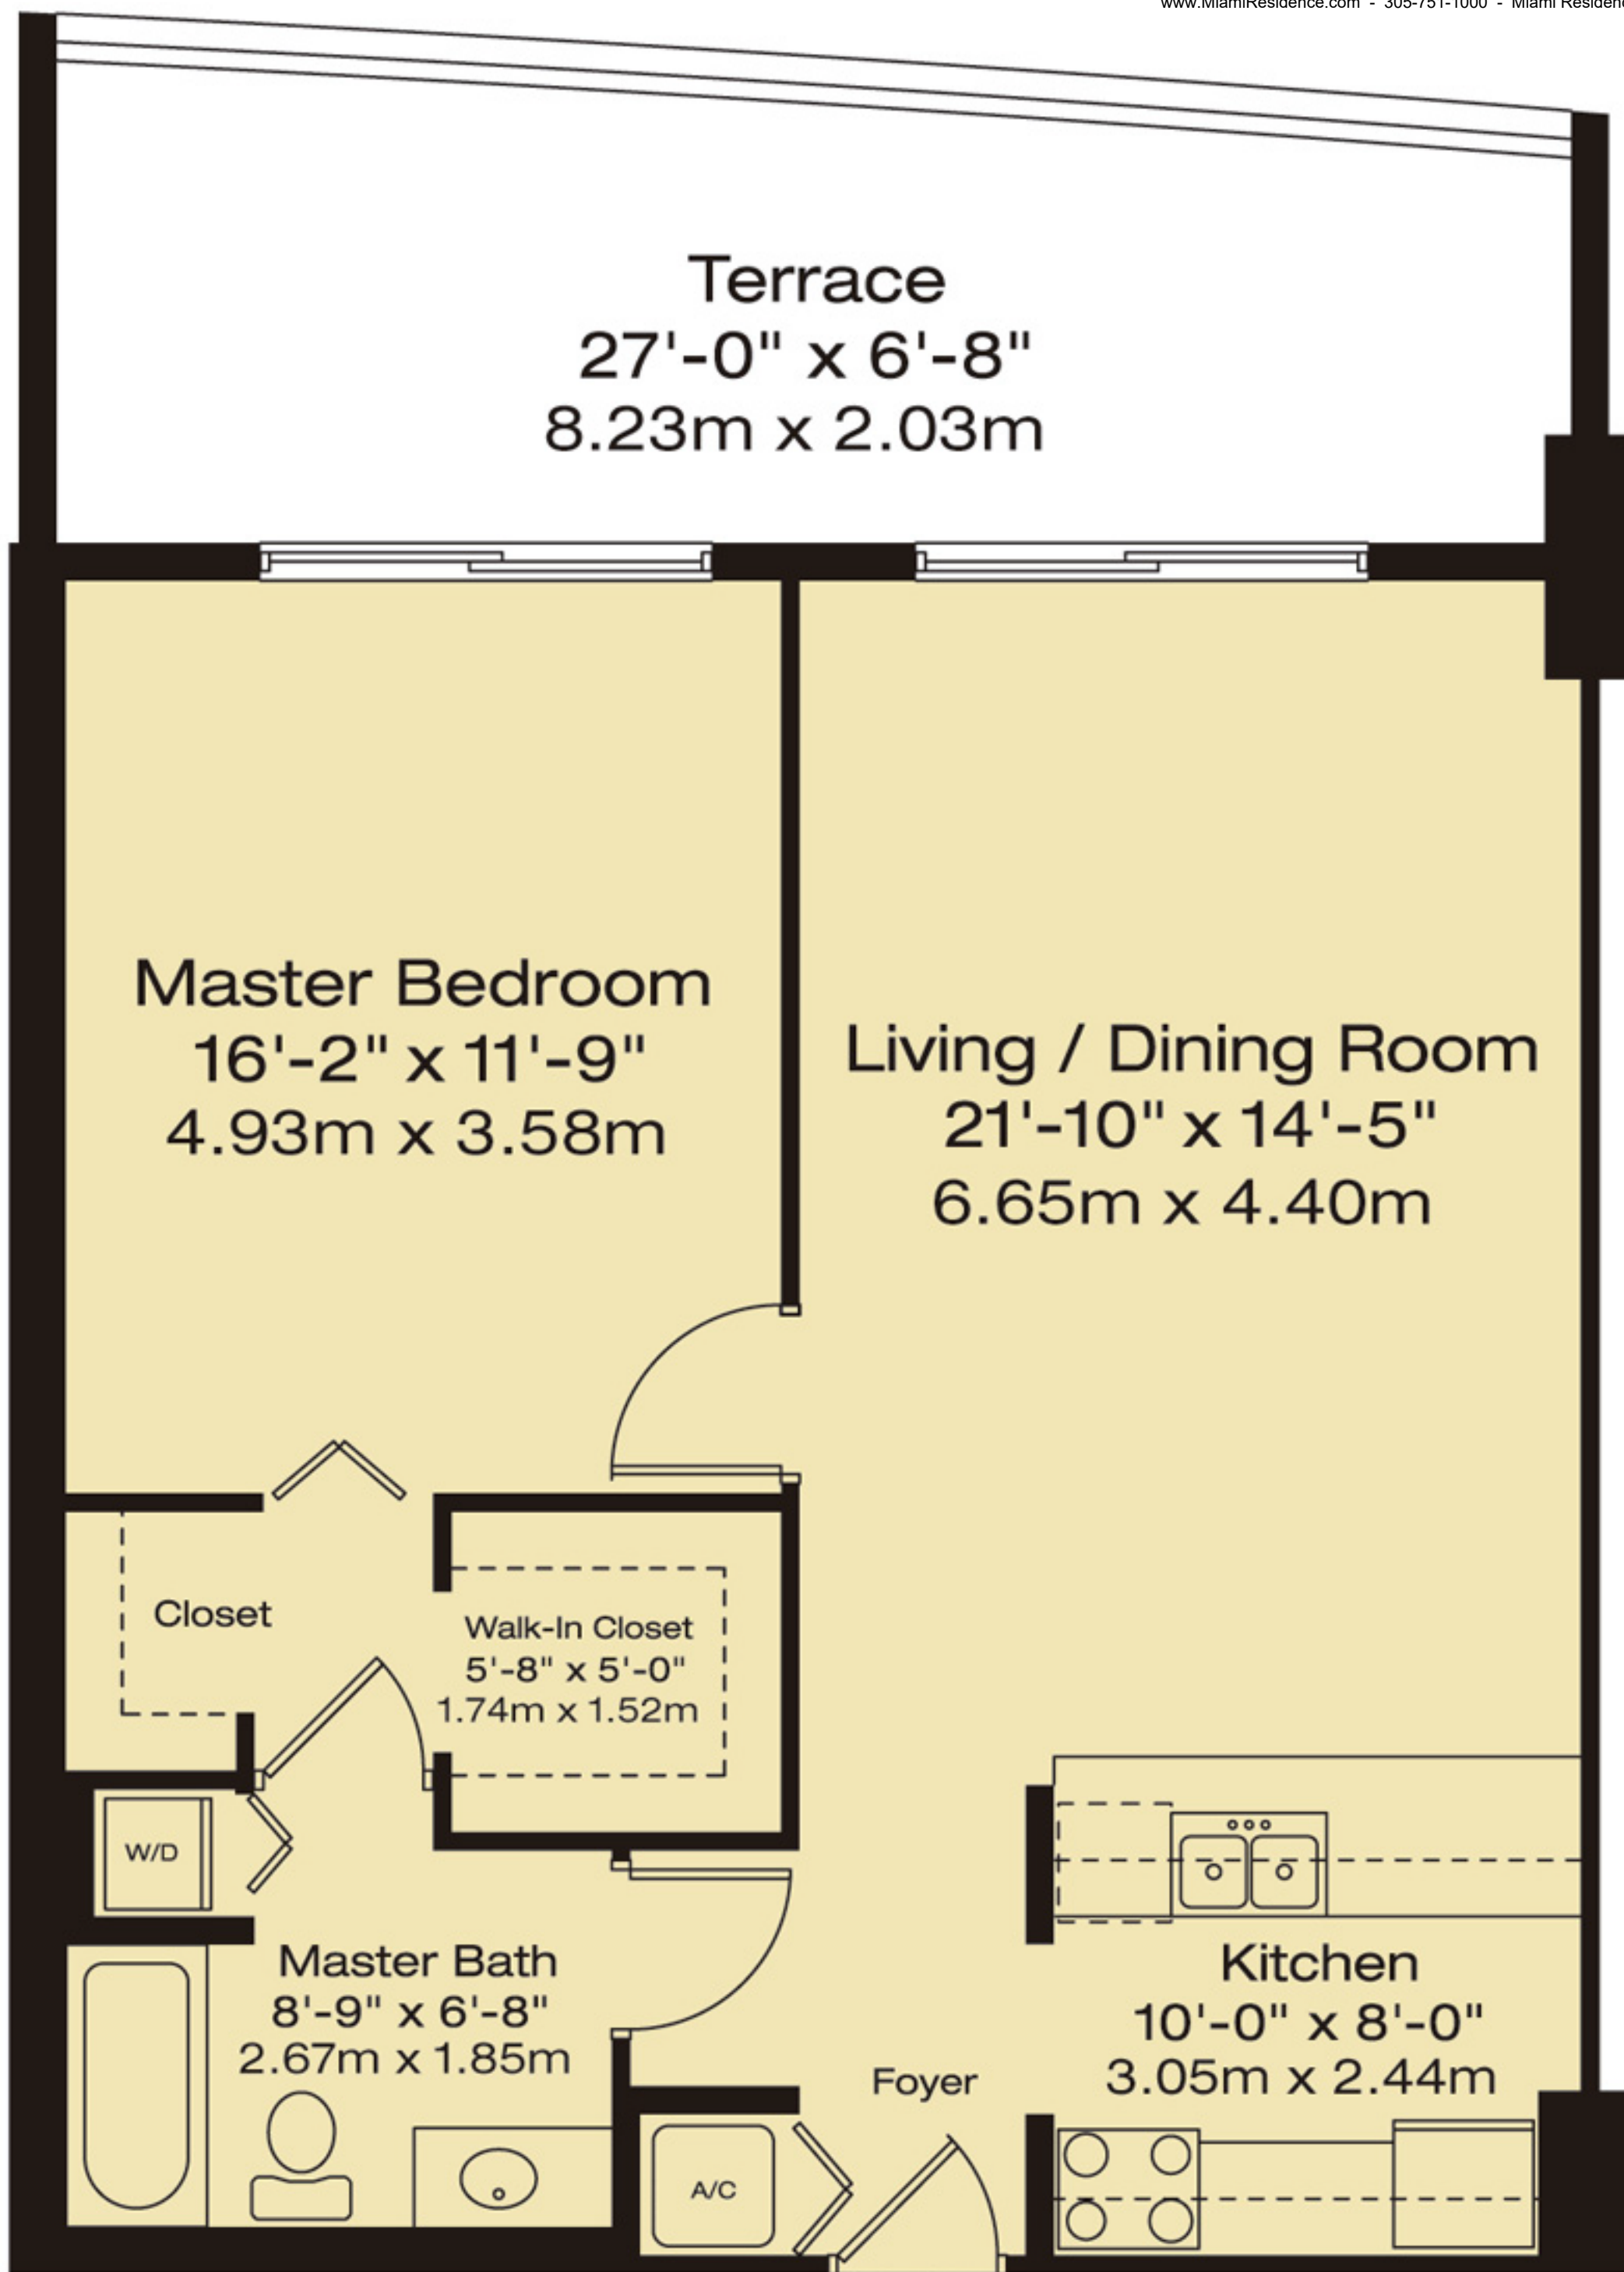

A-1

1 Bedroom / 1 Bath

Interior: 825 Sq. Ft.
Terrace: 175 Sq. Ft.*

1,000 Total Sq. Ft.*
88.9 Sq. Mtrs.*

*Size varies by location

THE CLUB
AT BRICKELL BAY