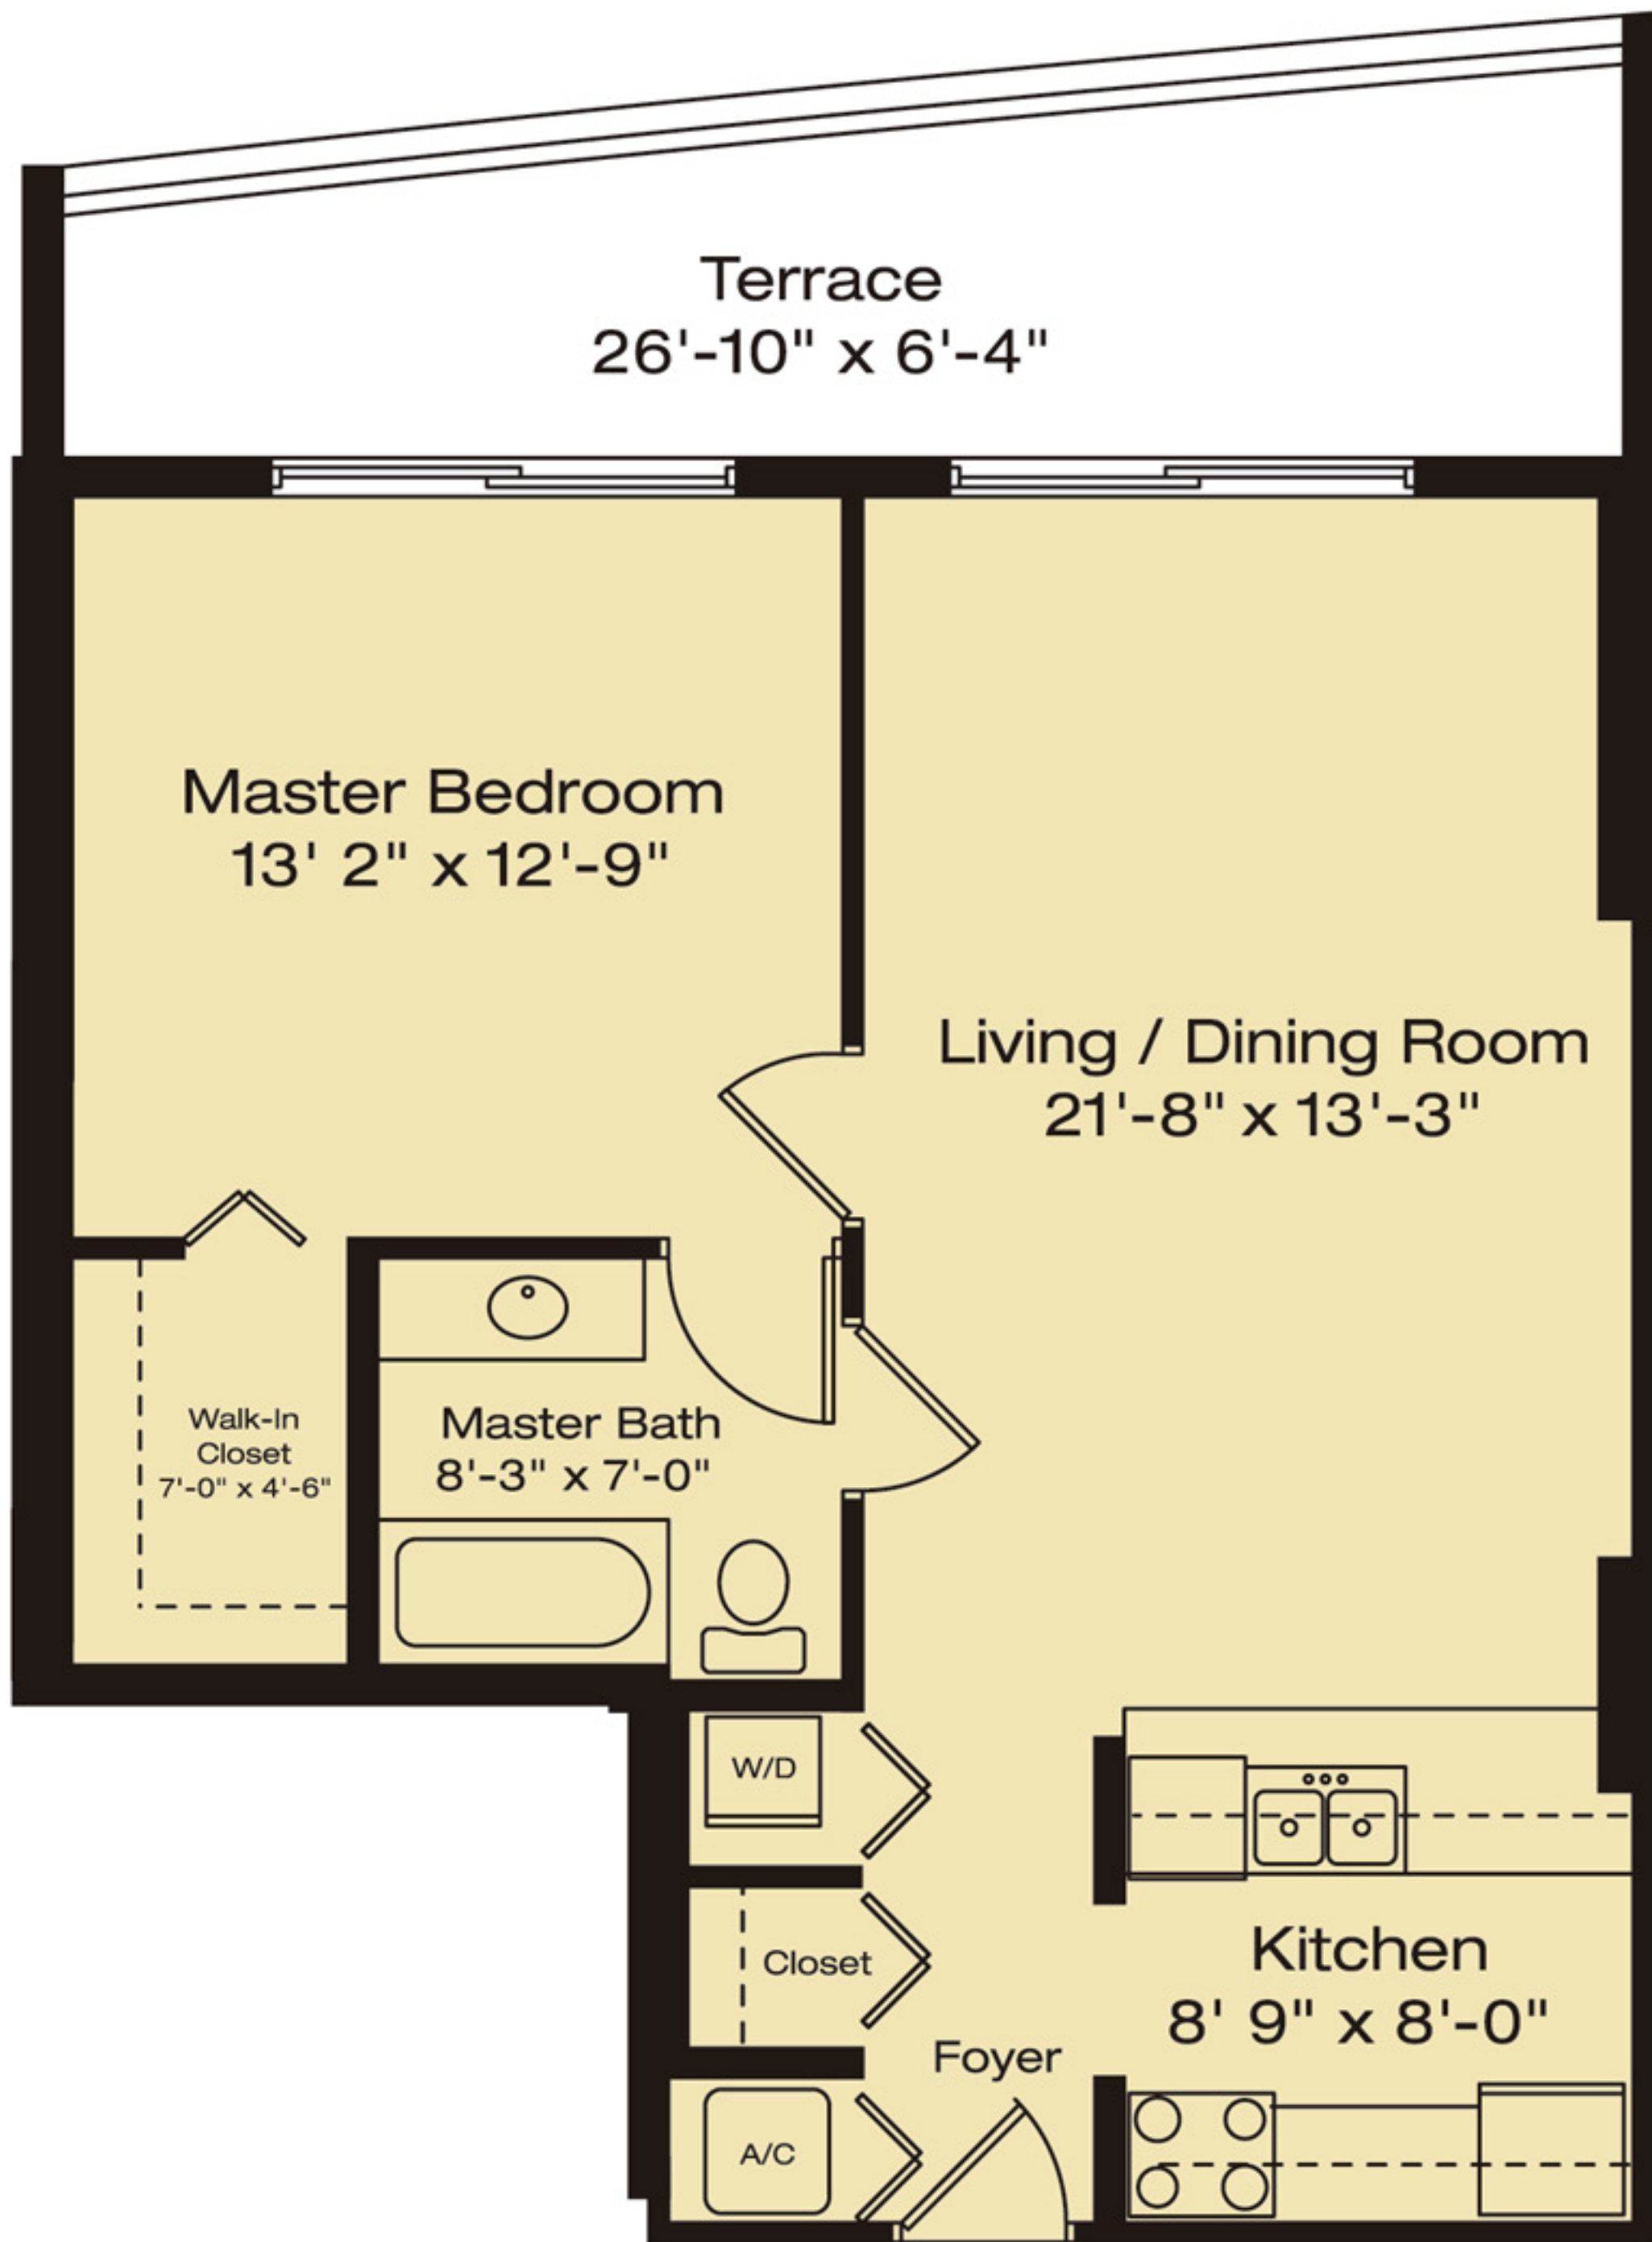

# A-6

1 Bedroom / 1 Bath

Interior: 740 Sq. Ft.  
Terrace: 170 Sq. Ft.

910 Total Sq. Ft.  
84.5 Sq. Mtrs.

THE CLUB  
AT BRICKELL BAY