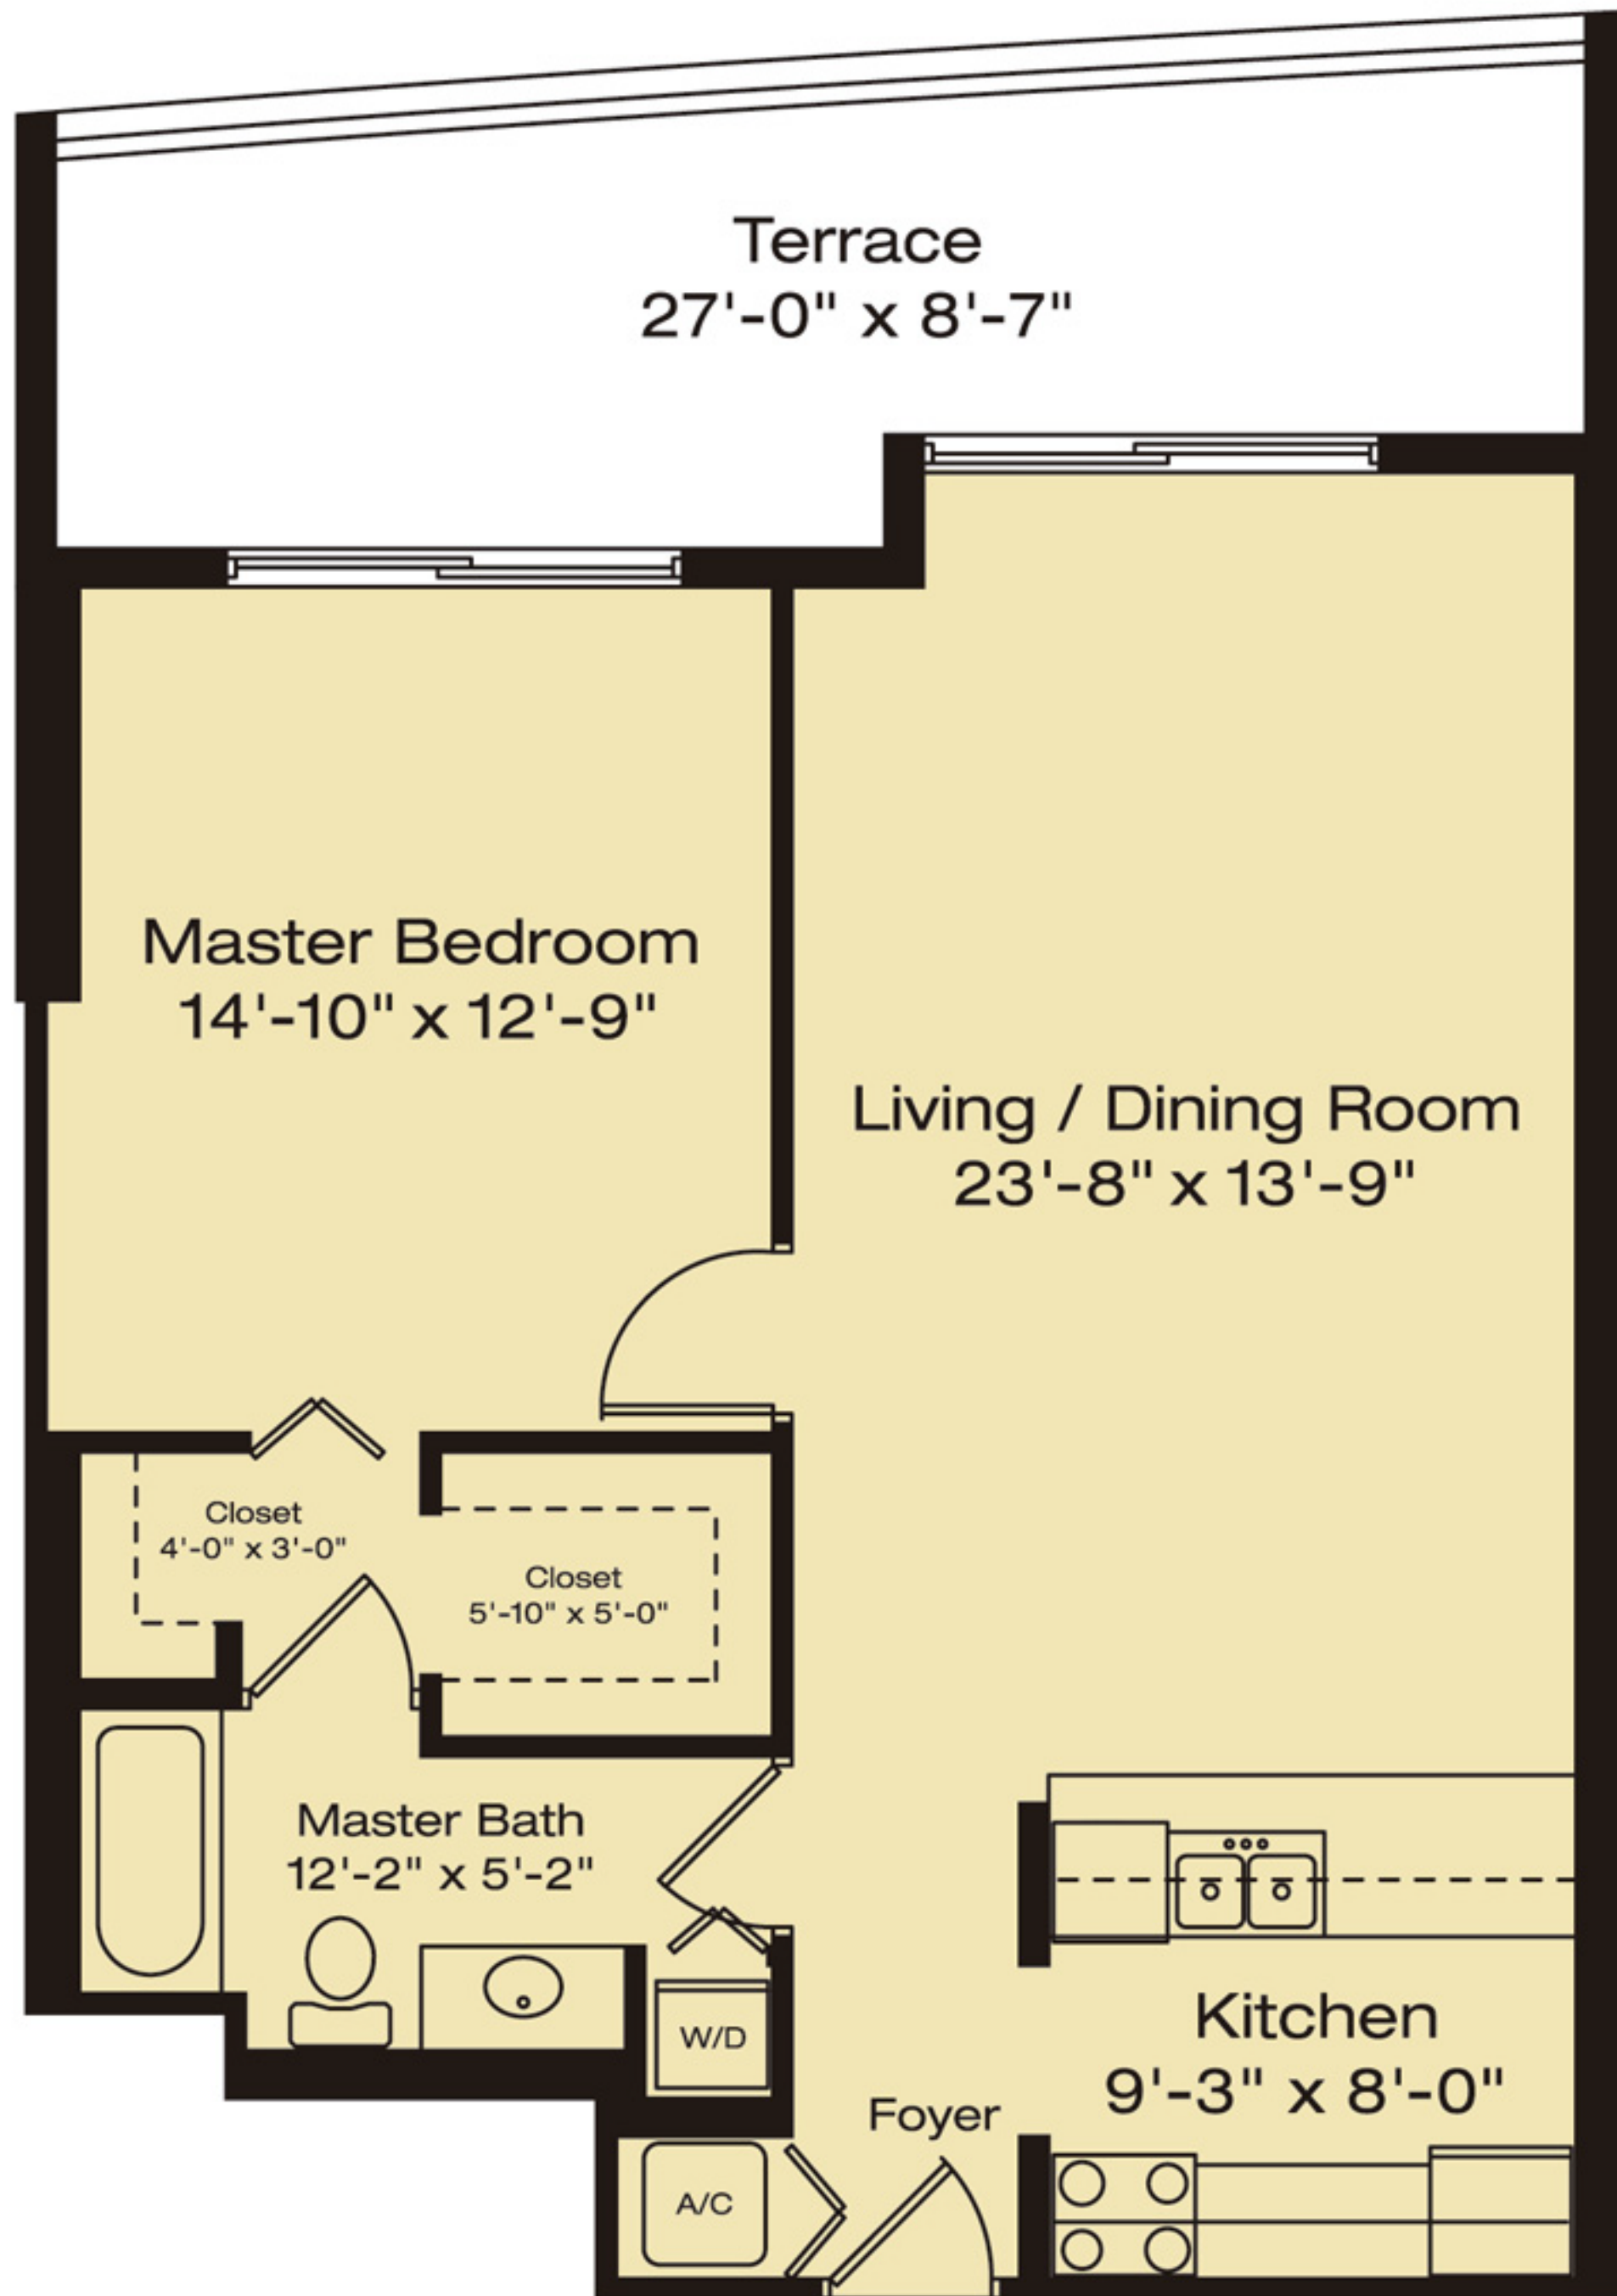

# A-4

1 Bedroom / 1 Bath

Interior: 778 Sq. Ft.  
Terrace: 232 Sq. Ft.

1,010 Total Sq. Ft.  
93.8 Sq. Mtrs.

THE CLUB  
AT BRICKELL BAY