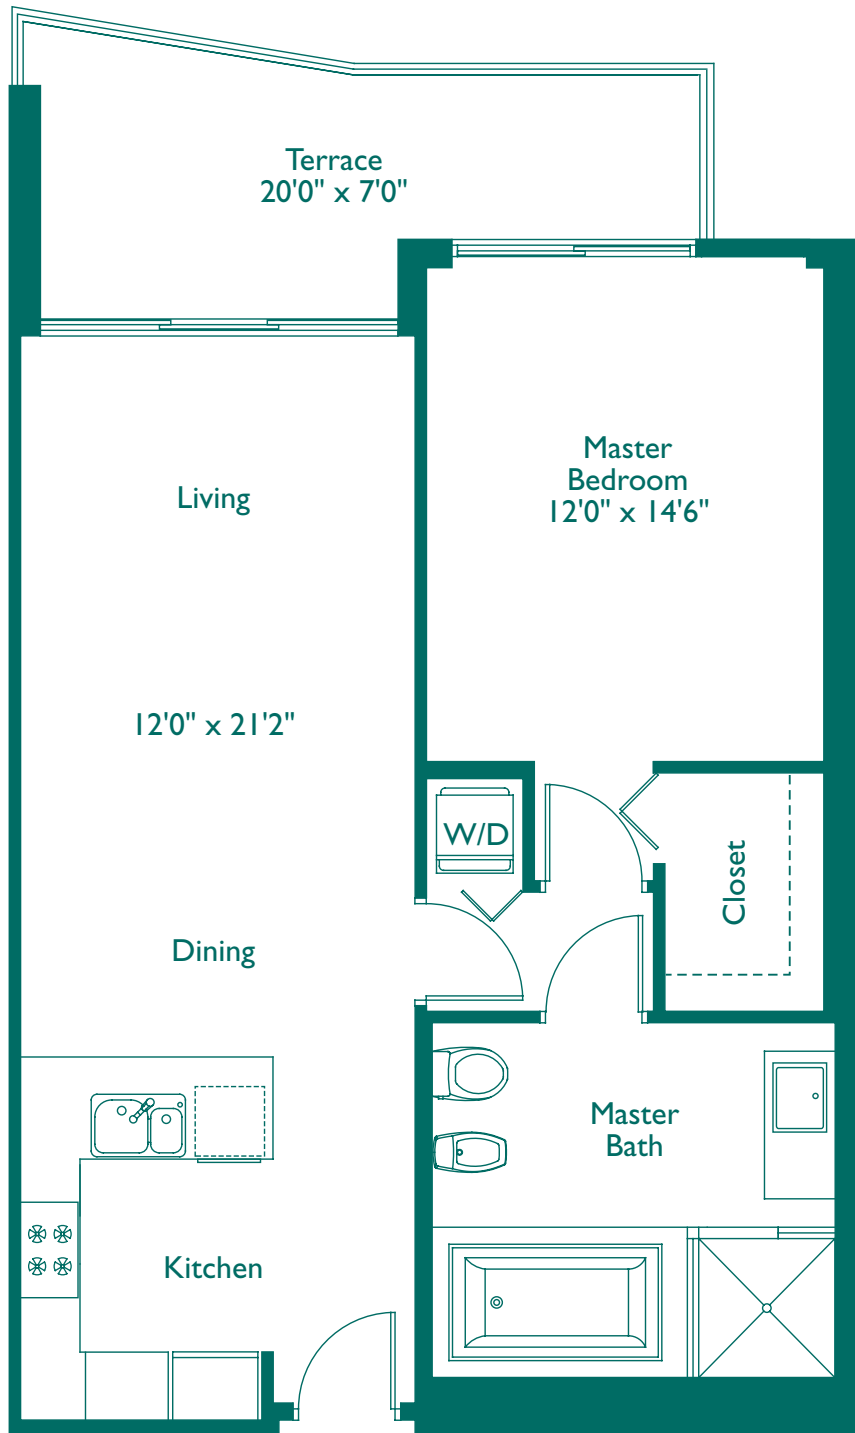

# Unit CR

1 Bedroom, 1 Bath

956 Total Sq. Ft. - 89.82 m<sup>2</sup>

**EMERALD**  
AT · BRICKELL