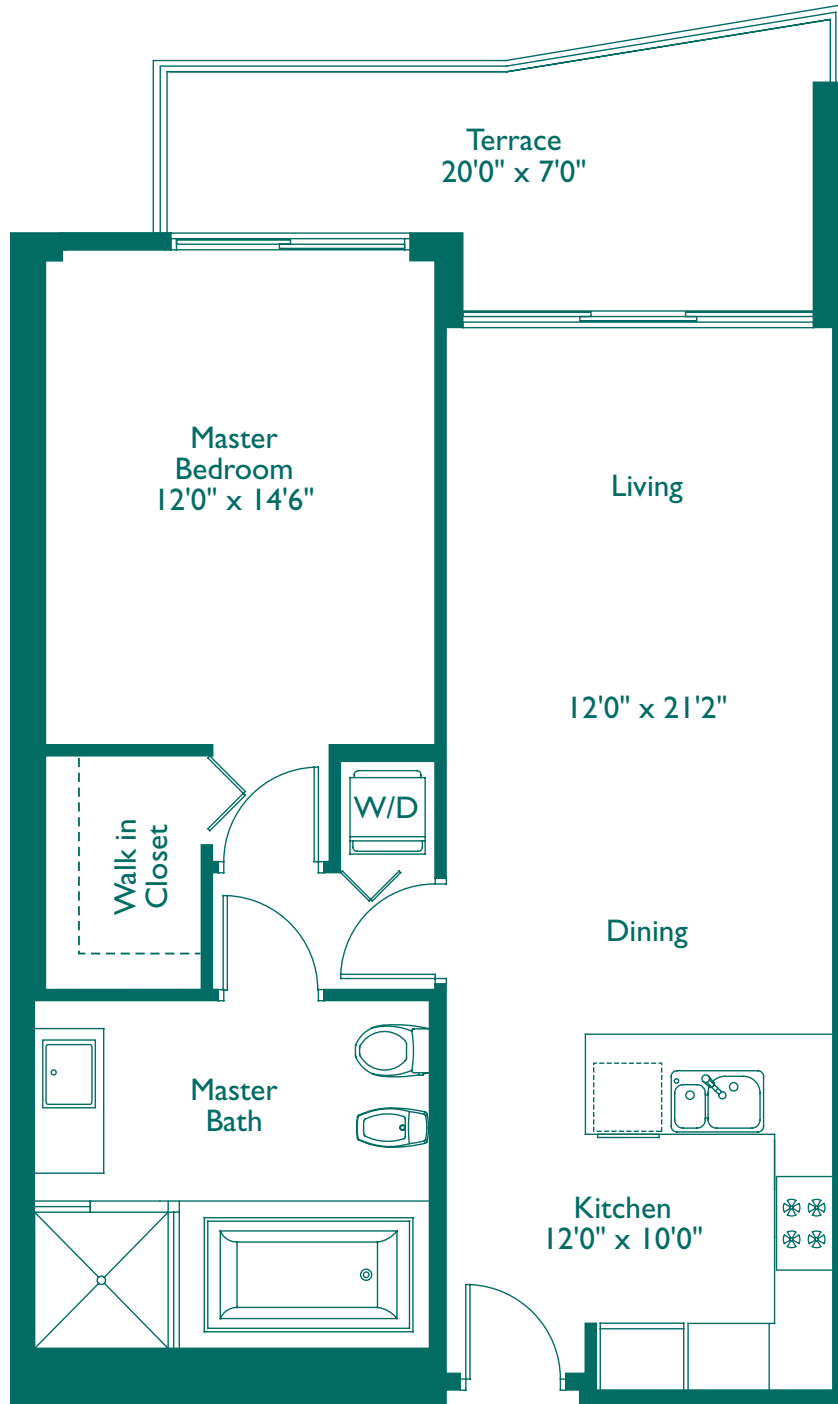

Unit C

1 Bedroom, 1 Bath

979 Total Sq. Ft. - 90.95 m²

THE PERFECT SETTING

Broker Participation Welcome. Prices, features, and specifications are subject to change without notice. Illustrations are artists conception. All dimensions are approximate and subject to change without notice. We are pledged to the letter and spirit of U.S. policy for the achievement of equal housing opportunity through fair housing practices. We encourage and support an affirmative advertising and marketing program in which there are no barriers to obtaining housing because of race, color, religion, sex, handicap, familial status, or national origin. ORAL REPRESENTATIONS CANNOT BE RELIED UPON AS CORRECTLY STATING REPRESENTATIONS OF THE DEVELOPER. FOR CORRECT REPRESENTATIONS, MAKE REFERENCE TO THIS ADVERTISEMENT AND TO THE DOCUMENTS REQUIRED BY SECTION 718.503, FLORIDA STATUTES, TO BE