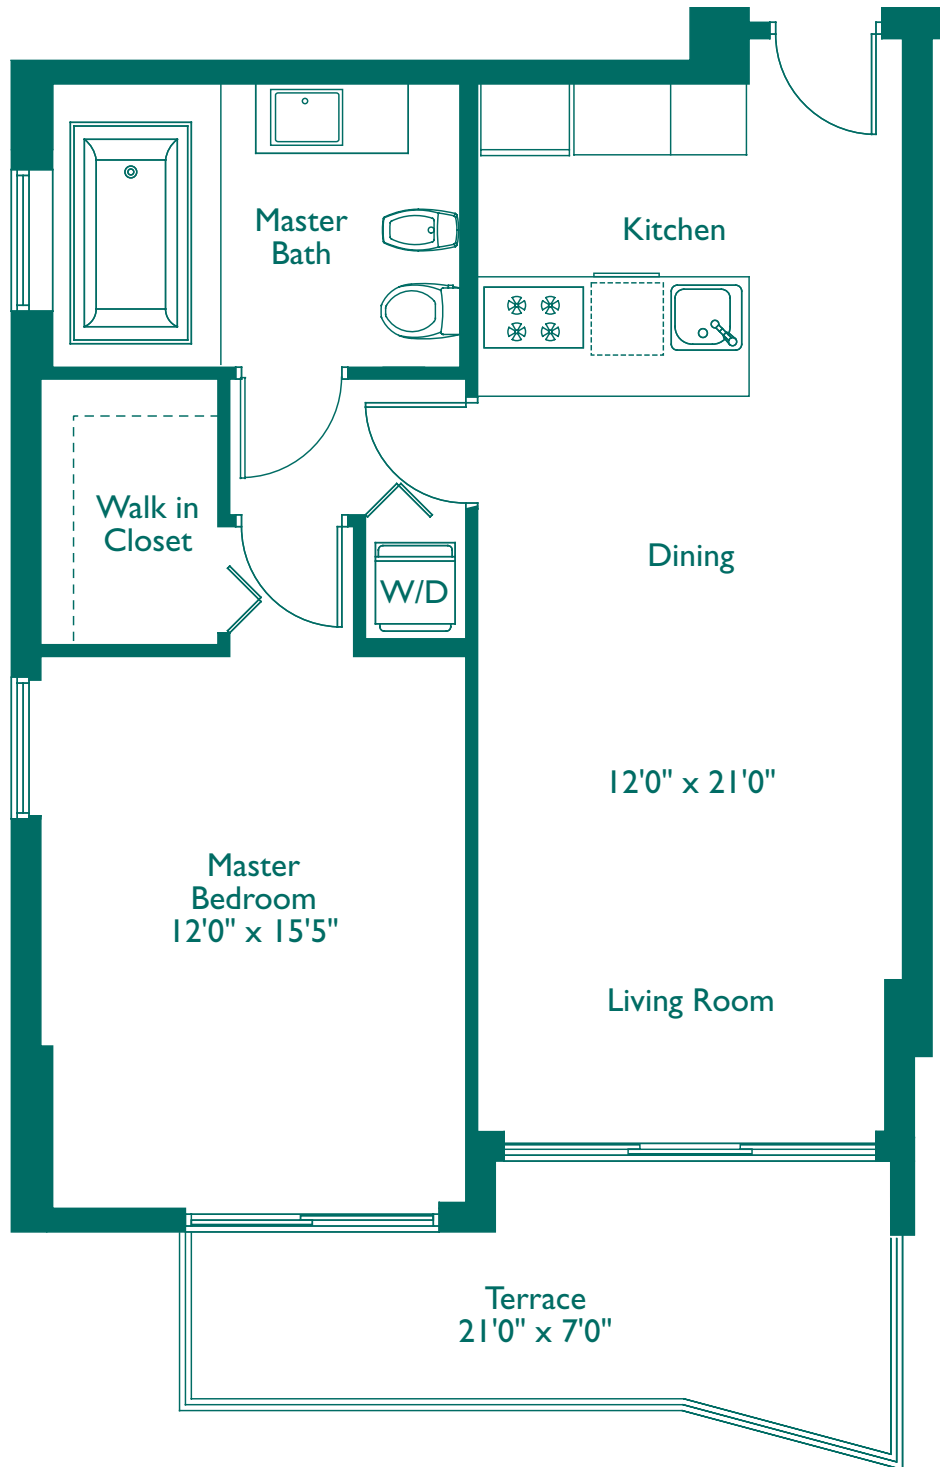

Unit AR

1 Bedroom, 1 Bath

945 Total Sq. Ft. - 87.79 m²

EMERALD

AT BRICKELL

THE PERFECT SETTING

Broker Participation Welcome. Prices, features, and specifications are subject to change without notice. Illustrations are artists conception. All dimensions are approximate and subject to change without notice. We are pledged to the letter and spirit of U.S. policy for the achievement of equal housing opportunity throughout the Nation. We encourage and support an affirmative advertising and marketing program in which there are no barriers to obtaining housing because of race, color, religion, sex, handicap, familial status, or national origin. ORAL REPRESENTATIONS CANNOT BE RELIED UPON AS CORRECTLY STATING REPRESENTATIONS OF THE DEVELOPER. FOR CORRECT REPRESENTATIONS, MAKE REFERENCE TO THIS ADVERTISEMENT AND TO THE DOCUMENTS REQUIRED BY SECTION 718.503, FLORIDA STATUTES, TO BE FURNISHED BY A DEVELOPER TO A BUYER OR LESSEE.