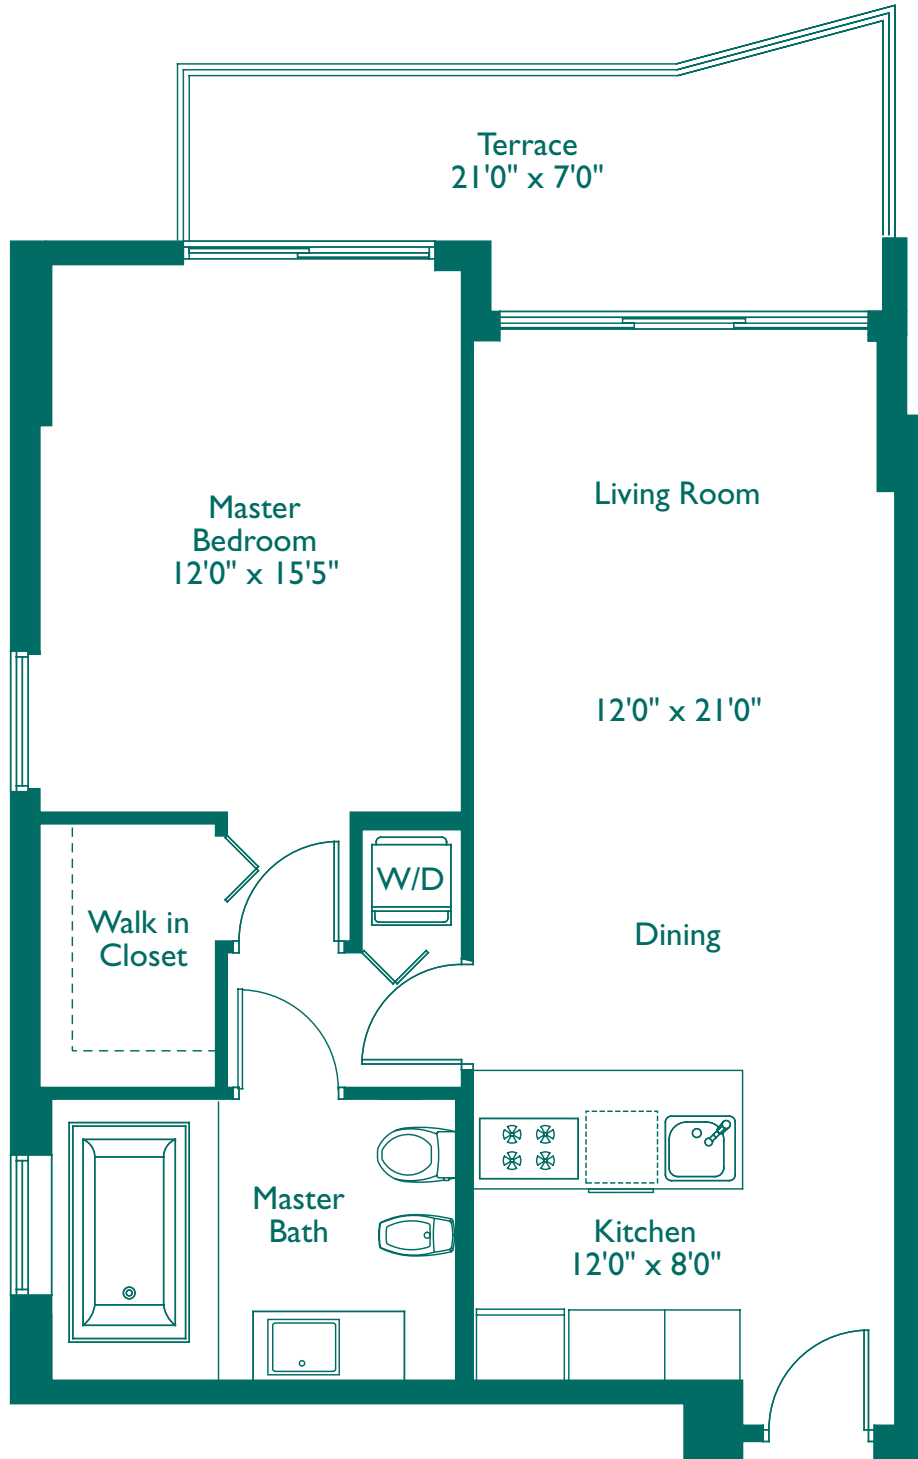

# Unit A

1 Bedroom, 1 Bath

959 Total Sq. Ft. - 89.08 m<sup>2</sup>

**EMERALD**  
AT · BRICKELL