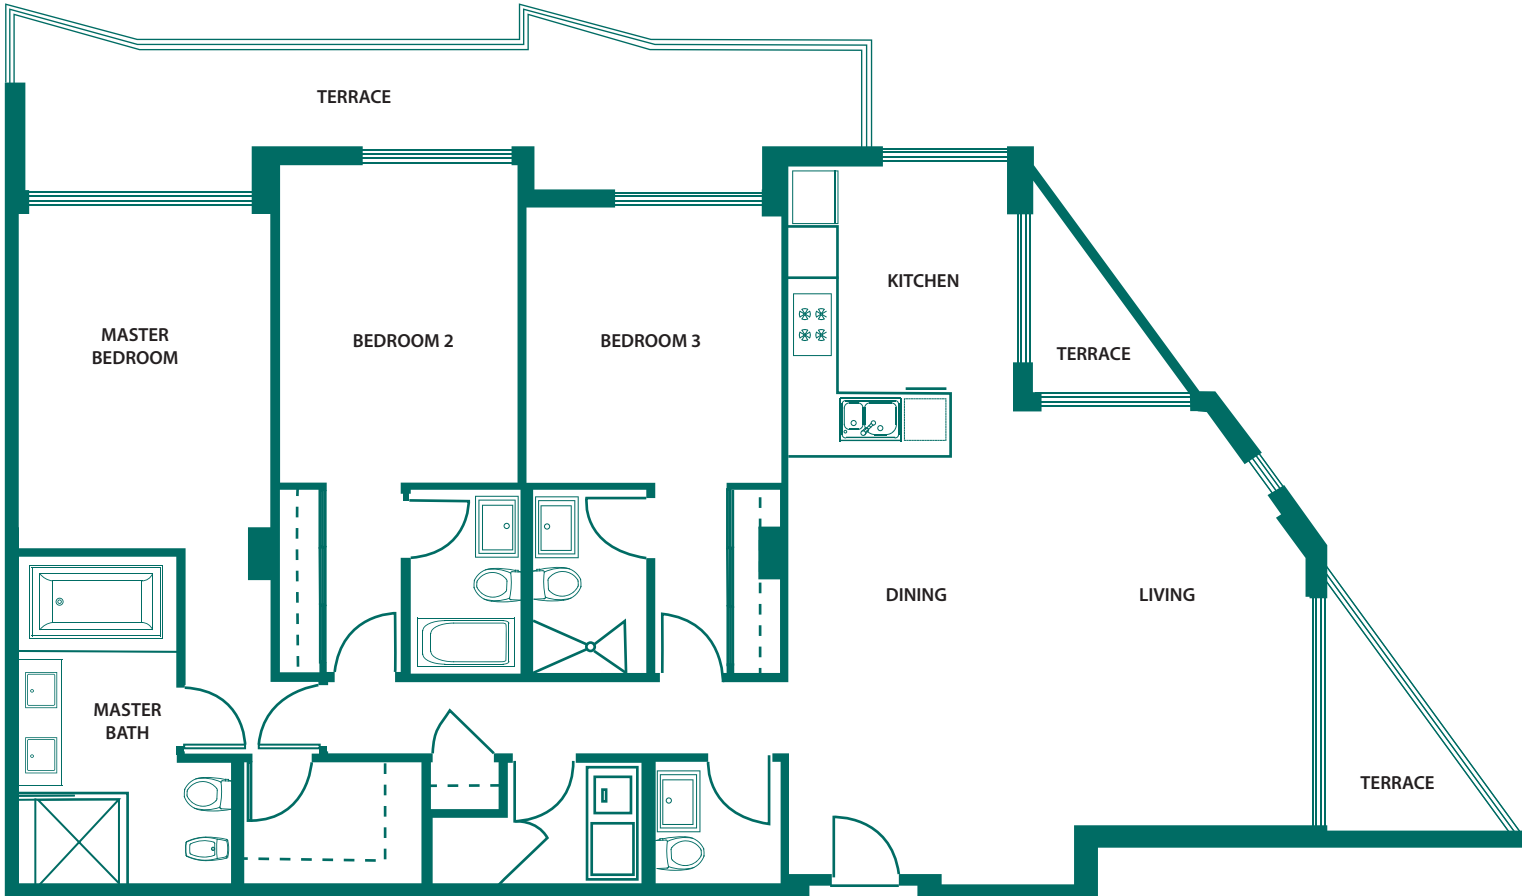

Unit TS202-TS302-PH2

3 Bedroom, 3,5 Bath

2,295 Total Sq. Ft. - 213.00 m²

Residences
8 Floor