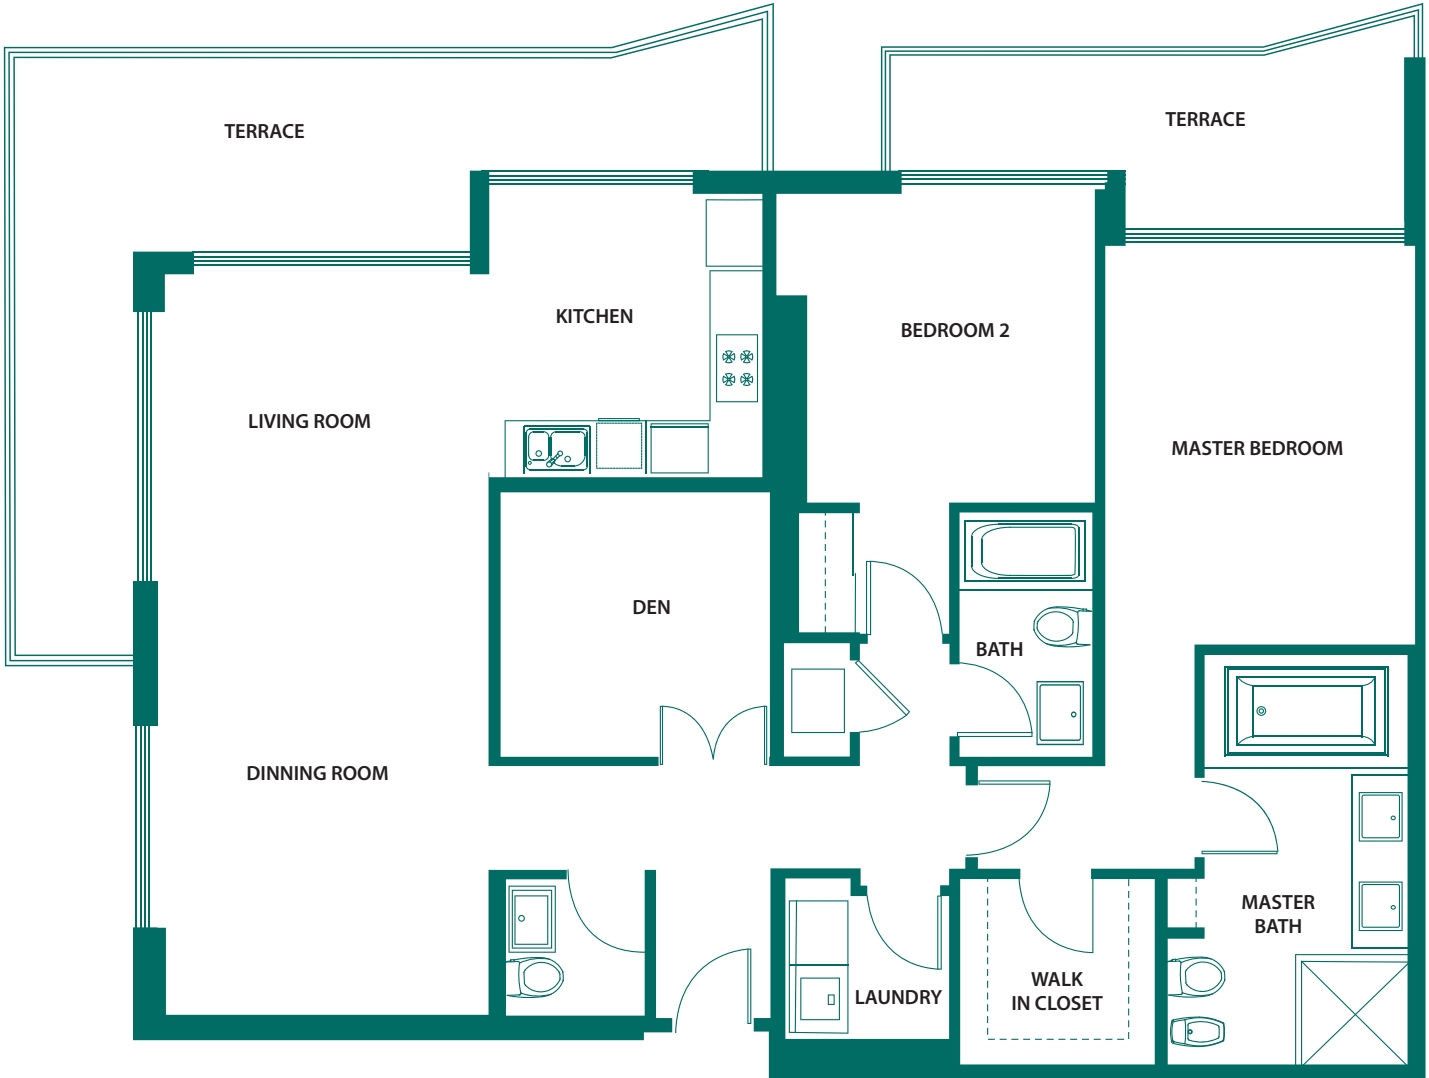

# Unit 804

2 Bedroom, 2,5 Bath  
2,076 Total Sq. Ft. - 193.00 m<sup>2</sup>

**EMERALD**  
AT · BRICKELL

Residences  
8 Floor