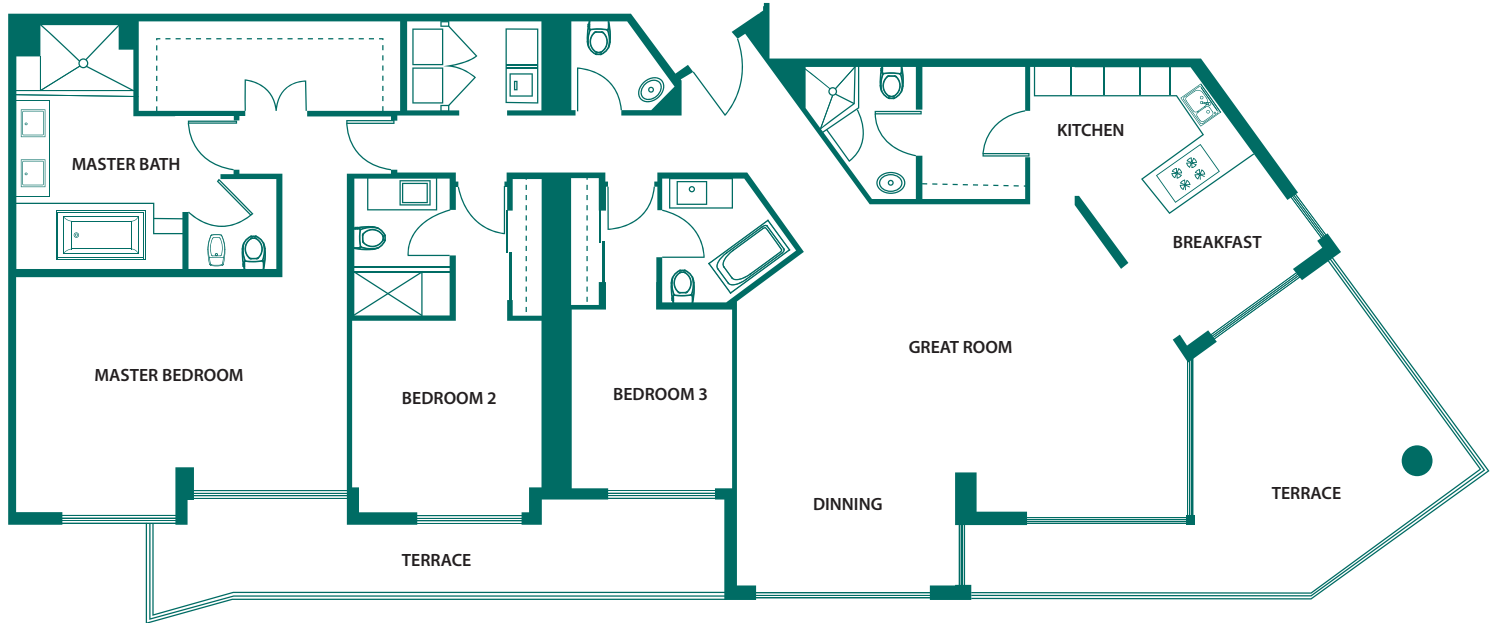

PH01

3 Bedroom, 4,5 Bath
4,556 Total Sq. Ft. - 423.00 m²

Residences
8 Floor