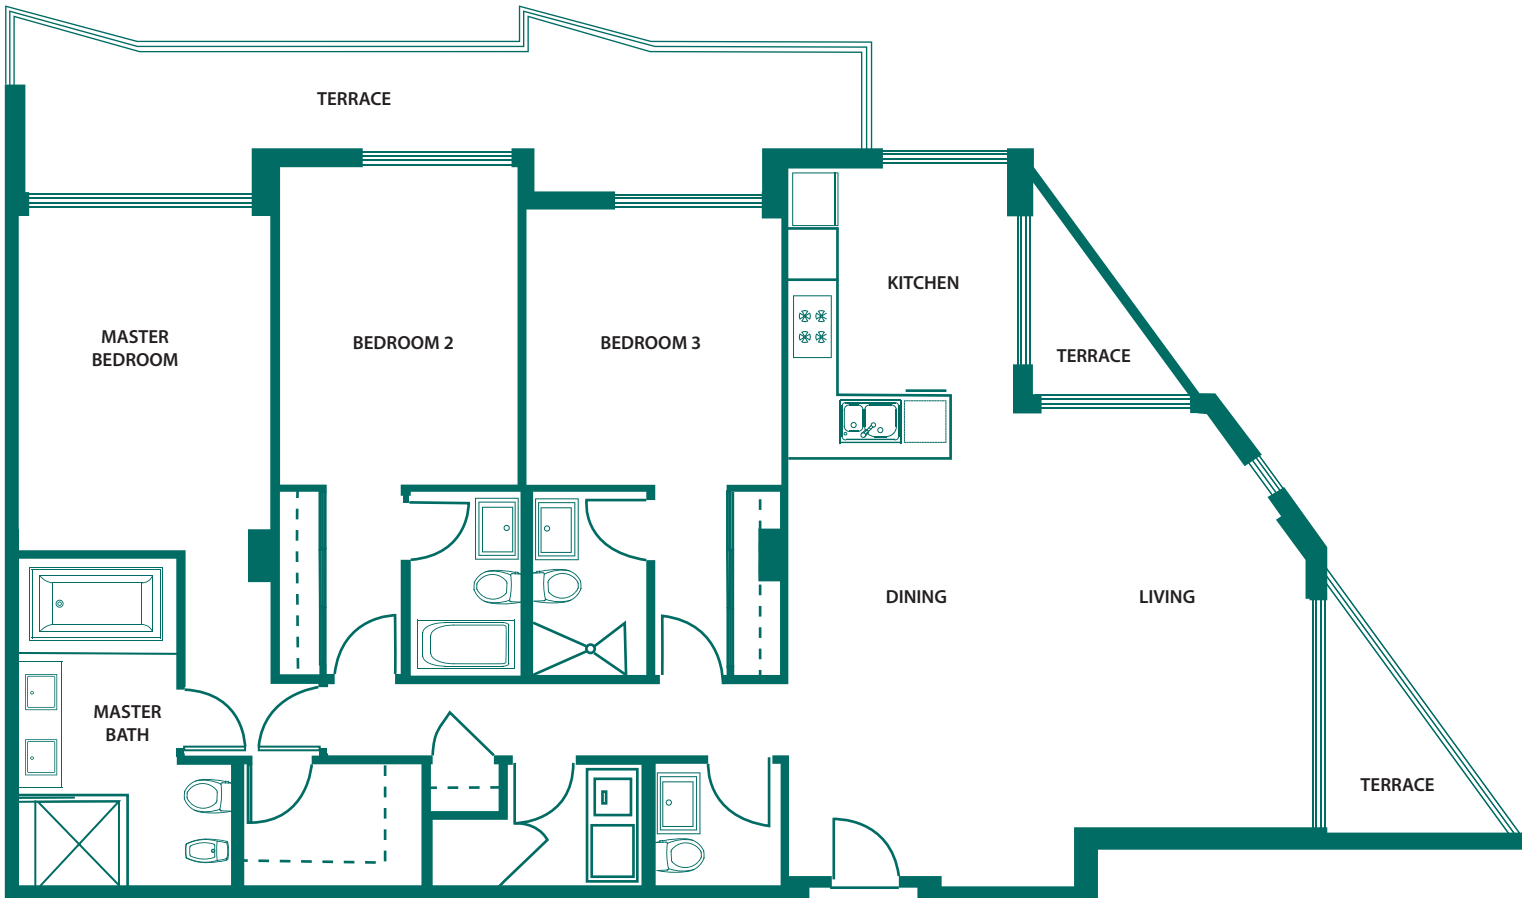

# Unit TS202-TS302-PH2

3 Bedroom, 3,5 Bath

2,295 Total Sq. Ft. - 213.00 m<sup>2</sup>

Residences  
8 Floor