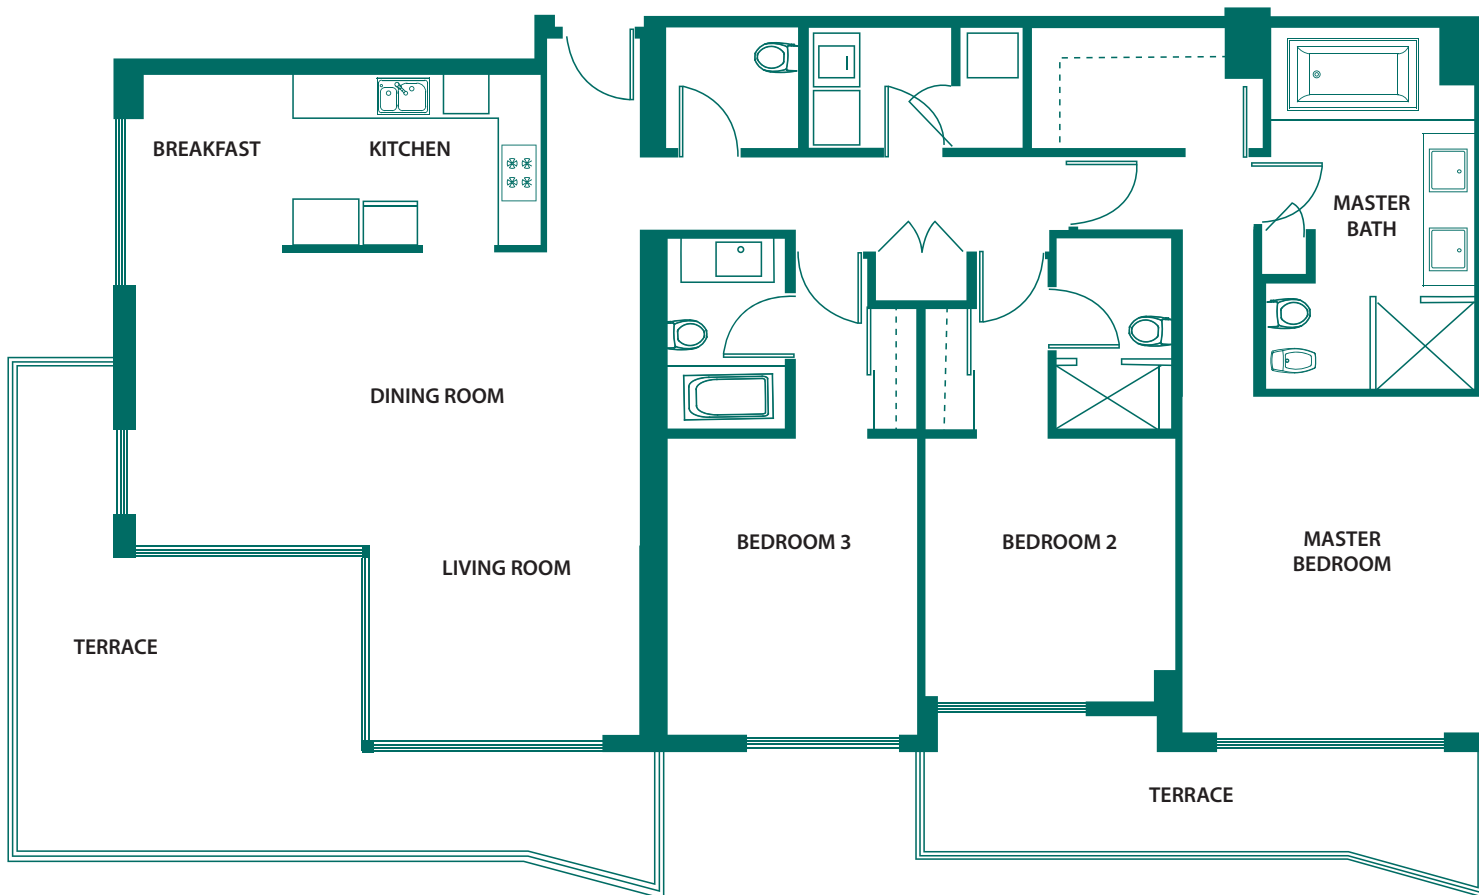

PH03

2 Bedroom, 2 Bath

1,324 Total Sq. Ft. - 123.00 m²

EMERALD

AT · BRICKELL

Residences
8 Floor