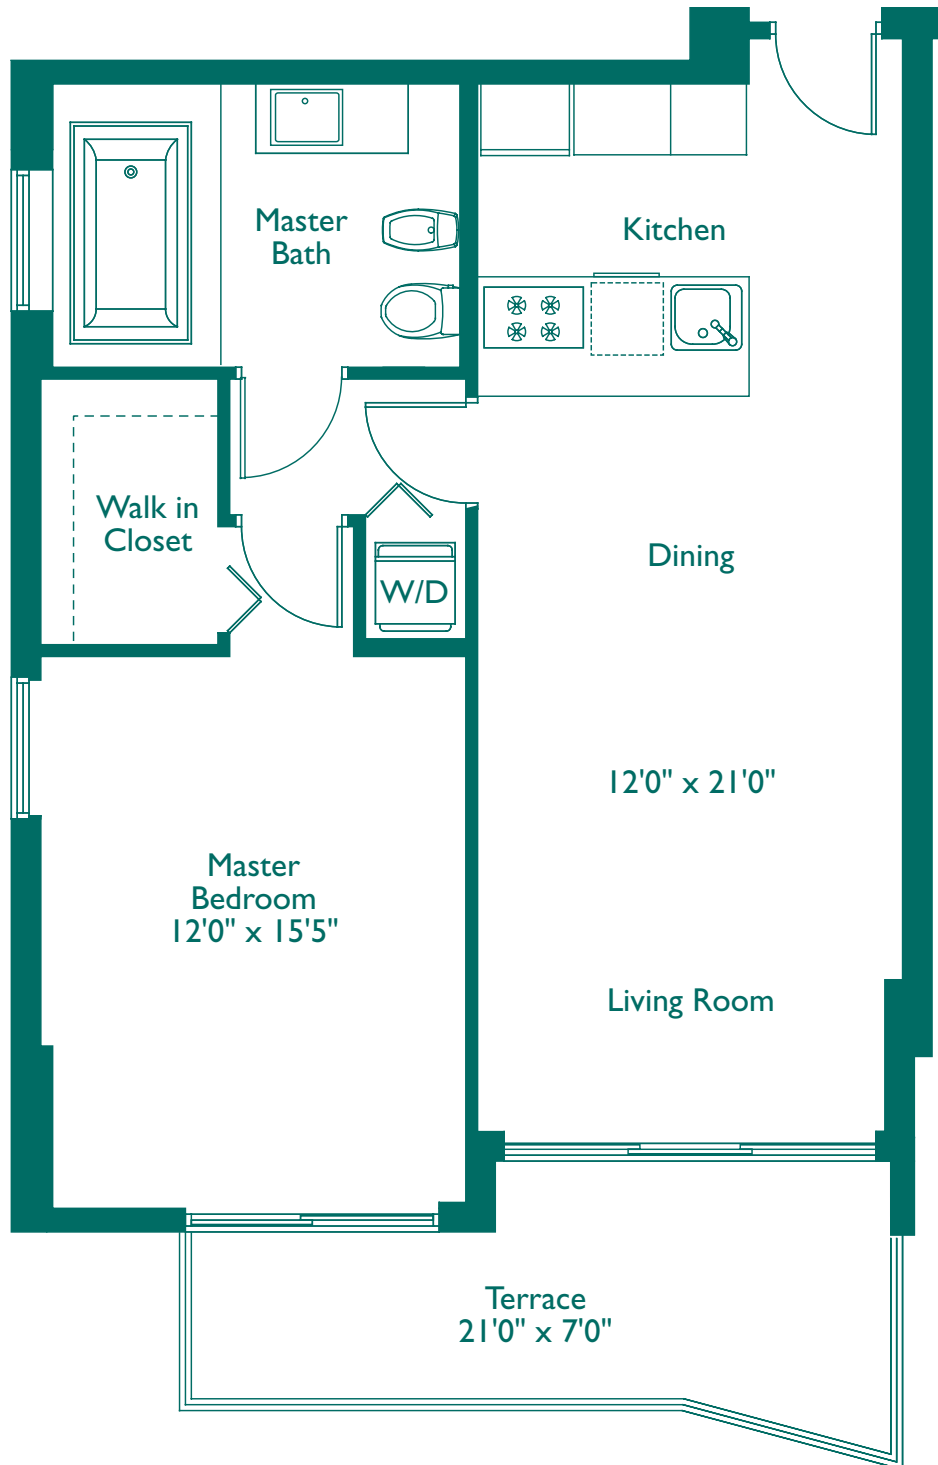

# Unit AR

1 Bedroom, 1 Bath

945 Total Sq. Ft. - 87.79 m<sup>2</sup>

**EMERALD**  
AT BRICKELL