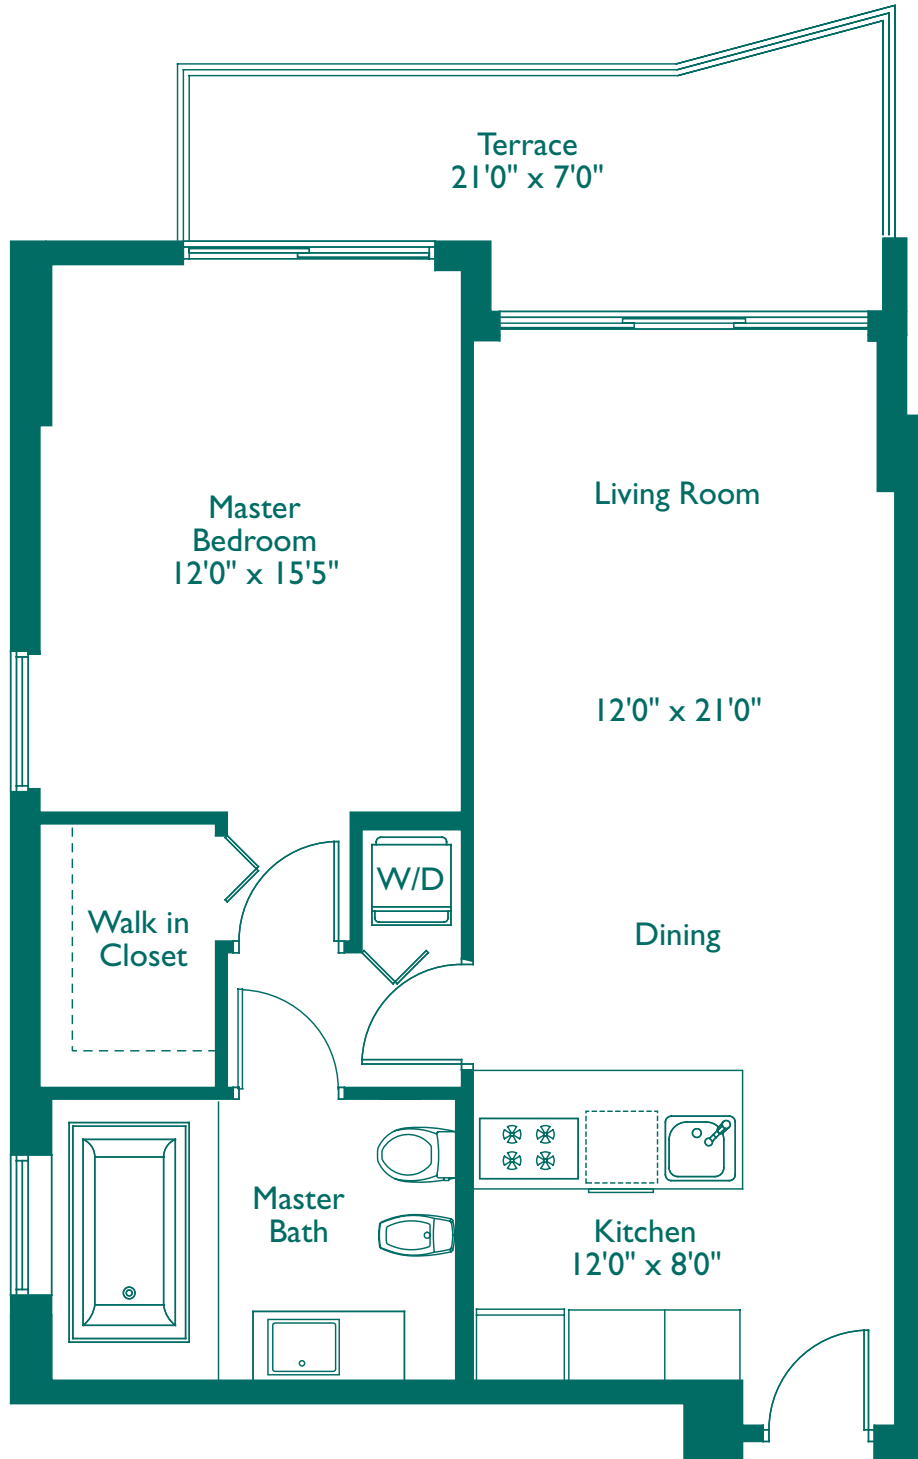

Unit A

1 Bedroom, 1 Bath

959 Total Sq. Ft. - 89.08 m²

EMERALD
AT · BRICKELL

THE PERFECT SETTING

Broker Participation Welcome. Prices, features, and specifications are subject to change without notice. Illustrations are artists conception. All dimensions are approximate and subject to change without notice. We are pledged to the letter and spirit of U.S. policy for the achievement of equal housing opportunity throughout the Nation. We encourage and support an affirmative advertising and marketing program in which there are no barriers to obtaining housing because of race, color, religion, sex, handicap, familial status, or national origin. ORAL REPRESENTATIONS CANNOT BE RELIED UPON AS CORRECTLY STATING REPRESENTATIONS OF THE DEVELOPER. FOR CORRECT REPRESENTATIONS, MAKE REFERENCE TO THIS ADVERTISEMENT AND TO THE DOCUMENTS REQUIRED BY SECTION 718.503, FLORIDA STATUTES, TO BE FURNISHED BY A DEVELOPER TO A BUYER OR LESSEE.