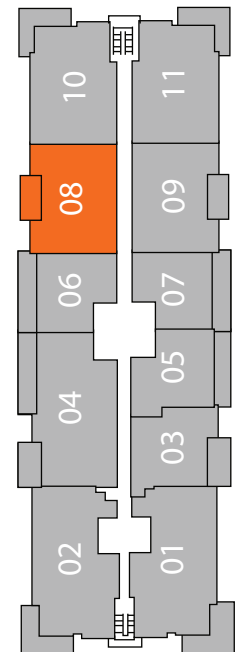

UNIT B

2 BEDROOMS
2 BATHS

1137 A/C
Sq. Ft.

70 BALCONY
Sq. Ft.

7-34 Floors