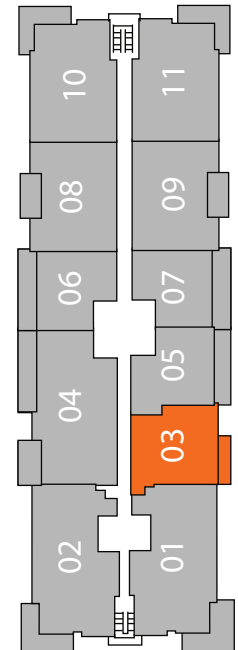

UNIT B

2 BEDROOMS
2 BATHS

1137 A/C
Sq. Ft.

70 BALCONY
Sq. Ft.

4-34 Floors