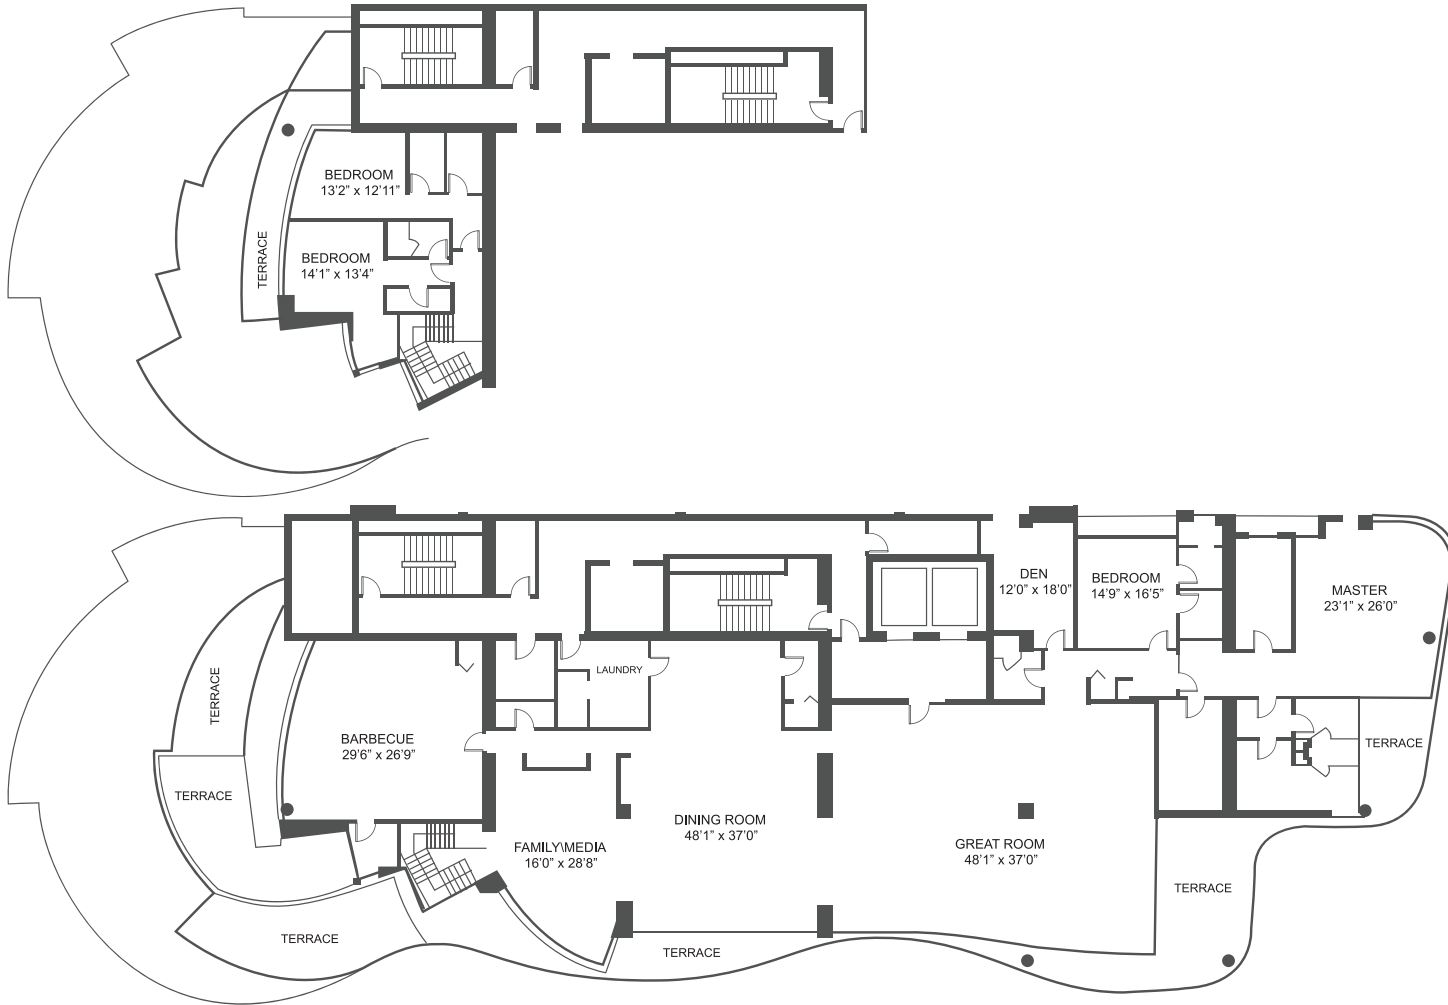

Chateau

Sunny Isles Beach

Unit 2401

4 BEDROOMS 7.5 BATHS

INTERIOR AREA: 8117 SQ. FT. 754 M²

www.MiamiResidence.com
305-751-1000
Miami Residence Realty