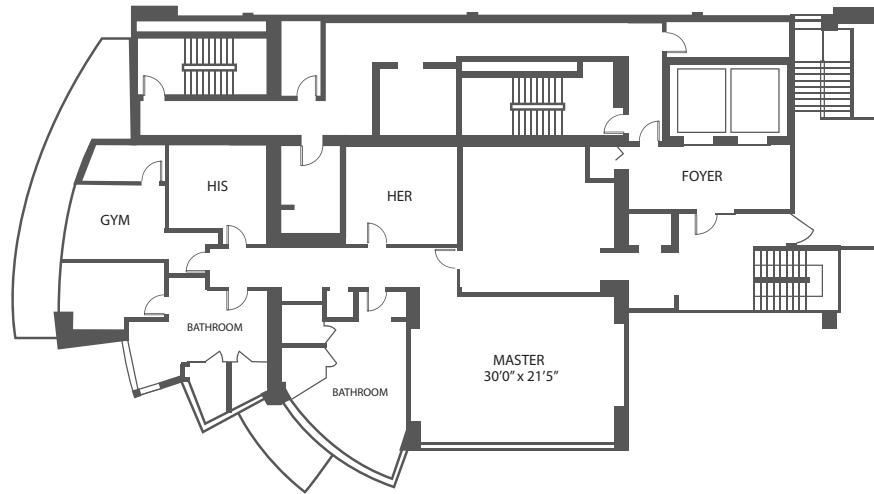

## Unit 3201

4 BEDROOMS 5.5 BATHS

INTERIOR AREA: 9051 SQ. FT. 841 M<sup>2</sup>

EXTERIOR AREA: 2402 SQ. FT. 223 M<sup>2</sup>

[www.MiamiResidence.com](http://www.MiamiResidence.com)

305-751-1000

**Miami Residence Realty**