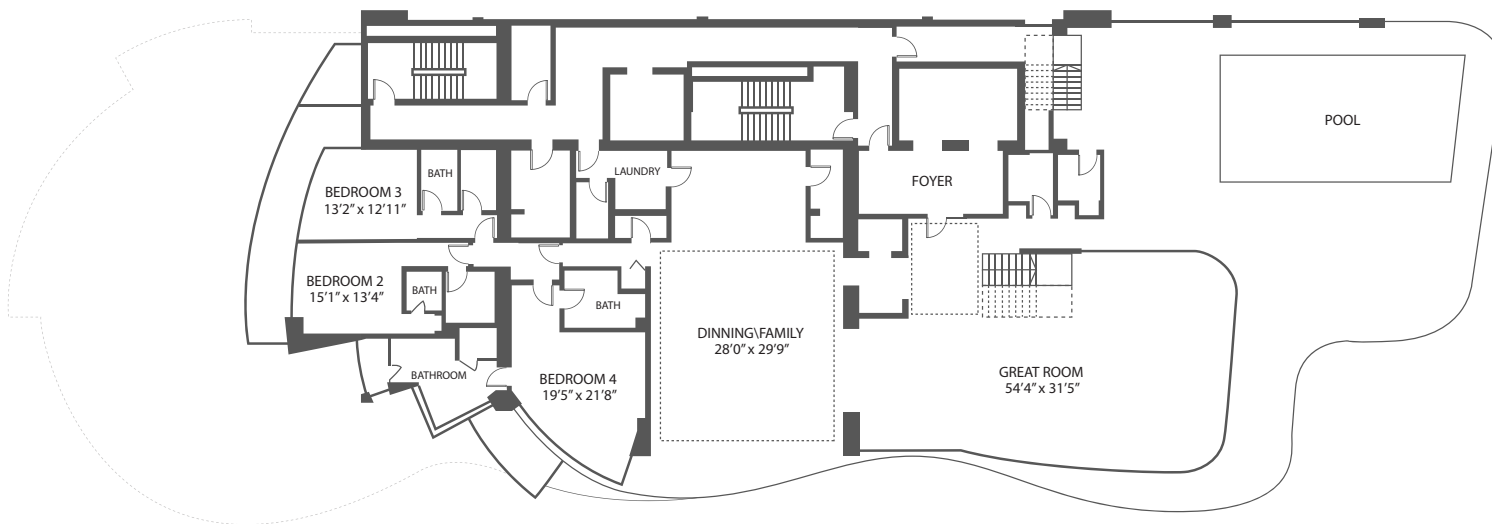

## Unit 3201

4 BEDROOMS 5.5 BATHS

INTERIOR AREA: 9051 SQ. FT. 841 M<sup>2</sup>

EXTERIOR AREA: 2402 SQ. FT. 223 M<sup>2</sup>

[www.MiamiResidence.com](http://www.MiamiResidence.com)

305-751-1000

**Miami Residence Realty**