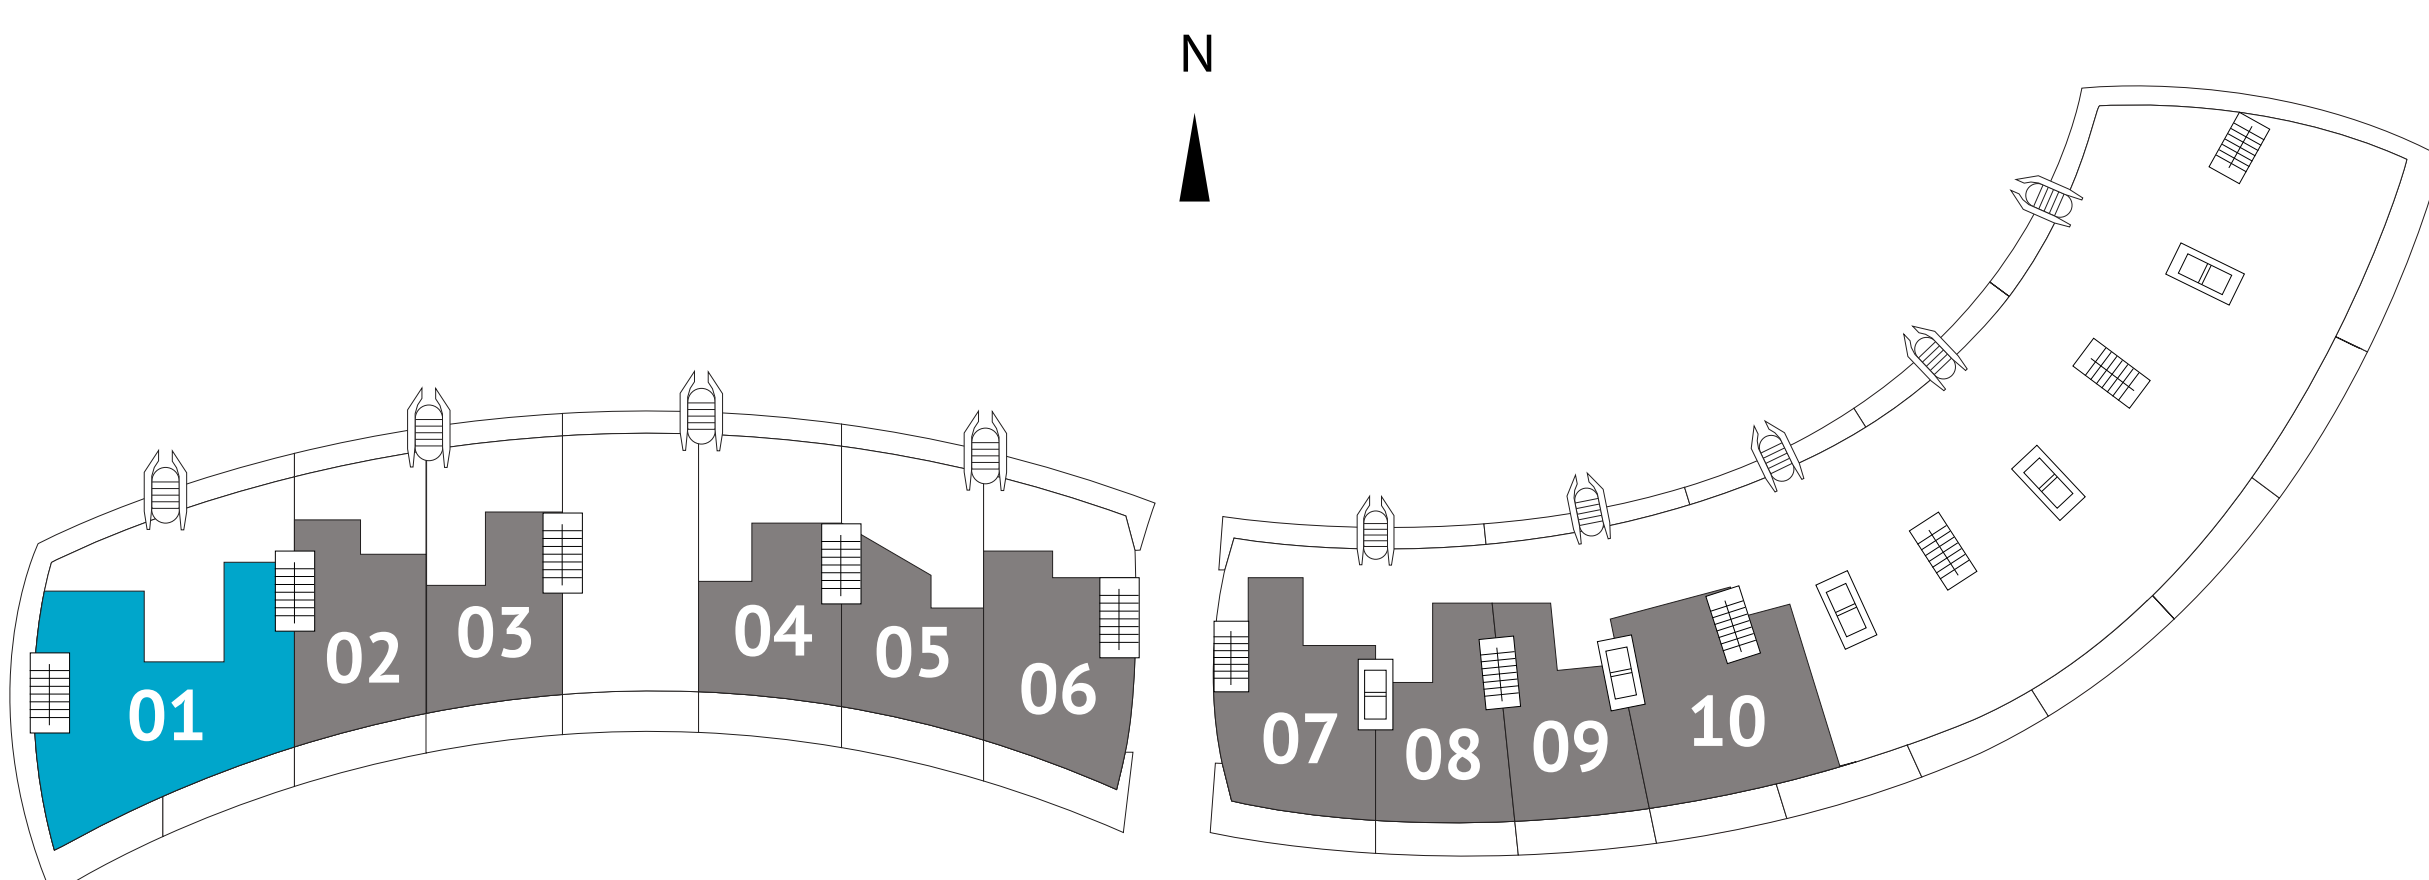

# UNIT 101

3 BEDROOMS | 4.5 BATHS

LIVING AREA: 2750 s.f. | 256 m<sup>2</sup>

1ST FLOOR