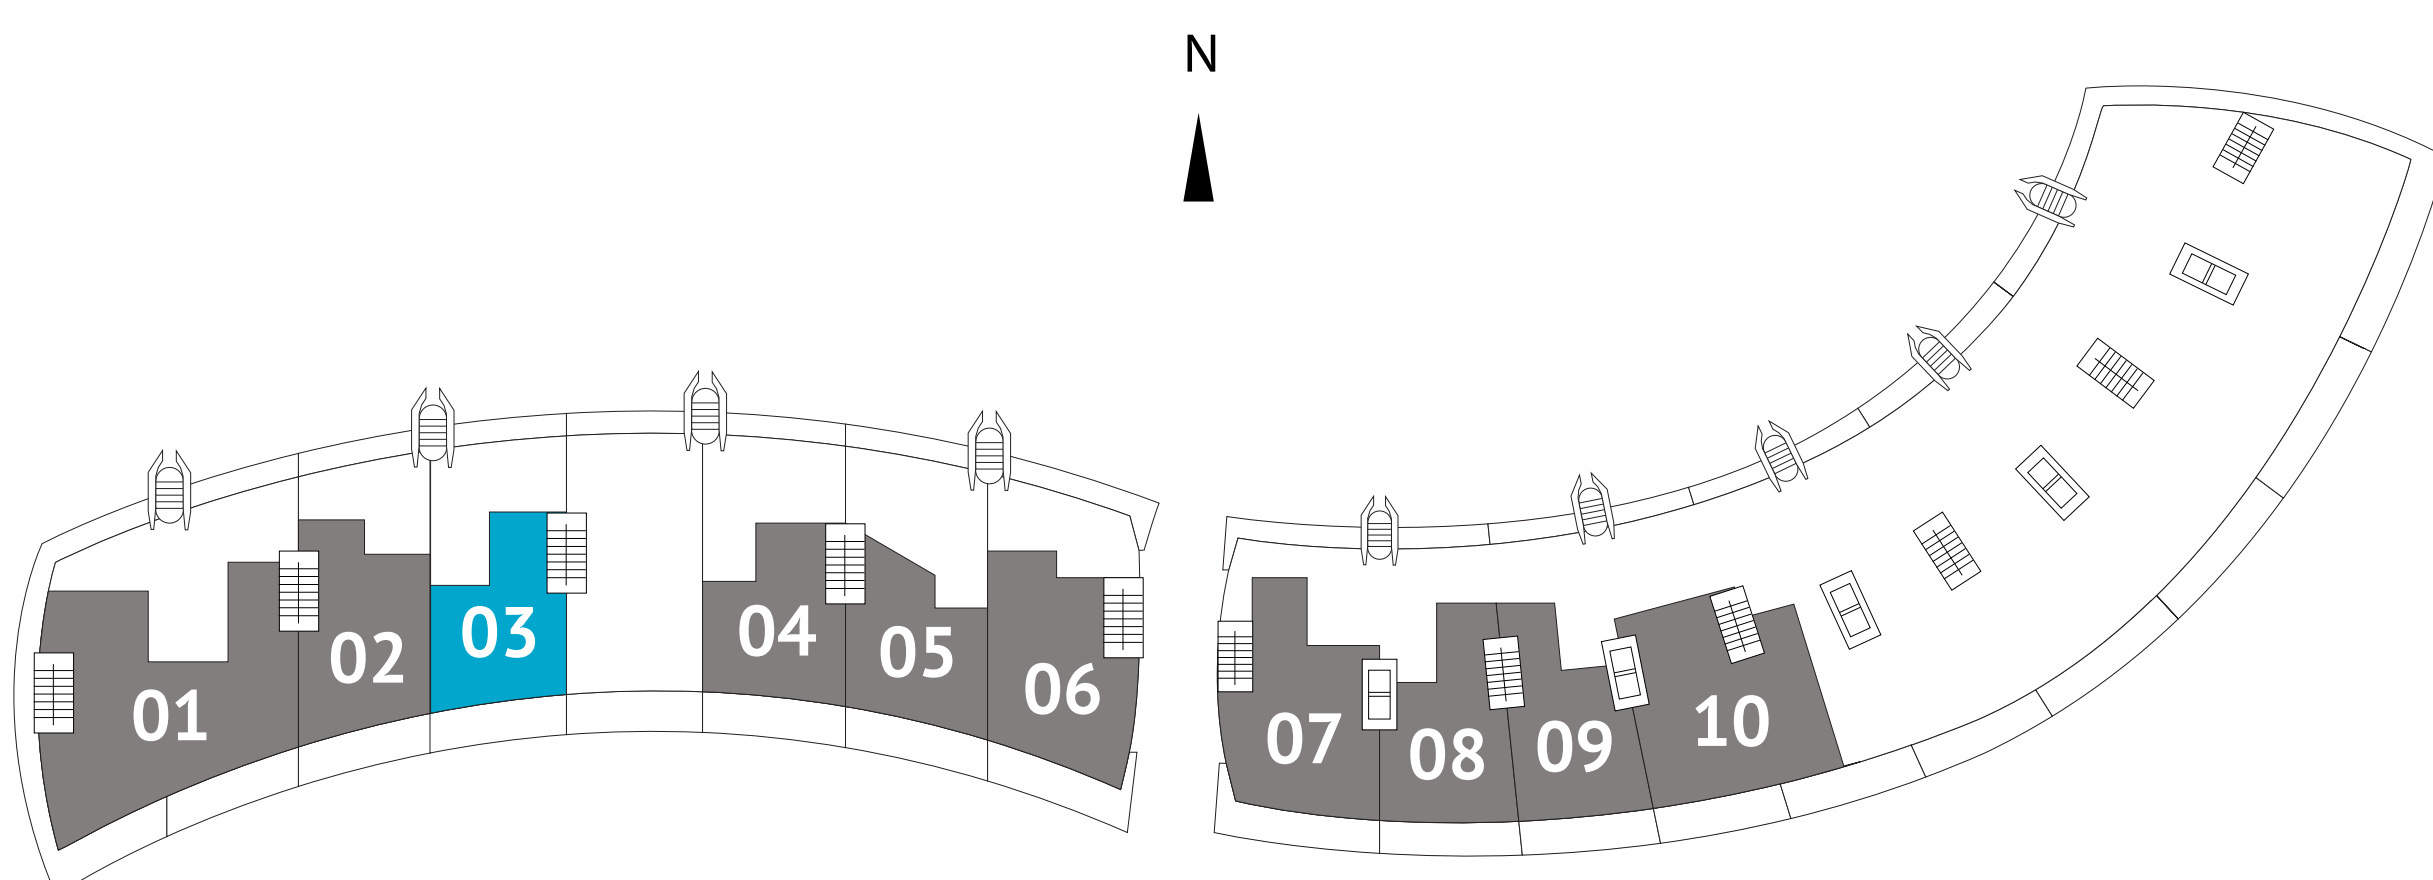

UNIT 103

2 BEDROOMS | 2.5 BATHS

LIVING AREA: 1510 s.f. | 140 m²

1ST FLOOR