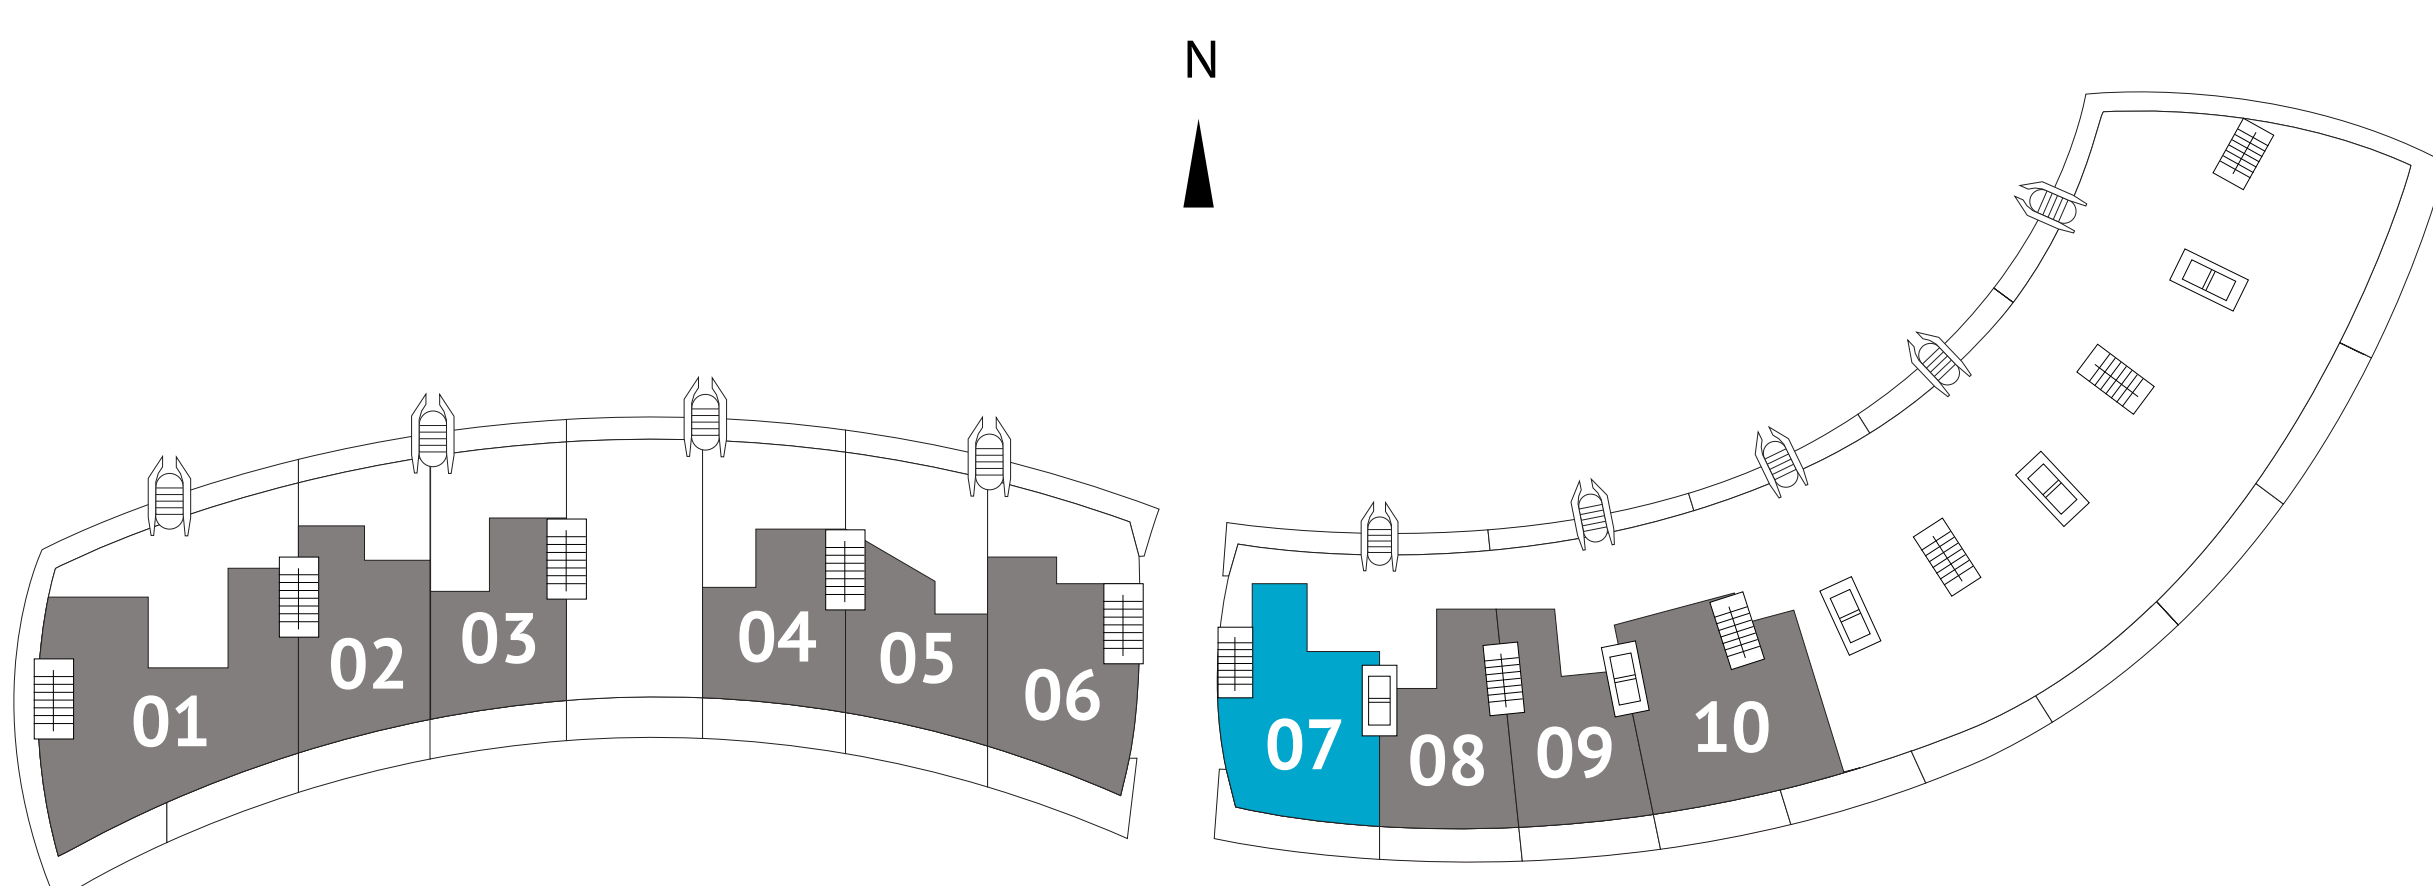

UNIT 107

2 BEDROOMS | 3.5 BATHS

LIVING AREA: 2230 s.f. | 207 m²

1ST FLOOR